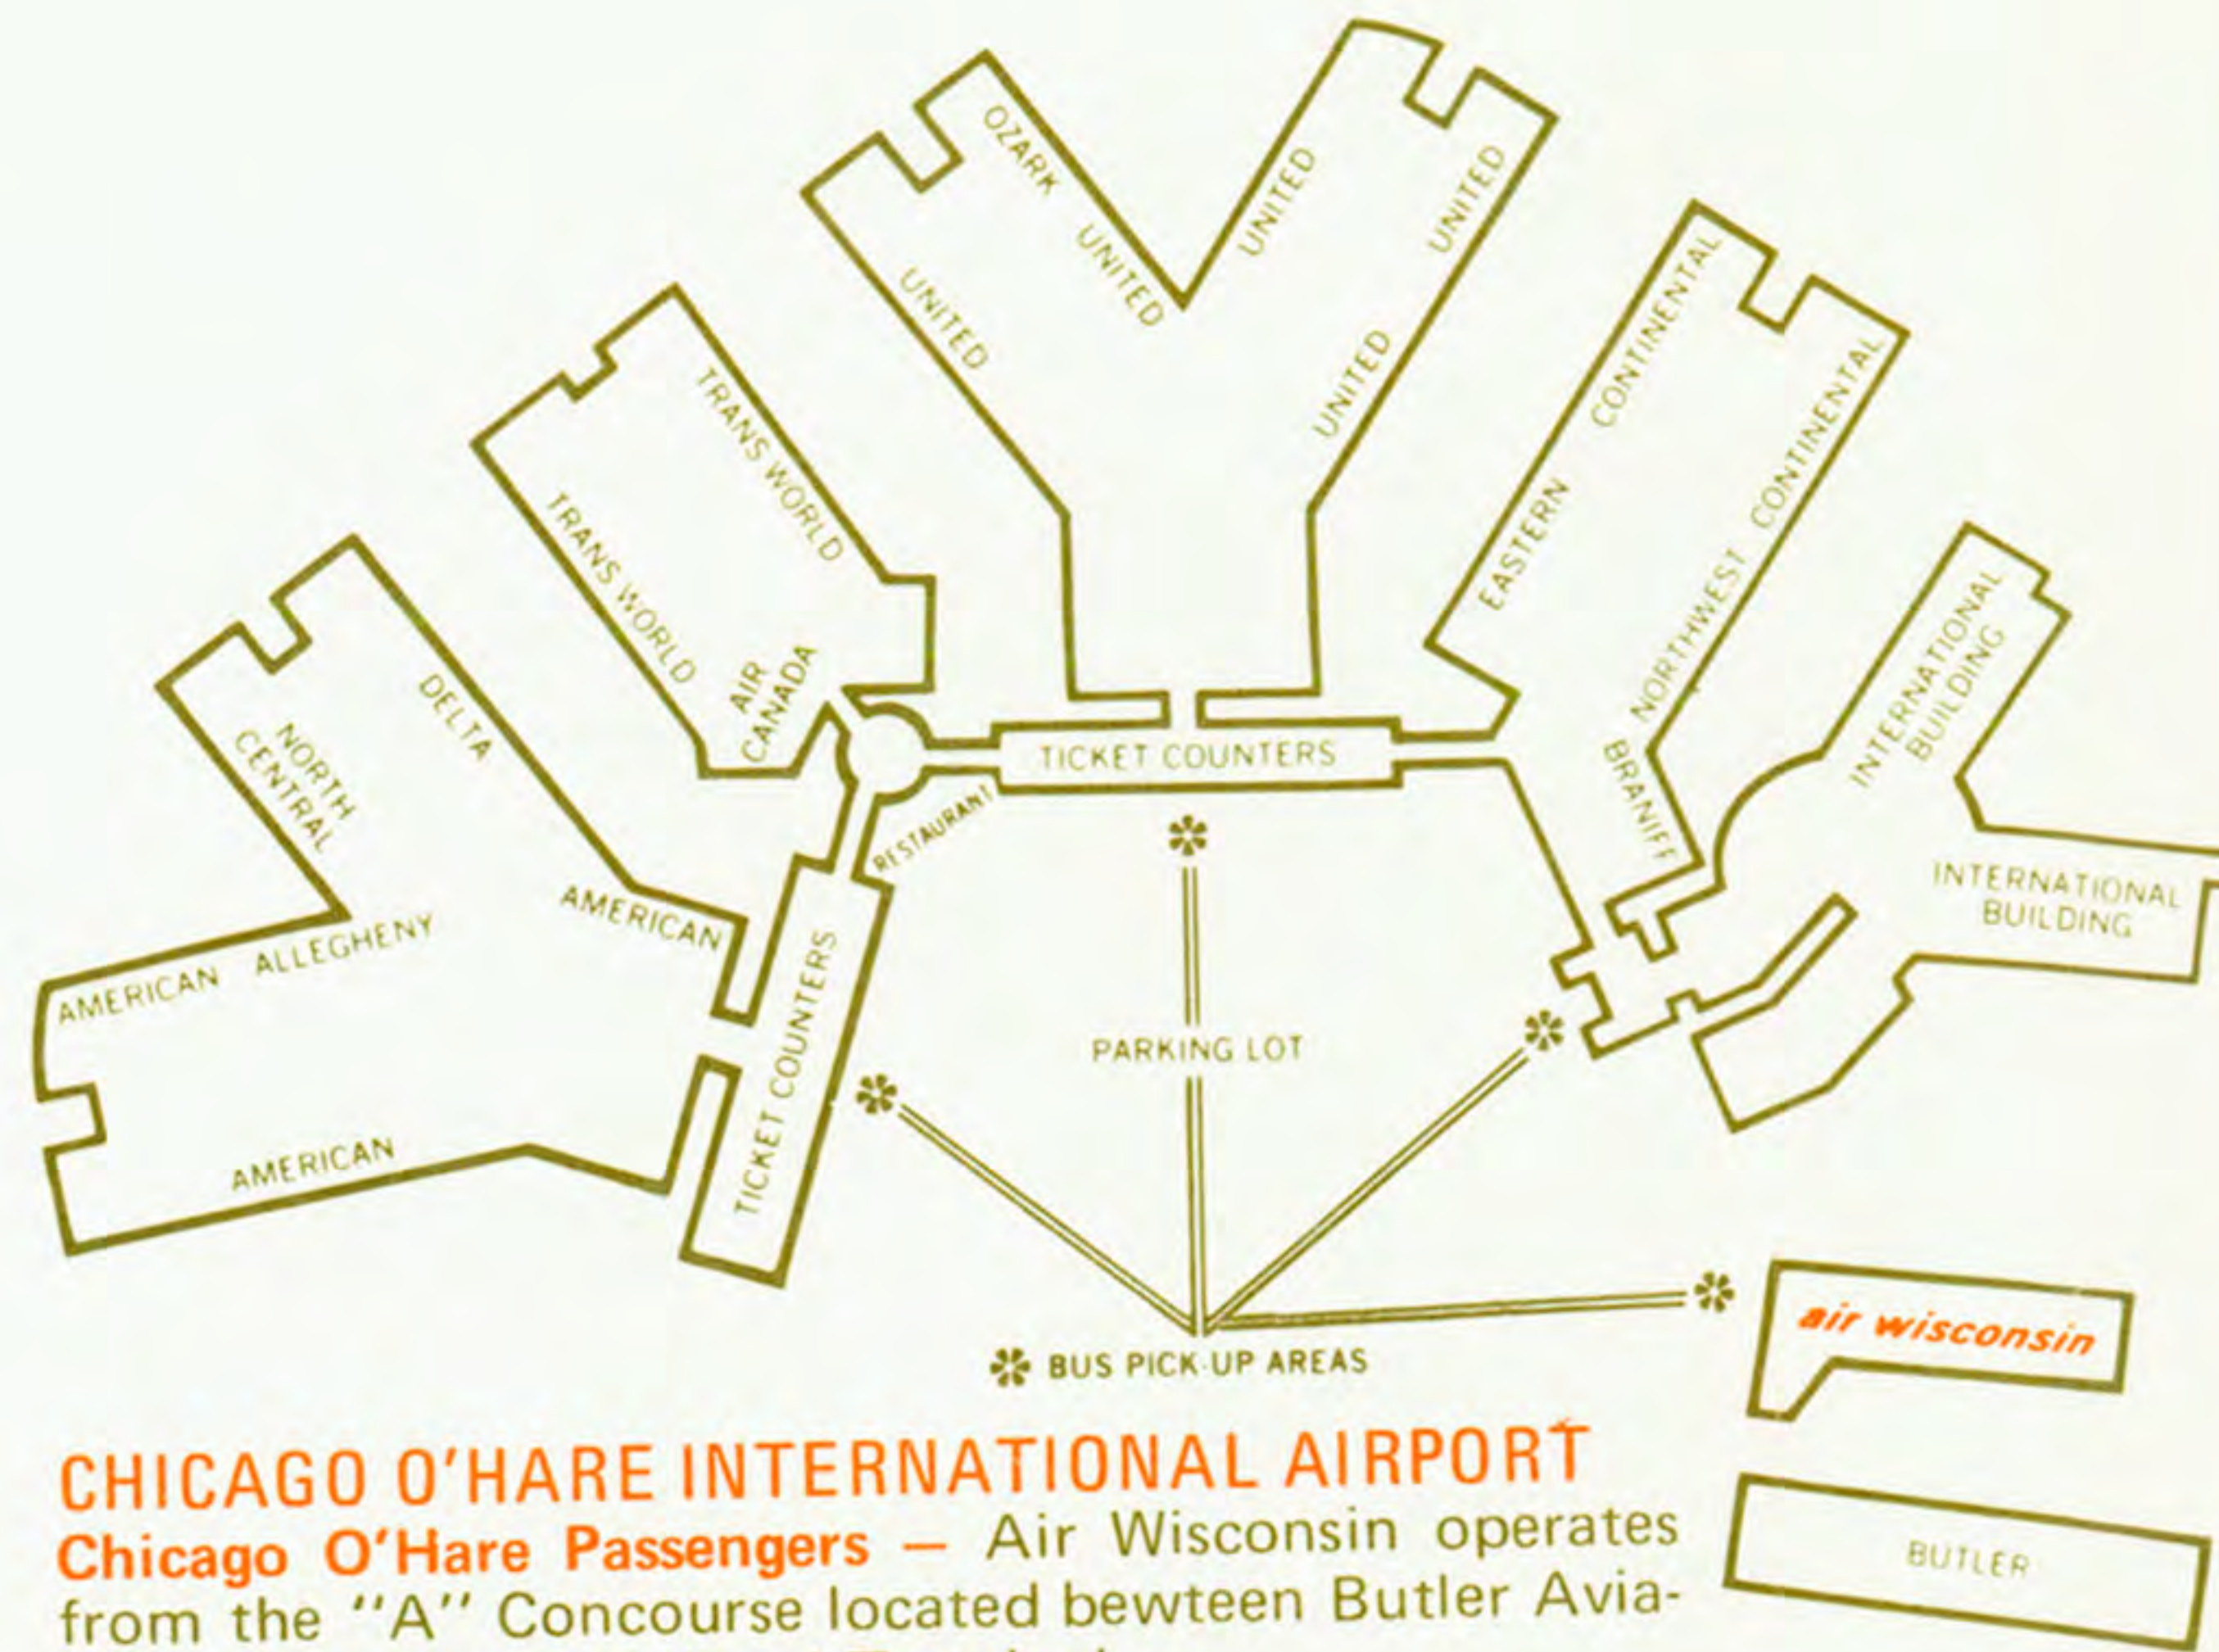

# air wisconsin

\* Flight 88 operates CWA-OSH in lieu of ATW

Wausau/Stevens Point now served thru Central Wisconsin Airport (CWA)

**CHICAGO O'HARE INTERNATIONAL AIRPORT**

**Chicago O'Hare Passengers** — Air Wisconsin operates from the "A" Concourse located between Butler Aviation and the International Terminal.