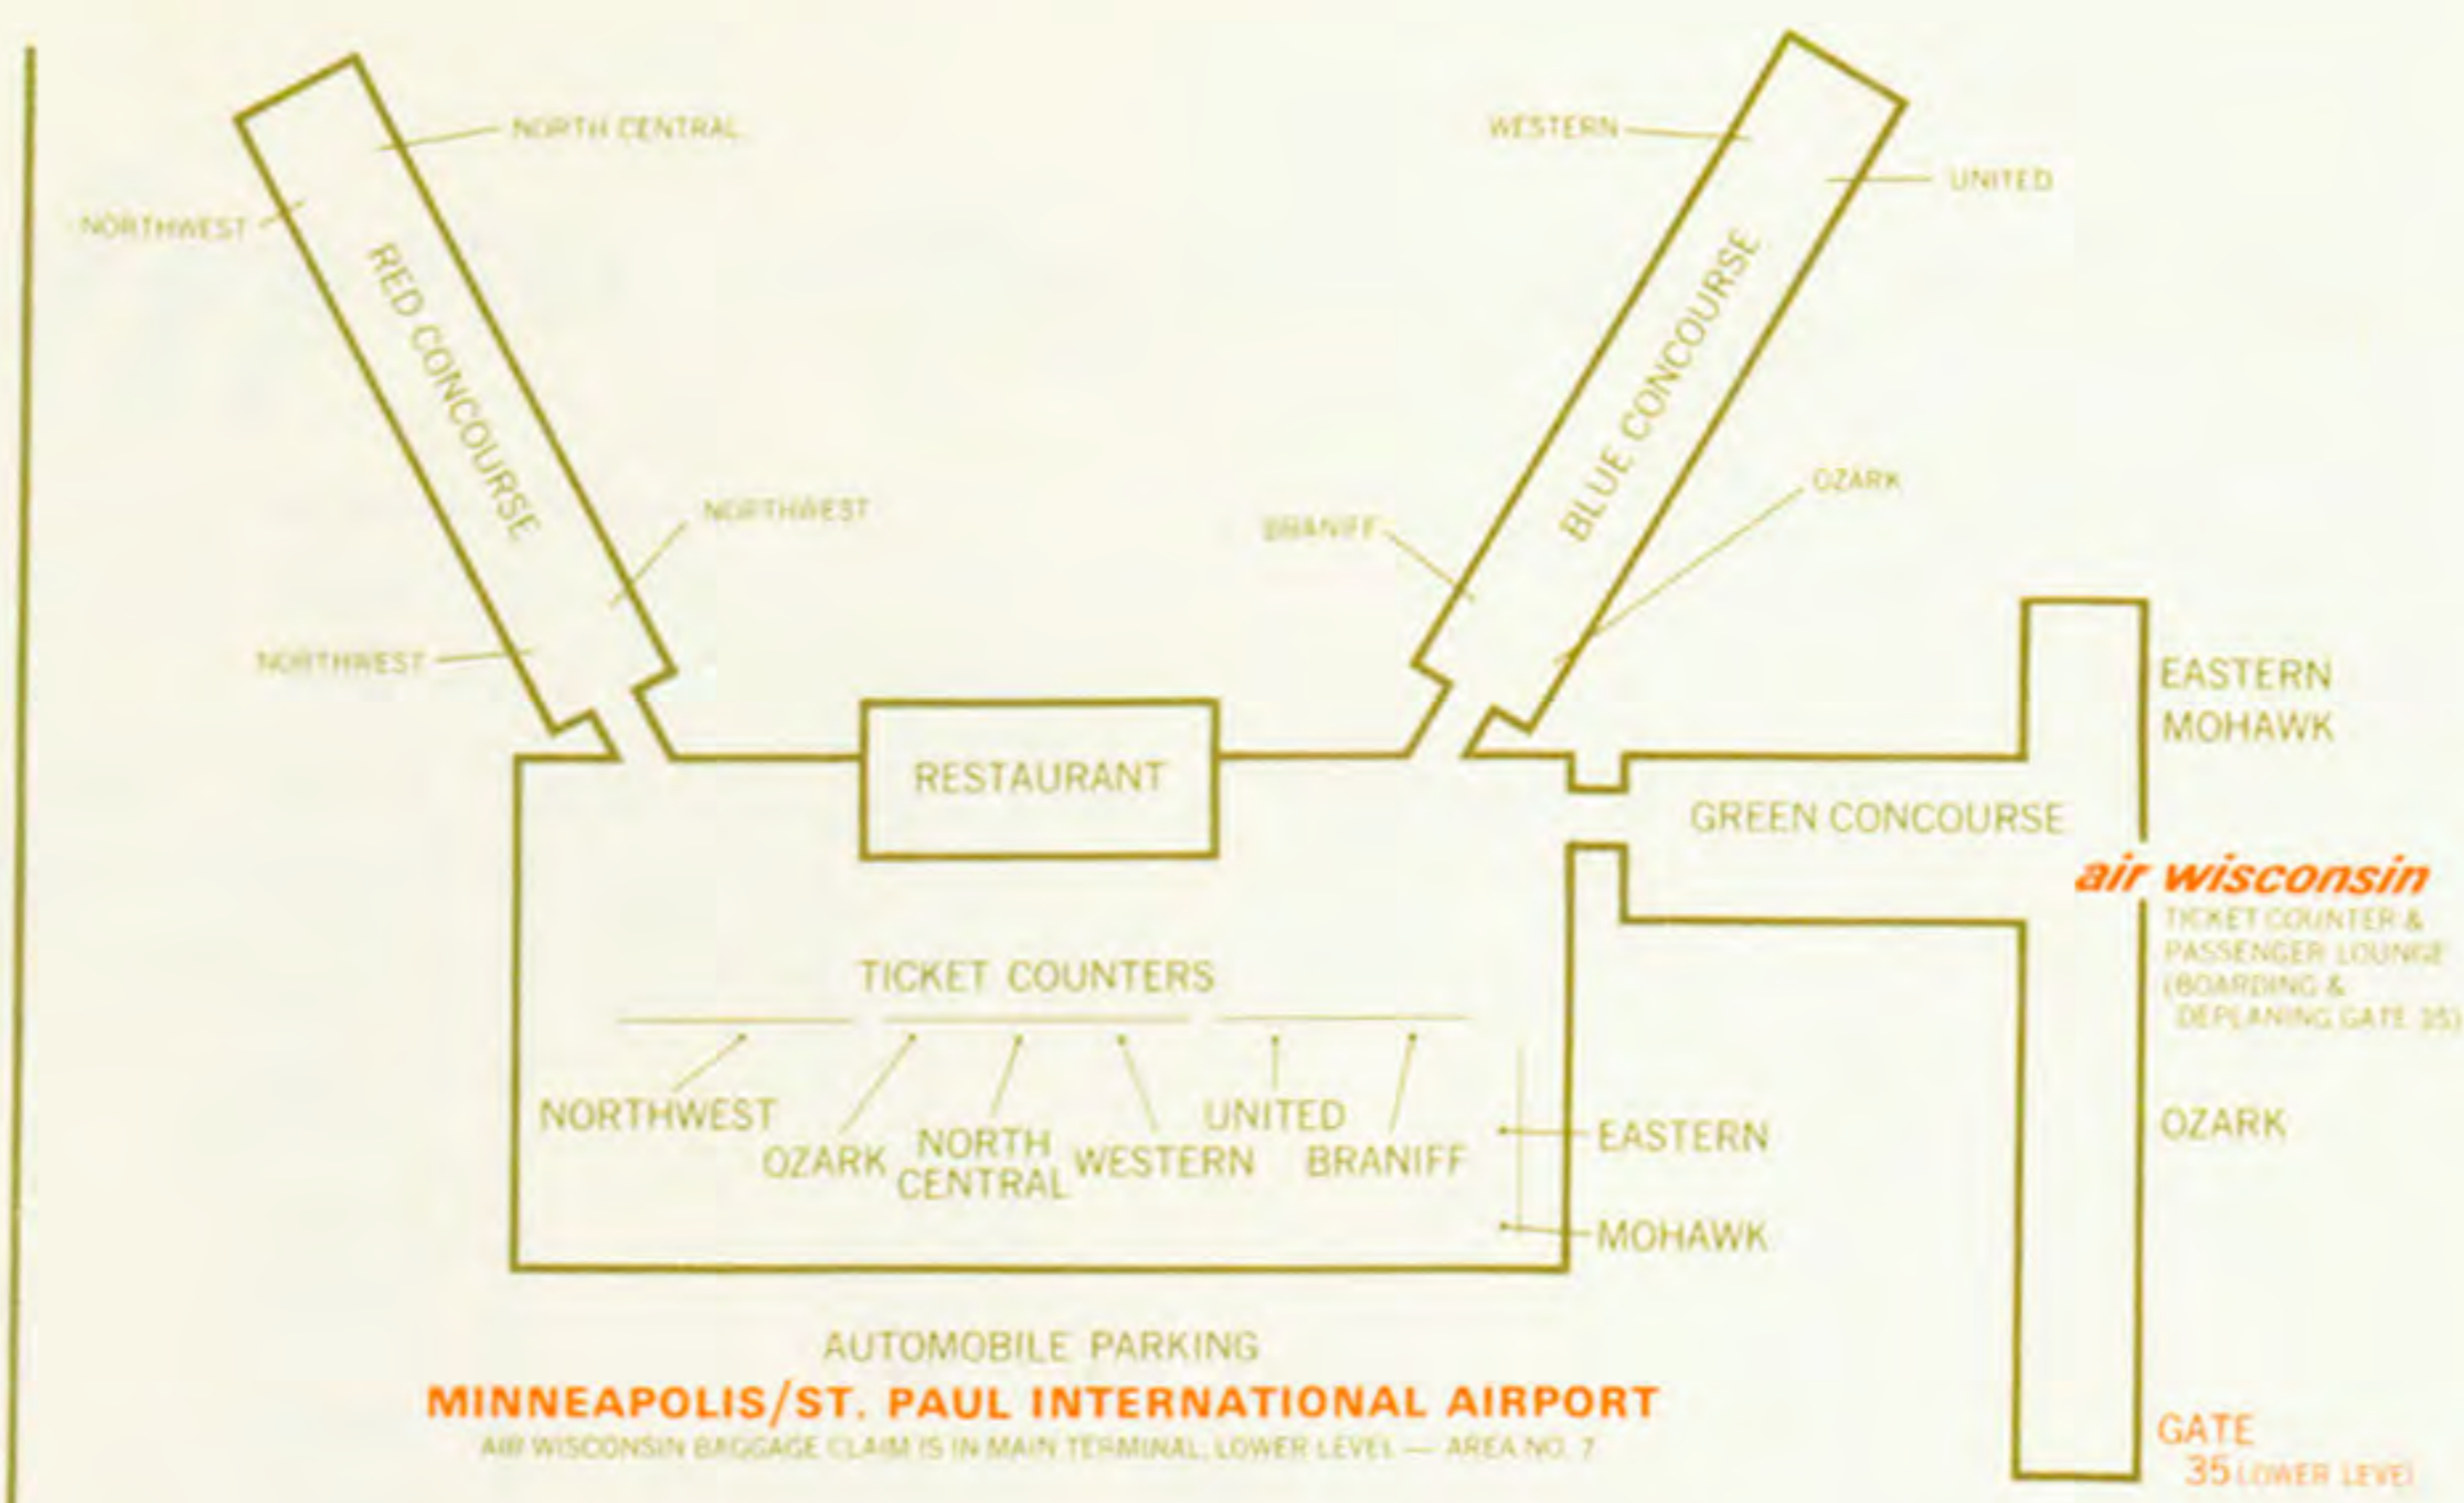

APPLETON/NEENAH/MENASHA • CHICAGO • ELKHART/GOSHEN • KANKAKEE
KOKOMO/LOGANSPOUT/PERU • LAFAYETTE • MARION/WABASH • MINNEAPOLIS/ST. PAUL
SHEBOYGAN • WAUSAU/STEVENS POINT

Air Wisconsin is the worlds most experienced airline in the operation of Beachcraft "99" and the DeHavilland "Twin Otter" airliners.

CHICAGO O'HARE INTERNATIONAL AIRPORT

Chicago O'Hare Passengers — Air Wisconsin operates from the "A" Concourse located between Butler Aviation and the International Terminal.

Courtesy Bus Pick-up — Chicago Passengers — Air Wisconsin operates continuous pick-up service from all three main terminal areas. We suggest that you stand at the head of the Cab Stands at signs marked "Main Parking Lot A & B" and board the free Air Wisconsin bus to the Air Wisconsin Ticket Counter and Passenger Lounge. Should you have any questions please call 686-7690.