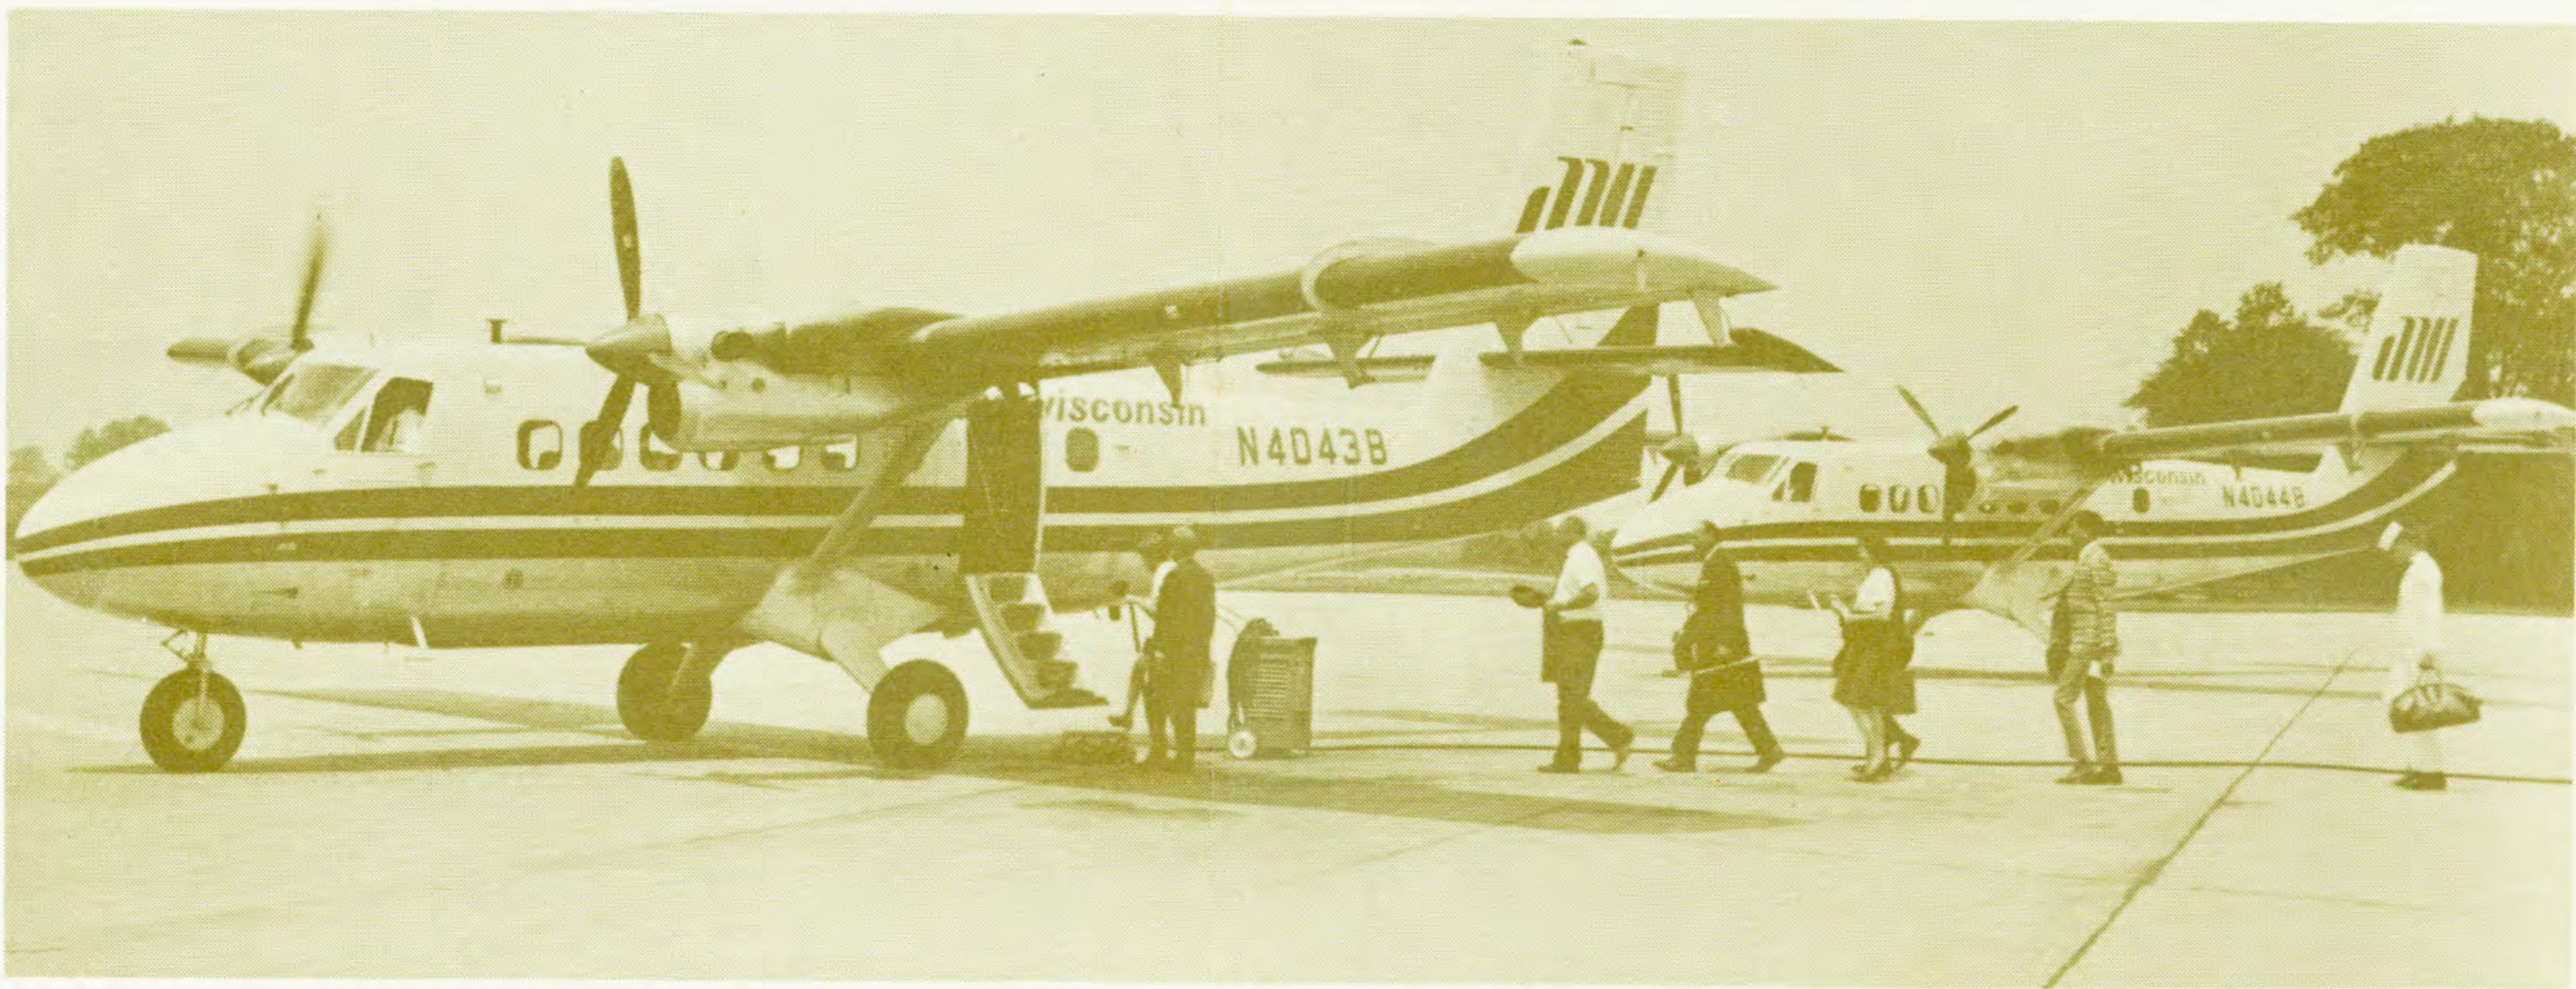

APPLETON/NEENAH/MENASHA • CHICAGO • ELKHART/GOSHEN • KANKAKEE
KOKOMO/LOGANSPOUT/PERU • LAFAYETTE • MARION/WABASH • MINNEAPOLIS/ST. PAUL
SHEBOYGAN • WAUSAU/STEVENS POINT

Air Wisconsin is the worlds most experienced airline in the operation of Beachcraft "99" and the DeHavilland "Twin Otter" airliners.

Air Wisconsin fifteen passenger Turbo-Prop Beechcraft "99" [B-99]

Air Wisconsin fifteen passenger Turbo-Prop DeHavilland "Twin Otter" [DH-6]

Cargo flight capacity up to 3000 pounds See Cargo Information section.