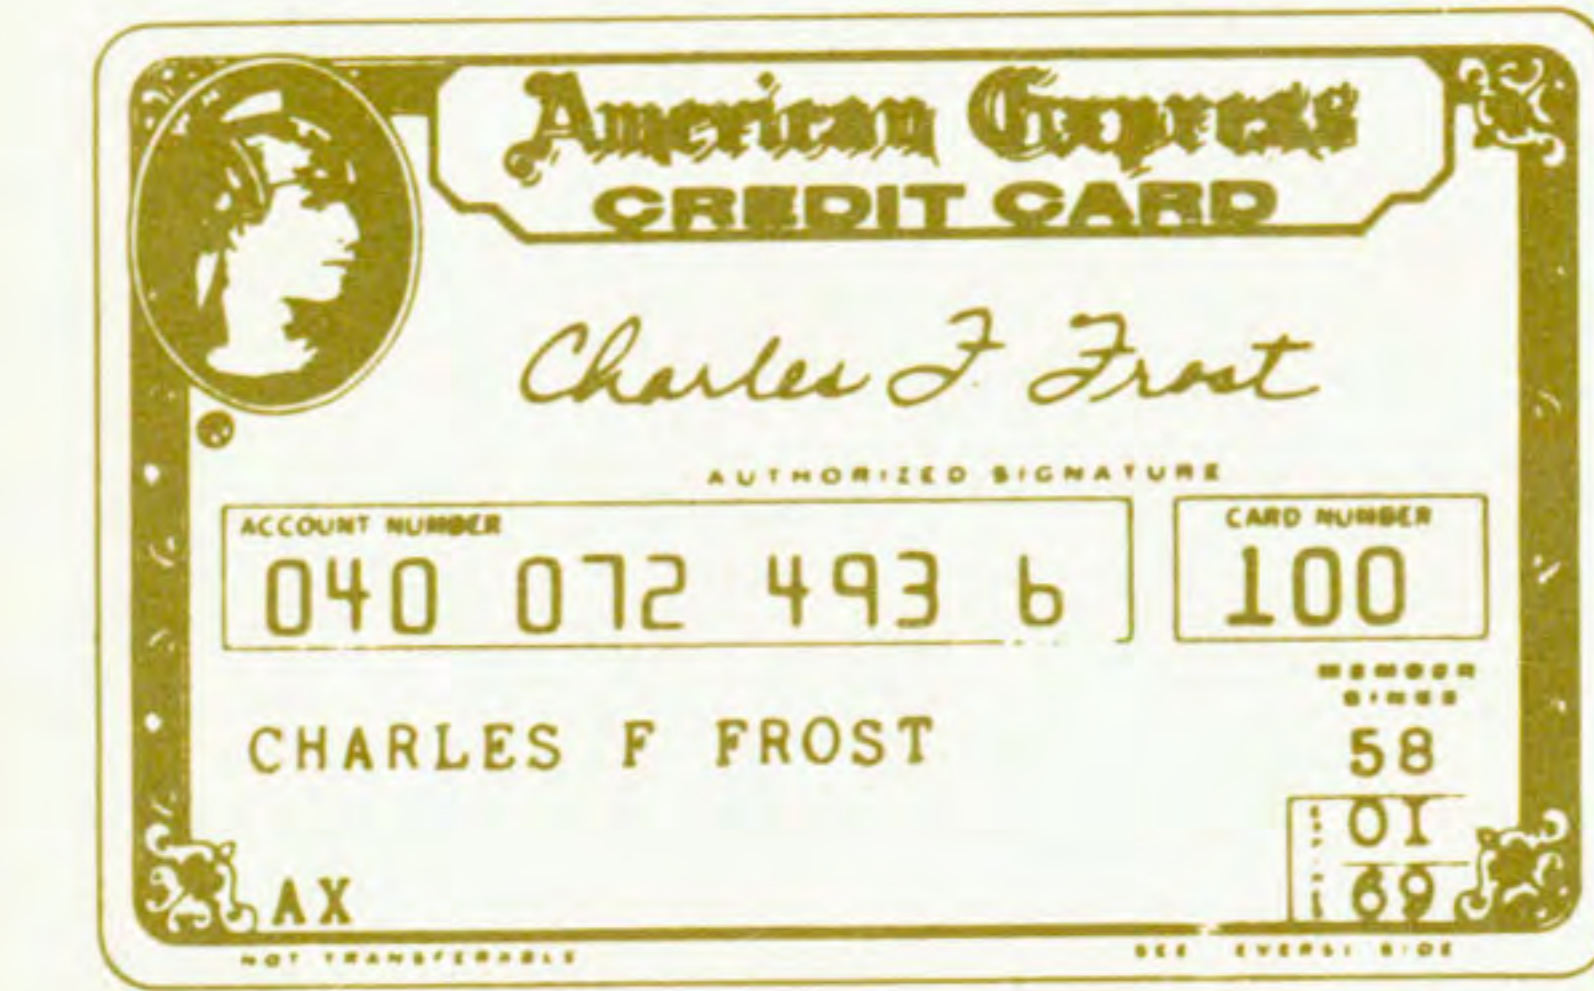

The cards above will be accepted for interline transportation utilizing any of the airlines listed below:

Braniff International
Continental Airlines
Delta Air Lines
Northwest Orient Airlines
Trans World Airlines
United Airlines

**YOU HOLD
THE WINNING
CARD WITH
AIR WISCONSIN!**

We care about your convenience.