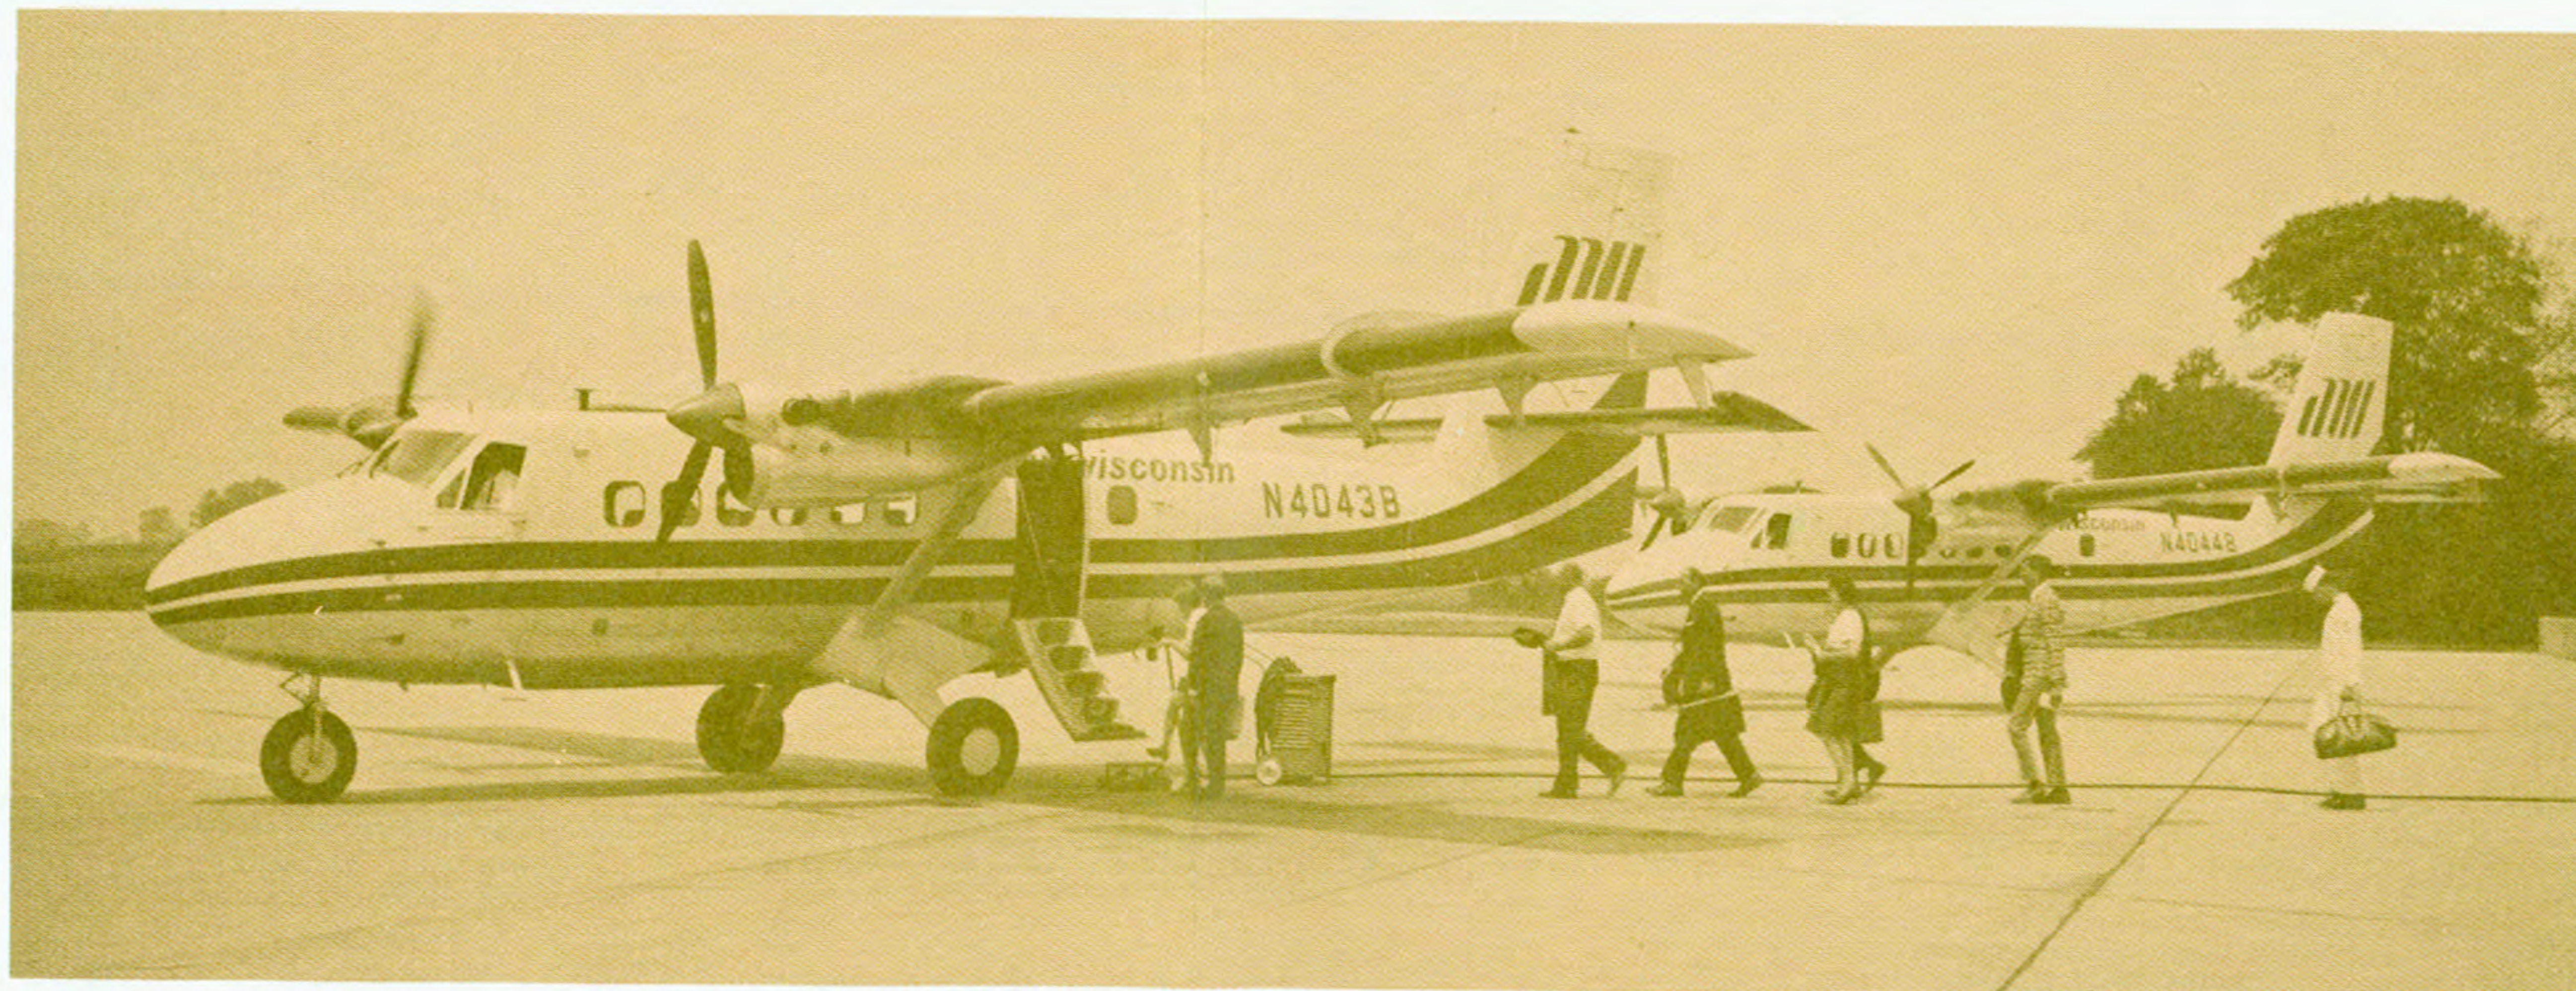

APPLETON/NEENAH/MENASHA • CHICAGO • ELKHART/GOSHEN • INDIANAPOLIS
 KOKOMO/LOGANSPOUT/PERU • LAFAYETTE • MARION/WABASH • MINNEAPOLIS/ST. PAUL
 SHEBYGAN • WAUSAU/STEVENS POINT

Air Wisconsin is the worlds most experienced airline in the operation of Beechcraft "99" and the DeHavilland "Twin Otter" airliners.

Air Wisconsin fifteen passenger Turbo-Prop Beechcraft "99" [B-99]

Air Wisconsin fifteen passenger Turbo-Prop DeHavilland "Twin Otter" [DH-6]

Cargo flight capacity up to 3000 pounds See Cargo Information section.