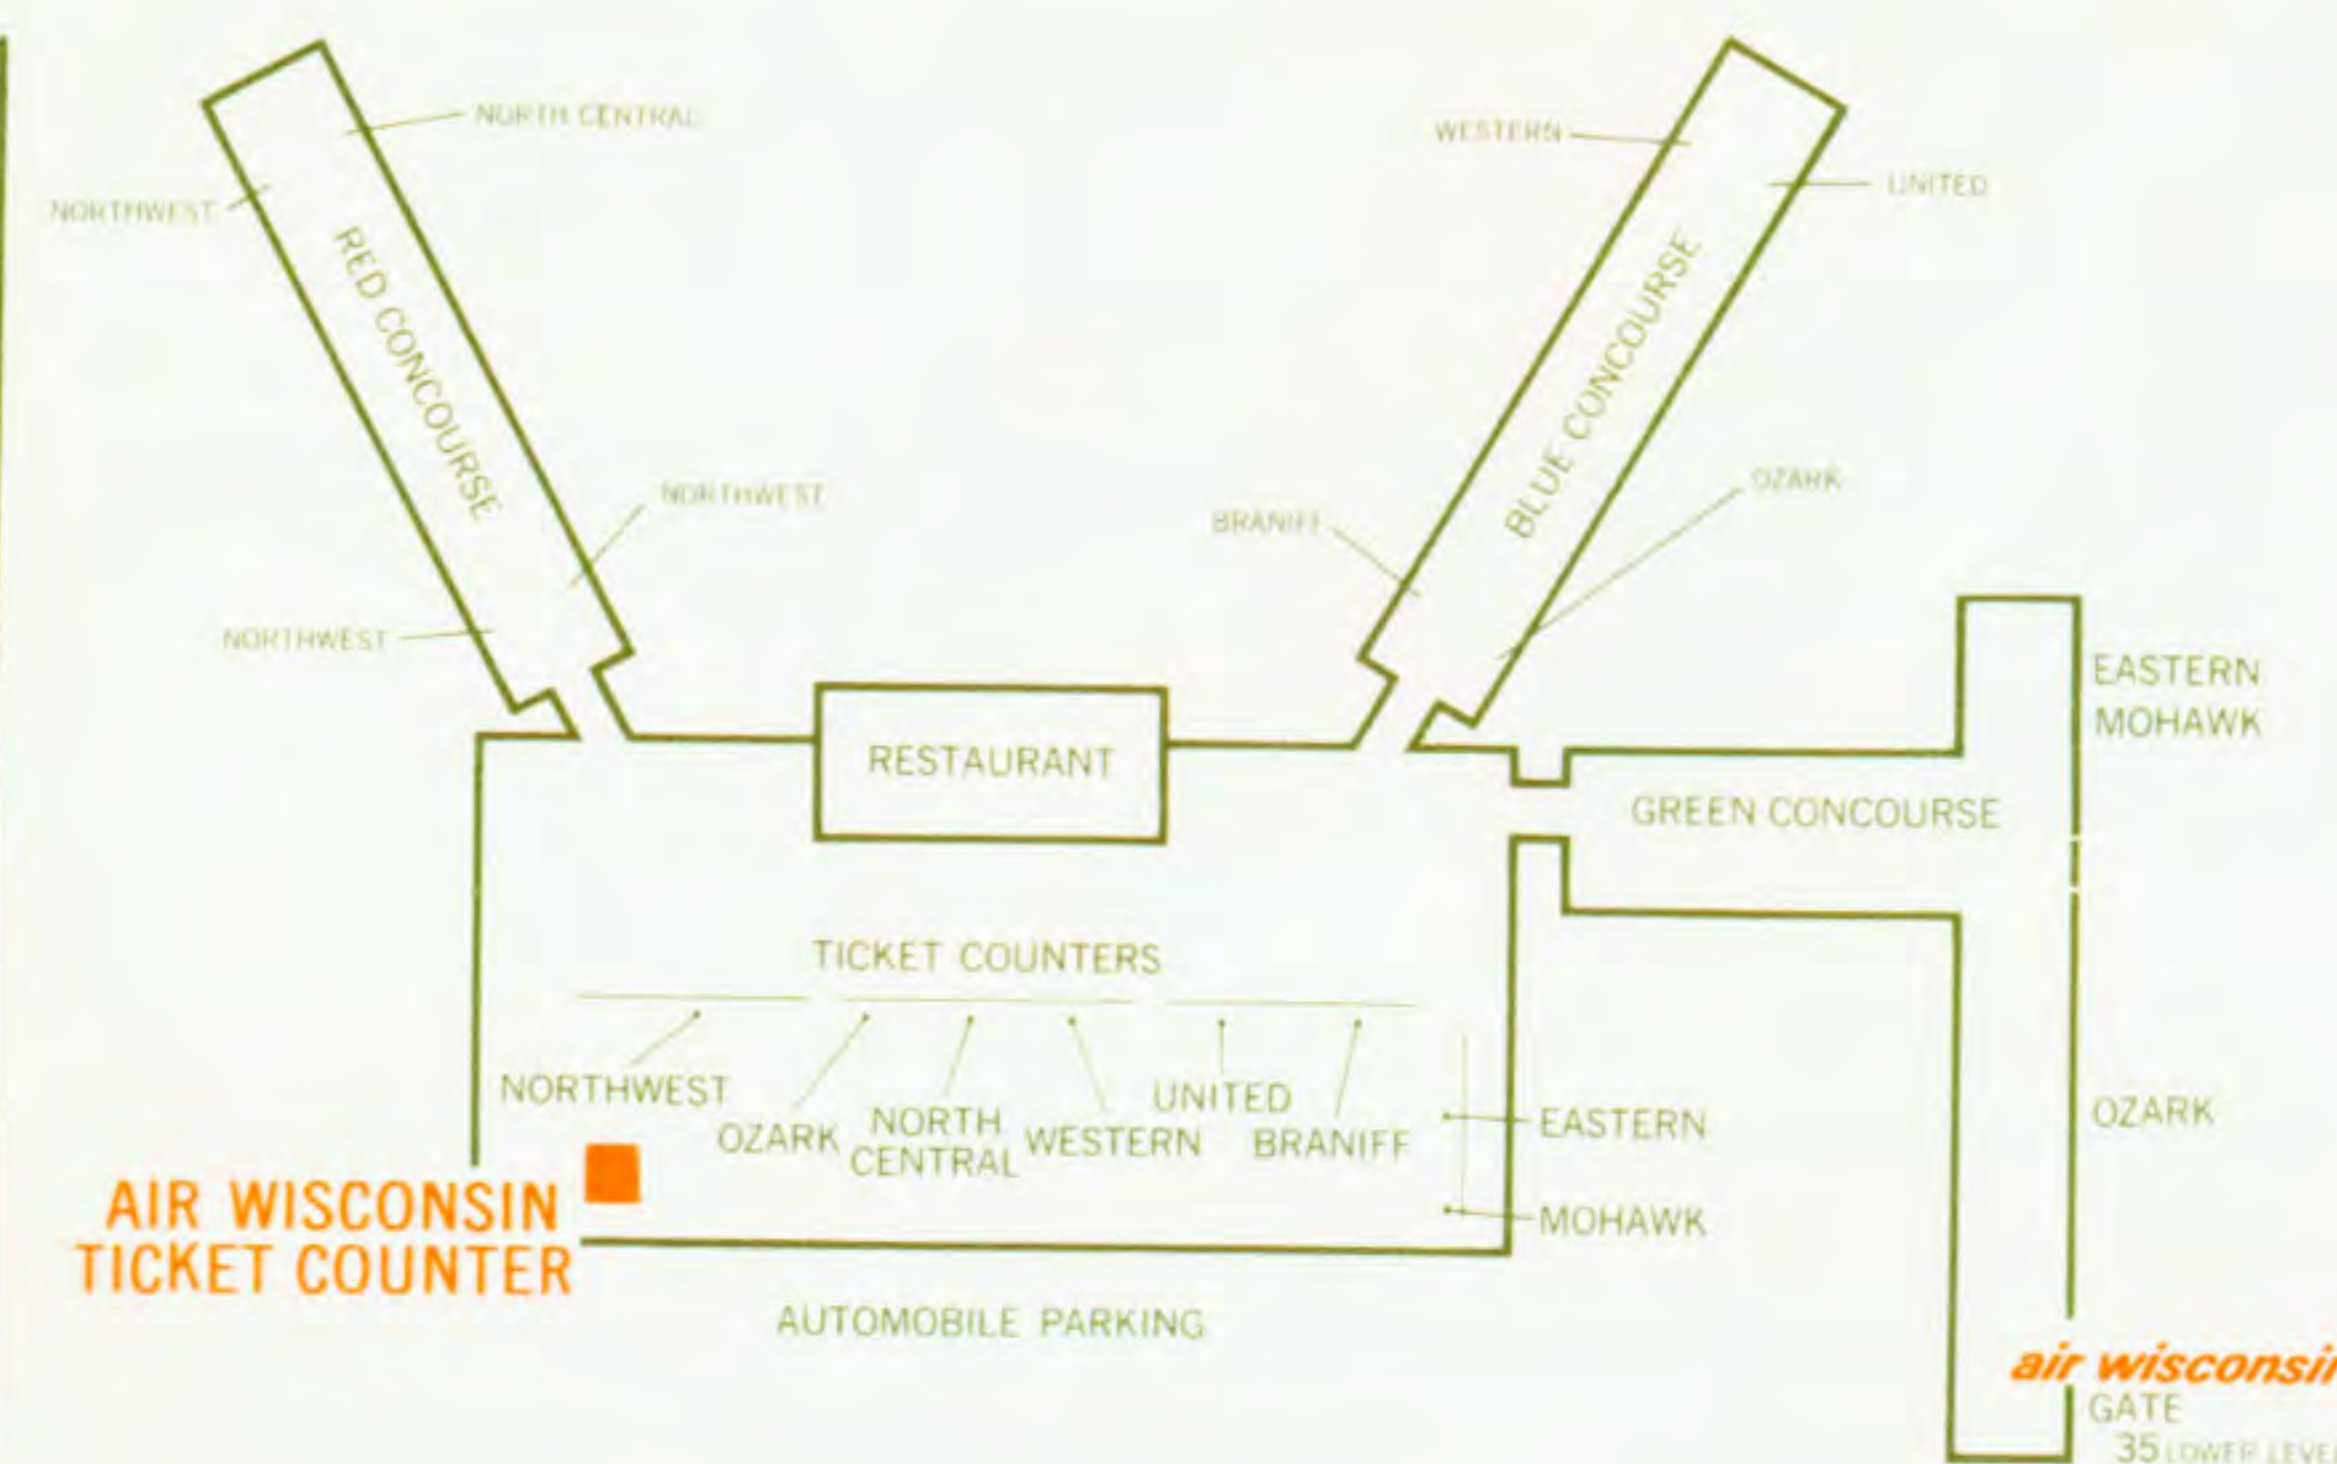

MINNEAPOLIS/ST. PAUL INTERNATIONAL AIRPORT

AIR WISCONSIN BAGGAGE CLAIM IS IN MAIN TERMINAL, LOWER LEVEL — AREA NO. 4

When your travel plans send you to the West, Air Wisconsin suggests you explore the many excellent connections through Minneapolis/St. Paul International Airport.

SPECIAL DISCOUNT FARES

Air Wisconsin's 30 Day Round Trip Excursion Fare: Air Wisconsin's 30 day round trip excursion fare, DA30, applies midnight Sunday through 1 pm Friday and midnight Friday through 1 pm Sunday. All travel must be completed not later than midnight of the 30th day following the date on which transportation commences from point of origin. Return must be scheduled not earlier than the 7th day following departure date from the point of origin.

Children: Children under 12 years of age accompanied by a fare-paying passenger at least 12 years of age will be 50% off the full adult fare.

Family Plan: When either parent purchases a full fare ticket the other parent and/or all children 12 through 21 years of age fly at 25% off, any time of day, any day of week.

Youth Fare Reservation Basis: Apply all times for youths at least 12 years of age but less than 22 years of age who hold an Air Wisconsin Youth Club membership card.

Military Fare Reservation Basis: Apply all times for military personnel on active duty in uniform with proof of authorized leave.

air wisconsin Passenger Fares

ISSUED AUGUST 20, 1971

EFFECTIVE SEPTEMBER 15, 1971