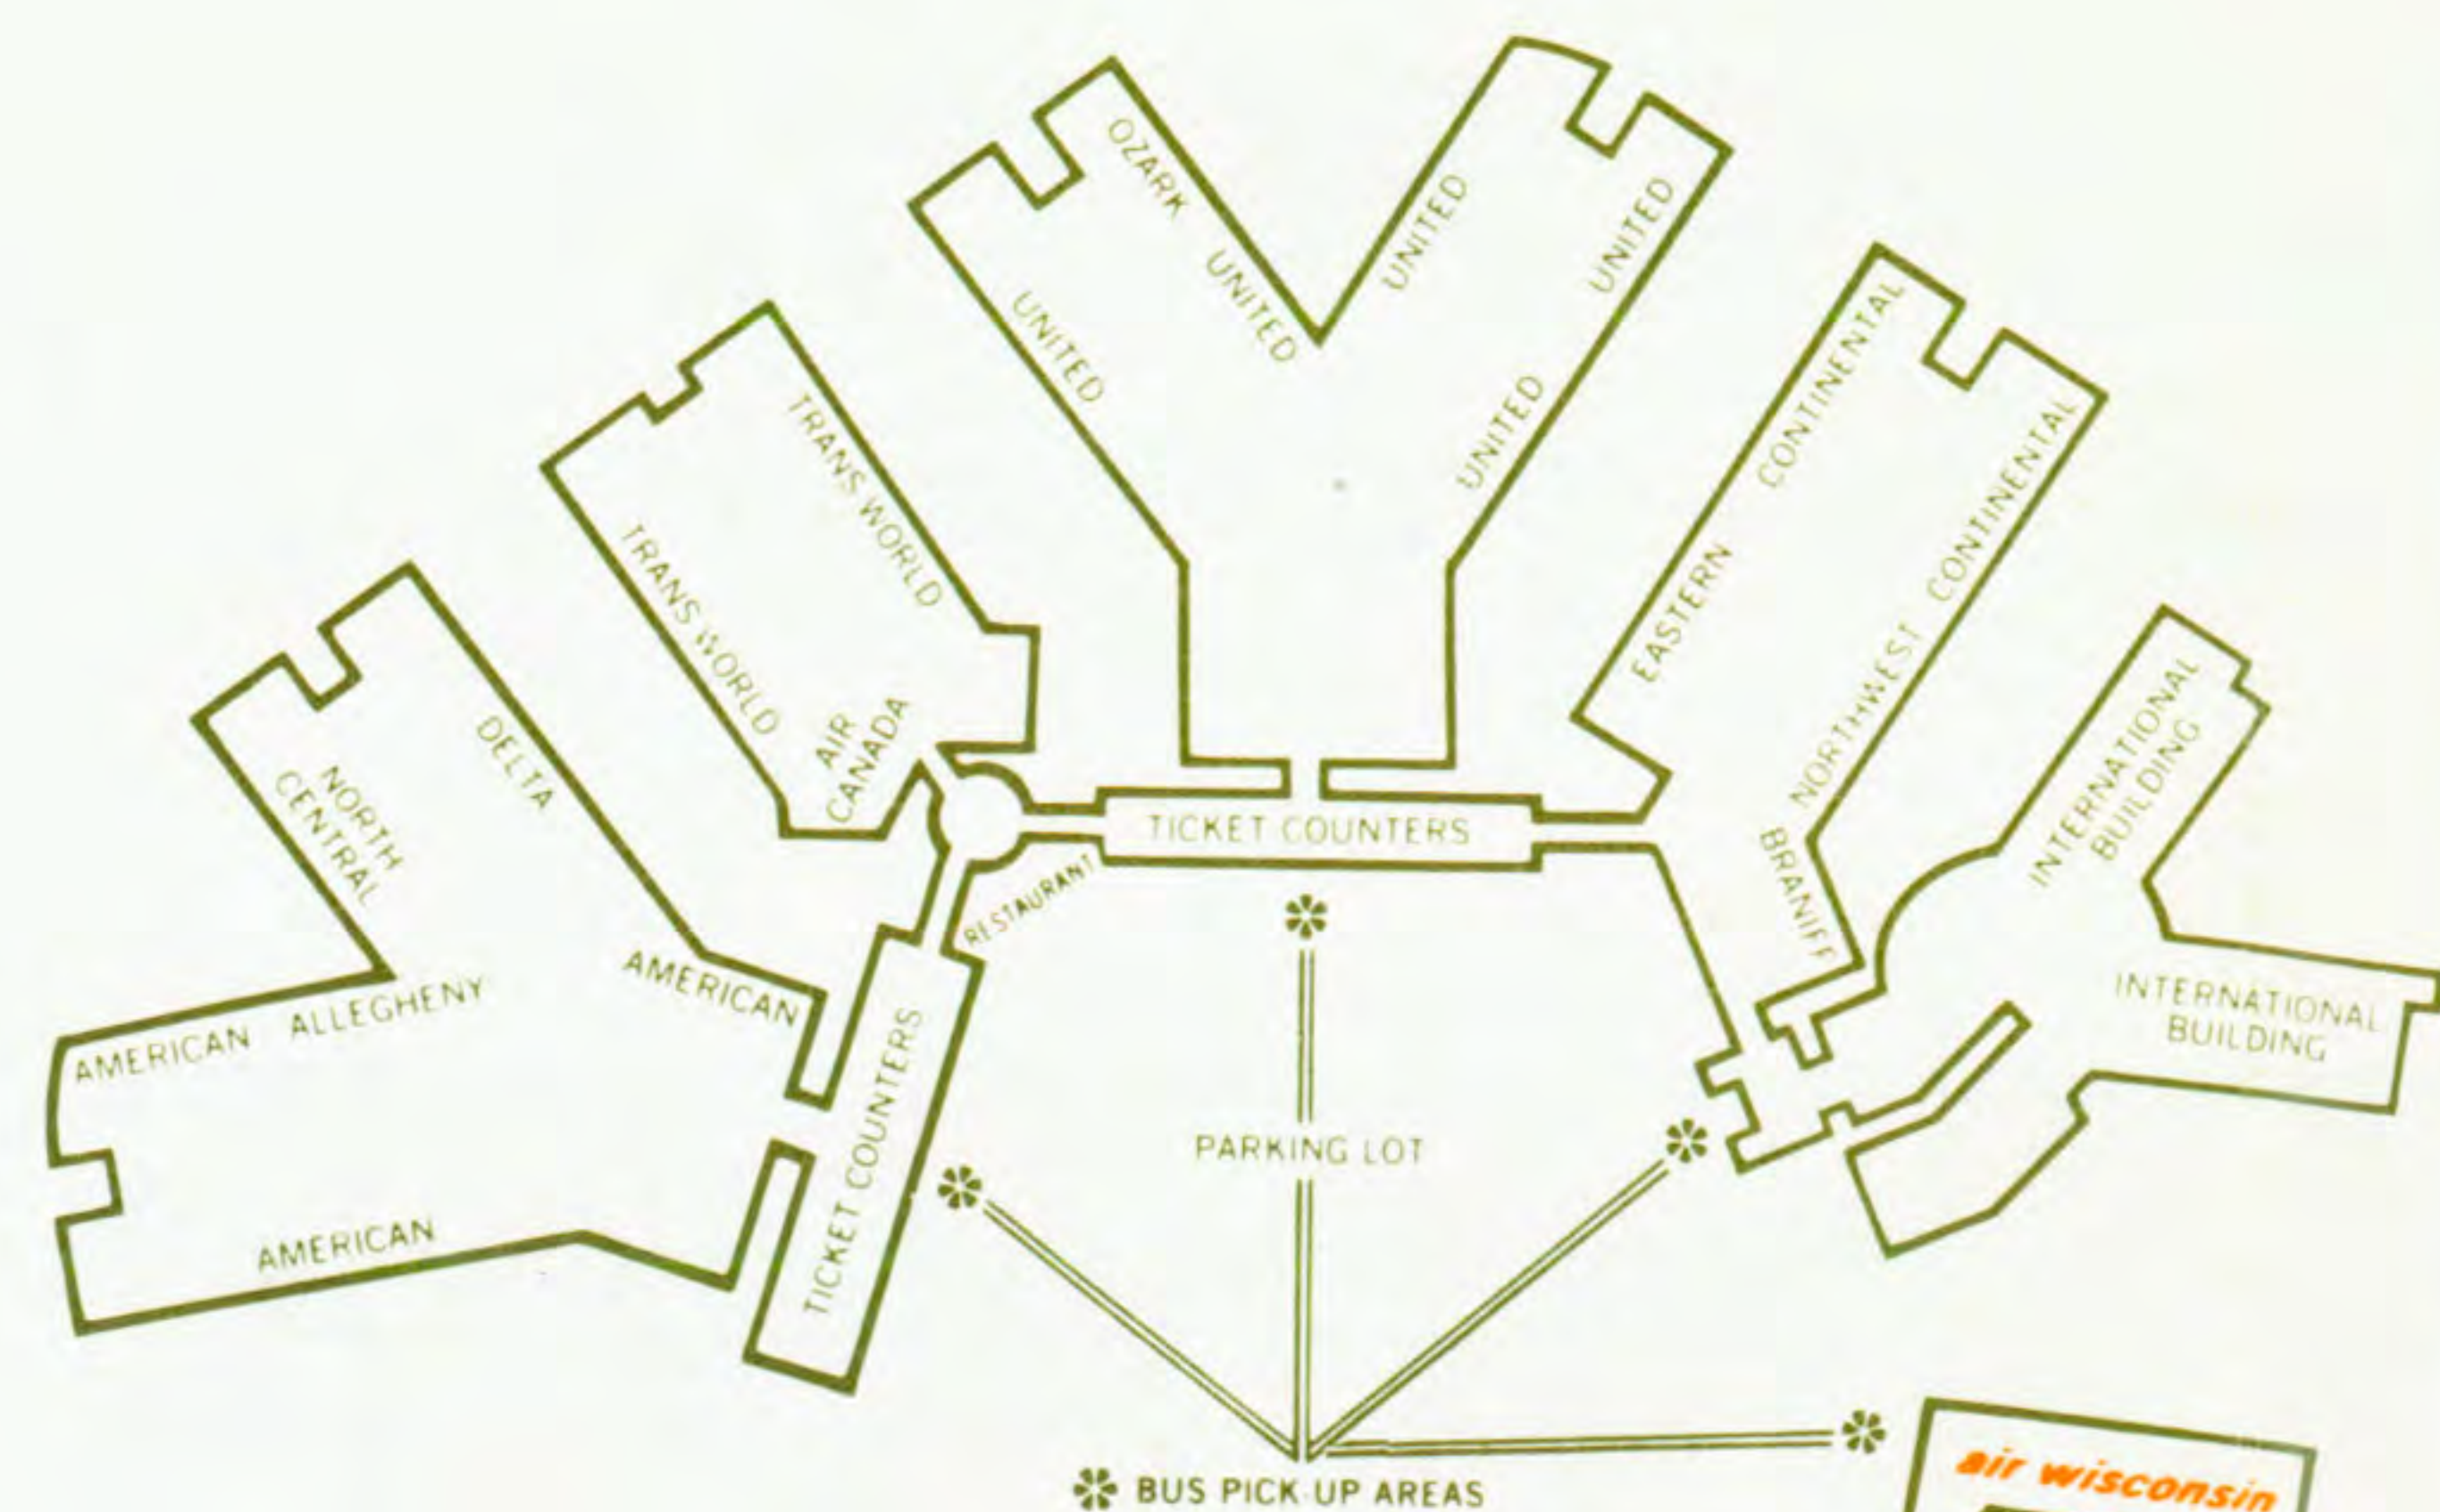

CHICAGO O'HARE INTERNATIONAL AIRPORT

Chicago O'Hare Passengers — Air Wisconsin operates from the "A" Concourse located between Butler Aviation and the International Terminal.

Courtesy Bus Pick-up - Chicago Passengers Air Wisconsin operates continuous pick-up service from all three main terminal areas. We suggest that you stand at the head of the Cab Stands at signs marked "Main Parking Lot A & B" and board the free Air Wisconsin bus to the Air Wisconsin Ticket Counter and Passenger Lounge. Should you have any questions please call 686-7690.