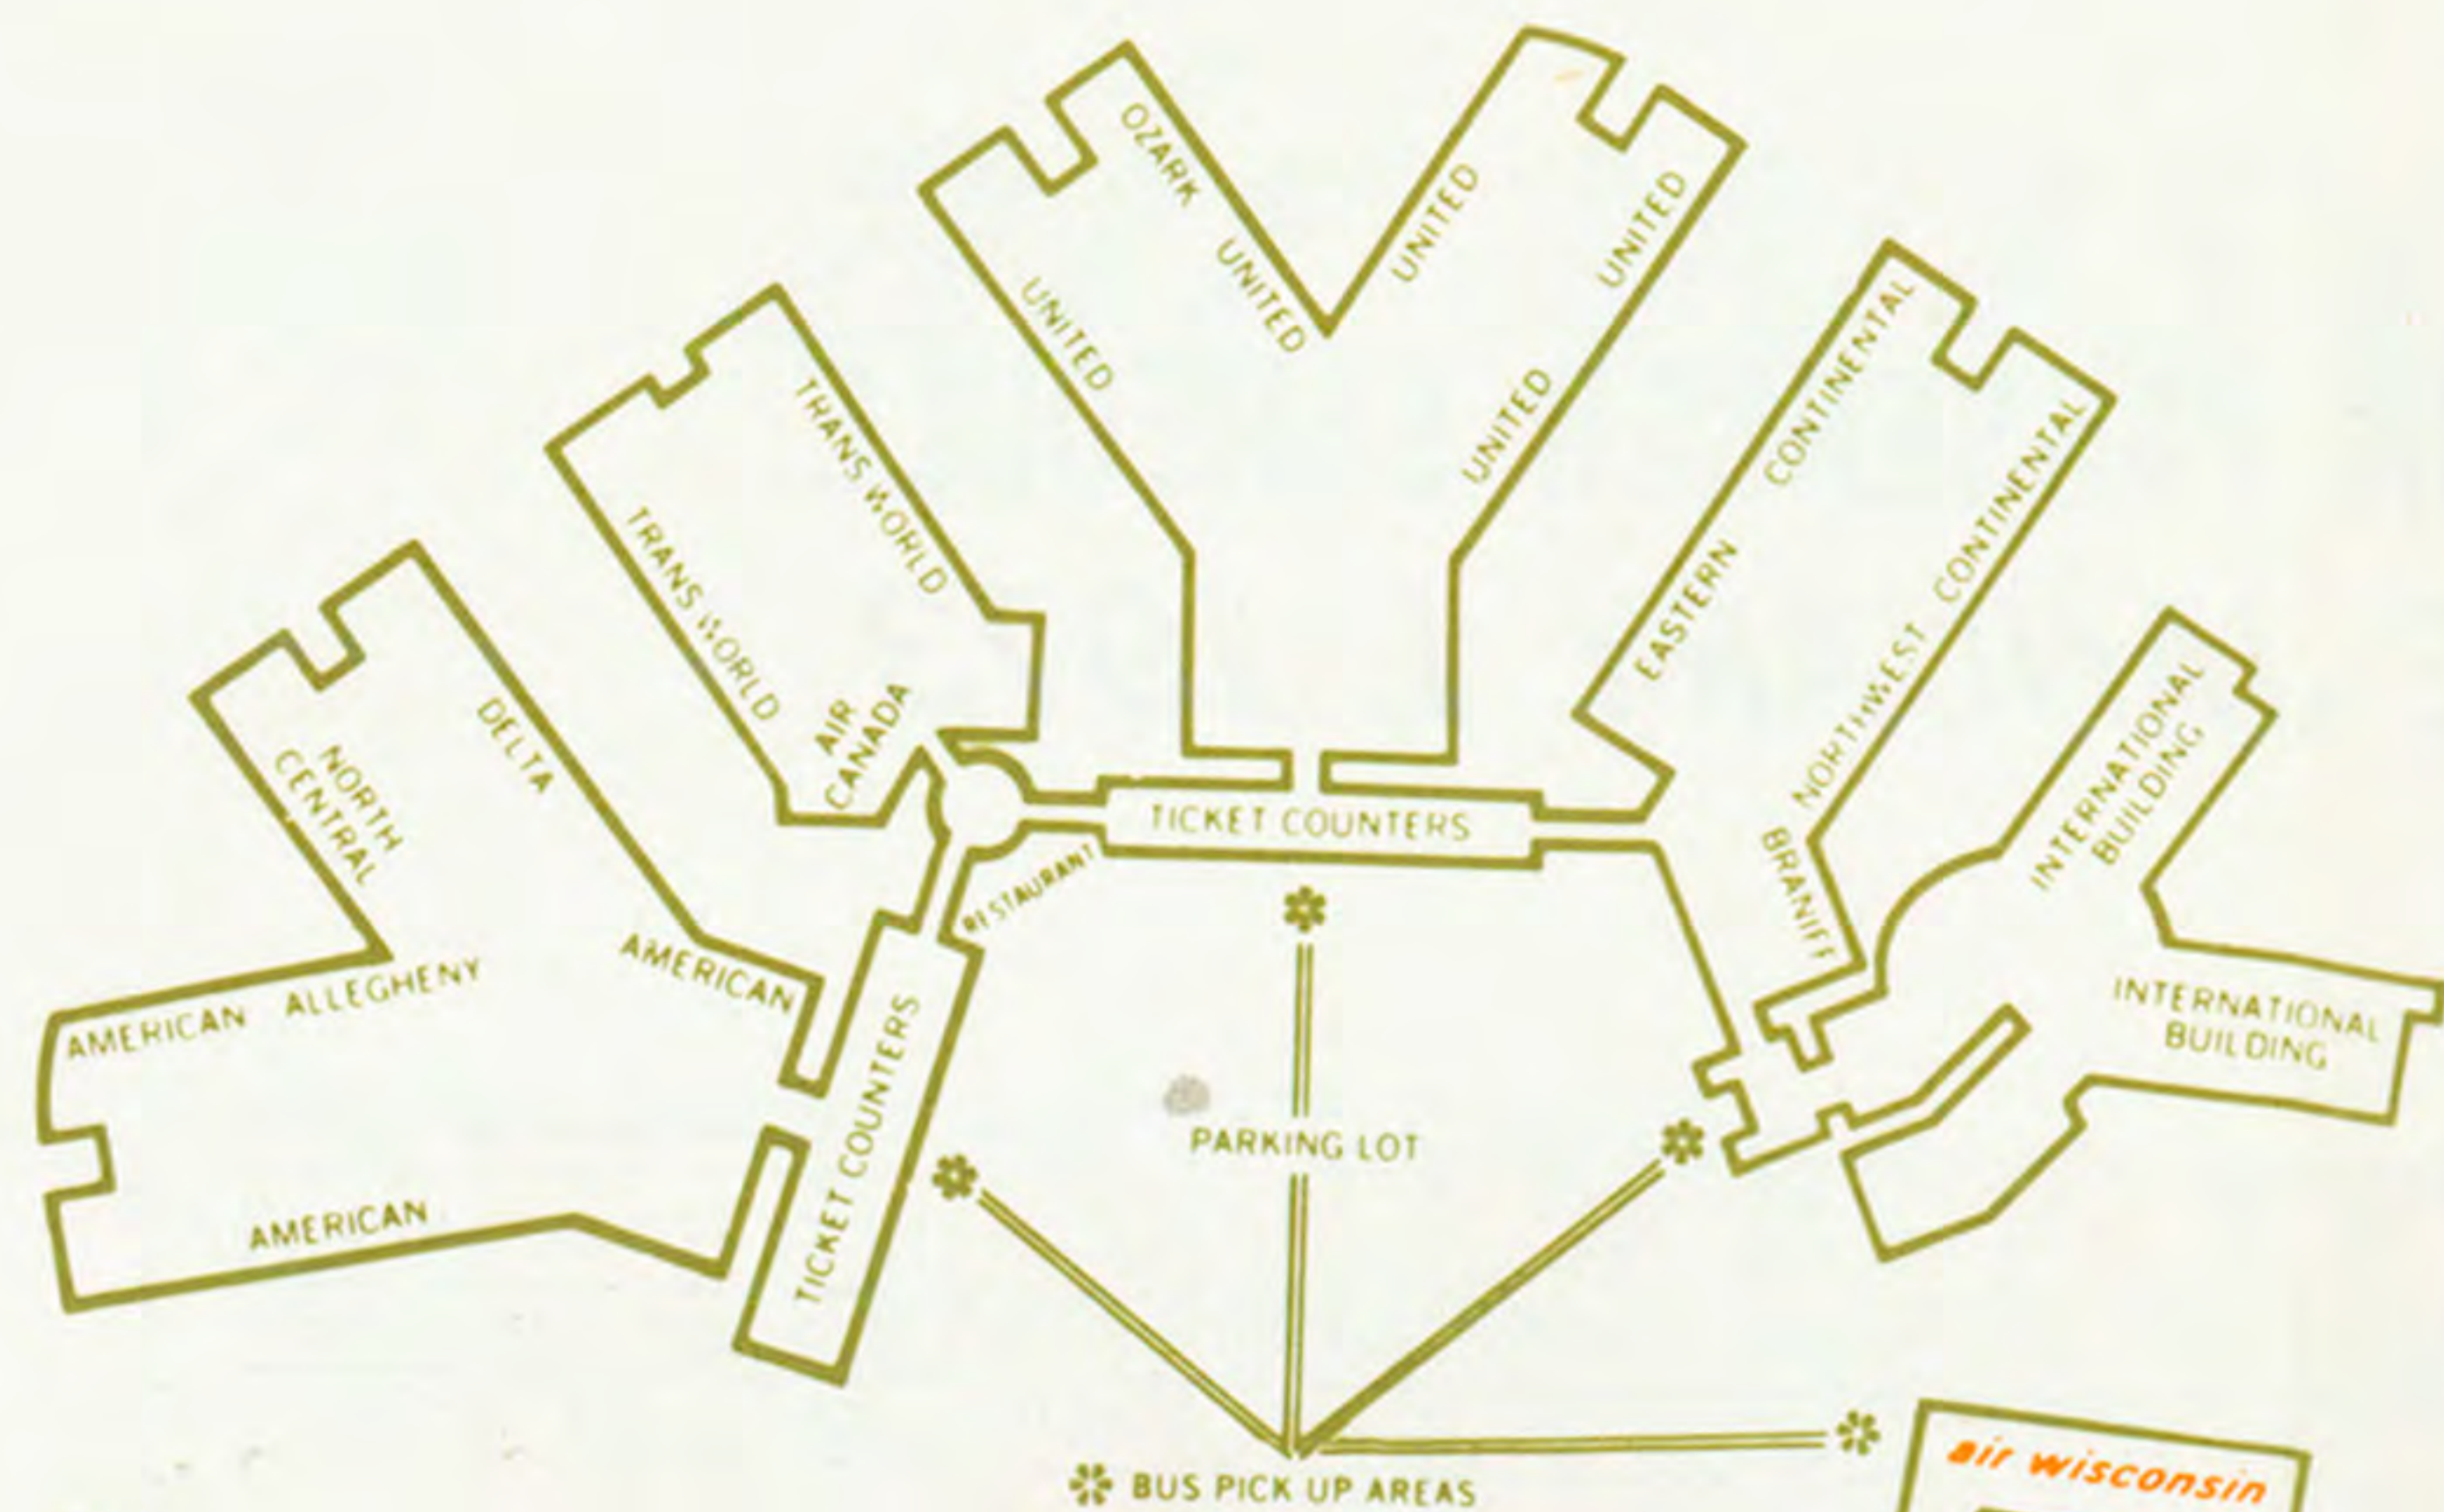

**YOU HOLD
 THE WINNING
 CARD WITH
 AIR WISCONSIN!**

We care about your convenience.

**AIR WISCONSIN PASSENGER SCHEDULE
EFFECTIVE JANUARY 1, 1973**

SOUTH AND EASTBOUND FLIGHTS (Read Down)

	DAILY	EX SA-SU	EX SA-SU	EX-FR SA-SU	EX SA-SU	EX-FR SA-SU	EX SU	EX SA-SU	DAILY	EX SA-SU	SA-SU ONLY	DAILY	DAILY	SU ONLY	EX SA	EX SU	EX SU	DAILY	EX SA	DAILY	EX SA	EX SA	DAILY	EX SA	SA ONLY	EX SU	EX SA	EX SA	EX SA	EX SA	EX SA-SU	EX SA-SU	EX FR-SA	EX SU-MO	EX SU-MO	
EQUIPMENT	B-99	DH-600	DH-600	DH-600	DH-600	B-99	DH-600	DH-600	DH-600	B-99	B-99	DH-600	B-99	DH-600	DH-600	B-99	B-99	DH-600	DH-600	DH-600	DH-600	B-99	B-99	B-99	DH-600	B-99	DH-600	DH-600	B-99	B-99	B-99	DH-600	DH-600	B-99	DH-600	DH-600
FLIGHT NUMBER	700	630	120	400	390	940	392	632	960	560	440	380	524	442	942	394	634	396	404	126	704	964	408	508	306	636	128	410	966	398	946	882	888	948	884	886
MINNEAPOLIS/ ST. PAUL CST Lv									8:50a													2:55p														
WAUSAU/STEVENS PT. Central Wis. Arpt. CST Lv									9:40													3:45														
APPLETON/NEENAH/ MENASHA CST Lv									9:45	9:45a												3:50														
SHEBOYGAN CST Lv									10:10	10:10												4:15														
CHICAGO/ O'HARE CST Lv									10:25	10:25												4:25														
ELKHART EST Lv									11:10	11:10												5:10p														
LAFAYETTE EST Lv									11:30a													5:30														
KOKOMO/PERU/ LOGANSPOK EST Lv									11:55a													5:45p														
INDIANAPOLIS/ Weir Cook EST Lv									12:20	12:30												6:00p														
MINNEAPOLIS/ ST. PAUL CST Ar									12:30p													6:15p														
WAUSAU/STEVENS PT. Central Wis. Arpt. CST Ar									1:05p													6:15p														
APPLETON/NEENAH/ MENASHA CST Ar									1:30	1:40												6:45														
SHEBOYGAN CST Ar									1:40													6:55														
CHICAGO/ O'HARE CST Ar									1:50p													7:00p														
ELKHART EST Ar									2:30p													7:25p														
LAFAYETTE EST Ar									2:50p													7:30														
KOKOMO/PERU/ LOGANSPOK EST Ar									3:00p													7:40p														
INDIANAPOLIS/ Weir Cook EST Ar									3:15	3:25												7:45p														
MINNEAPOLIS/ ST. PAUL CST Ar									3:25p													7:50p														
WAUSAU/STEVENS PT. Central Wis. Arpt. CST Ar									3:30p													8:00p														
APPLETON/NEENAH/ MENASHA CST Ar									3:50p													8:00p														
SHEBOYGAN CST Ar									4:05p													8:00p														
CHICAGO/ O'HARE CST Ar									4:05p													8:00p														
ELKHART EST Ar									4:30p													8:00p														
LAFAYETTE EST Ar									4:30p													8:00p														
KOKOMO/PERU/ LOGANSPOK EST Ar									4:30p													8:00p														
INDIANAPOLIS/ Weir Cook EST Ar									4:30p													8:00p														
MINNEAPOLIS/ ST. PAUL CST Ar									4:30p													8:00p														
WAUSAU/STEVENS PT. Central Wis. Arpt. CST Ar									4:30p													8:00p														
APPLETON/NEENAH/ MENASHA CST Ar									4:30p													8:00p														
SHEBOYGAN CST Ar									4:30p													8:00p														
CHICAGO/ O'HARE CST Ar									4:30p													8:00p														
ELKHART EST Ar									4:30p													8:00p														
LAFAYETTE EST Ar									4:30p													8:00p														
KOKOMO/PERU/ LOGANSPOK EST Ar									4:30p													8:00p														
INDIANAPOLIS/ Weir Cook EST Ar									4:30p													8:00p														
MINNEAPOLIS/ ST. PAUL CST Ar									4:30p													8:00p														
WAUSAU/STEVENS PT. Central Wis. Arpt. CST Ar									4:30p													8:00p														
APPLETON/NEENAH/ MENASHA CST Ar									4:30p													8:00p														
SHEBOYGAN CST Ar									4:30p													8:00p														
CHICAGO/ O'HARE CST Ar									4:30p													8:00p														
ELKHART EST Ar									4:30p													8:00p														
LAFAYETTE EST Ar									4:30p													8:00p														
KOKOMO/PERU/ LOGANSPOK EST Ar									4:30p													8:00p														
INDIANAPOLIS/ Weir Cook EST Ar									4:30p													8:00p														
MINNEAPOLIS/ ST. PAUL CST Ar									4:30p													8:00p														
WAUSAU/STEVENS PT. Central Wis. Arpt. CST Ar									4:30p													8:00p														
APPLETON/NEENAH/ MENASHA CST Ar									4:30p													8:00p														
SHEBOYGAN CST Ar									4:30p													8:00p														
CHICAGO/ O'HARE CST Ar									4:30p													8:00p														
ELKHART EST Ar									4:30p													8:00p														
LAFAYETTE EST Ar									4:30p																											