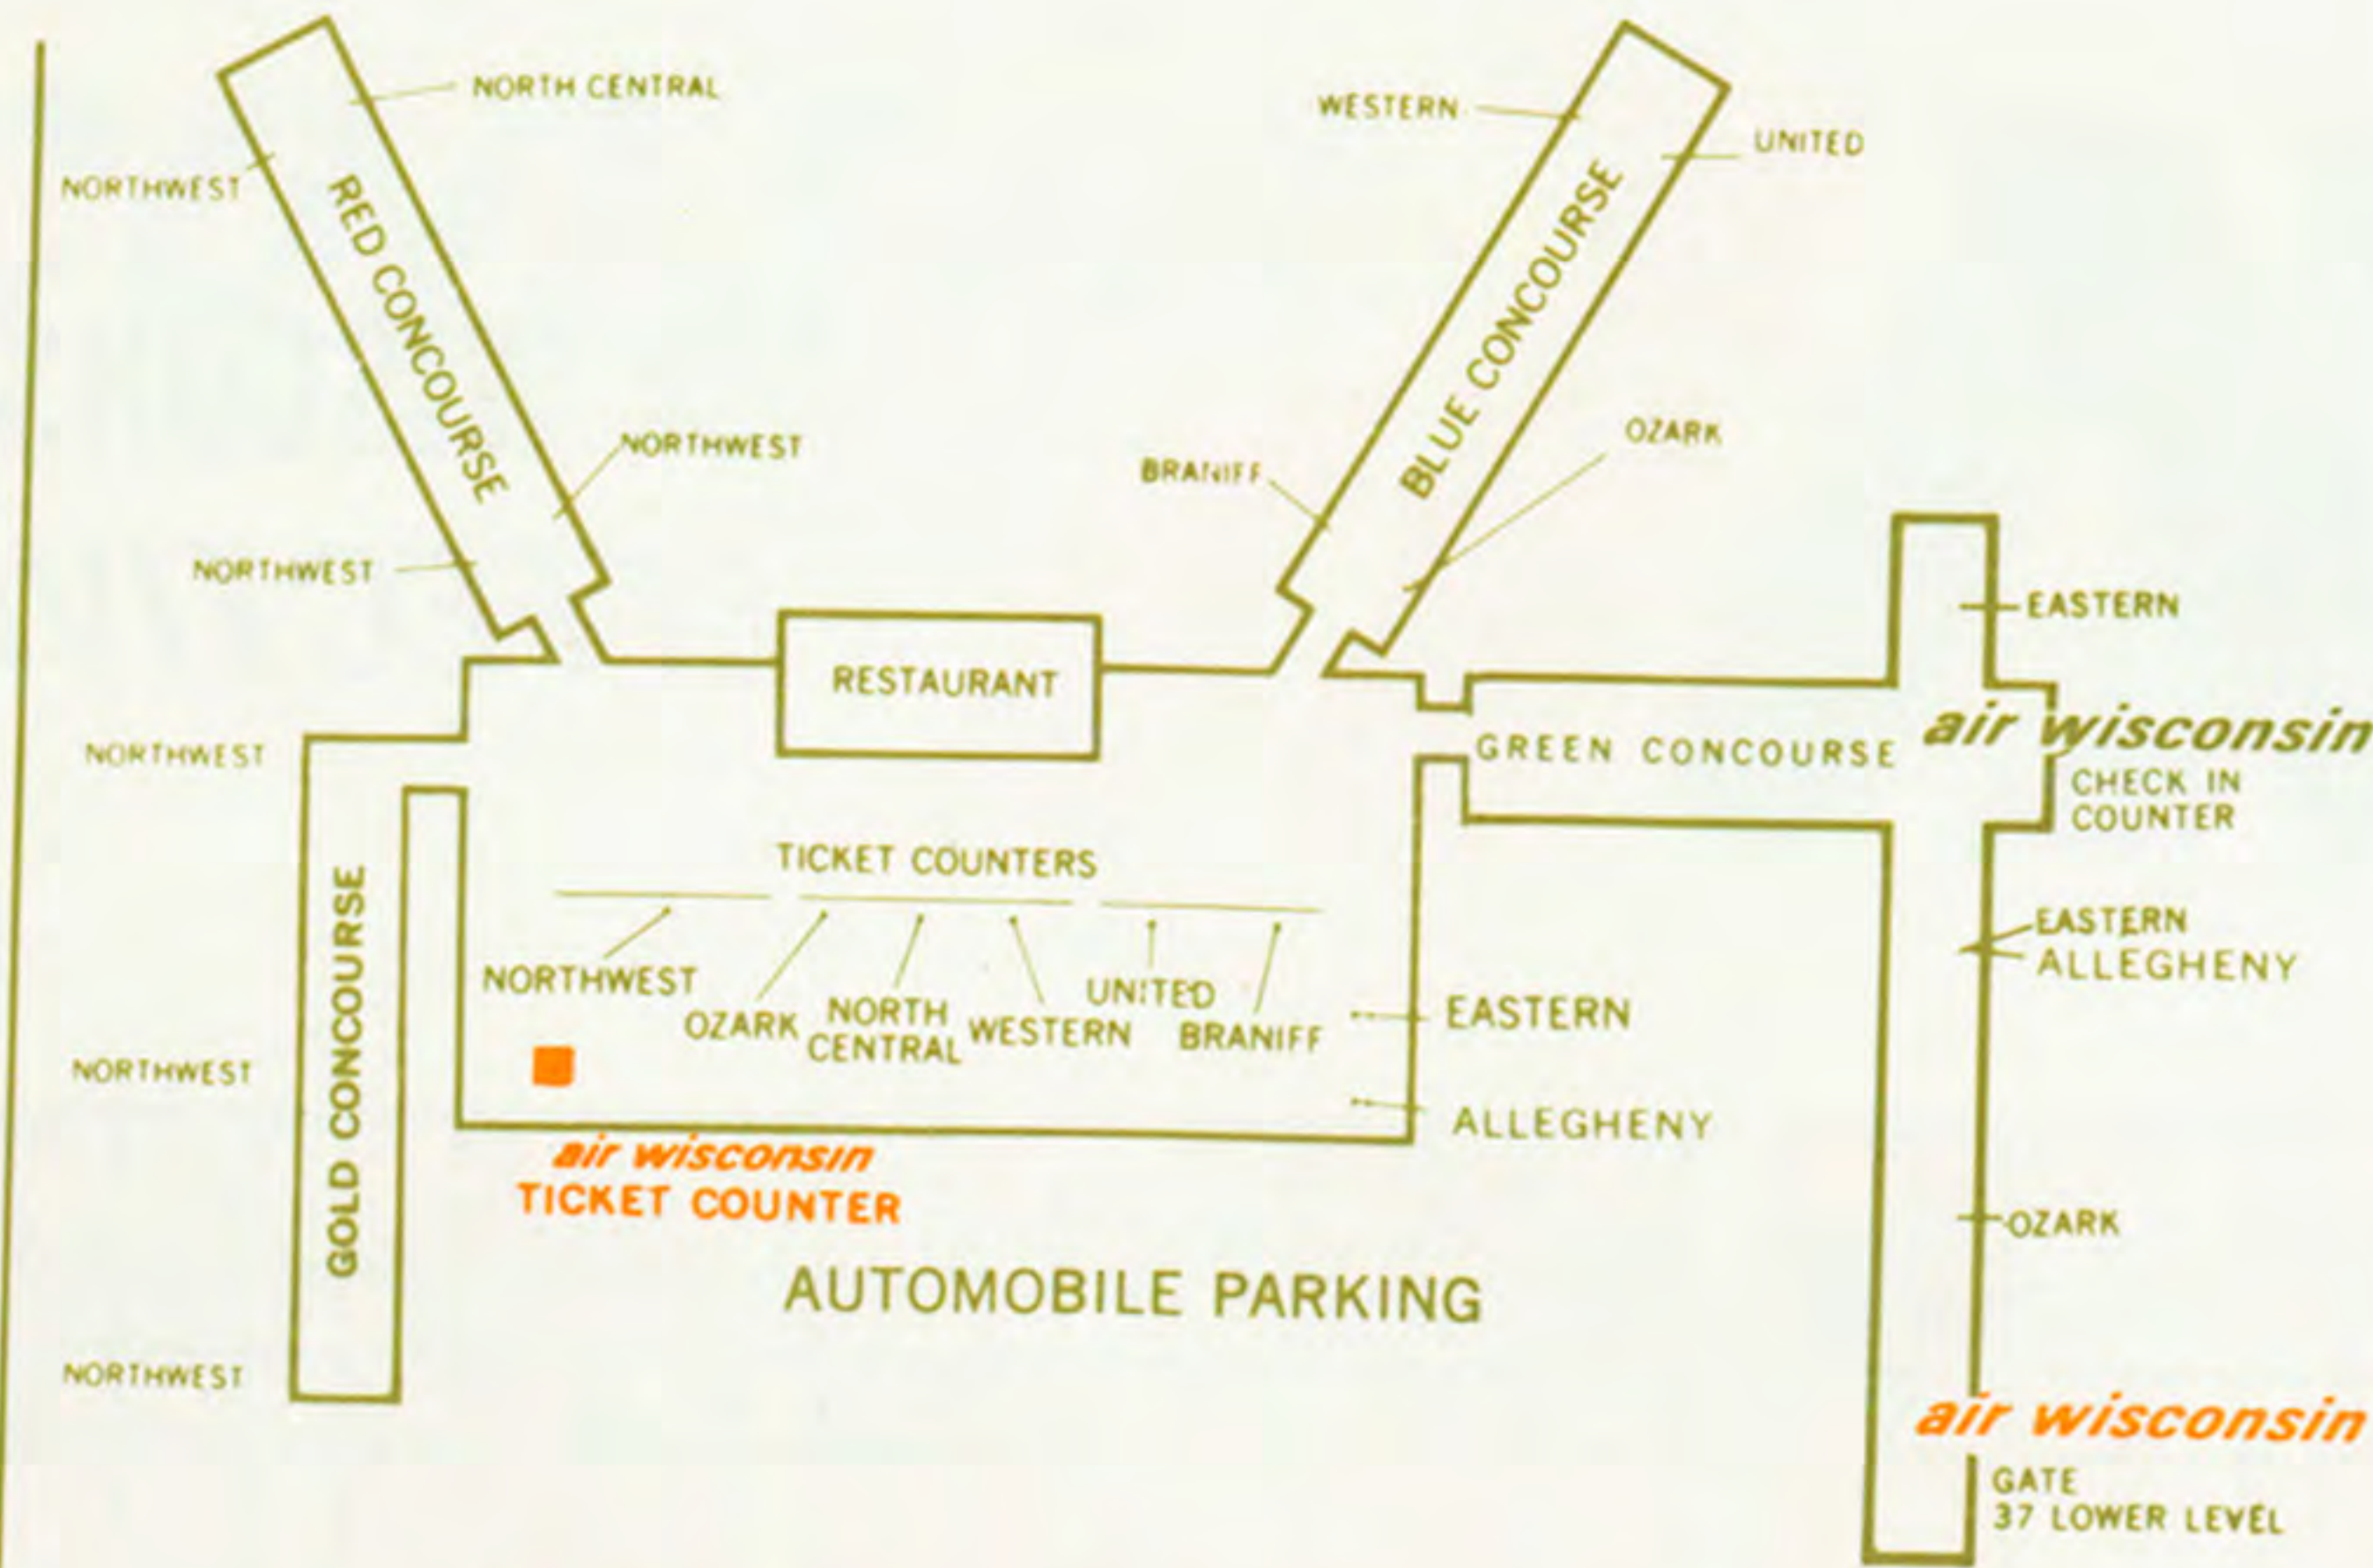

MINNEAPOLIS/ST. PAUL INTERNATIONAL AIRPORT

AIR WISCONSIN BAGGAGE CLAIM IS IN MAIN TERMINAL, LOWER LEVEL - AREA NO. 4

When your travel plans send you to the West, Air Wisconsin suggests you explore the many excellent connections through Minneapolis/St. Paul International Airport.

SPECIAL DISCOUNT FARES

Air Wisconsin and the following carriers now offer new low joint fares to major domestic cities. For information consult your local Air Wisconsin agent.

- American Airlines Tariff No. CAB 269
- Delta Air Lines Tariff No. CAB 181
- Northwest Airlines Tariff No. CAB 499
- Trans World Airlines Tariff No. CAB 231
- United Air Lines Tariff No. CAB 331

Children: Children under 12 years of age accompanied by a fare-paying passenger at least 12 years of age will be 66 2/3% of the full adult fare.

Family Plan: When either parent purchases a full fare ticket the other parent and/or all children 12 through 21 years of age fly at 25% off, any time of day, any day of week.

Youth Fare Reservation Basis: Apply all times for youths at least 12 years of age but less than 22 years of age who hold an Air Wisconsin Youth Club membership card.

Military Fare Reservation Basis: Apply all times for military personnel on active duty with proof of authorized leave.

air wisconsin Passenger Fares

AND	BETWEEN	APPLETON/NEENAH/MENASHA		CHICAGO O'HARE		ELKHART		INDIANAPOLIS WEIR COOK		KOKOMO/PERU/LOGANSPO		LAFAYETTE		MINNEAPOLIS/ST. PAUL		SHEBOYGAN	
		ONE WAY	ROUND TRIP	ONE WAY	ROUND TRIP	ONE WAY	ROUND TRIP	ONE WAY	ROUND TRIP	ONE WAY	ROUND TRIP	ONE WAY	ROUND TRIP	ONE WAY	ROUND TRIP	ONE WAY	ROUND TRIP
CHICAGO O'HARE	A	25.00	50.00	-	-	-	-	-	-	-	-	-	-	-	-	-	-
	AM-AZ	21.30	42.60	-	-	-	-	-	-	-	-	-	-	-	-	-	-
ELKHART	A	37.04	74.08	19.44	38.88	-	-	-	-	-	-	-	-	-	-	-	-
	AM-AZ	31.48	62.96	14.81	29.62	-	-	-	-	-	-	-	-	-	-	-	-
INDIANAPOLIS WEIR COOK	A	46.30	92.60	25.00	50.00	21.30	42.60	-	-	-	-	-	-	-	-	-	-
	AM-AZ	37.96	75.92	21.30	42.60	18.52	37.04	-	-	-	-	-	-	-	-	-	-
KOKOMO/PERU/LOGANSPO	A	43.52	87.04	23.15	46.30	13.89	27.78	13.89	27.78	-	-	-	-	-	-	-	-
	AM-AZ	35.19	70.38	21.30	42.60	12.04	24.08	-	-	-	-	-	-	-	-	-	-
LAFAYETTE	A	37.04	74.08	19.44	38.88	32.41	64.82	13.89	27.78	13.89	27.78	-	-	-	-	-	-
	AM-AZ	31.48	62.96	14.81	29.62	25.93	51.86	12.04	24.08	12.04	24.08	-	-	-	-	-	-
MINNEAPOLIS/ST. PAUL	A	31.48	62.96	43.52	87.04	-	-	-	-	-	-	-	-	-	-	-	-
	AM-AZ	25.93	51.86	37.96	75.92	-	-	-	-	-	-	-	-	-	-	-	-
SHEBOYGAN	A	13.89	27.78	21.30	42.60	31.48	62.96	42.59	85.18	37.04	74.08	31.48	62.96	32.41	64.82	-	-
	AM-AZ	12.04	24.08	18.52	37.04	25.93	51.86	35.19	70.38	32.41	64.82	25.93	51.86	26.85	53.70	-	-
WAUSAU/STEVENS POINT	A	13.89	27.78	26.85	53.70	39.81	79.62	48.15	96.30	47.22	94.44	39.81	79.62	25.00	50.00	19.44	38.88
	AM-AZ	12.04	24.08	21.30	42.60	32.41	64.82	39.81	79.62	38.89	77.78	32.41	64.82	20.37	40.74	16.67	33.34

Explanation of Abbreviations: A—Full Fare AM—Military Fare AZ—Youth Fare All Fares Subject To 8% Federal Tax All travel wholly within the State of Indiana is subject to an additional 2% state tax

AIRLINE TICKETING AND RESERVATIONS CODE "ZW"

IMPORTANT INFORMATION