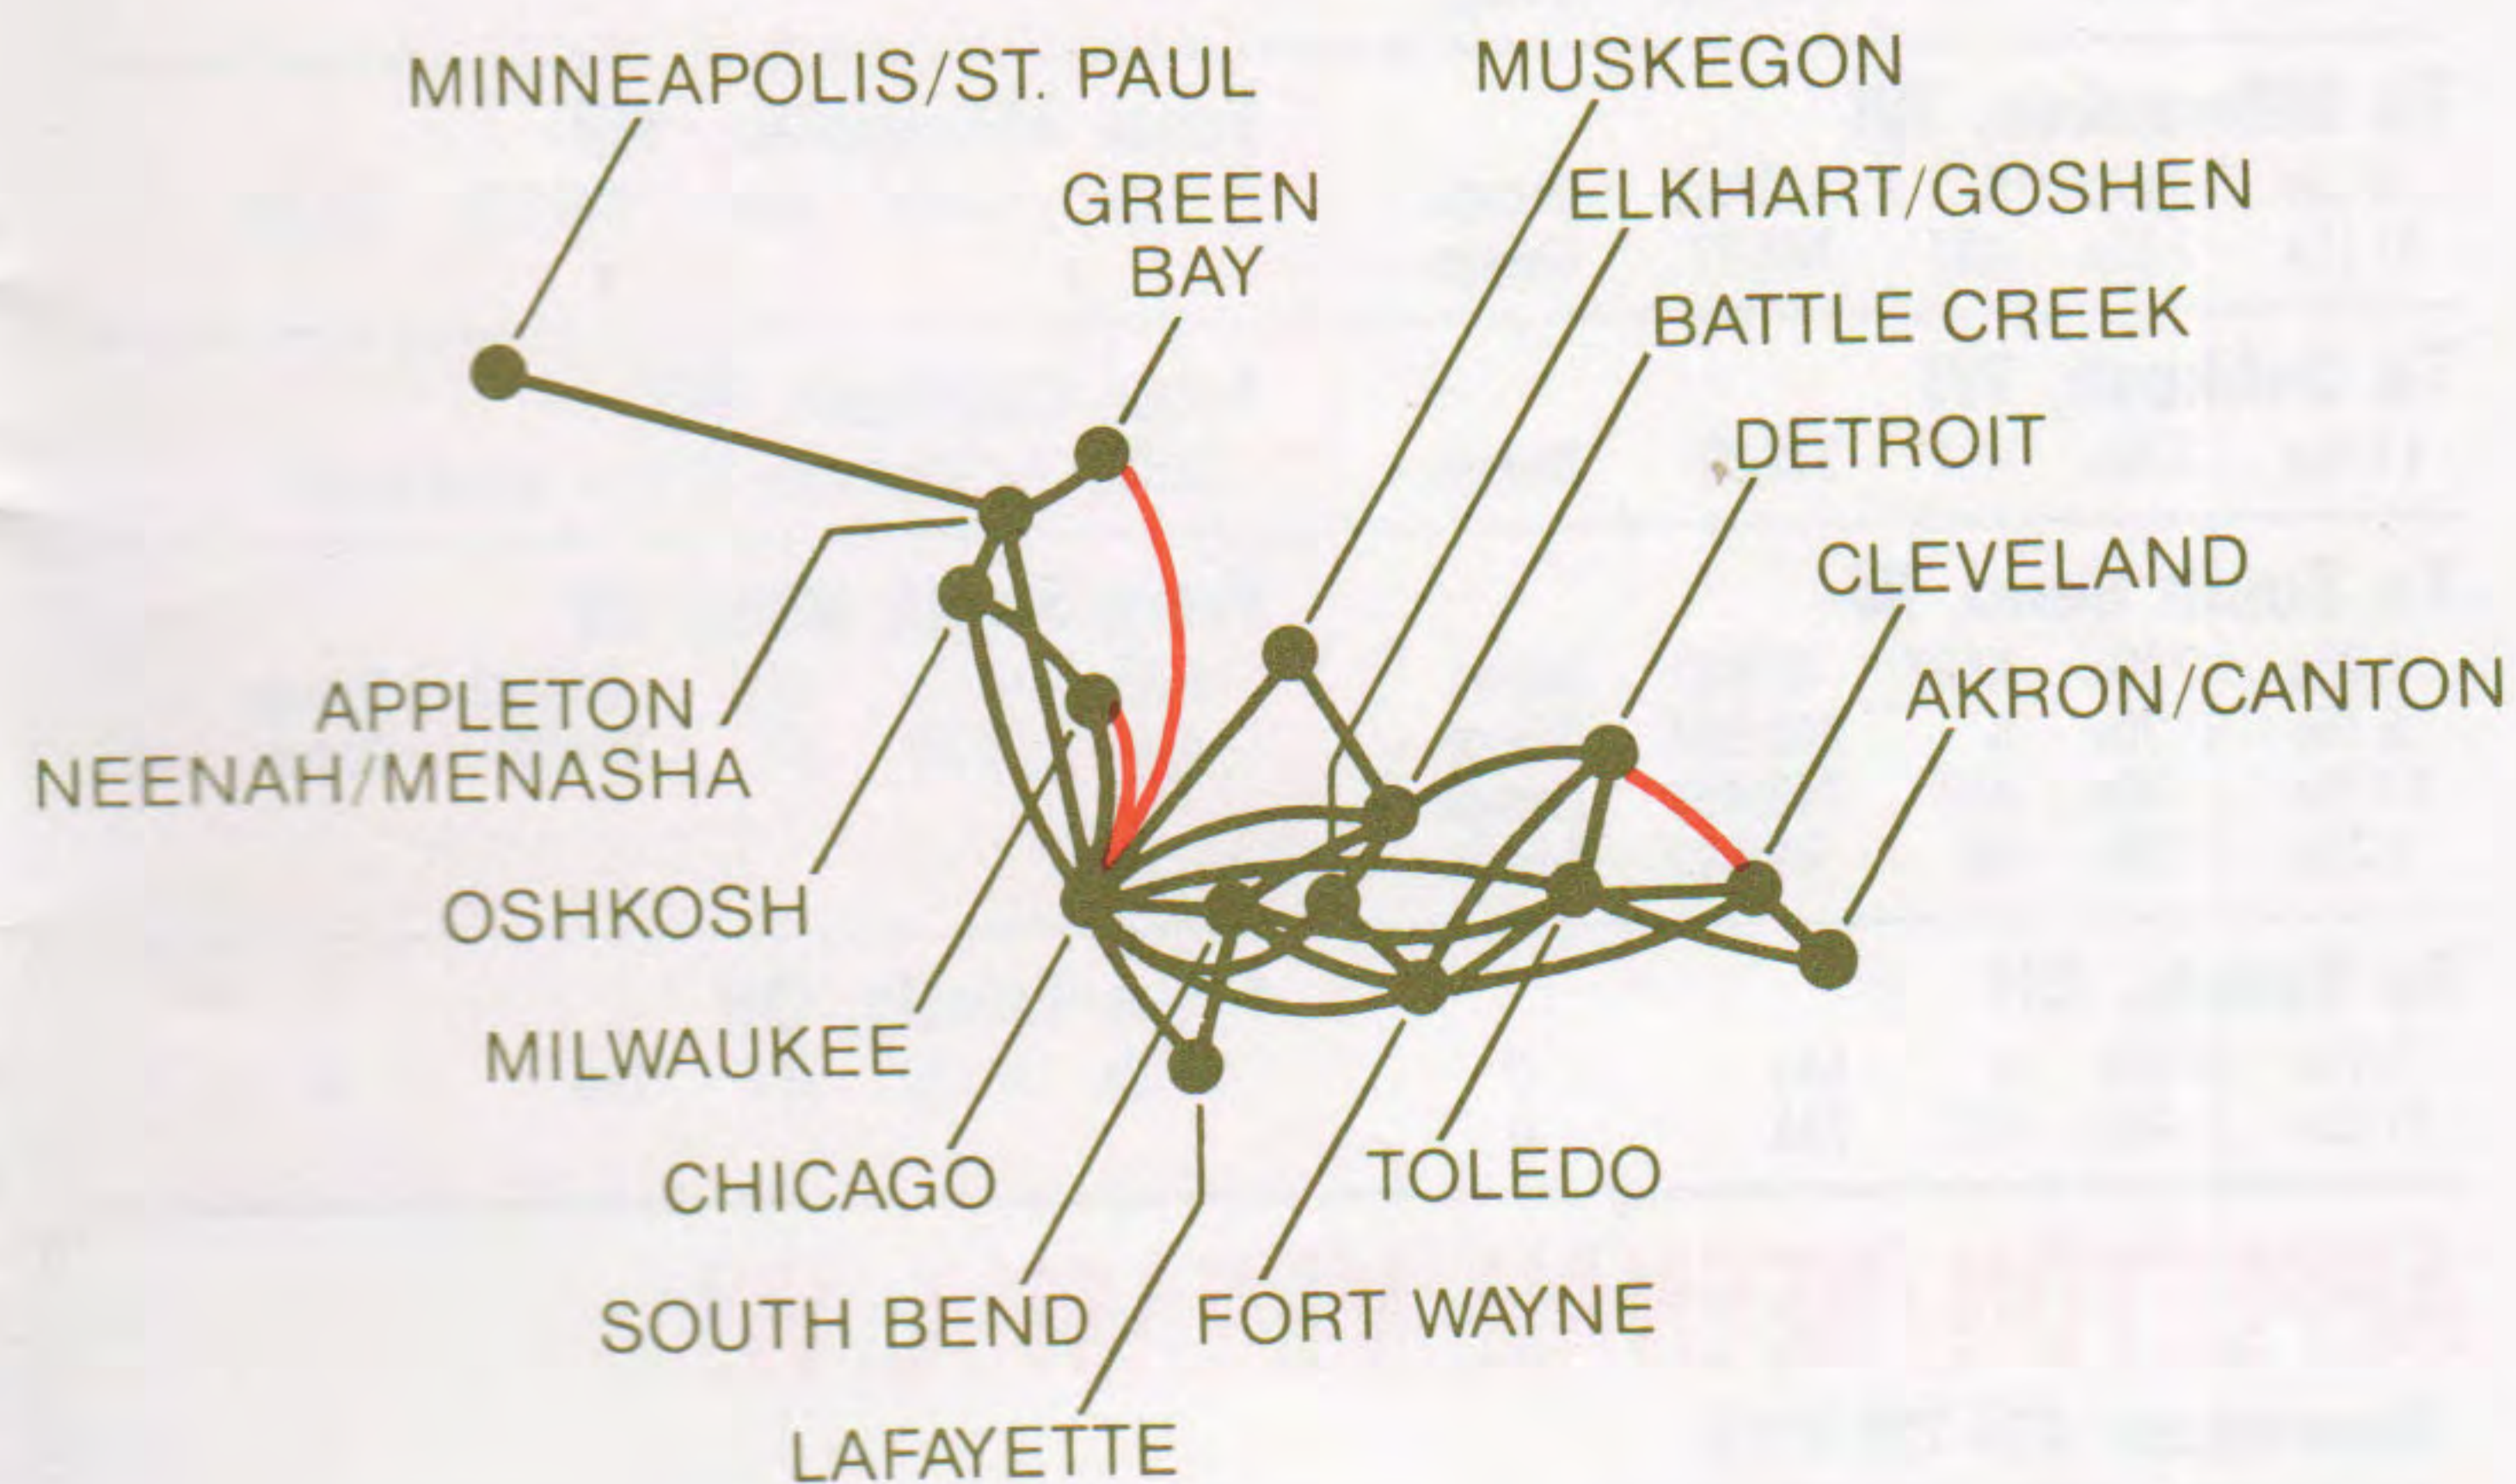

**RESERVATIONS & AIR FREIGHT NUMBERS
PUBLISHED INSIDE SCHEDULE**

air wisconsin

Quick Reference Schedule
Effective September 1, 1983

**Announcing
new, non-stop
service**

Green Bay - Chicago Milwaukee - Chicago Cleveland - Detroit