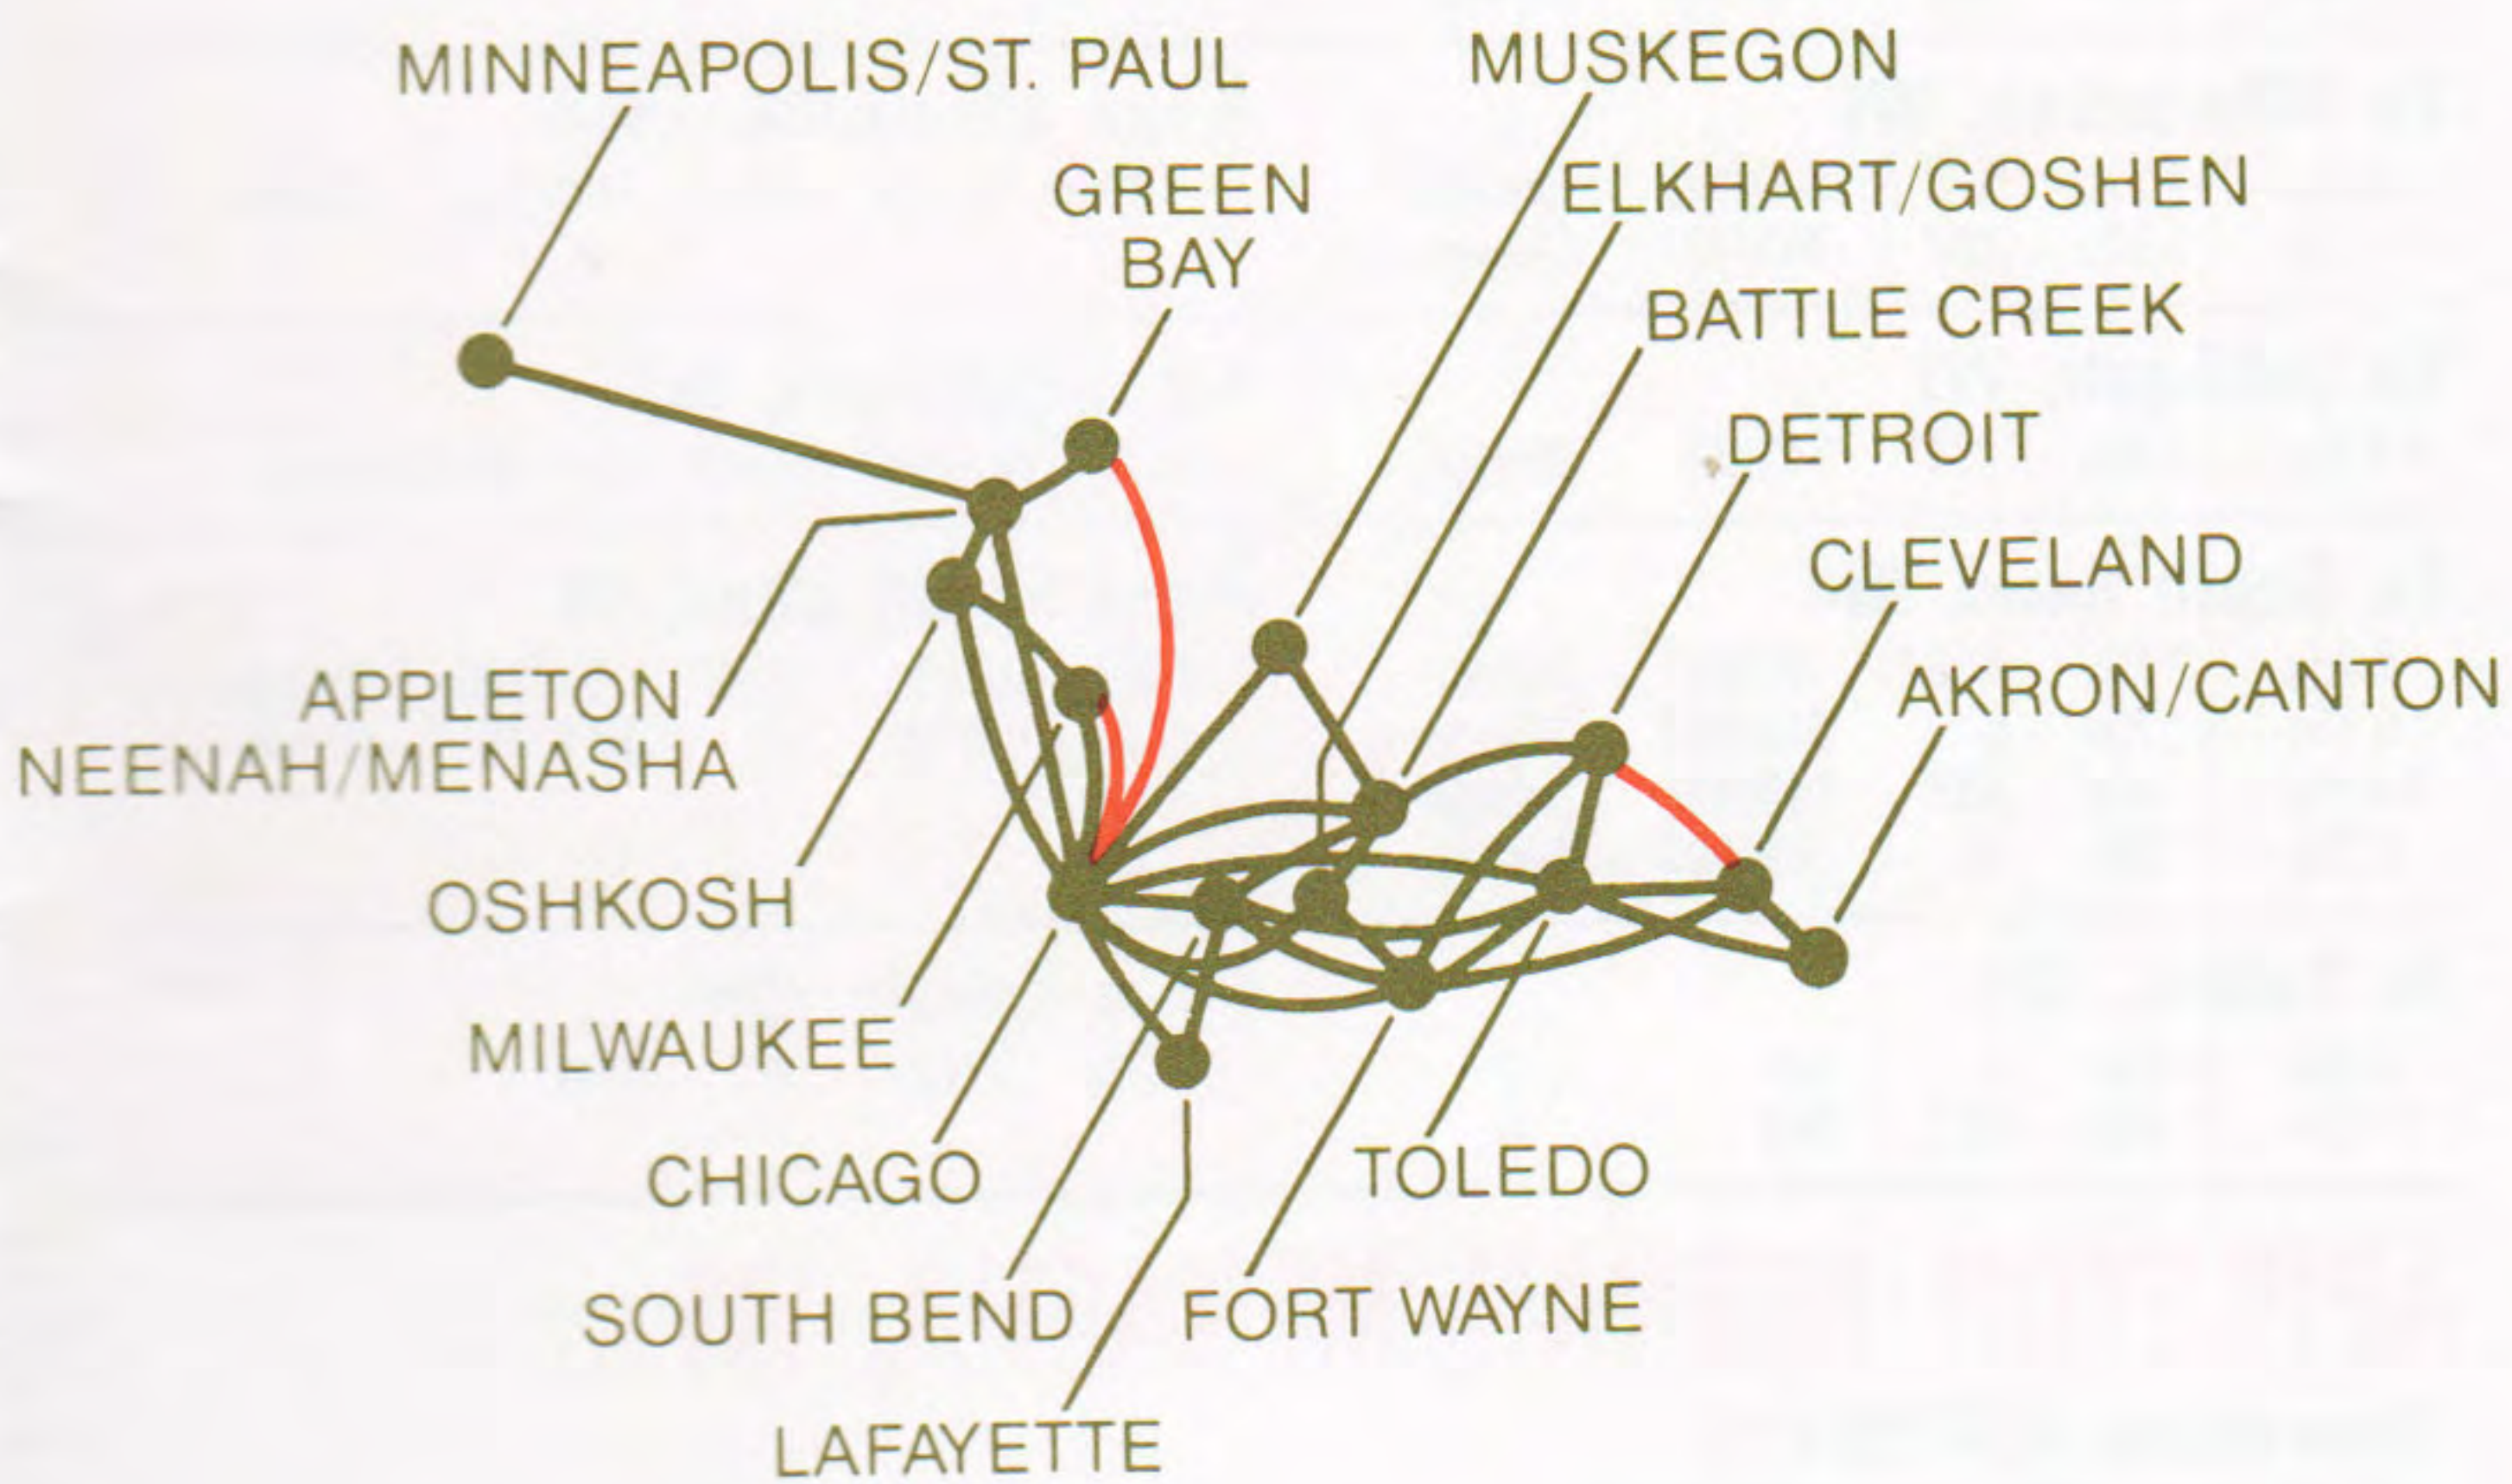

air wisconsin

Quick Reference Schedule
Effective September 1, 1983

**Announcing
new, non-stop
service**

**Green Bay - Chicago
Milwaukee - Chicago
Cleveland - Detroit**

For more information call Air Wisconsin or your Travel Advisor.