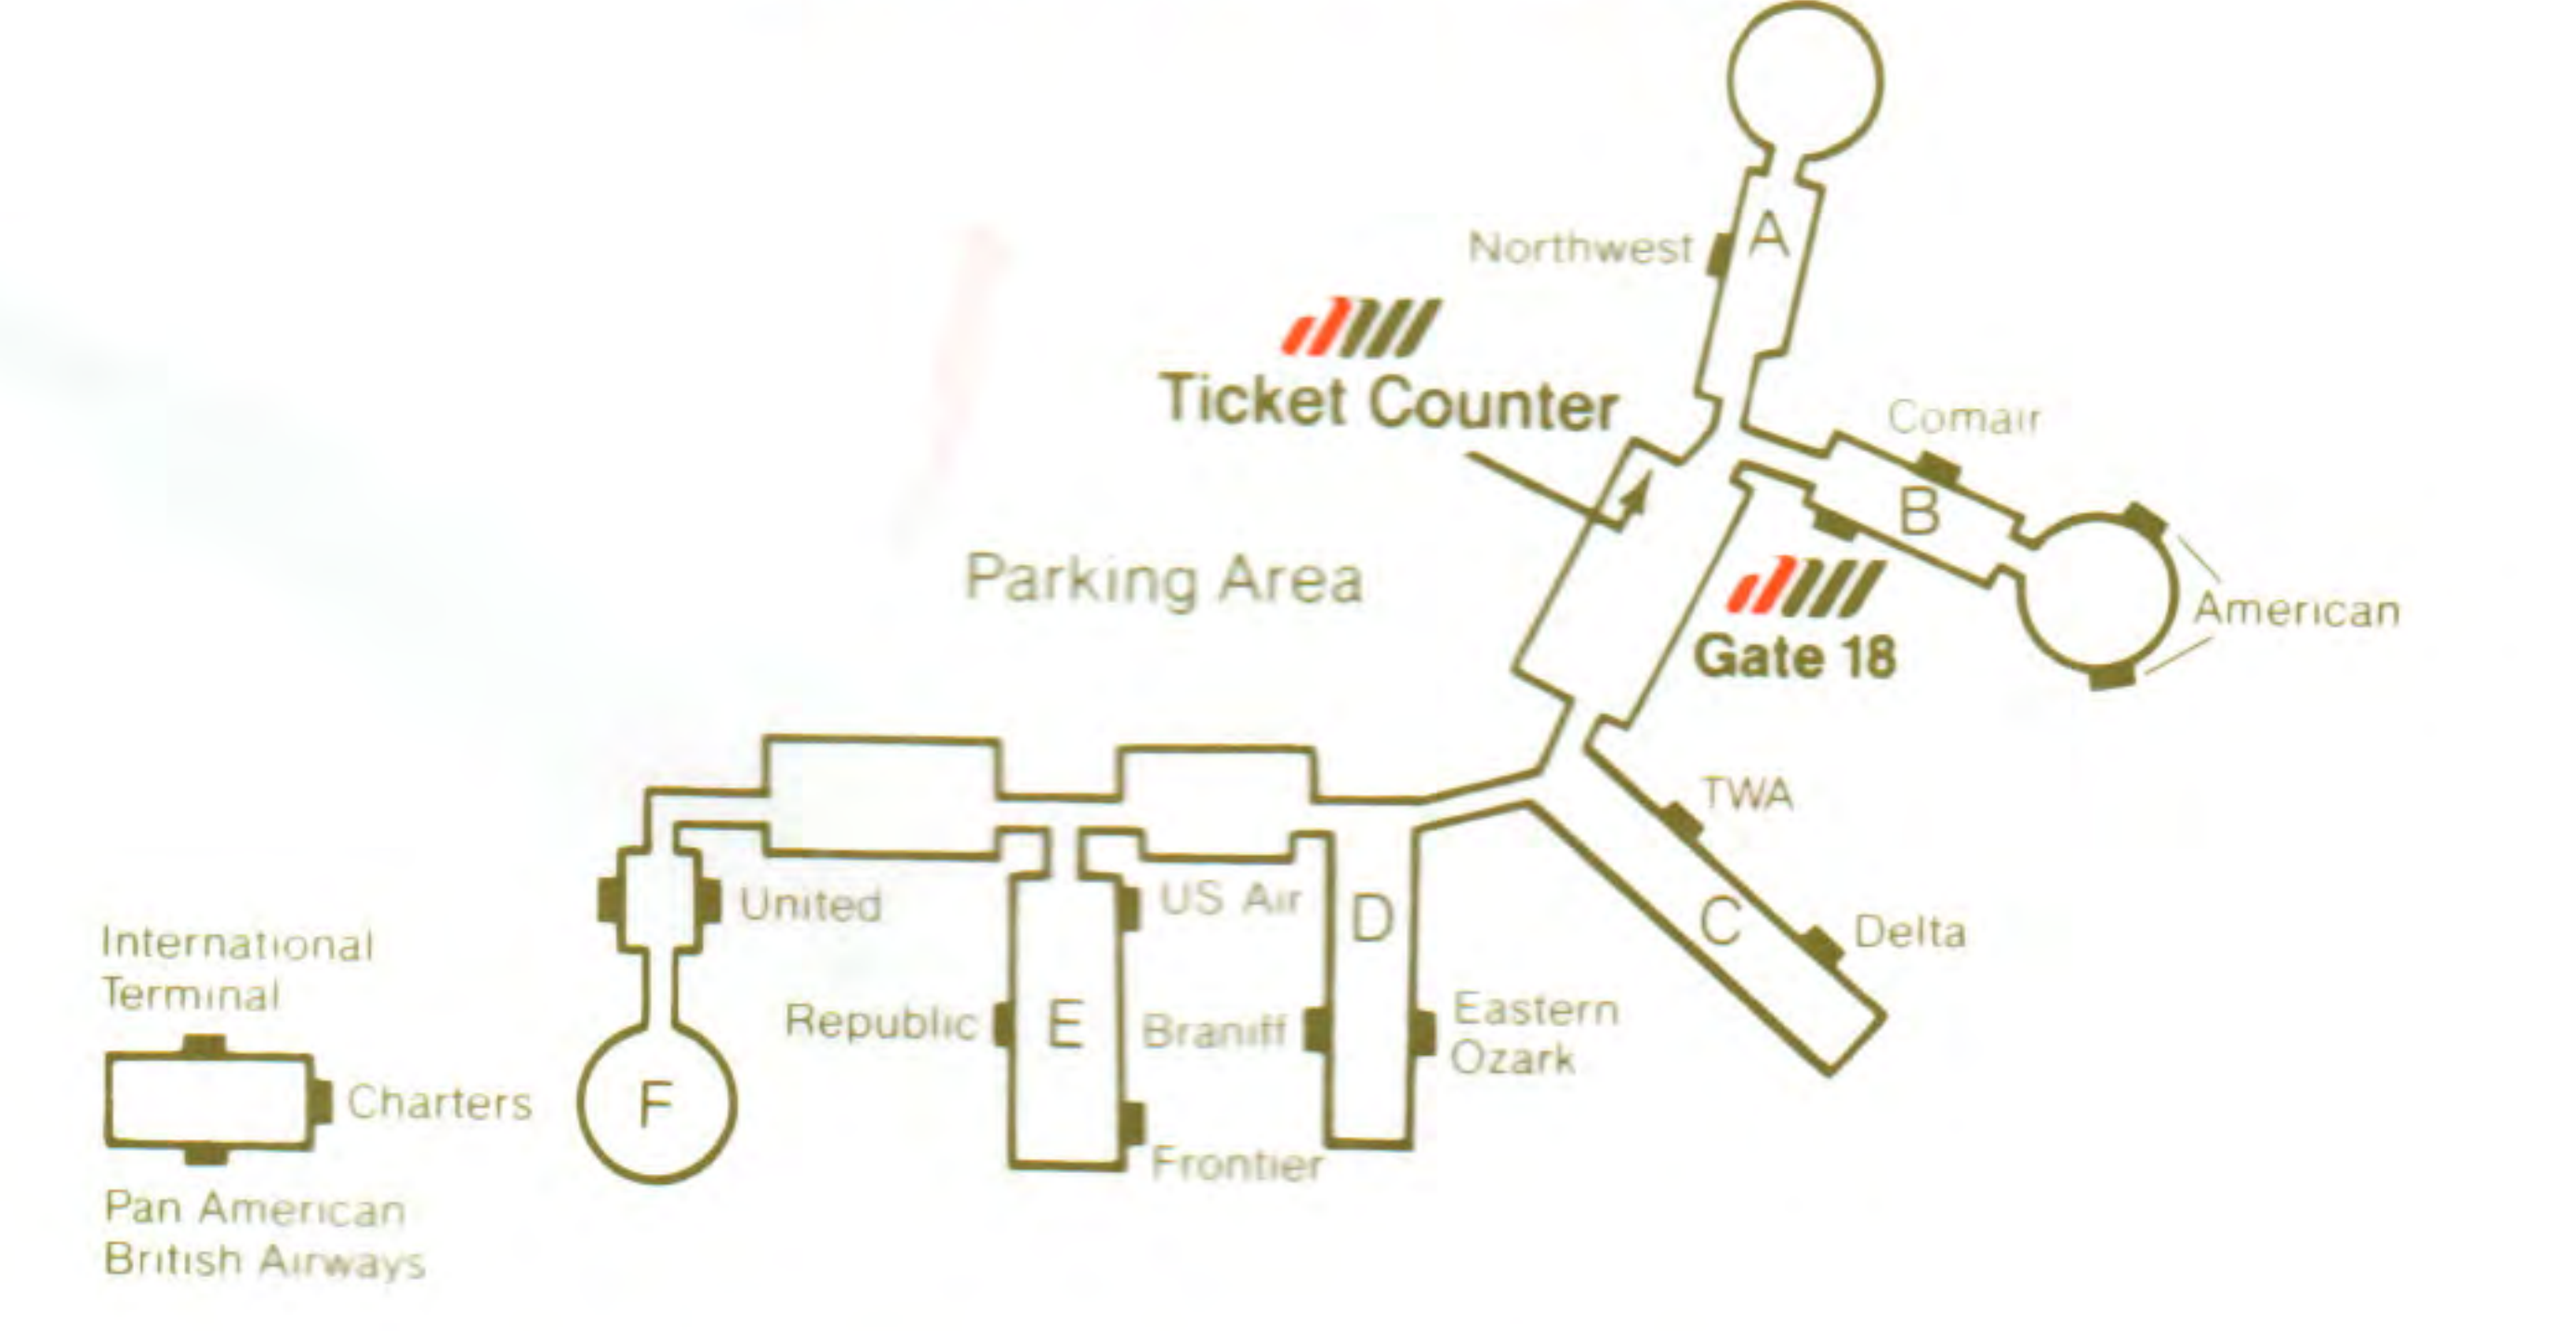

Detroit Metro Airport

Flight Schedule Data copyright © 1984 by Official Airline Guides, Inc., Oak Brook, Illinois, U.S.A.