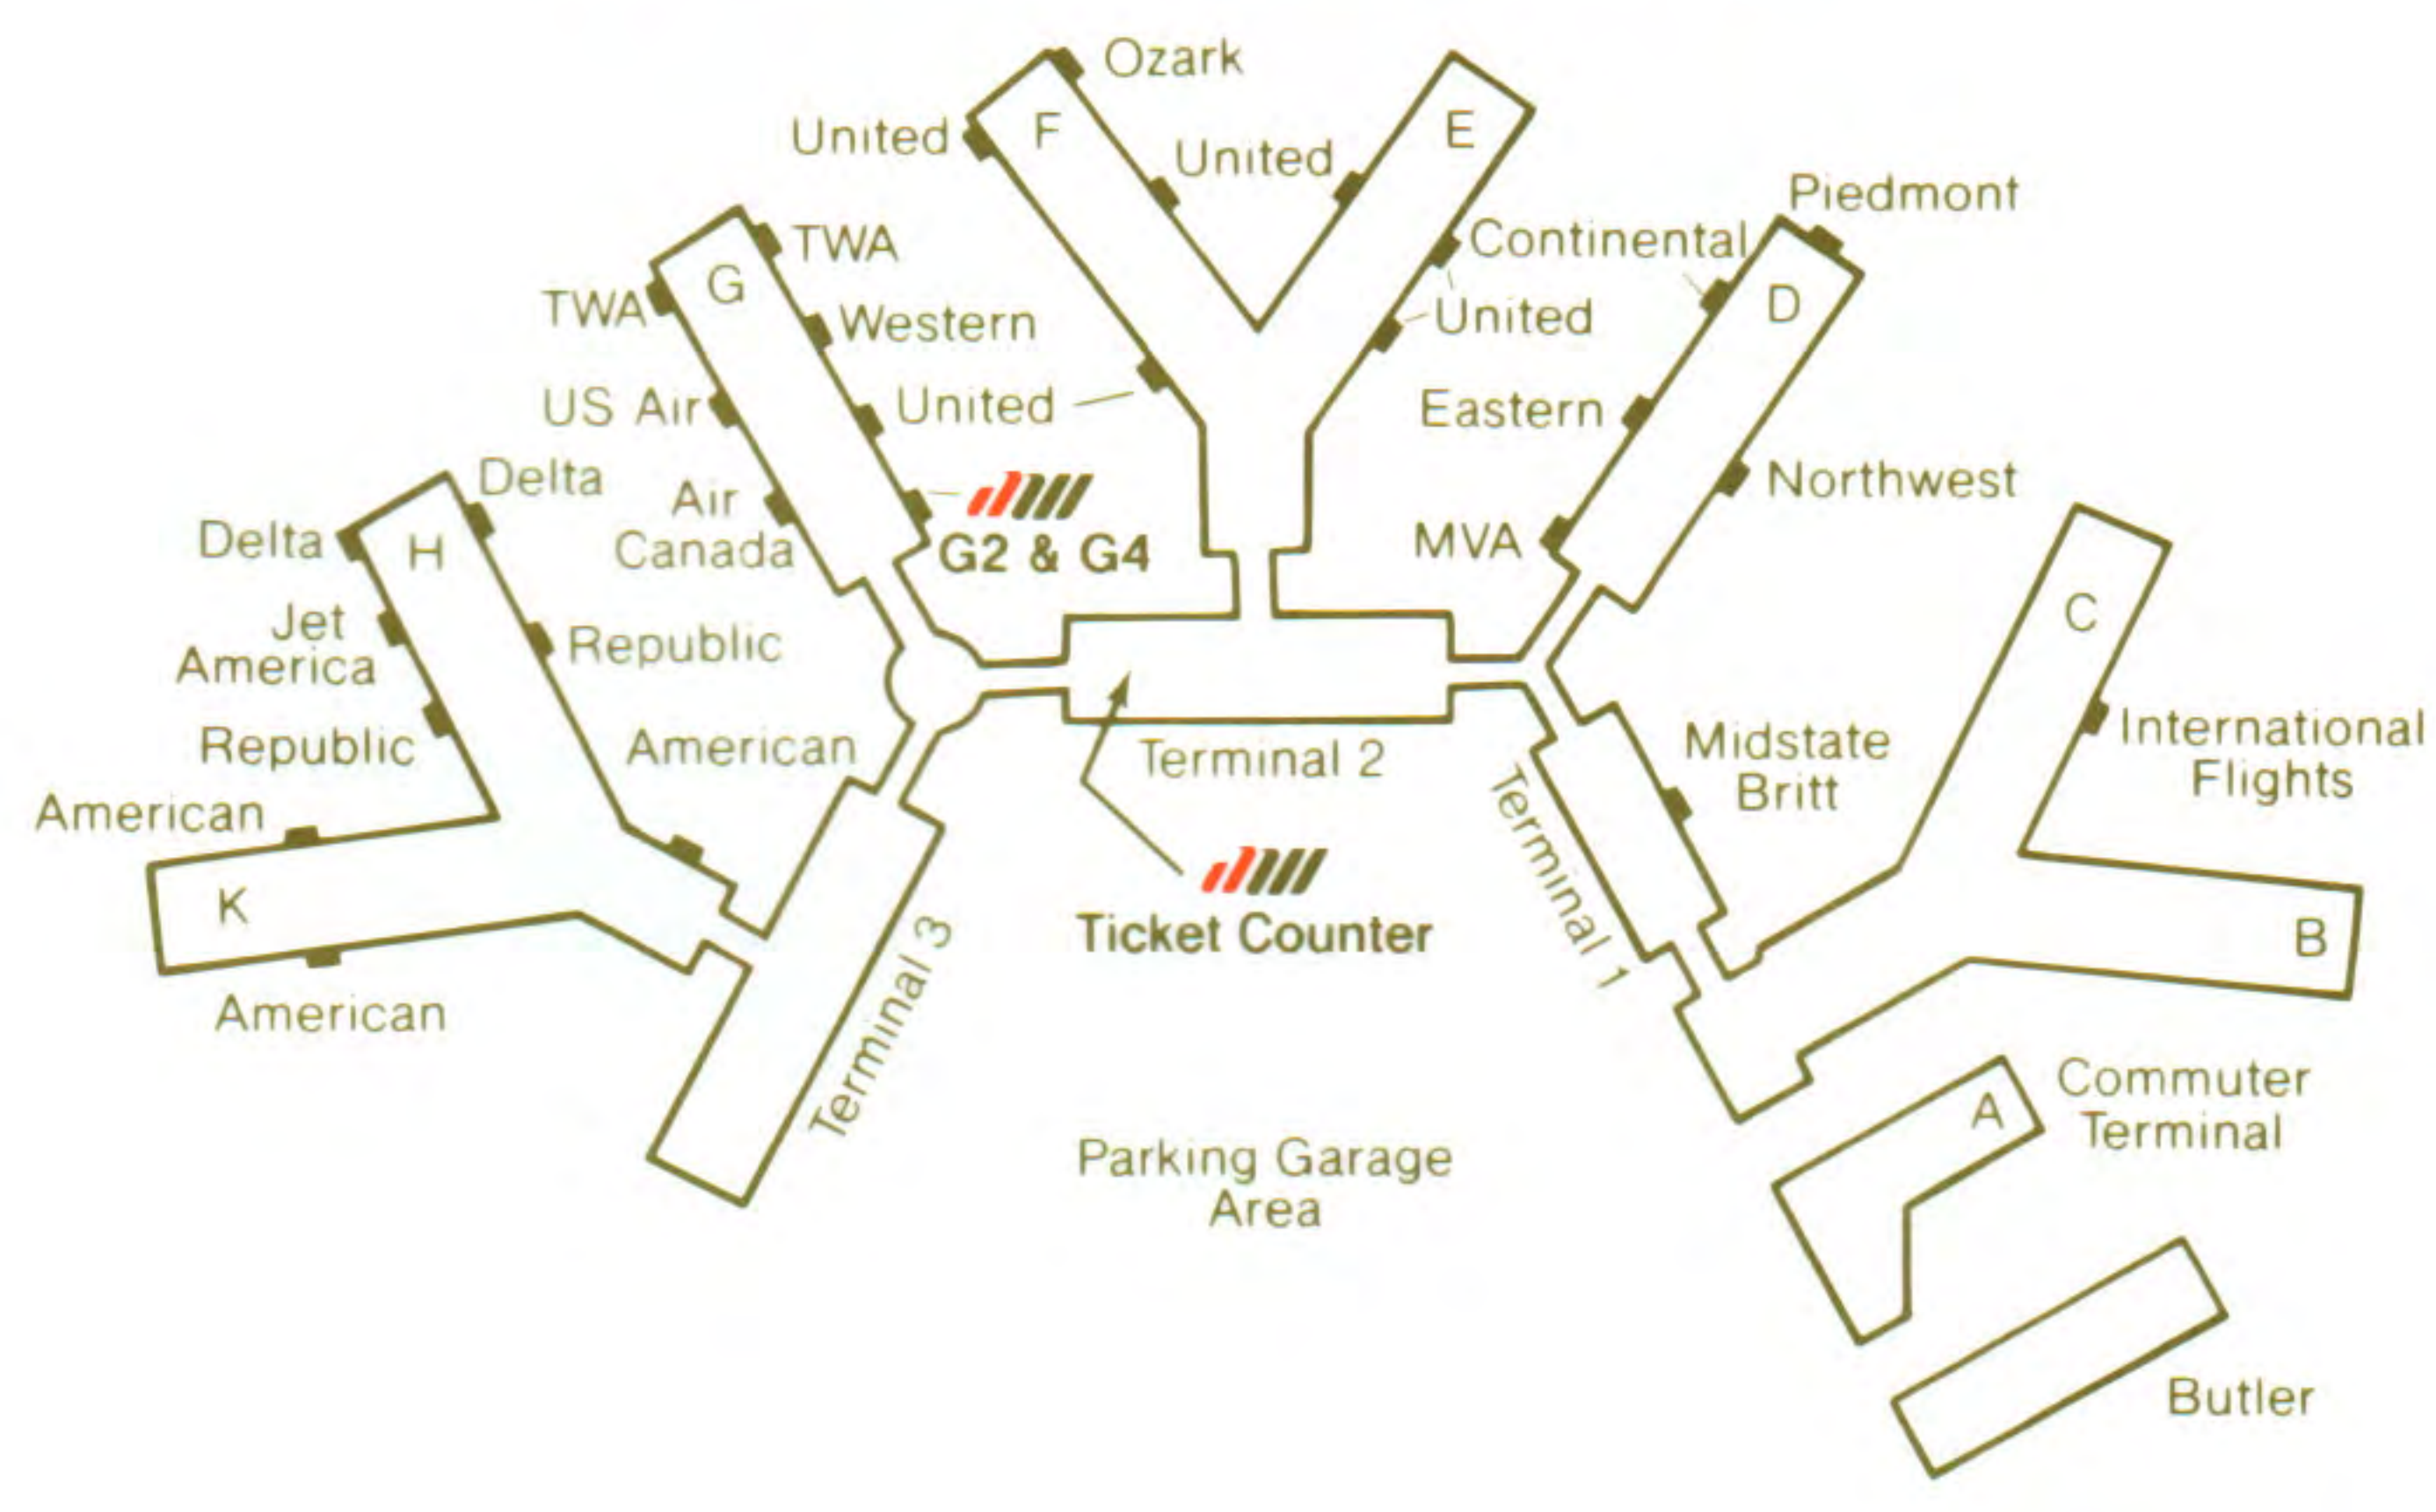

Leave	Arrive	Freq.	Flight No.	Stops/Via	Leave	Arrive	Freq.	Flight No.	Stops/Via
To Milwaukee, WI					From Milwaukee, WI				
7 25a	8 07a	X567	701/71	Chicago	7 10a	10 30a	X567	70/700	Chicago
7 25a	10 27a	X7	701/75	Chicago	8 40a	1 12p	X67	72/702	Chicago
11 15a	1 27p	X67	743/79	Chicago	12 27p	3 30p	X6	74/744	Chicago
1 45p	3 27p	X7	703/81	Chicago	5 28p	8 20p	X67	80/706	Chicago
5 33p	7 12p	X6	745/83	Chicago	5 28p	8 50p	7	80/646	Chicago

Leave	Arrive	Freq.	Flight No.	Stops/Via	Leave	Arrive	Freq.	Flight No.	Stops/Via
To Muskegon, MI					From Muskegon, MI				
7 25a	10 12a	X67	701/260	Chicago	7 35a	10 30a	X567	261/700	Chicago
1 45p	4 27p	X67	703/264	Chicago	7 35a	12 05p	6	261/560	Chicago
1 45p	6 42p	X7	703/266	Chicago	12 35p	3 30p	X67	263/744	Chicago
					4 45p	8 20p	X67	267/706	Chicago
					4 45p	8 50p	7	267/646	Chicago

Leave	Arrive	Freq.	Flight No.	Stops/Via	Leave	Arrive	Freq.	Flight No.	Stops/Via
To Oshkosh, WI					From Oshkosh, WI				
7 25a	11 15a	X7	701/75	Chicago	6 30a	10 30a	X567	70/700	Chicago
11 15a	1 44p	X67	743/175	Chicago	8 00a	1 12p	5	72/702	Chicago
1 45p	4 15p	X67	703/81	Chicago	11 45a	3 30p	X6	74/744	Chicago
					4 45p	8 20p	X67	80/706	Chicago
					4 45p	8 50p	7	80/646	Chicago

Leave	Arrive	Freq.	Flight No.	Stops/Via	Leave	Arrive	Freq.	Flight No.	Stops/Via
TOLEDO, OH (Cont'd)									
To South Bend, IN					From South Bend, IN				
9 50a	10 00a	6	551	1	11 40a	1 12p	X67	702	0
11 15a	10 48a	X67	743	0	11 40a	1 50p	7	554	1
1 45p	1 18p	X7	703	0					
4 00p	4 10p	6	555	1					

NEW CONVENIENT TERMINAL LOCATIONS
O'Hare International Airport