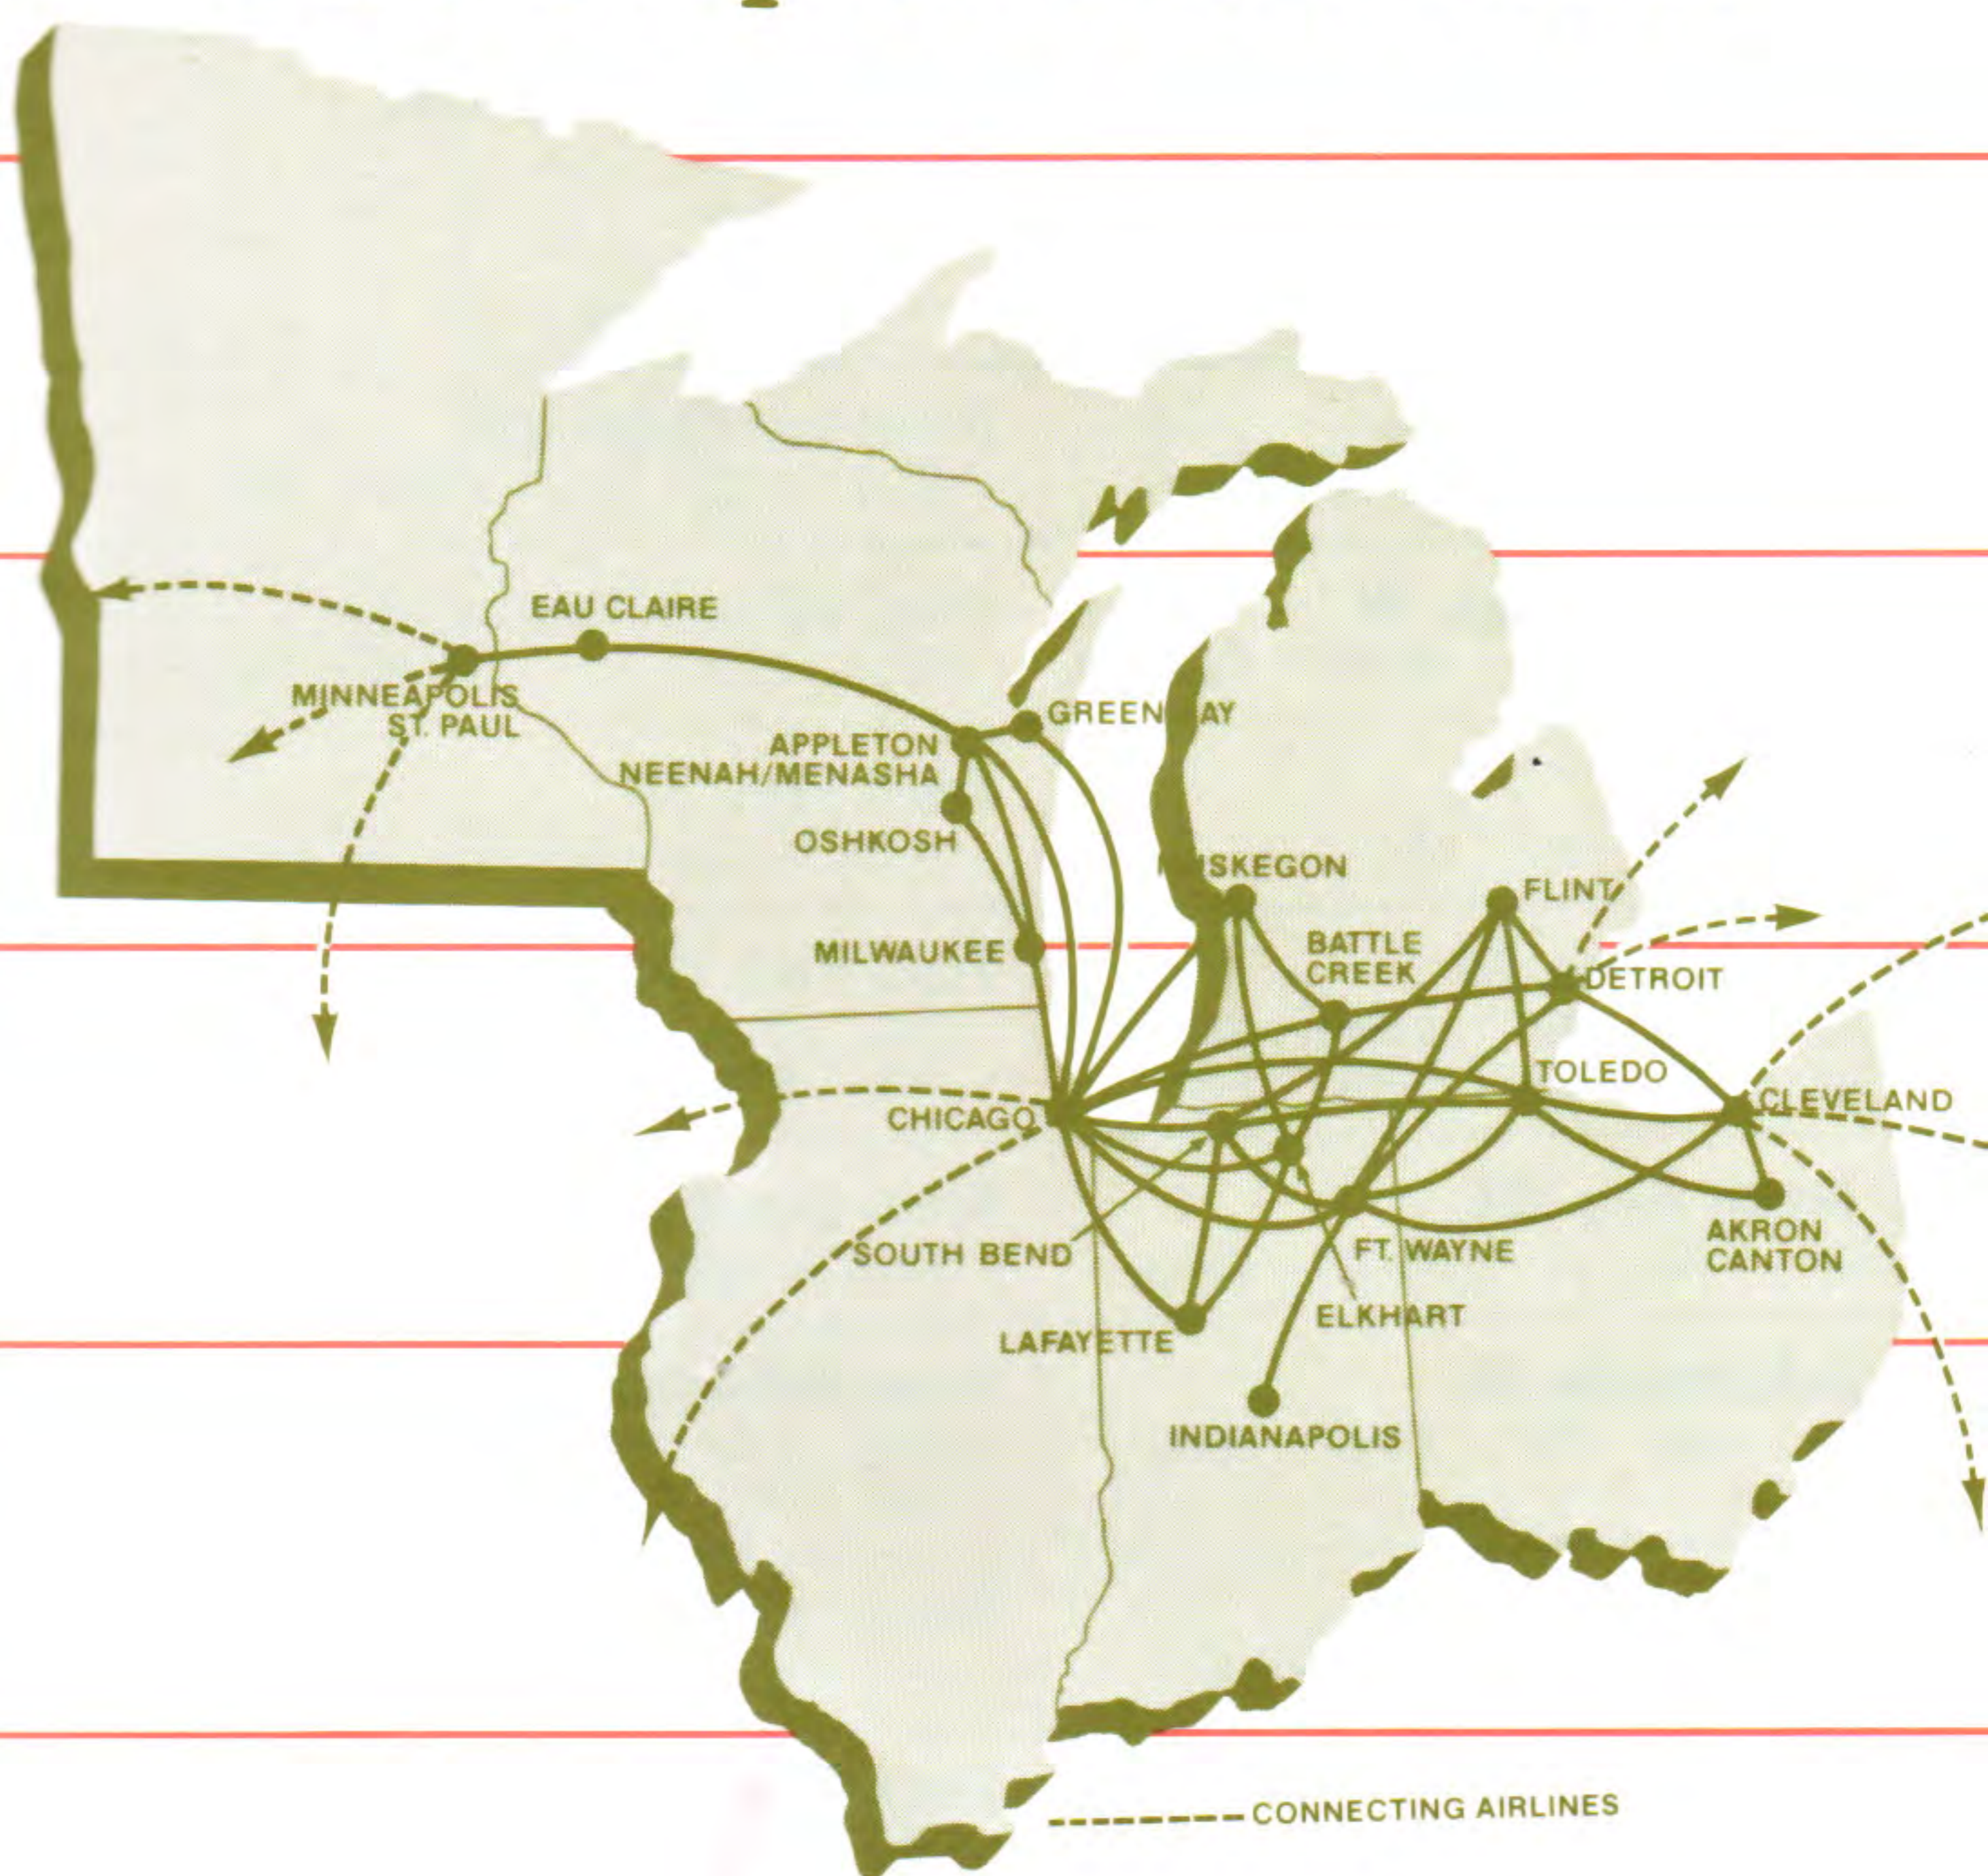

air wisconsin

QUICK REFERENCE SCHEDULE
EFFECTIVE JUNE 1, 1984

One Step to the World!

For more information call Air Wisconsin or your Travel Advisor.

AIR WISCONSIN IS A CAB CERTIFICATED CARRIER
SERVING PASSENGERS AIR FREIGHT