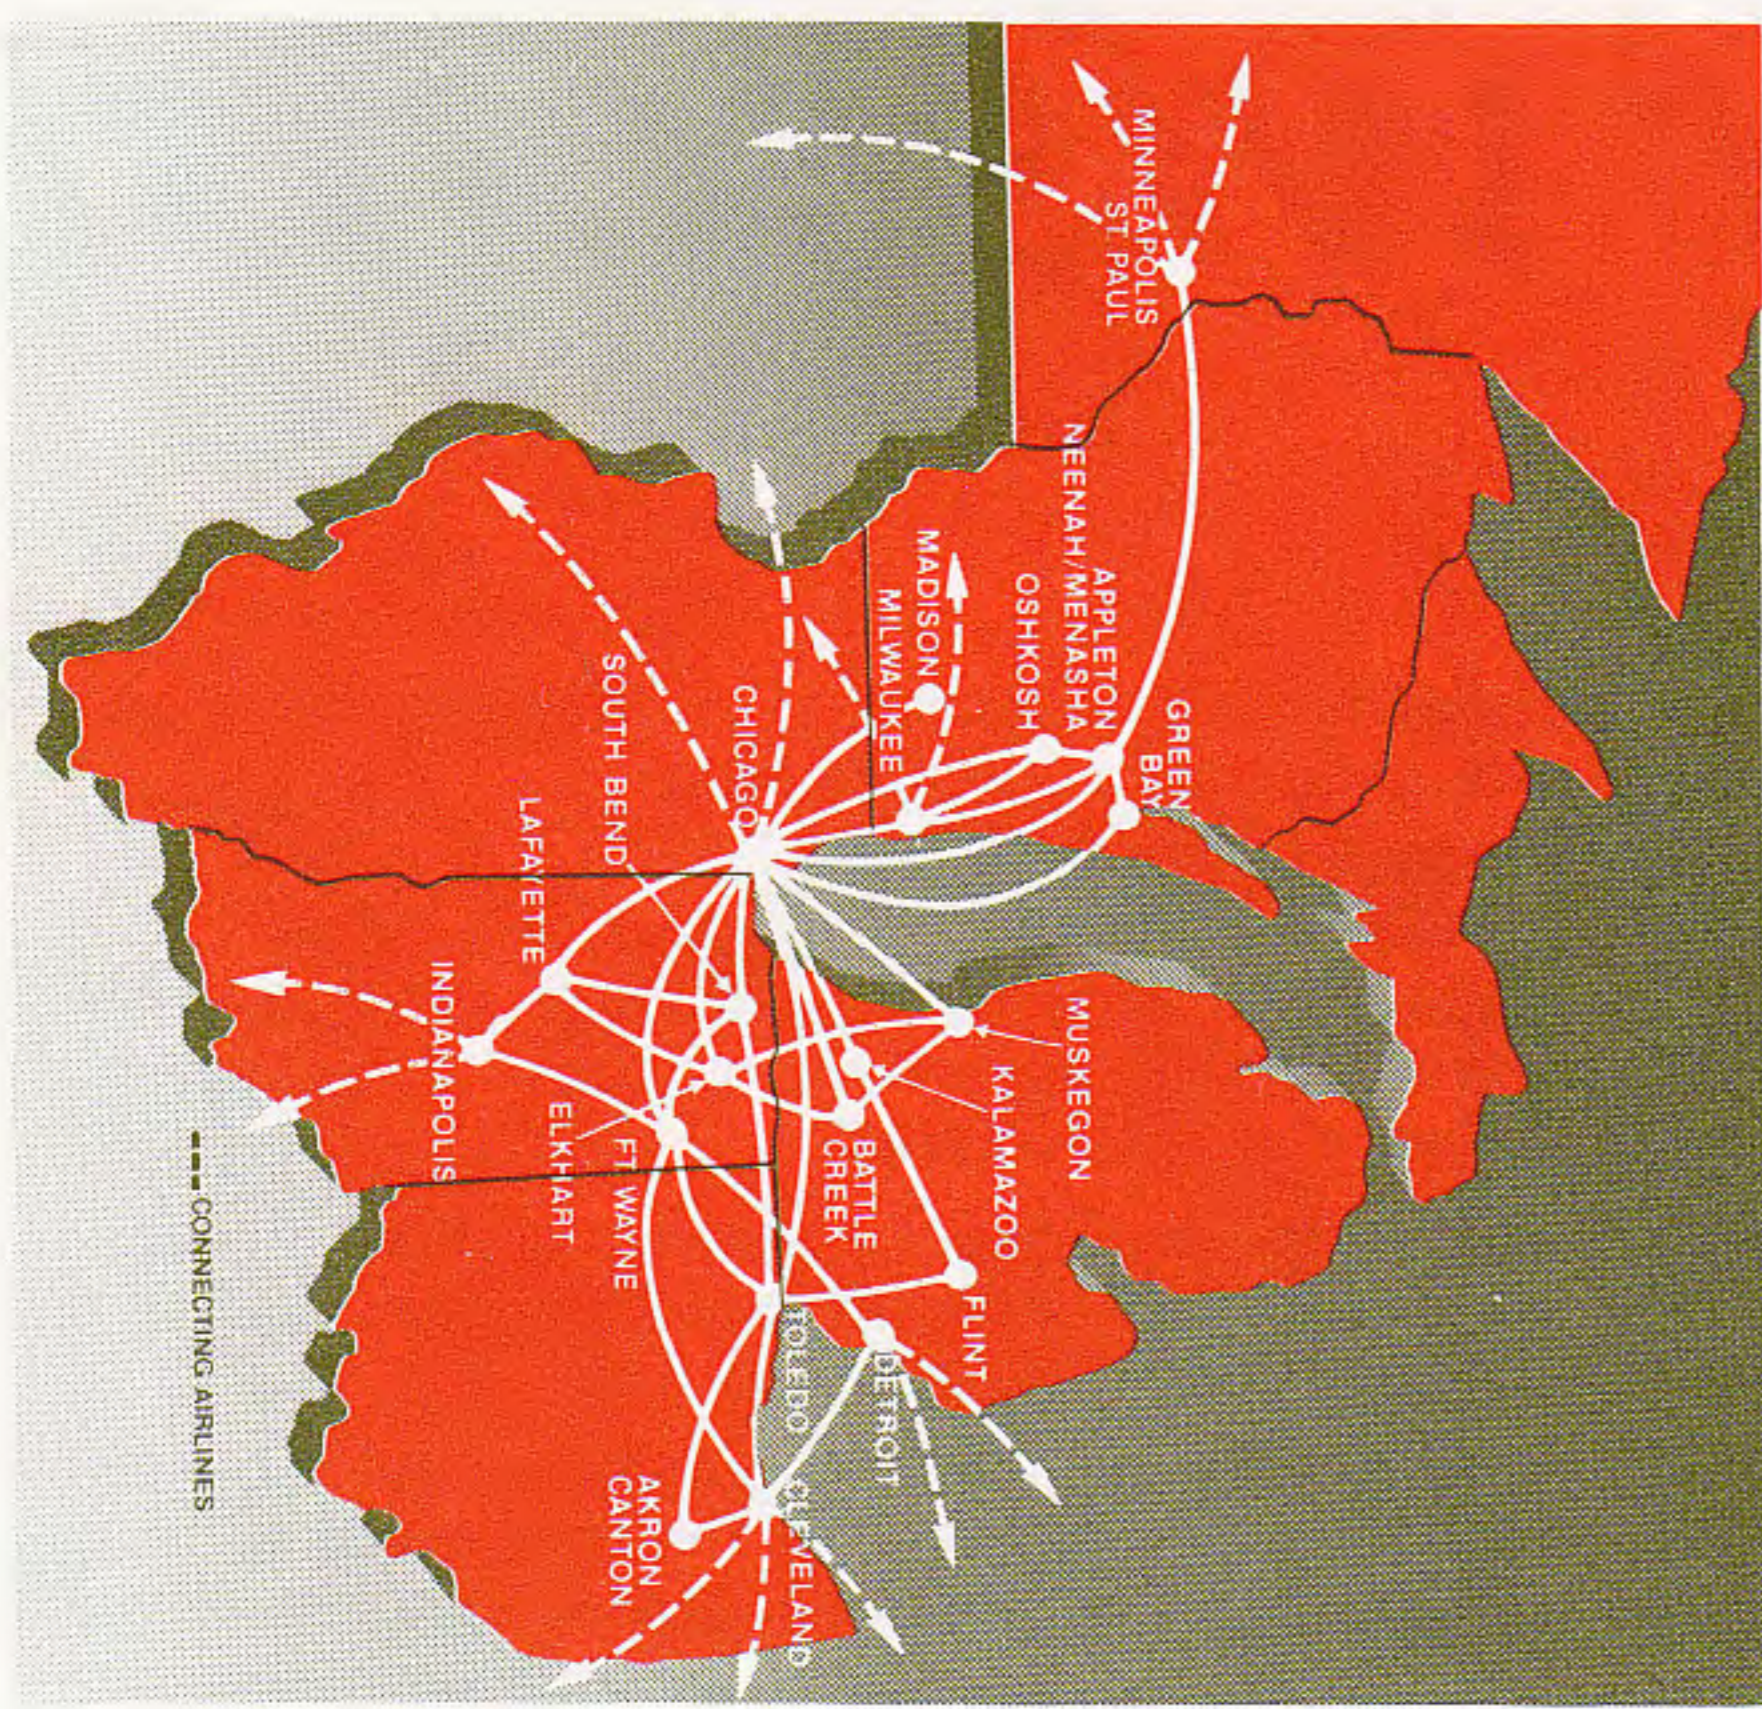

Air Wisconsin

One Step to the World.

QUICK REFERENCE SCHEDULE
EFFECTIVE OCTOBER 28, 1984

NOW SERVING MADISON, WI WITH
ROUND-TRIP JET SERVICE TO CHICAGO

Welcome aboard our widebodied aircraft.

AIR WISCONSIN IS A CAB CERTIFICATED CARRIER
SERVING PASSENGERS & AIR FREIGHT.

Air Wisconsin

One Step to the World.

QUICK REFERENCE SCHEDULE
EFFECTIVE OCTOBER 28, 1984

NOW SERVING MADISON, WI WITH
ROUND-TRIP JET SERVICE TO CHICAGO

AIR WISCONSIN

OUTAGAMIE COUNTY AIRPORT
APPLETON, WISCONSIN 54915