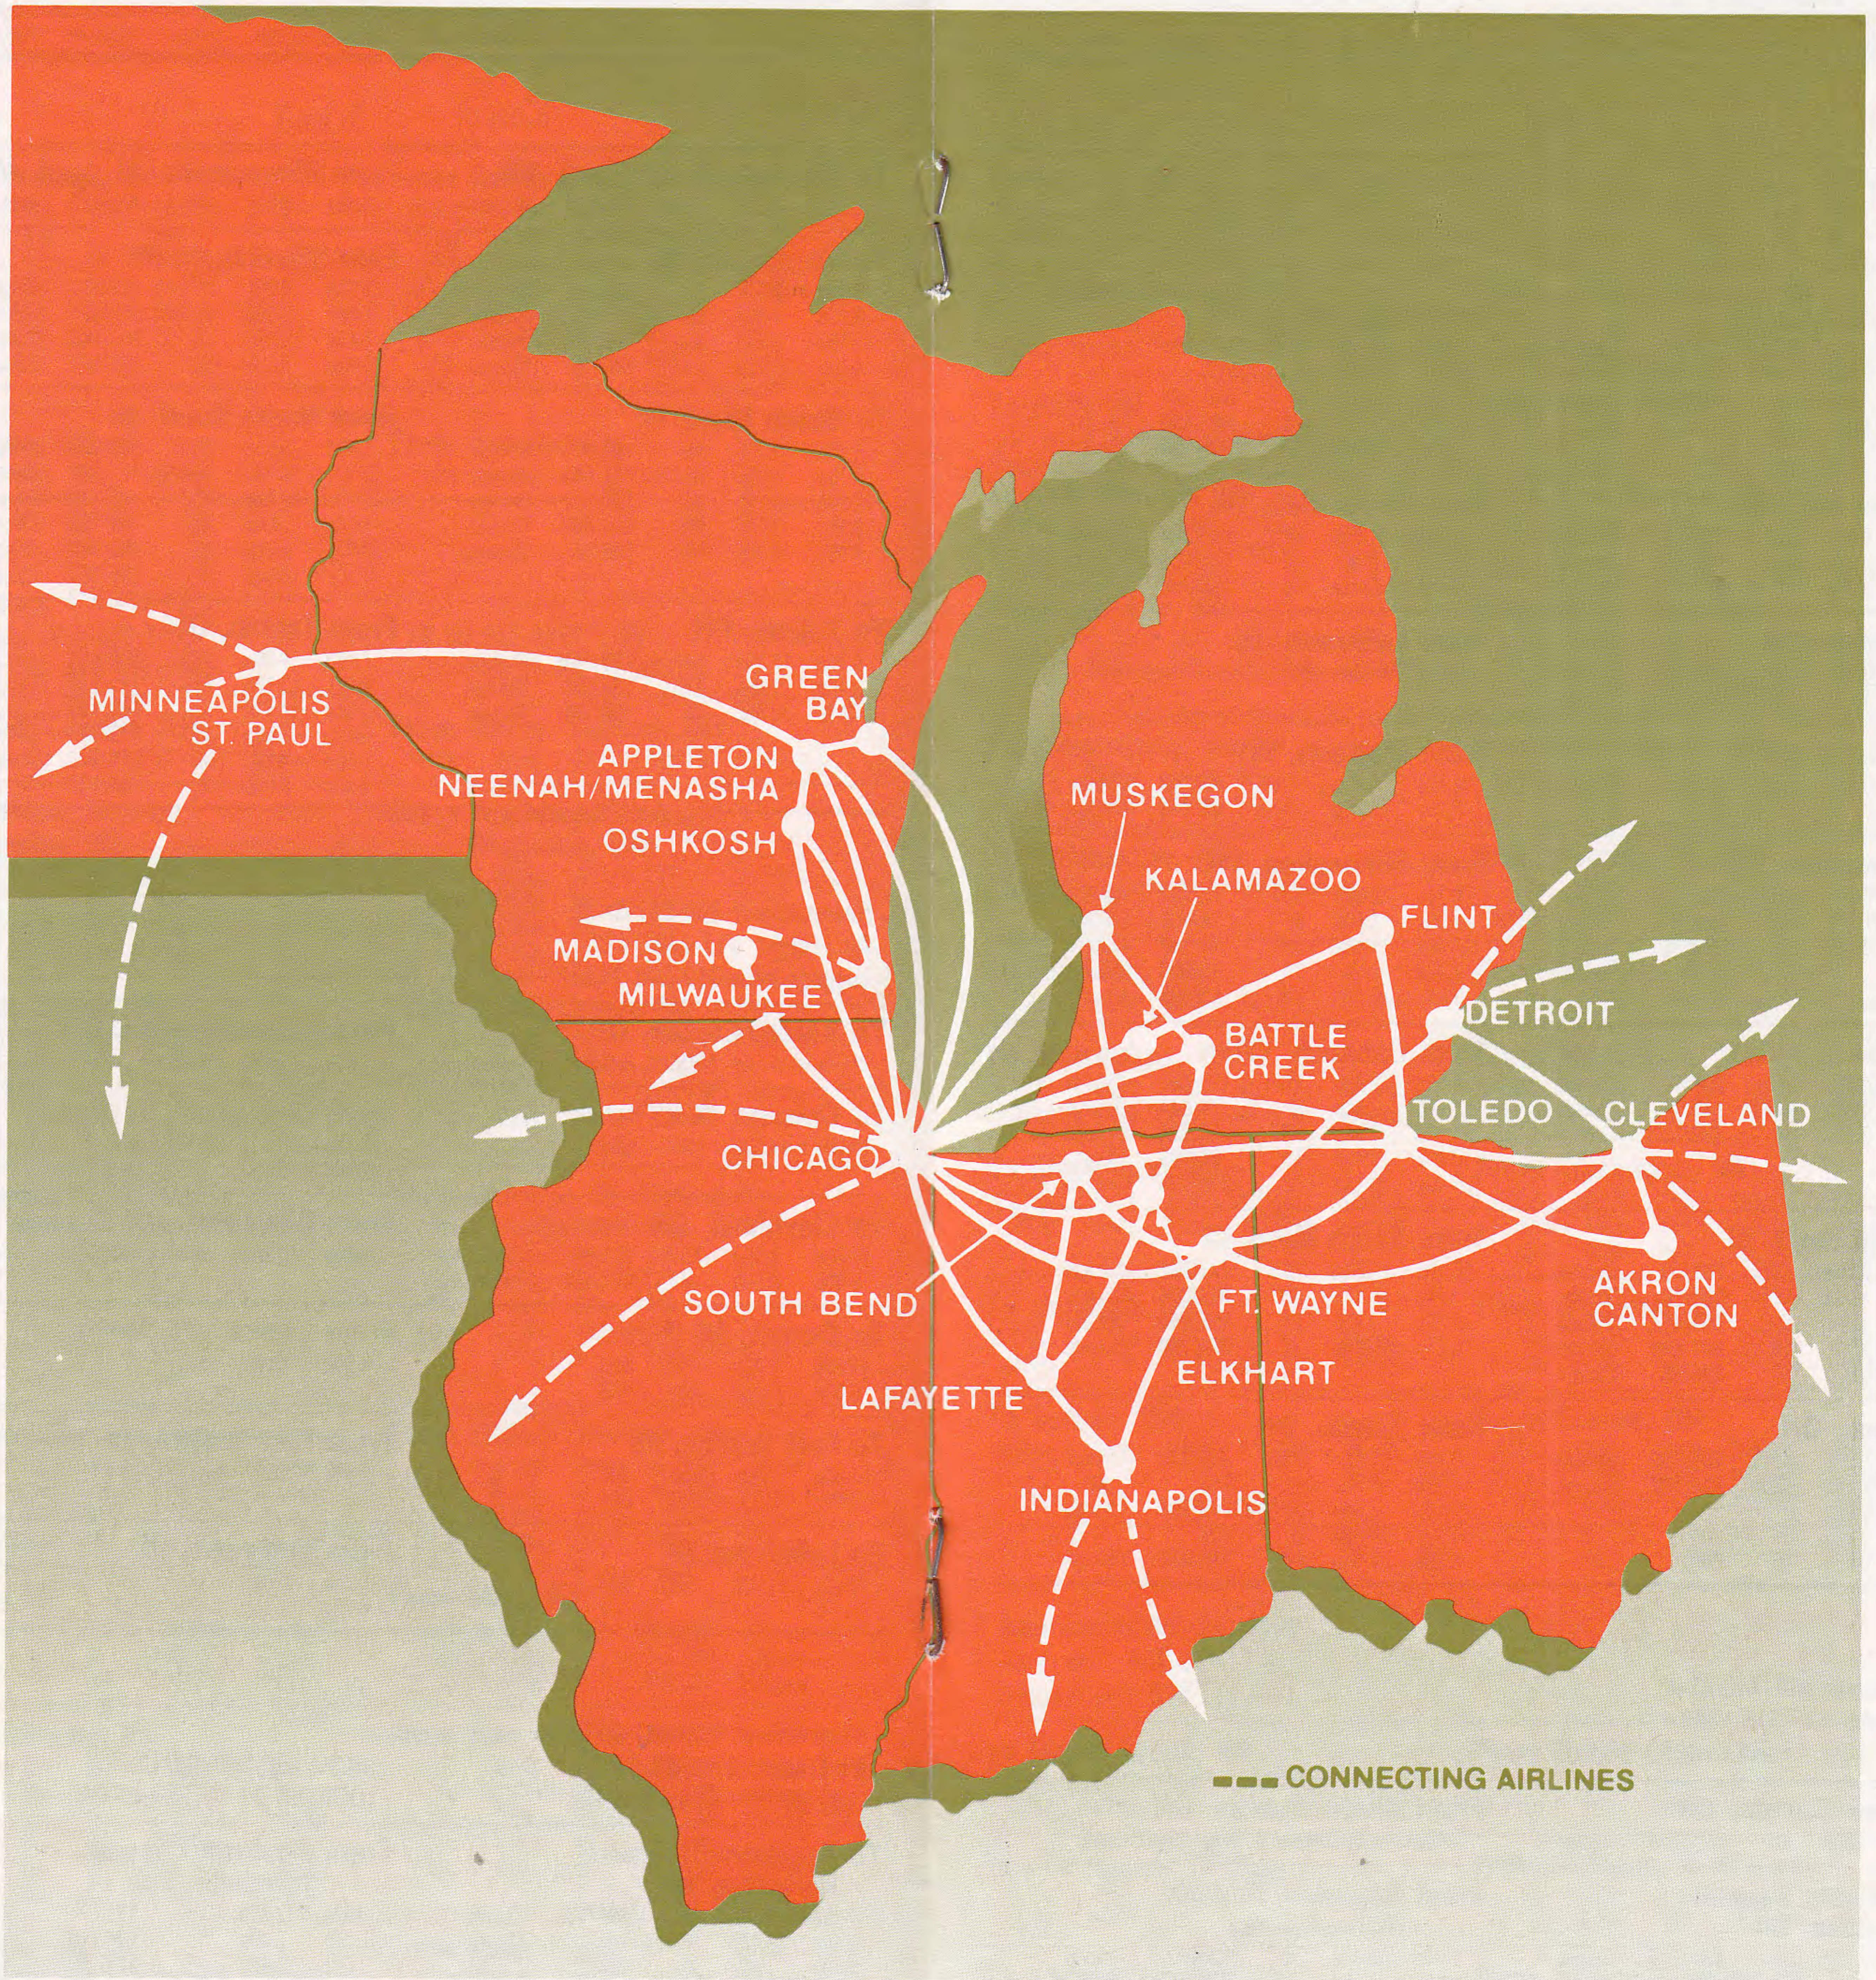

Air Wisconsin Destination Guide

Leave	Arrive	Freq.	Flight No.	Stops/Via	Leave	Arrive	Freq.	Flight No.	Stops/Via

KALAMAZOO, MI (Cont'd)

To Flint, MI					From Flint, MI				
12 40p	1 10p	X6	202	0	7 00a	7 30a	X67	201	0
4 00p	4 30p	X6	204	0	10 00a	10 30a	7	543	0
7 00p	7 30p	6	526	0	4 55p	5 25p	X6	207	0

To Fort Wayne, IN					From Fort Wayne, IN				
7 45a	10 10a	X67	201/640	Chicago	9 00a	12 25p	X67	651/202	Chicago
10 45a	2 00p	X567	743/662	Chicago	10 05a	10 30a	5	563	0
5 40p	7 45p	X6	207/664	Chicago	12 15p	3 45p	X6	643/204	Chicago
8 10p	11 08p	X6	209/398	Chicago	5 20p	7 45p	X6	647/206	Chicago
					7 50p	10 15p	X6	609/708	Chicago

To Green Bay, WI					From Green Bay, WI				
7 45a	8 59a	X67	201/131	Chicago	9 15a	12 25p	X67	131/202	Chicago
10 45a	12 12p	X57	743/135	Chicago	12 28p	3 45p	X6	135/204	Chicago
5 40p	8 09p	X6	207/137	Chicago	4 45p	7 45p	X6	146/206	Chicago

To Lafayette, IN					From Lafayette, IN				
7 45a	10 12a	X67	201/602	Chicago	Consult Air Wisconsin Or Your Travel Agent				
10 45a	1 53p	X567	743/450	Chicago					

To Madison, WI					From Madison, WI				
7 45a	8 36a	X567	201/61	Chicago	9 10a	12 25p	X567	60/202	Chicago
					5 45p	10 15p	X67	68/708	Chicago

To Milwaukee, WI					From Milwaukee, WI				
7 45a	9 57a	X67	201/75	Chicago	8 26a	12 25p	X67	72/202	Chicago
10 45a	12 47p	X57	743/77	Chicago	11 50a	2 40p	6	74/504	Chicago
8 10p	8 27p	X6	209/129	Chicago	11 50a	3 45p	X6	74/204	Chicago
					4 22p	7 45p	X6	80/206	Chicago
					7 50p	10 15p	X6	82/708	Chicago

To Oshkosh, WI					From Oshkosh, WI				
7 45a	10 40a	X67	201/75	Chicago	7 10a	12 25p	X67	120/202	Chicago
10 45a	1 30p	X567	743/77	Chicago	11 10a	2 40p	6	74/504	Chicago
8 10p	9 15p	X6	209/129	Chicago	11 10a	3 45p	X67	74/204	Chicago
					3 40p	7 45p	X6	80/206	Chicago
					7 40p	10 15p	X6	906/708	Chicago

To South Bend, IN					From South Bend, IN				
7 45a	9 25a	X567	201/70	Chicago	10 10a	12 25p	X56	731/202	Chicago
7 45a	11 00a	X67	201/30	Chicago	1 44p	3 45p	X67	703/204	Chicago
10 45a	1 25p	X567	743/662	Chicago	4 30p	7 45p	X6	655/206	Chicago
5 40p	7 10p	X6	207/664	Chicago	8 27p	10 15p	X6	609/708	Chicago
8 10p	10 00p	X6	209/38	Chicago					

To Toledo, OH					From Toledo, OH				
7 45a	9 30a	X567	201/700	Chicago	9 15a	12 25p	X56	731/202	Chicago
10 45a	12 35p	X567	743/702	Chicago	10 05a	10 30a	X57	743	0
12 10p	12 40p	6	502	0	1 00p	3 45p	X67	703/204	Chicago
2 50p	3 20p	6	504	0	4 00p	4 30p	6	507	0
10 30p	10 55p	X6	708	0	4 50p	7 45p	X6	745/206	Chicago

LAFAYETTE, IN

Reservations: 317-743-2141
Air Freight: 317-743-1889
Luggage Info: 317-743-1889

To Akron/Canton, OH					From Akron/Canton, OH				
11 15a	3 38p	X67	601/744	Chicago	Consult Air Wisconsin Or Your Travel Agent				

To Appleton/Neenah/Menasha, WI					From Appleton/Neenah/Menasha, WI				
11 15a	12 42p	X67	601/135	Chicago	7 00a	10 12a	X67	130/602	Chicago
2 20p	4 59p	X67	461/146	Chicago	10 50a	1 53p	X67	900/450	Chicago
					1 00p	4 08p	X67	135/606	Chicago

To Battle Creek, MI					From Battle Creek, MI				
11 15a	1 47p	X67	601/232	Chicago	7 15a	10 12a	X67	261/602	Chicago
2 20p	7 20p	X67	461/266	Chicago	11 25a	1 53p	X67	263/450	Chicago

To Chicago, IL (O'Hare)					From Chicago, IL (O'Hare)				
11 15a	11 00a	X67	601	0	8 35a	10 12a	X67	602	0
2 20p	2 05p	X67	461	0	12 15p	1 53p	X67	450	0
					2 30p	4 08p	X67	606	0

Leave	Arrive	Freq.	Flight No.	Stops/Via	Leave	Arrive	Freq.	Flight No.	Stops/Via

LAFAYETTE, IN (Cont'd)

To Detroit, MI (Metro)					From Detroit, MI (Metro)				
10 25a	12 30p	X567	602	2	8 50a	11 00a	X567	601	2
4 25p	6 25p	X67	606	2					

To Elkhart/Goshen, IN					From Elkhart/Goshen, IN				
11 15a	1 12p	X67	601/232	Chicago	7 05a	10 12a	X567	391/602	Chicago
2 20p	4 32p	X67	461/394	Chicago	11 30a	1 53p	X67	653/450	Chicago

To Flint, MI					From Flint, MI				
Consult Air Wisconsin Or Your Travel Agent					7 00a	10 12a	X67	201/602	Chicago

To Fort Wayne, IN					From Fort Wayne, IN				
10 25a	11 35a	X567	602	1	9 50a	11 00a	X567	601	1
4 25p	5 35p	X67	606	1