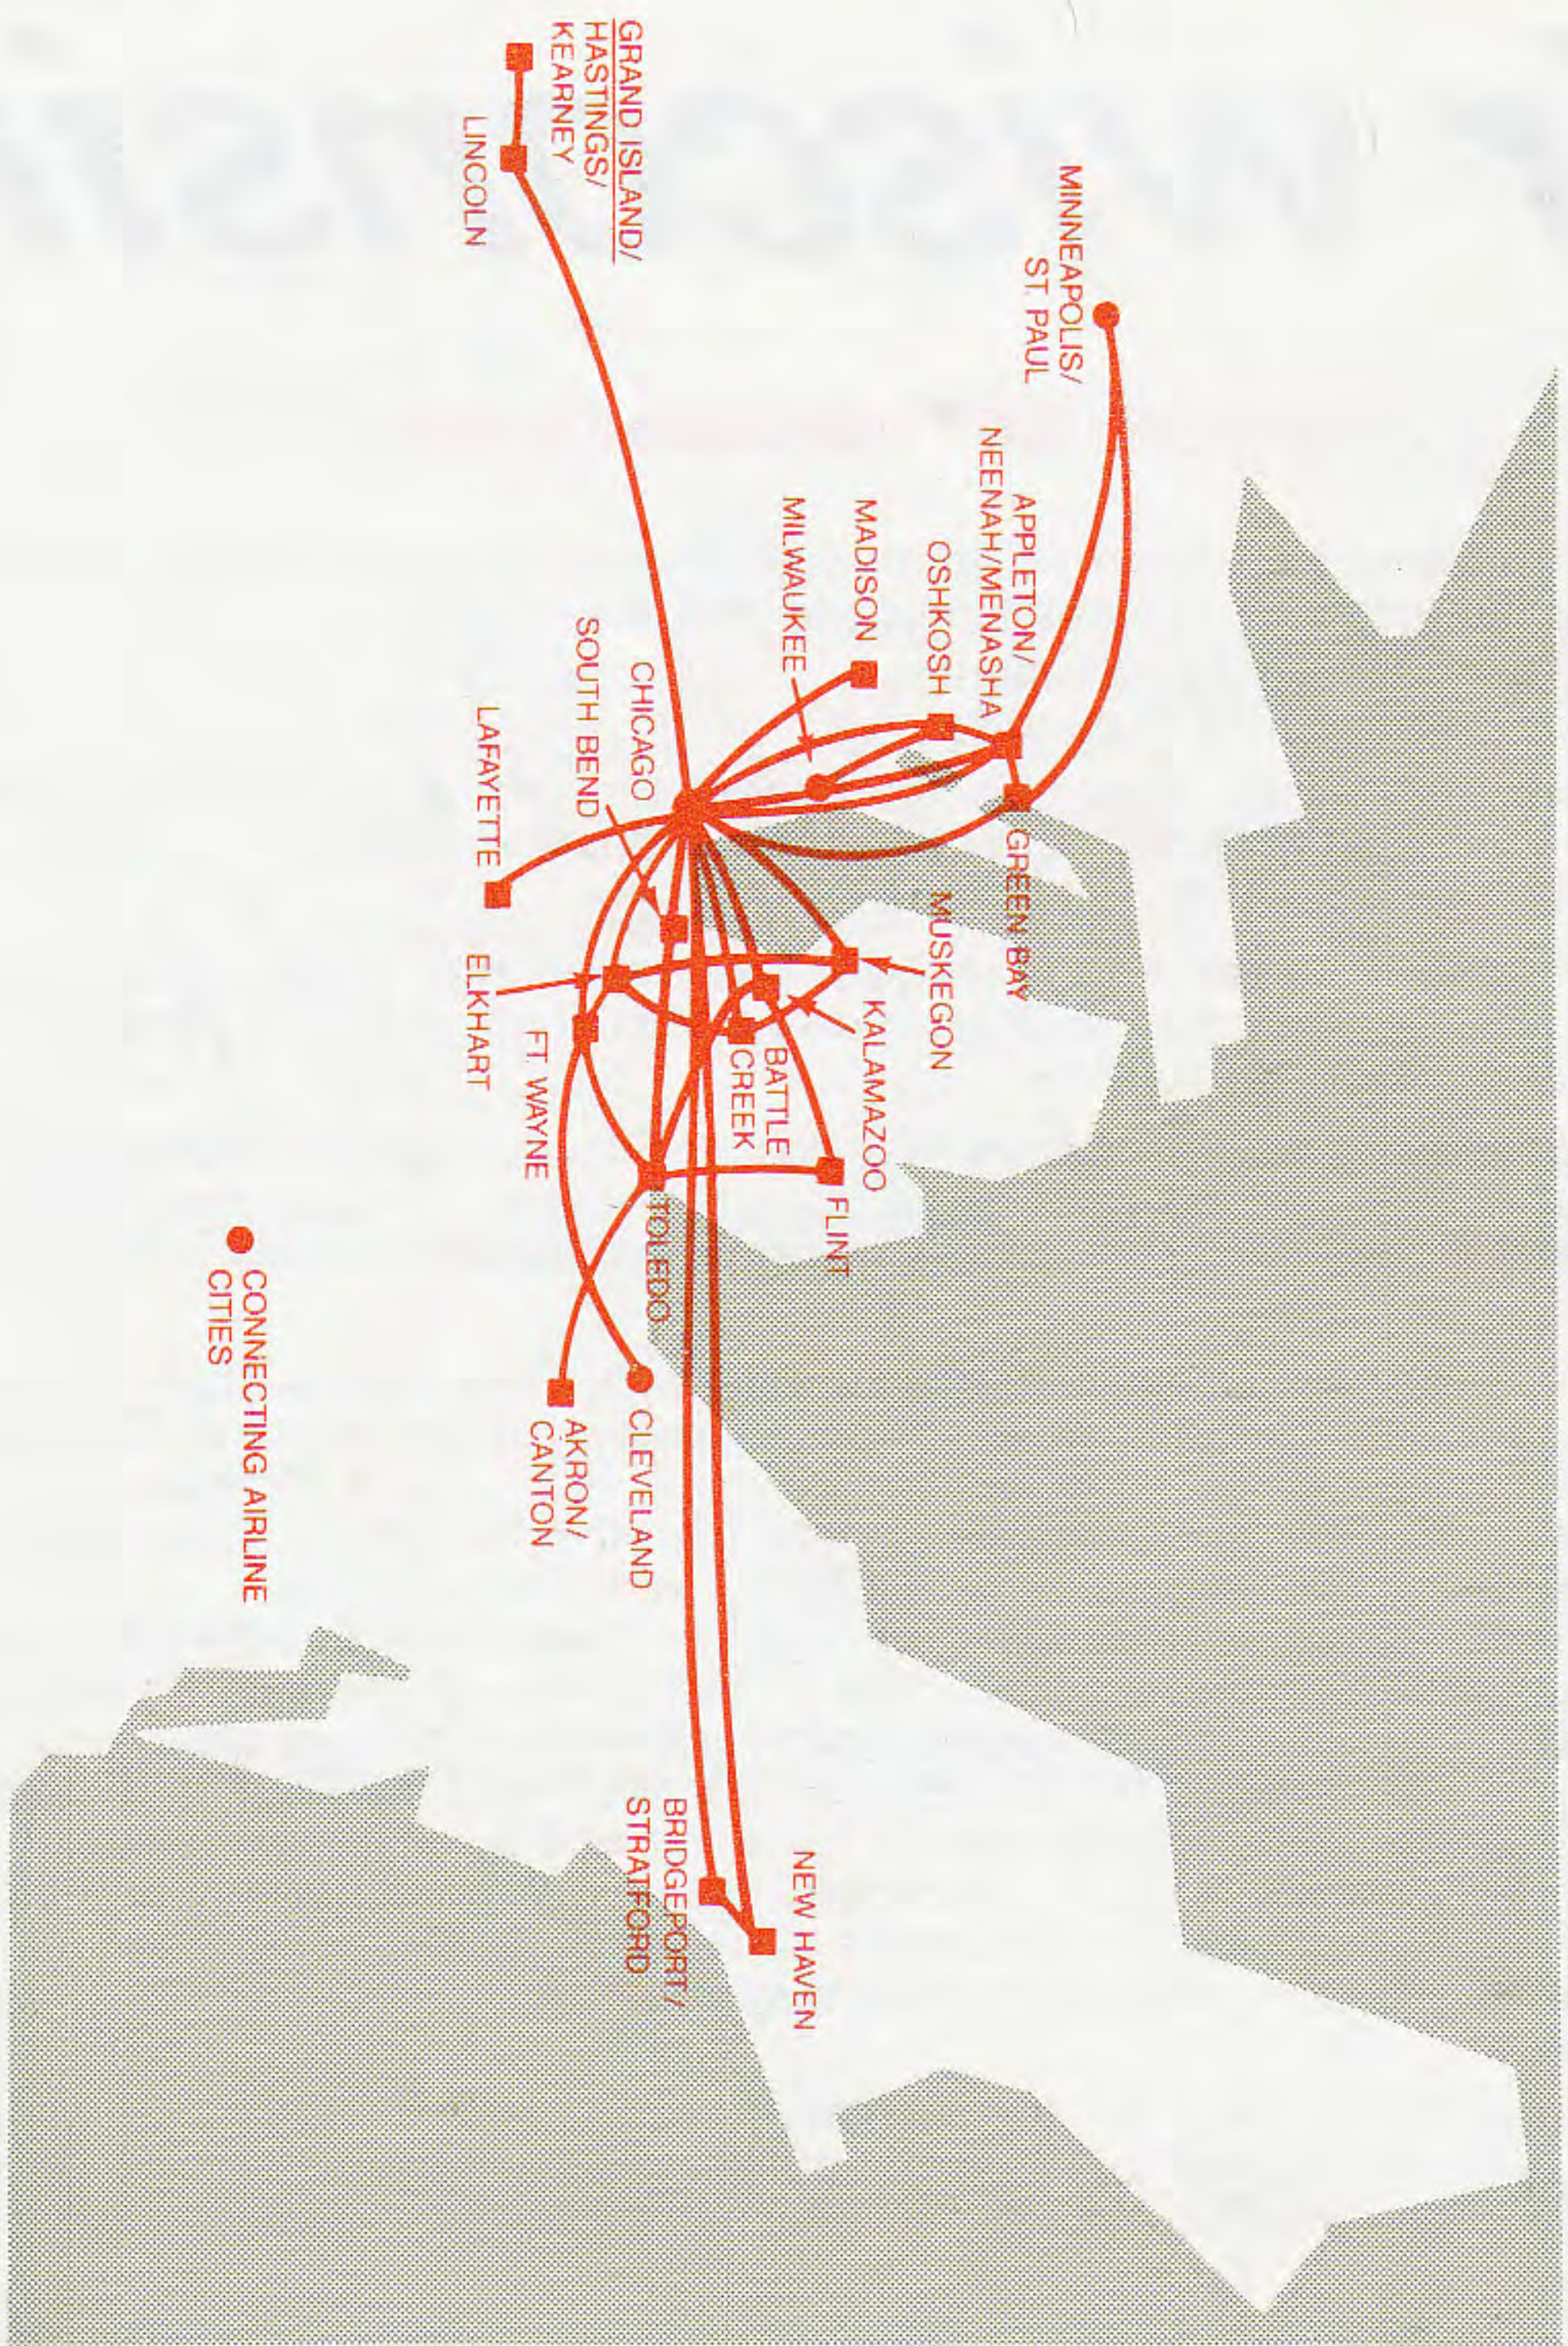

Air Wisconsin

One Step to the World.

QUICK REFERENCE SCHEDULE
EFFECTIVE FEBRUARY 15, 1985

NEW CHICAGO SERVICE TO/FROM NEW HAVEN,
BRIDGEPORT/STRATFORD, CT. AND LINCOLN,
GRAND ISLAND/HASTINGS/KEARNEY, NE.

AIR WISCONSIN

OUTAGAMIE COUNTY AIRPORT
APPLETON, WISCONSIN 54915

Welcome aboard our widebodied aircraft.

AIR WISCONSIN IS A CAB CERTIFICATED CARRIER
SERVING PASSENGERS & AIR FREIGHT.