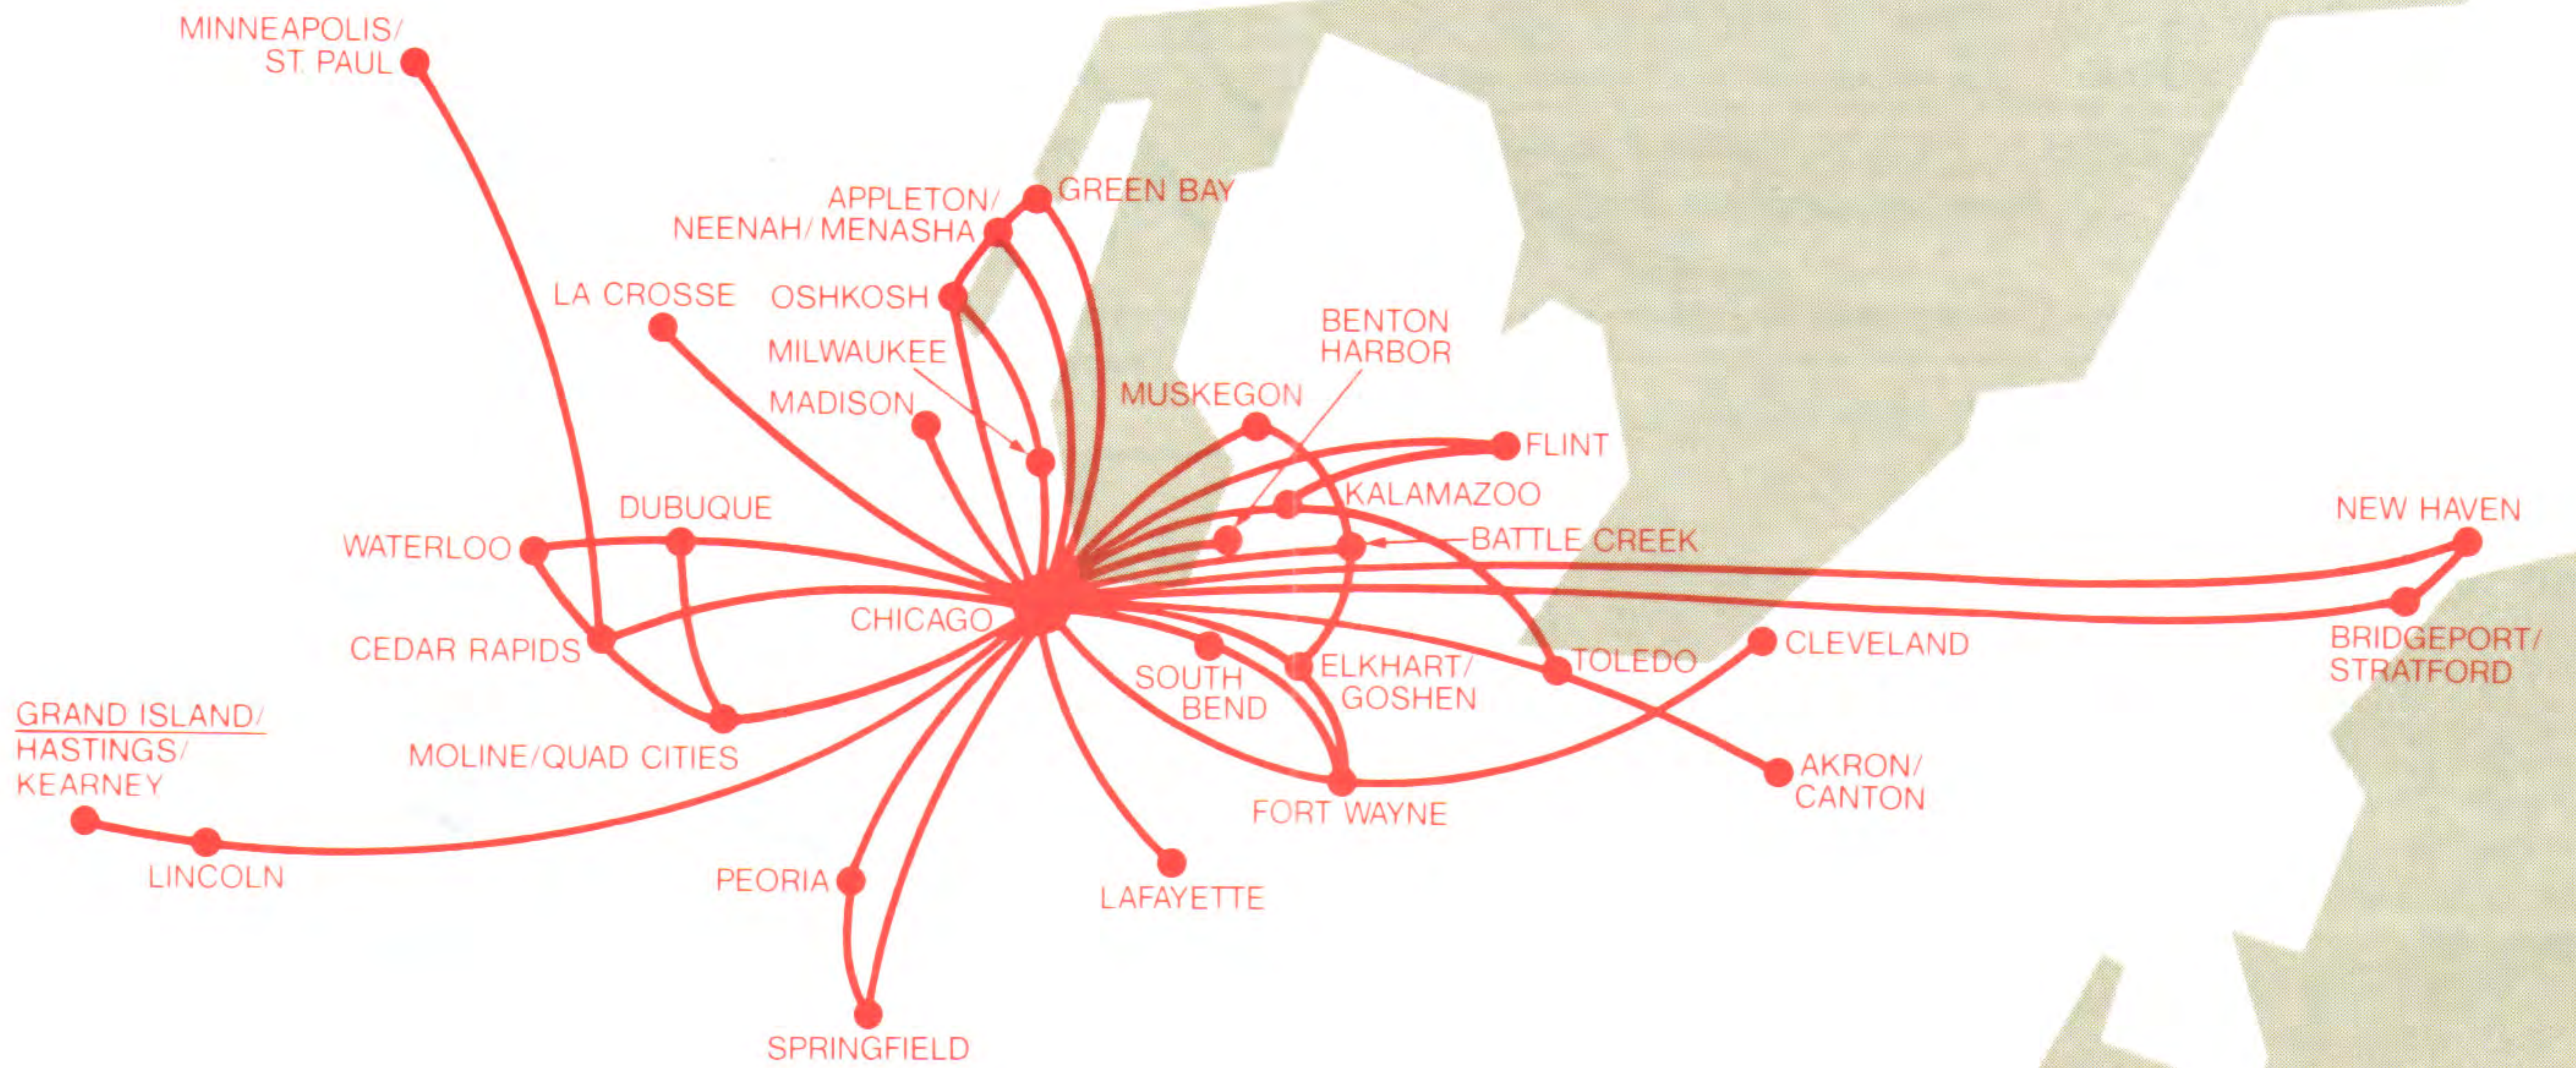

Air Wisconsin Destination Guide

Leave	Arrive	Freq.	Flight No.	Stops/Via	Leave	Arrive	Freq.	Flight No.	Stops/Via

FORT WAYNE, IN

Reservations: 800-247-9472
Air Freight: 219-747-2119
Luggage Info: 219-747-1577

To Chicago, IL (O'Hare)

6 00a	7 14a	X7	755	1
6 55a	7 38a	X7	641	0
7 25a	8 38a	X6	679	1
8 35a	9 56a	7	759	1
8 55a	10 11a	7	681	1
10 35a	11 40a	X6	683	1
12 15p	1 20p	X6	685	1
12 25p	1 20p	6	647	0
2 37p	3 20p	X6	649	0
3 45p	5 00p	6	691	1
5 10p	5 53p	X6	651	0
6 58p	7 41p	X6	653	0
8 10p	9 25p	X6	665	1

From Chicago, IL (O'Hare)

8 30a	9 10a	X7	640	0
9 30a	10 35a	7	660	1
10 30a	11 30a	X67	678	1
11 30a	12 30p	6	680	1
1 25p	2 05p	X67	644	0
2 00p	3 10p	6	684	1
4 00p	4 40p	X6	648	0
4 55p	6 00p	6	688	1
6 49p	7 55p	6	766	1
7 05p	7 45p	X6	650	0
9 09p	10 17p	X6	768	1
10 20p	11 25p	X6	694	1

To Cleveland, OH (Hopkins)

6 45a	8 38a	X567	658	0
10 50a	12 43p	X6	660	0
4 40p	6 33p	X6	664	0

From Cleveland, OH (Hopkins)

9 05a	9 00a	X567	659	0
2 40p	2 35p	X6	661	0
8 00p	7 55p	X6	665	0

To Elkhart/Goshen, IN

6 00a	6 23a	X7	755	0
8 35a	8 58a	7	759	0

From Elkhart/Goshen, IN

7 32p	7 55p	6	766	0
9 54p	10 17p	X6	768	0

To South Bend, IN

7 25a	7 50a	X6	679	0
8 55a	9 20a	7	681	0
9 15a	9 40a	X567	659	0
10 35a	10 55a	X6	683	0
12 15p	12 35p	X6	685	0
2 50p	3 15p	X6	661	0
3 45p	4 10p	6	691	0
8 10p	8 35p	X6	665	0

From South Bend, IN

6 10a	6 35a	X567	658	0
10 10a	10 35a	X6	660	0
11 10a	11 30a	X67	678	0
12 10p	12 30p	6	680	0
2 45p	3 10p	6	684	0
4 00p	4 25p	X6	664	0
5 35p	6 00p	6	688	0
11 00p	11 25p	X6	694	0

To Toledo, OH

Consult Air Wisconsin Or Your Travel Agent

From Toledo, OH

7 15a	6 40a	6	641	0
12 40p	12 10p	6	647	0
7 15p	6 40p	X6	653	0

GRAND ISLAND/HASTINGS/KEARNEY, NE

Reservations: 800-247-9472
Air Freight: 308-382-1430
Luggage Info: 308-382-1430

(SERVICE THROUGH CENTRAL
NEBRASKA REGIONAL AIRPORT)

To Chicago, IL (O'Hare)

6 10a	8 00a	X7	800	1
4 45p	6 37p	X67	804	1

From Chicago, IL (O'Hare)

10 10a	12 12p	X67	803	1
4 50p	6 52p	X6	807	1

To Lincoln, NE

6 10a	6 35a	X7	800	0
4 45p	5 10p	X67	804	0

From Lincoln, NE

11 45a	12 12p	X67	803	0
6 25p	6 52p	X6	807	0

GREEN BAY, WI

Reservations: 414-434-1881
Air Freight: 414-498-4840
Luggage Info: 414-498-4840

(ALSO SEE APPLETON
LOCATED 25 MILES SOUTH)

To Appleton/Neenah/ Menasha, WI

7 30a	7 44a	6	926	0
10 56a	11 10a	X7	932	0
12 26p	12 40p	Daily	929	0
4 48p	5 02p	Daily	936	0
9 28p	9 42p	X67	943	0

From Appleton/Neenah/ Menasha, WI

8 40a	8 54a	X67	925	0
2 53p	3 07p	X6	934	0
7 18p	7 32p	Daily	939	0
10 45p	10 59p	X6	945	0

GREEN BAY, WI (Cont'd)

To Chicago, IL (O'Hare)

6 35a	7 21a	X67	924	0
7 30a	8 43a	6	926	1
8 00a	8 46a	7	928	0
9 10a	9 56a	X67	925	0
10 56a	12 08p	X7	932	1
12 26p	1 39p	Daily	929	1
3 20p	4 06p	X6	934	0
4 48p	6 03p	X6	936	1
7 47p	8 33p	X6	939	0

From Chicago, IL (O'Hare)

7 44a	8 54a	X67	925	1
10 00a	10 43a	X7	932	0
11 30a	12 12p	Daily	929	0
2 00p	3 07p	X6	934	1
3 50p	4 33p	Daily	936	0
6 23p	7 32p	Daily	939	1
8 30p	9 12p	X67	943	0
9 51p	10 59p	X6	945	1

KALAMAZOO, MI

Reservations: 800-247-9472
Air Freight: 616-382-6432
Luggage Info: 616-382-6432

(ALSO SEE BATTLE CREEK
LOCATED 22 MILES EAST)

To Chicago, IL (O'Hare)

7 00a	6 40a	X7	715	0
9 15a	9 00a	7	717	0
9 50a	9 25a	X567	719	0
11 31a	11 06a	X67	721	0
1 30p	1 10p	Daily	731	0
4 00p	3 40p	X6	723	0
4 30p	4 15p	6	725	0
7 35p	7 15p	X6	727	0

From Chicago, IL (O'Hare)

8 00a	9 30a	X67	714	0
10 00a	11 35a	Daily	728	0
1 00p	2 40p	6	718	0
2 00p	3 35p	X6	720	0
5 35p	7 15p	Daily	732	0
8 50p	10 25p	X6	722	0

To Flint, MI

9 45a	10 15a	X67	714	0
11 45a	12 15p	Daily	728	0

From Flint, MI

10 45a	11 15a	X67	721	0
12 45p	1 15p	Daily	731	0

To Toledo, OH

2 50p	3 20p	6	718	0
7 30p	8 00p	6	732	0

From Toledo, OH

8 30a	9 00a	7	717	0
9 10a	9 35a	X567	719	0
3 50p	4 20p	6	725	0

LACROSSE, WI

Reservations: 800-247-9472
Air Freight: 608-784-2099

To Chicago, IL (O'Hare)

6 24a	7 39a	X7	818	0
11 40a	12 55p	X6	820	0
2 30p	3 45p	Daily	822	0
6 05p	7 20p	X6	824	0

From Chicago, IL (O'Hare)

9 57a	11 11a	X67	819	0
12 50p	2 04p	Daily	821	0
4 04p	5 18p	X6	823	0
4 52p	6 29p	6	853	1
7 00p	8 14p	X6	825	0

To Madison, WI

Consult Air Wisconsin Or Your Travel Agent

From Madison, WI

5 50p	6 29p	6	853	0