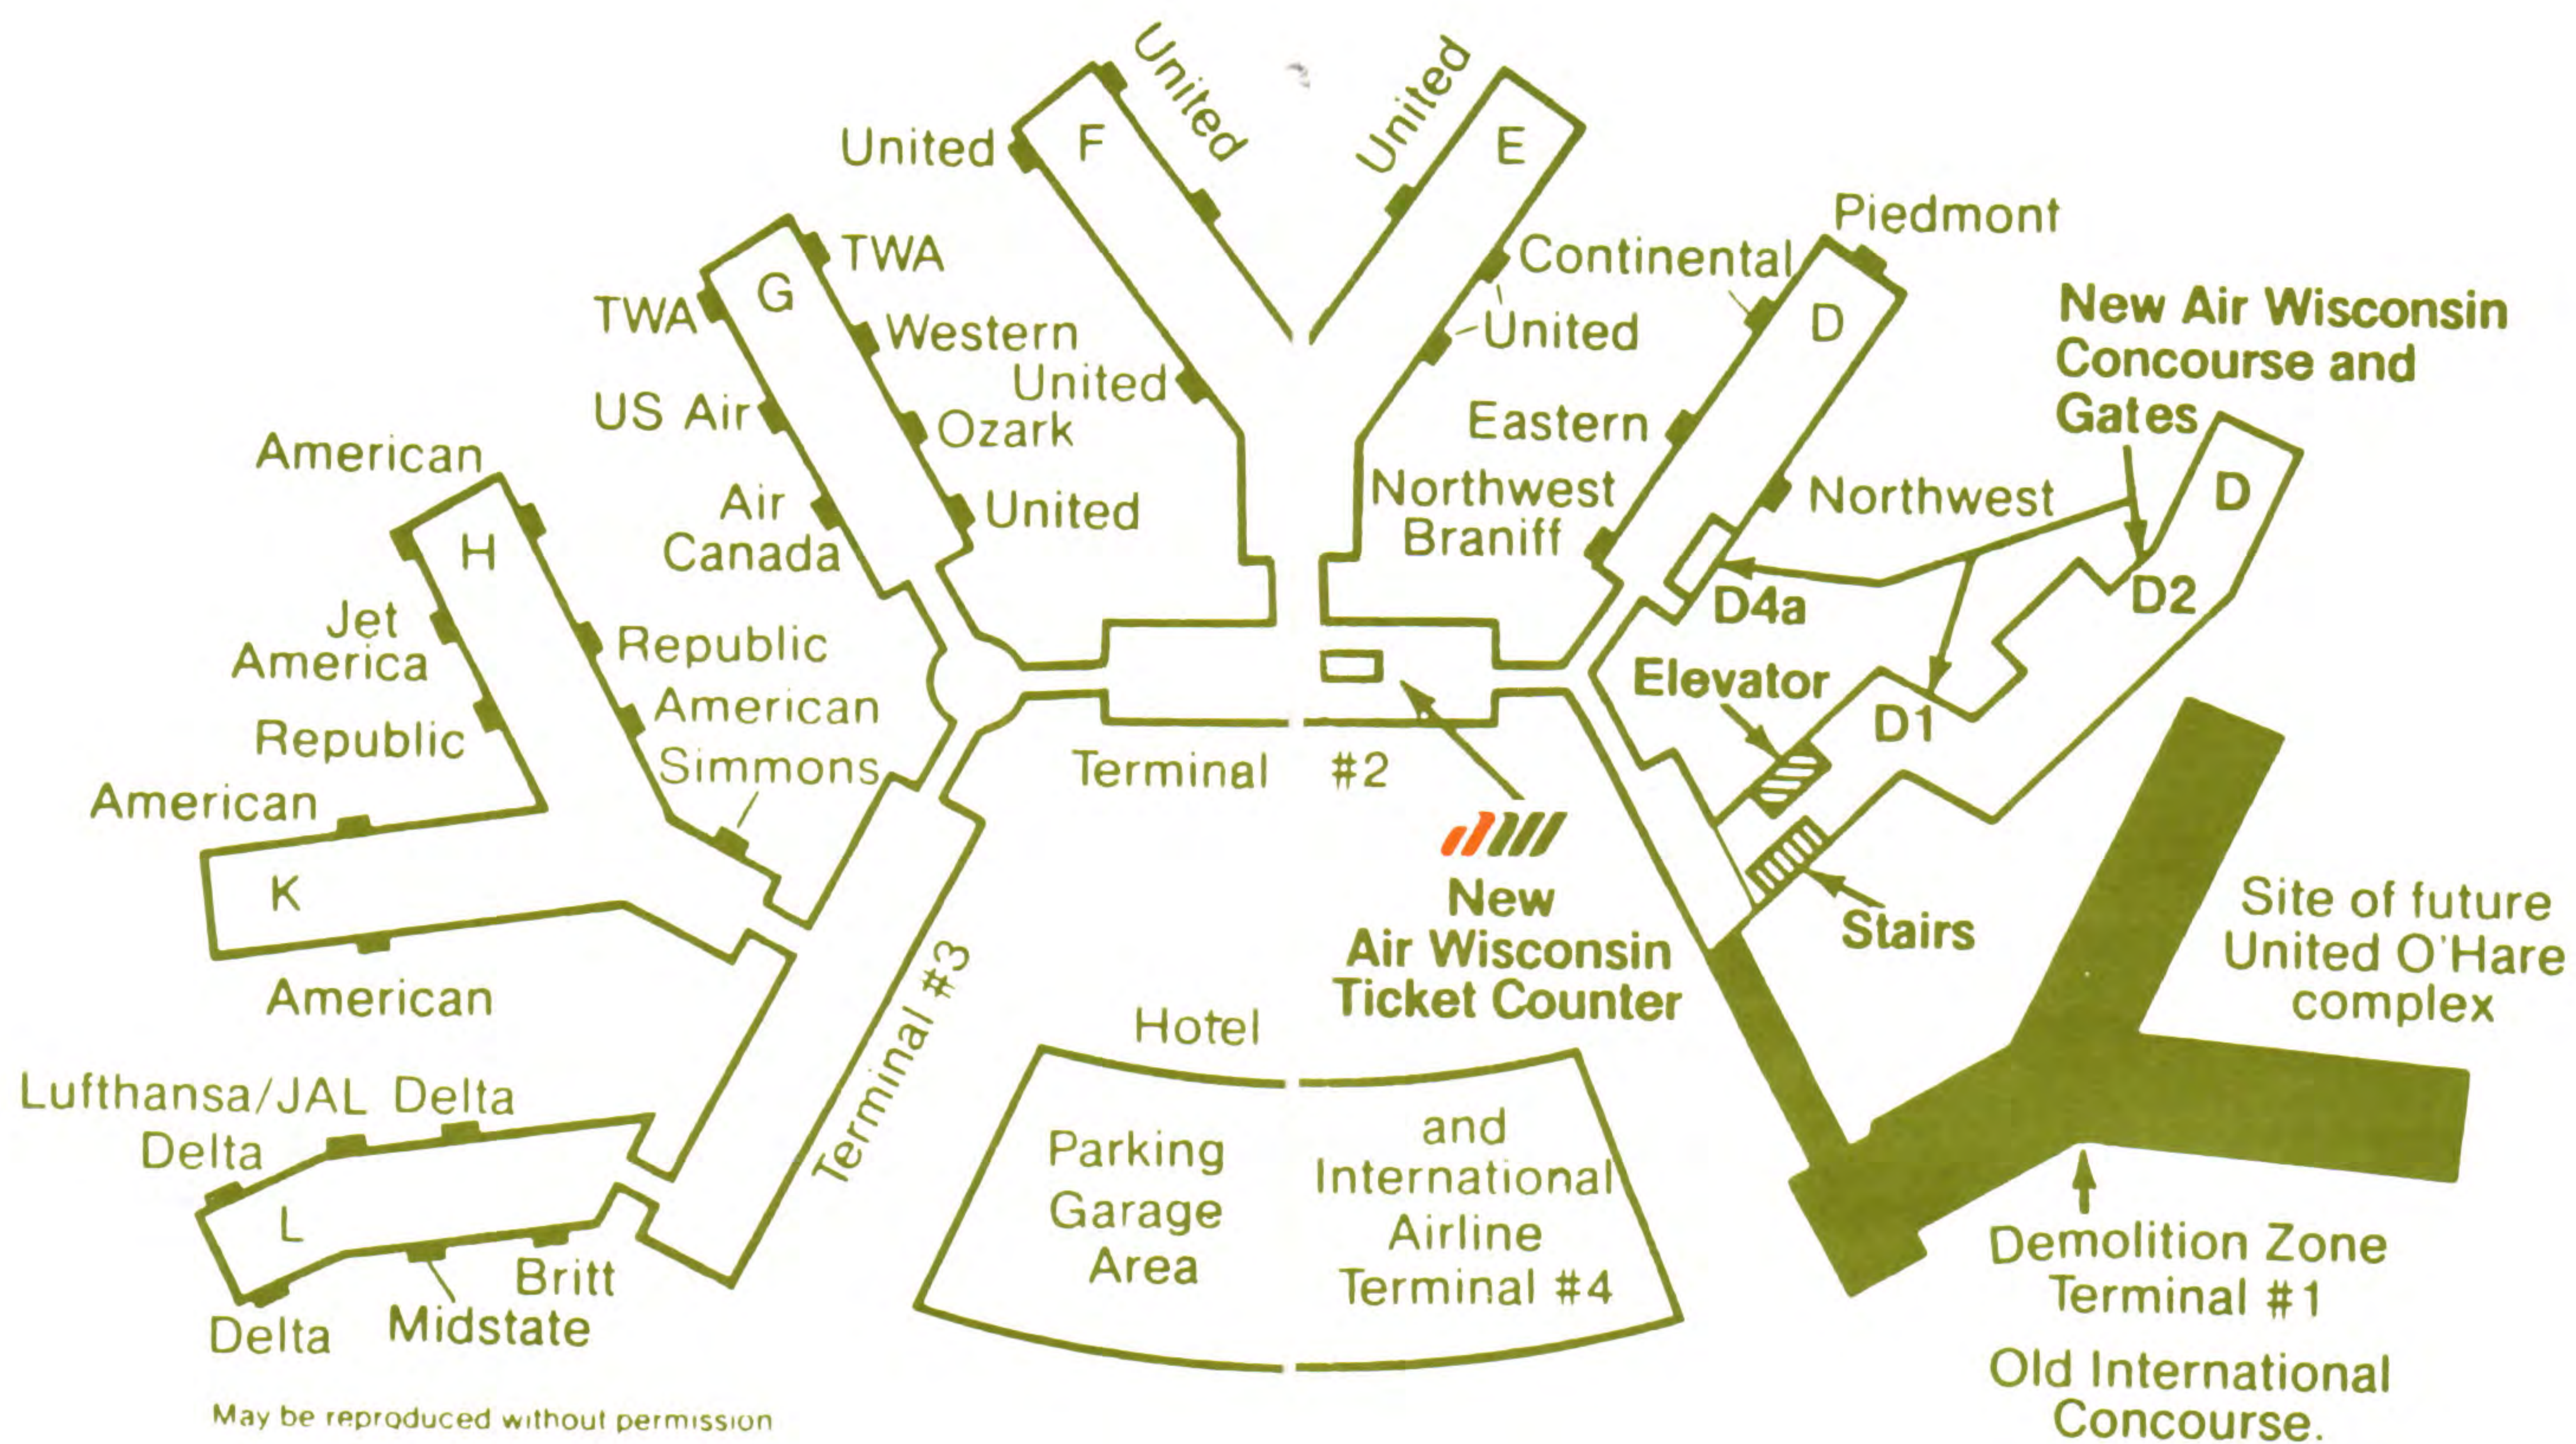

May be reproduced without permission