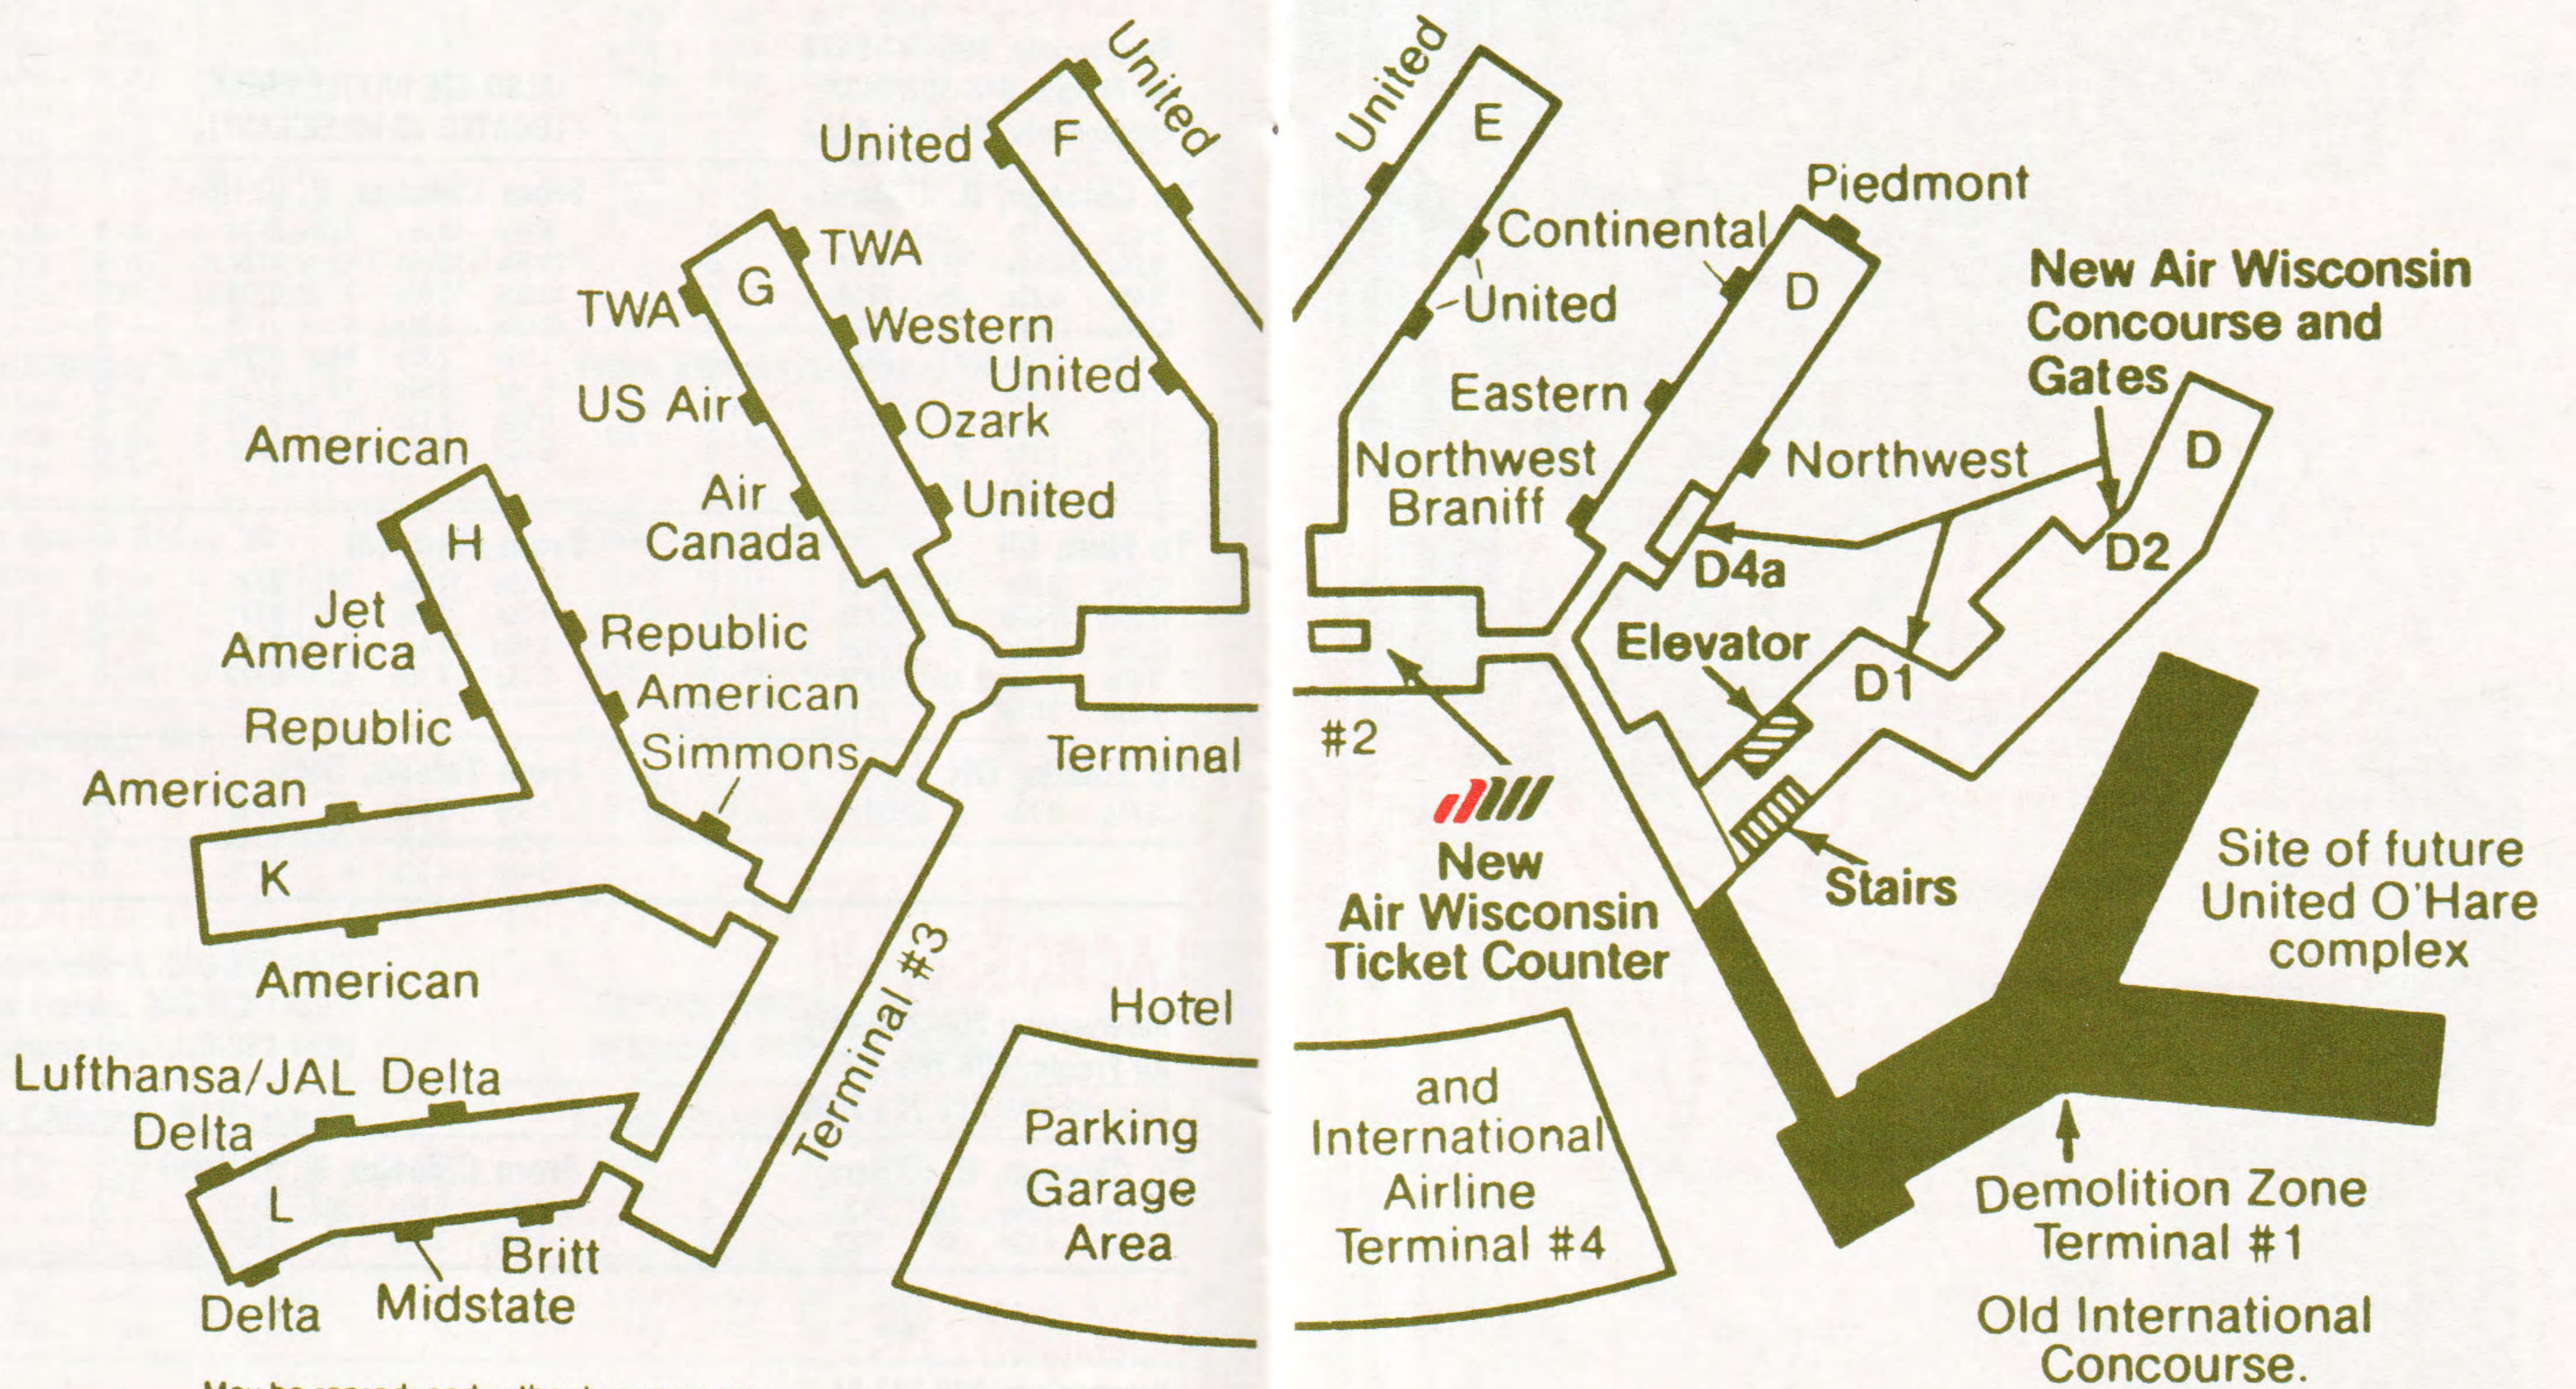

To Elkhart/Goshen, IN					From Elkhart/Goshen, IN				
6 50a	7 17a	X67	2755	0	3 46p	4 12p	6	2760	0
8 00a	8 27a	6	2757	0	9 51p	10 17p	X6	2768	0
8 55a	9 22a	7	2761	0					

To South Bend, IN					From South Bend, IN				
6 44a	7 15a	6	2677	0	10 45a	11 14a	7	2660	0
8 25a	8 56a	7	2675	0	12 14p	12 38p	6	2678	0
11 45a	12 16p	7	2683	0	6 39p	7 08p	6	2688	0
1 08p	1 33p	X6	2685	0	10 48p	11 17p	X6	2692	0

To Toledo, OH					From Toledo, OH				
9 00p	9 25p	6	2650	0	11 20a	11 53a	6	2647	0
					7 15p	7 41p	X6	2653	0

GRAND ISLAND/HASTINGS/KEARNEY, NE

Reservations: 800-247-9472
Air Freight: 308-382-1430
Luggage Info: 308-382-1430

(SERVICE THROUGH CENTRAL
NEBRASKA REGIONAL AIRPORT)

To Chicago, IL (O'Hare)					From Chicago, IL (O'Hare)				
6 10a	8 05a	X7	2800	1	2 10p	4 16p	X6	2803	1
4 45p	6 42p	X6	2804	1	5 35p	7 42p	X6	2807	1

To Lincoln, NE					From Lincoln, NE				
6 10a	6 35a	X7	2800	0	3 49p	4 16p	X6	2803	0
4 45p	5 10p	X6	2804	0	7 15p	7 42p	X6	2807	0

GREEN BAY, WI

Reservations: 414-434-1881
Air Freight: 414-498-4840
Luggage Info: 414-498-4840

(ALSO SEE APPLETON
LOCATED 25 MILES SOUTH)

To Appleton/Neenah/Menasha, WI					From Appleton/Neenah/Menasha, WI				
7 30a	7 45a	7	2934	0	10 52a	11 07a	67	2925	0
12 25p	12 40p	7	2931	0	10 52a	11 07a	X67	2925	0
12 45p	1 00p	X7	2926	0	7 55p	8 10p	6	2929	0
4 48p	5 03p	6	2930	0					
4 48p	5 03p	X6	2930	0					
10 20p	10 35p	X6	2945	0					

To Chicago, IL (O'Hare)					From Chicago, IL (O'Hare)				
7 14a	8 00a	X67	2936	0	8 00a	8 43a	X67	2939	0
7 30a	8 43a	7	2934	1	9 55a	11 07a	6	2925	1
8 14a	9 00a	6	2938	0	9 55a	11 07a	X67	2925	1
10 30a	11 16a	X67	2940	0	11 30a	12 13p	7	2931	0
11 22a	12 08p	67	2925	0	11 45a	12 28p	X7	2926	0
11 22a	12 08p	X67	2925	0	1 00p	1 43p	X6	2941	0
12 25p	1 38p	7	2931	1	3 50p	4 33p	6	2930	0
12 45p	1 58p	X7	2926	1	3 50p	4 33p	X6	2930	0
3 30p	4 16p	X6	2942	0	7 00p	7 43p	X6	2943	0
4 48p	6 03p	X6	2930	1	7 00p	8 10p	6	2929	1
					9 23p	10 06p	X6	2945	0

Leave	Arrive	Freq.	Flight No.	Stops/Via	Leave	Arrive	Freq.	Flight No.	Stops/Via

GREEN BAY, WI (Cont'd)

To Wausau/Stevens Point, WI					From Wausau/Stevens Point, WI				
8 58a	9 23a	X67	2939	0	6 35a	7 00a	X67	2936	0
1 58p	2 23p	X6	2941	0	7 35a	8 00a	6	2938	0
8 00p	8 25p	X6	2943	0	9 50a	10 15a	X67	2940	0
					2 50p	3 15p	X6	2942	0

KALAMAZOO, MI

Reservations: 800-247-9472
Air Freight: 616-382-6432
Luggage Info: 616-382-6432

(ALSO SEE BATTLE CREEK
LOCATED 22 MILES EAST)

To Chicago, IL (O'Hare)					From Chicago, IL (O'Hare)				
6 45a	6 23a	X567	2715	0	8 30a	10 05a	X67	2714	0
9 20a	8 58a	567	2717	0	10 30a	12 05p	X7	2728	0
9 45a	9 23a	X567	2719	0	10 30a	12 05p	7	2728	0
12 00n	11 38a	X67	2721	0	12 50p	2 32p	6	2718	0
2 00p	1 38p	X7	2731	0	1 00p	2 35p	X6	2720	0
2 00p	1 38p	7	2731	0	5 14p	6 56p	X6	2732	0
4 30p	4 08p	X6	2723	0	6 30p	8 12p	6	2730	0
4 30p	4 18p	6	2725	0	8 20p	9 55p	X6	2722	0
7 20p	7 08p	X6	2727	0					

To Flint, MI					From Flint, MI				
10 20a	10 50a	X67	2714	0	11 15a	11 45a	X67	2721	0
12 20p	12 50p	X7	2728	0	1 15p	1 45p	X7	2731	0
12 20p	12 50p	7	2728	0	1 15p	1 45p	7	2731	0
2 50p	3 20p	X6	2720	0	3 45p	4 15p	X6	2723	0
8 25p	9 01p	6	2730	0					

To Toledo, OH					From Toledo, OH				
2 45p	3 19p	6	2718	0	8 35a	9 03a	7	2717	0
					9 05a	9 33a	X567	2719	0
					3 45p	4 20p	6	2725	0

LACROSSE, WI

Reservations: 800-247-9472
Air Freight: 608-784-2099
Luggage Info: 608-784-2099

To Chicago, IL (O'Hare)					From Chicago, IL (O'Hare)				
10 21a	11 36a	X67	2820	0	8 30a	9 50a	X67	2819	0
2 55p	4 10p	X6	2822	0	1 00p	2 20p	X6	2821	0

LINCOLN, NE

Reservations: 800-247-9472
Air Freight: 402-475-6749
Luggage Info: 402-475-6749

To Chicago, IL (O'Hare)					From Chicago, IL (O'Hare)				
6 48a	8 05a	X7	2800	0	2 10p	3 34p	X6	2803	0
5 25p	6 42p	X6	2804	0	5 35p	6 59p	X6	2807	0

To Grand Island/Hastings/Kearney, NE					From Grand Island/Hastings/Kearney, NE				
3 49p	4 16p	X6	2803	0	6 10a	6 35a	X7	2800	0
7 15p	7 42p	X6	2807	0	4 45p	5 10p	X6	2804	0

May be reproduced without permission