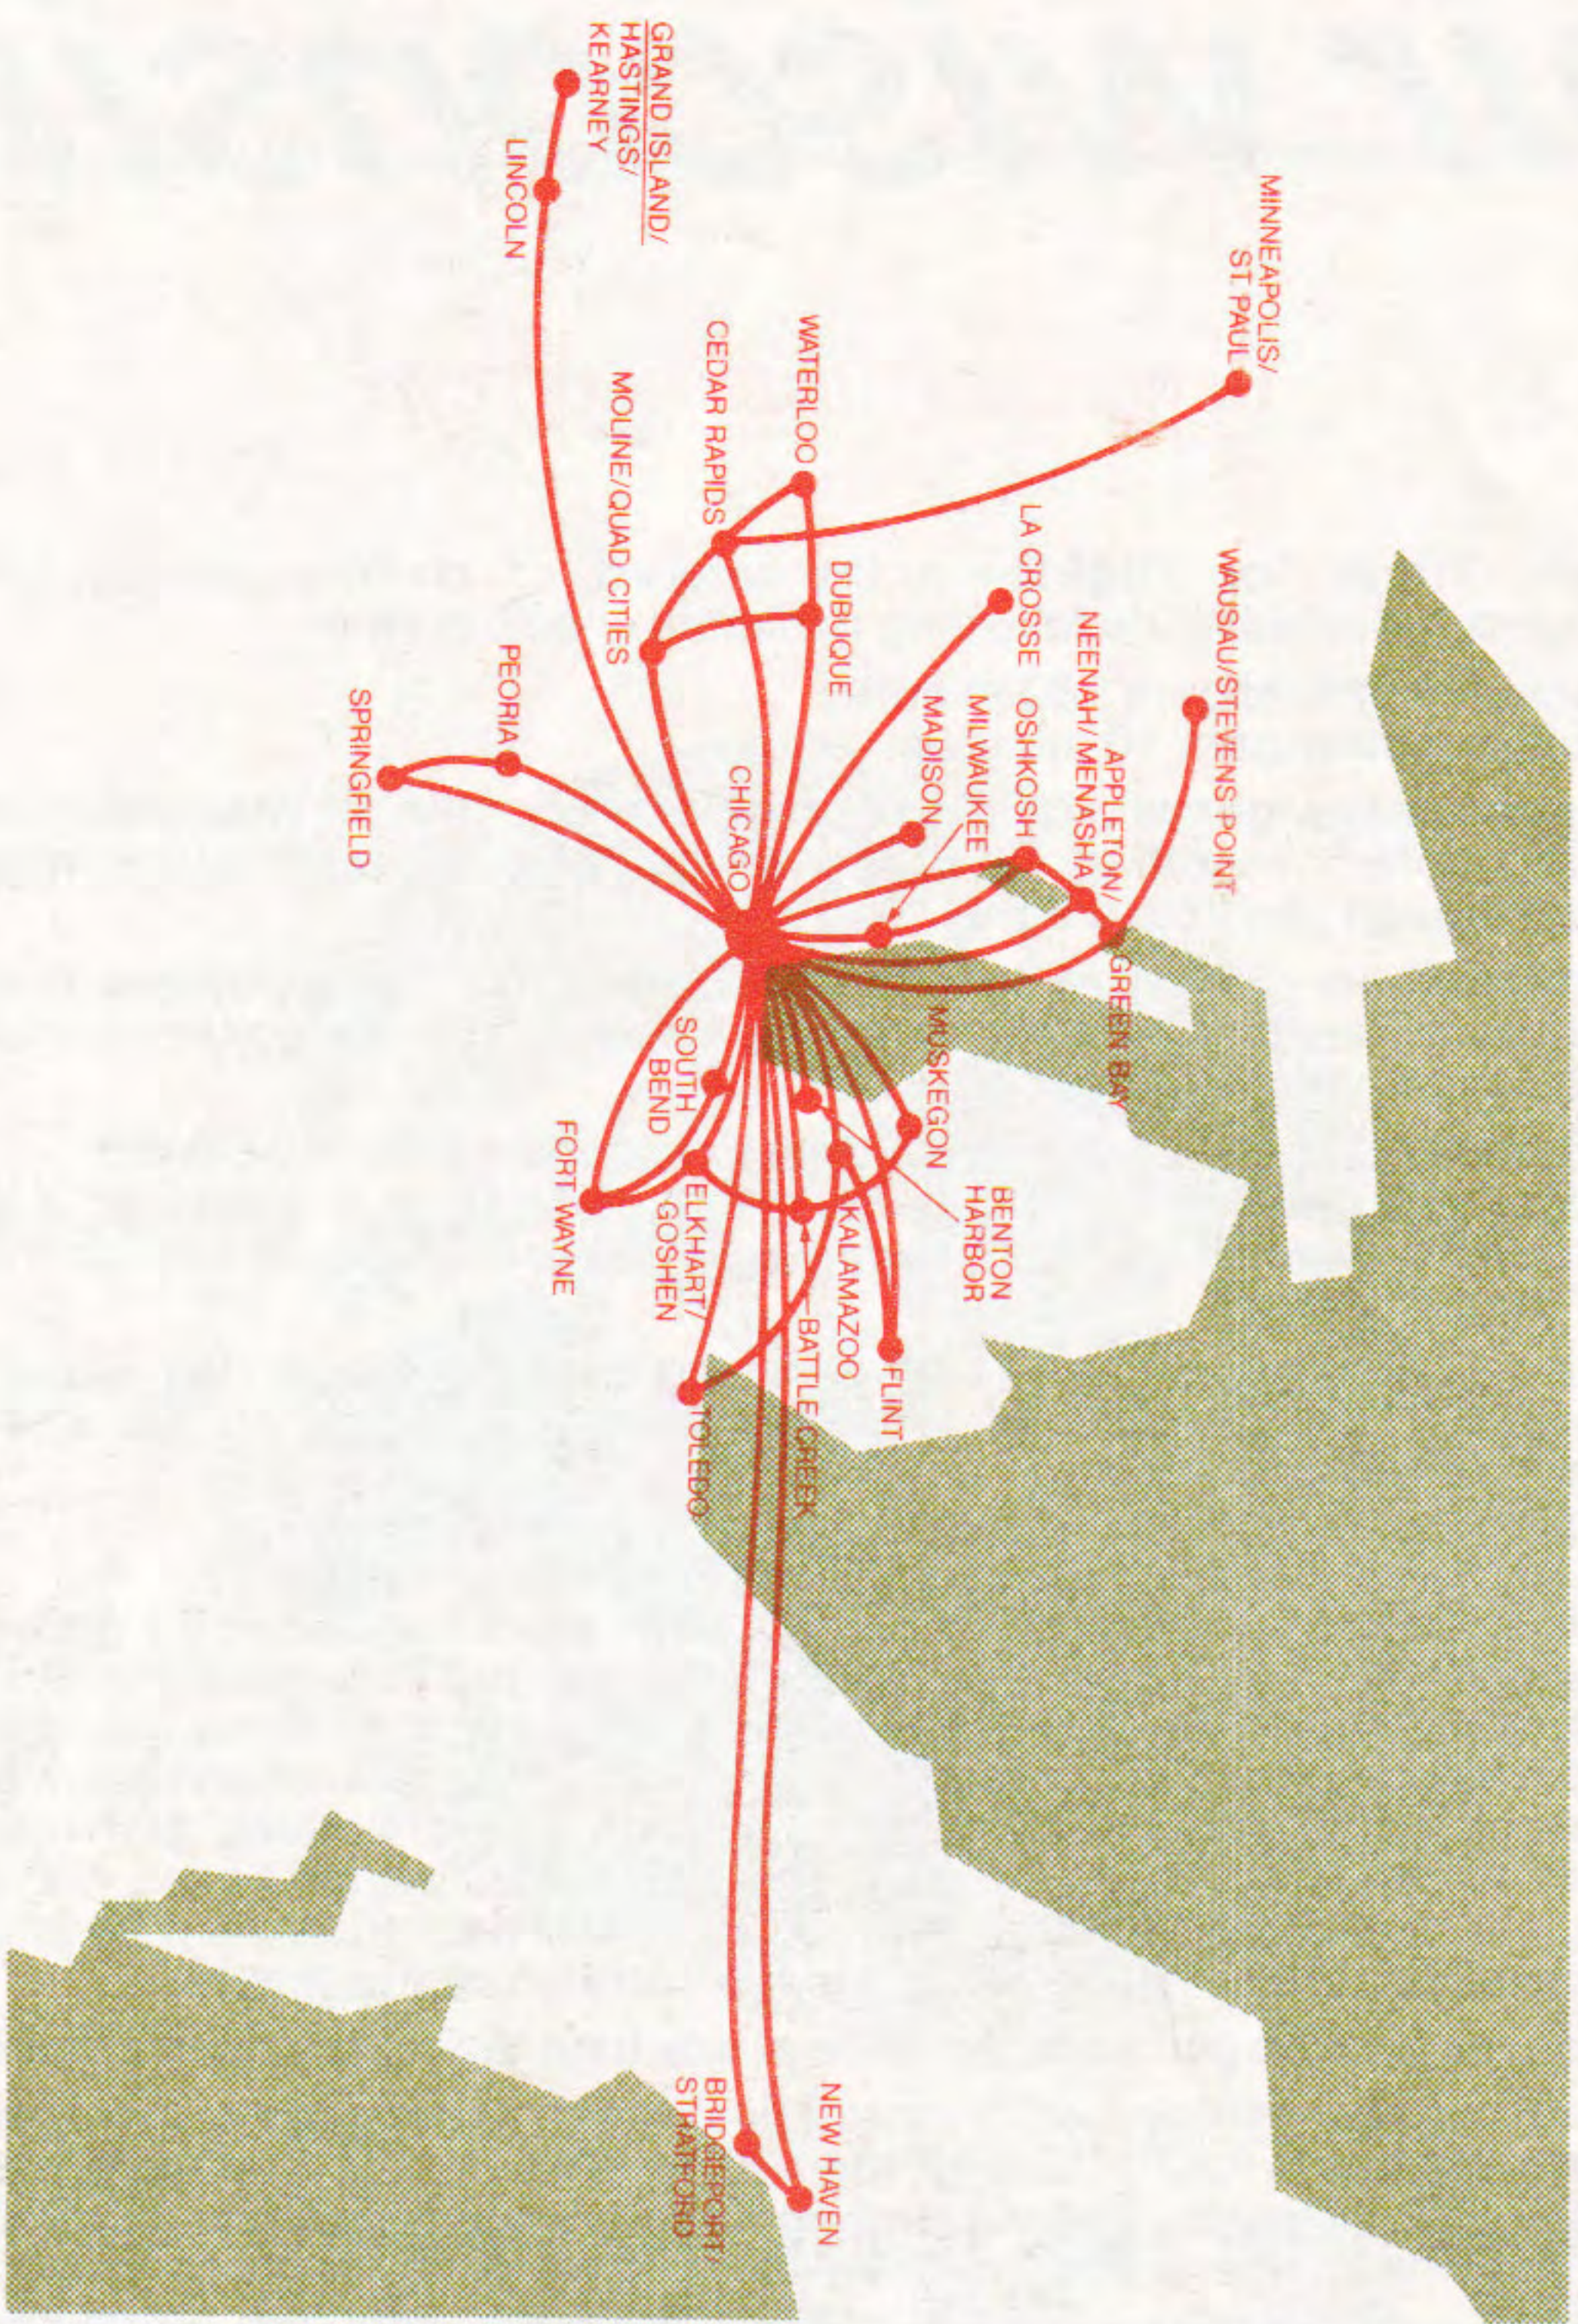

new
all jet service
between
**Wausau/
Stevens Point**
Wisconsin &
Chicago
O'Hare

For Reservations Call 1-800-AIR WISC
Or Your Travel Advisor

United flight numbers 2640 through 2989 are operated by Air Wisconsin

AIR WISCONSIN
OUTAGAMIE COUNTY AIRPORT
APPLETON, WISCONSIN 54915