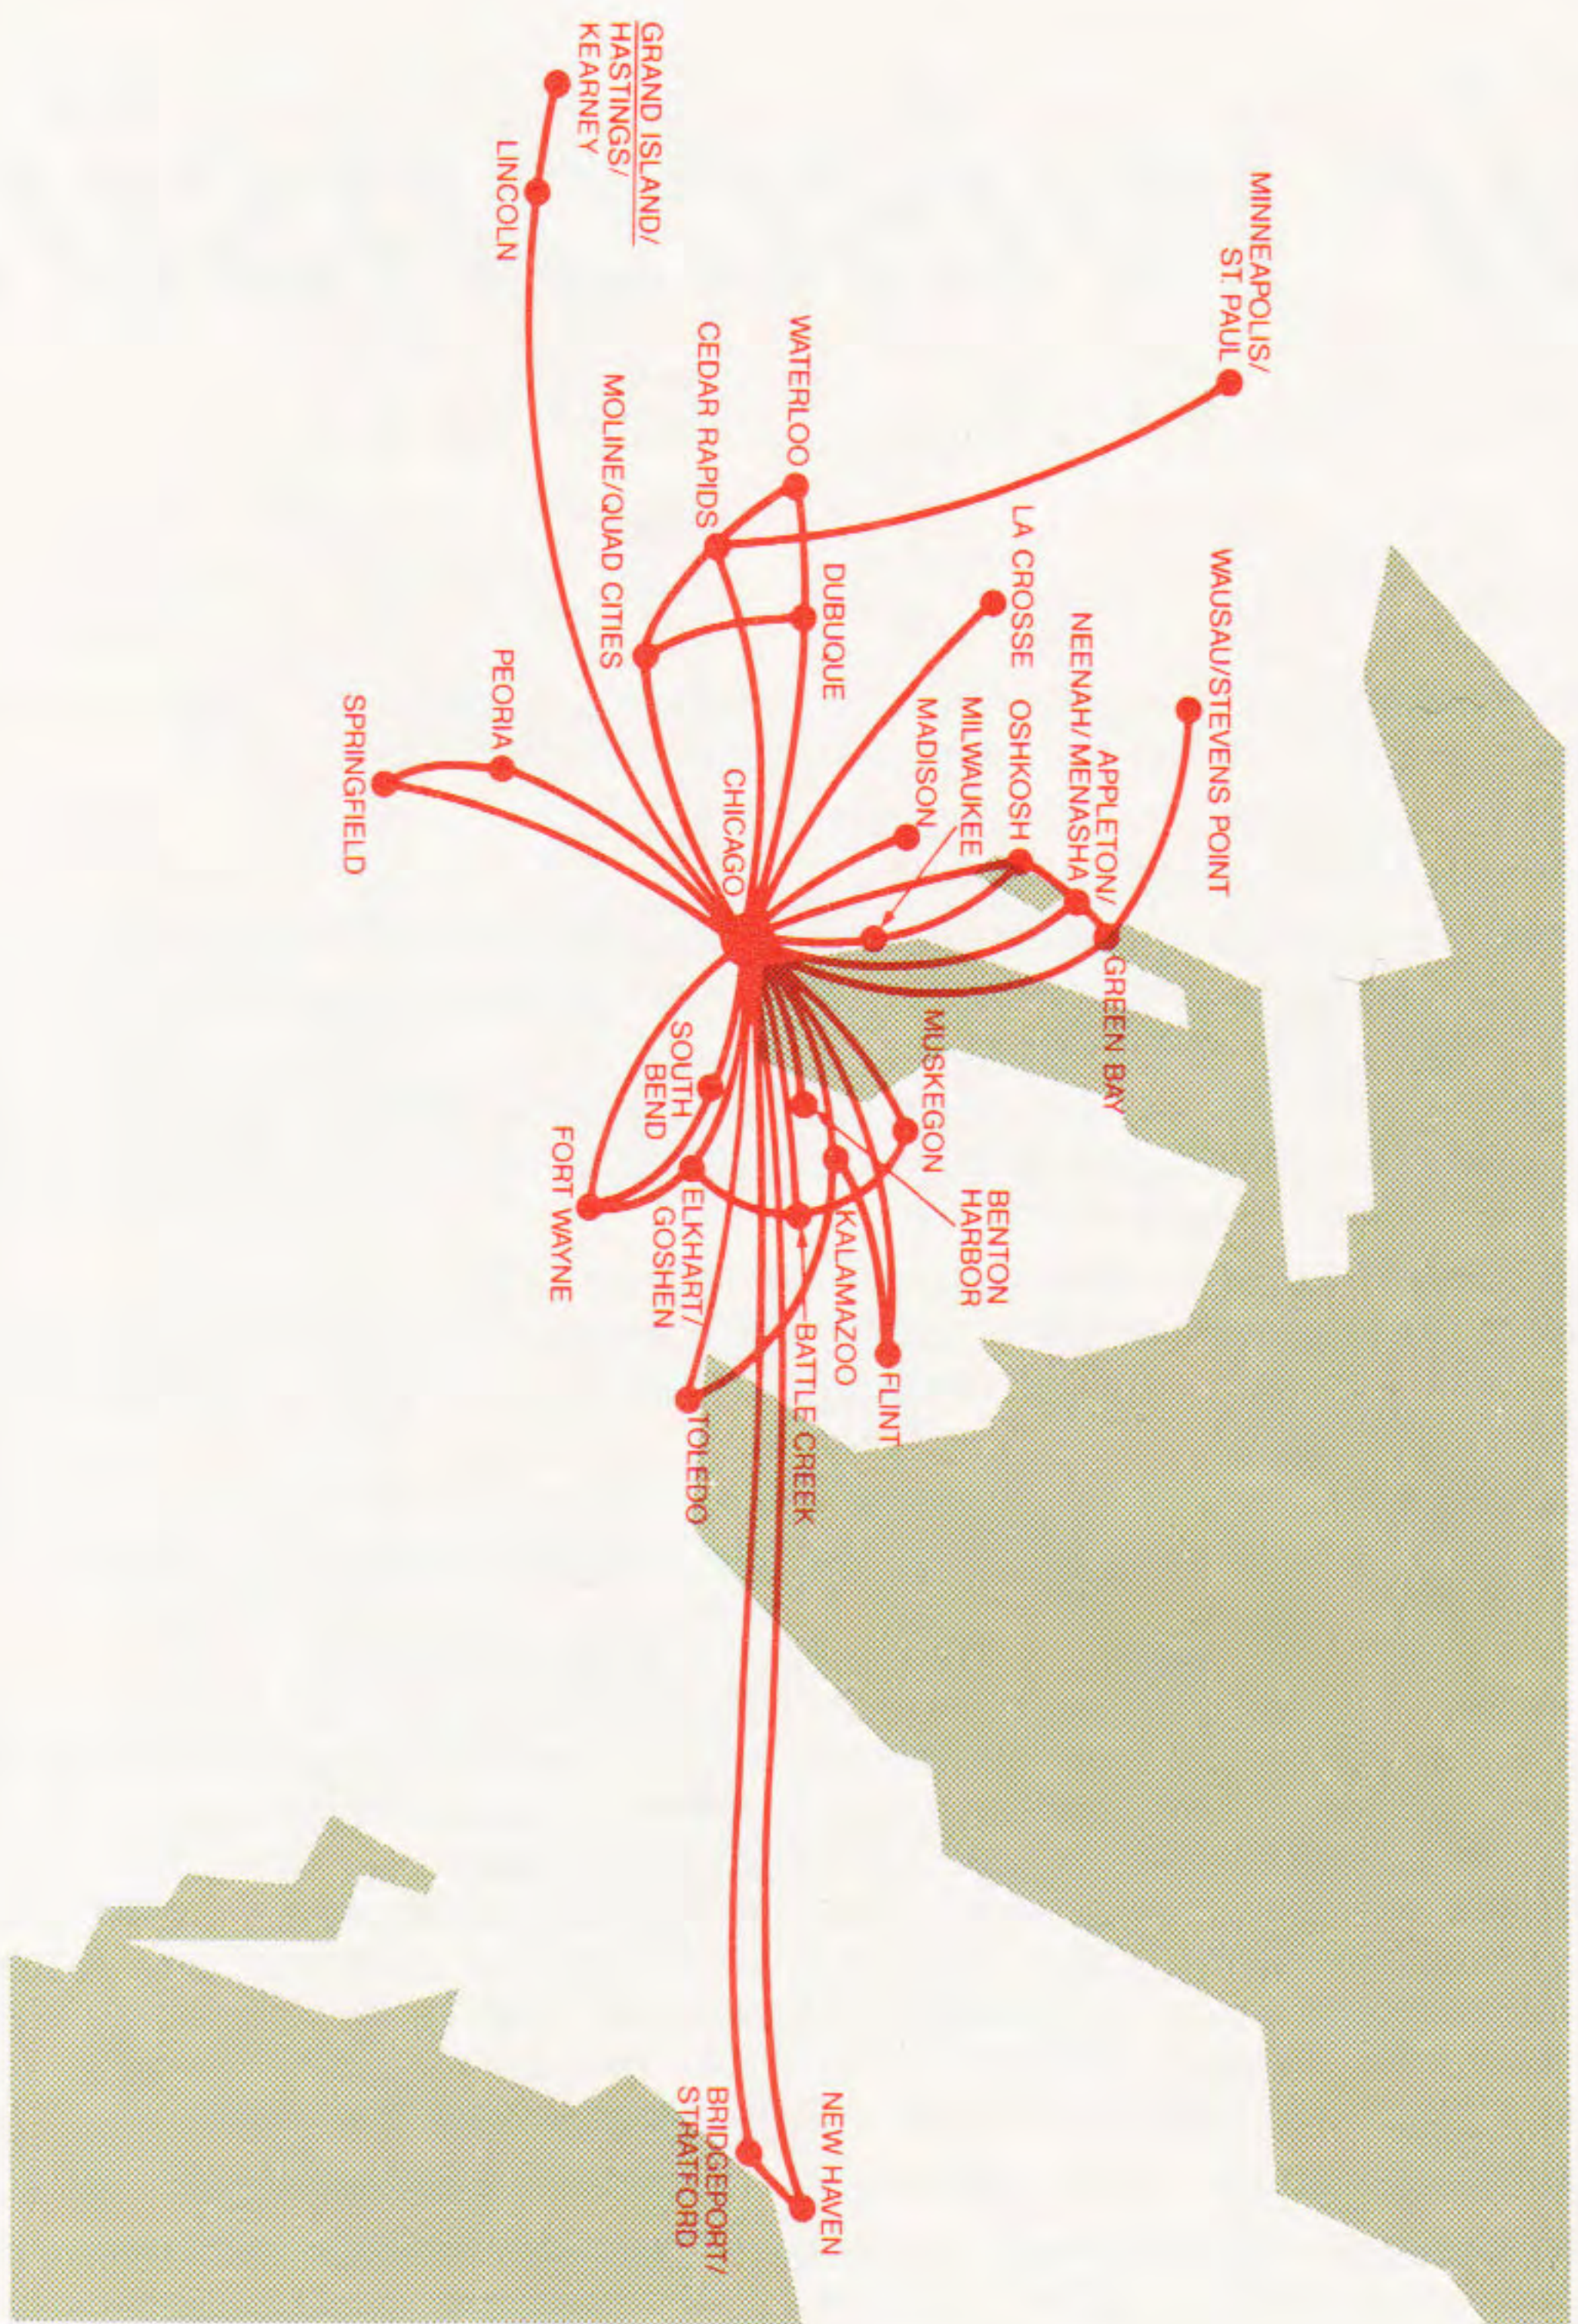

Air Wisconsin

One step to the world

QUICK REFERENCE SCHEDULE
EFFECTIVE JANUARY 6, 1986

**Now...
More jets to
New Haven &
Bridgeport,
Connecticut
and
Chicago!**

with earlybird jets both ways!

For reservations call 1-800-AIR WISC
or your Travel Advisor

United flight numbers 2640 through 2989 are operated by Air Wisconsin

AIR WISCONSIN
OUTAGAMIE COUNTY AIRPORT
APPLETON, WISCONSIN 54915