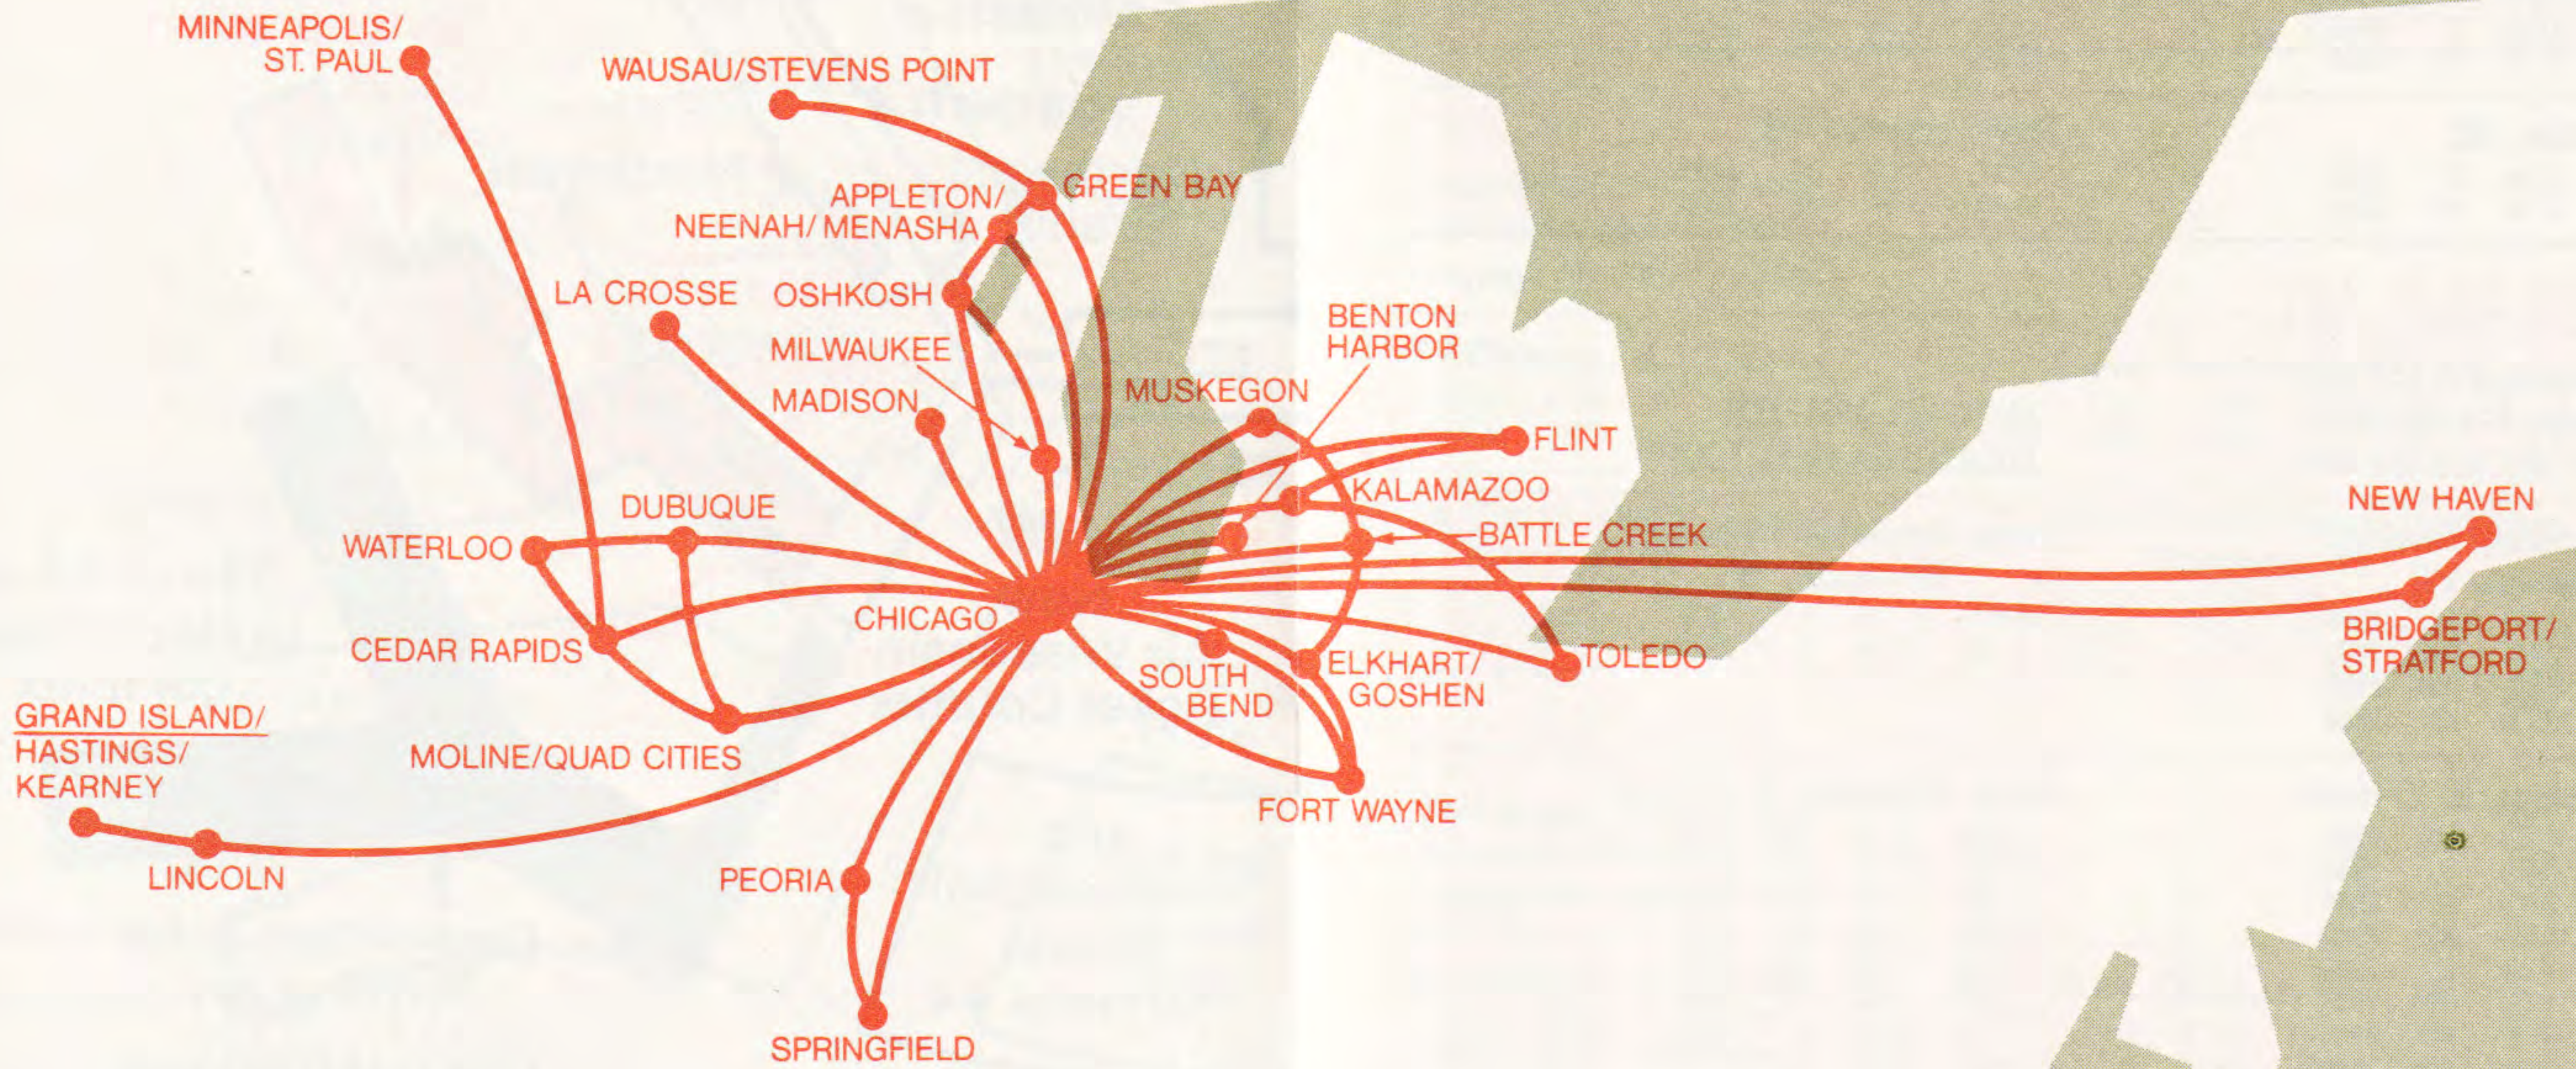

To Elkhart/Goshen, IN					From Elkhart/Goshen, IN				
6 47a	7 14a	X67	2755	0	10 36p	11 02p	X6	2768	0
8 55a	9 22a	7	2761	0					
2 10p	2 37p	7	2763	0					

Chicago O'Hare International Airport

Air Wisconsin Ticket Counter and Gate Locations