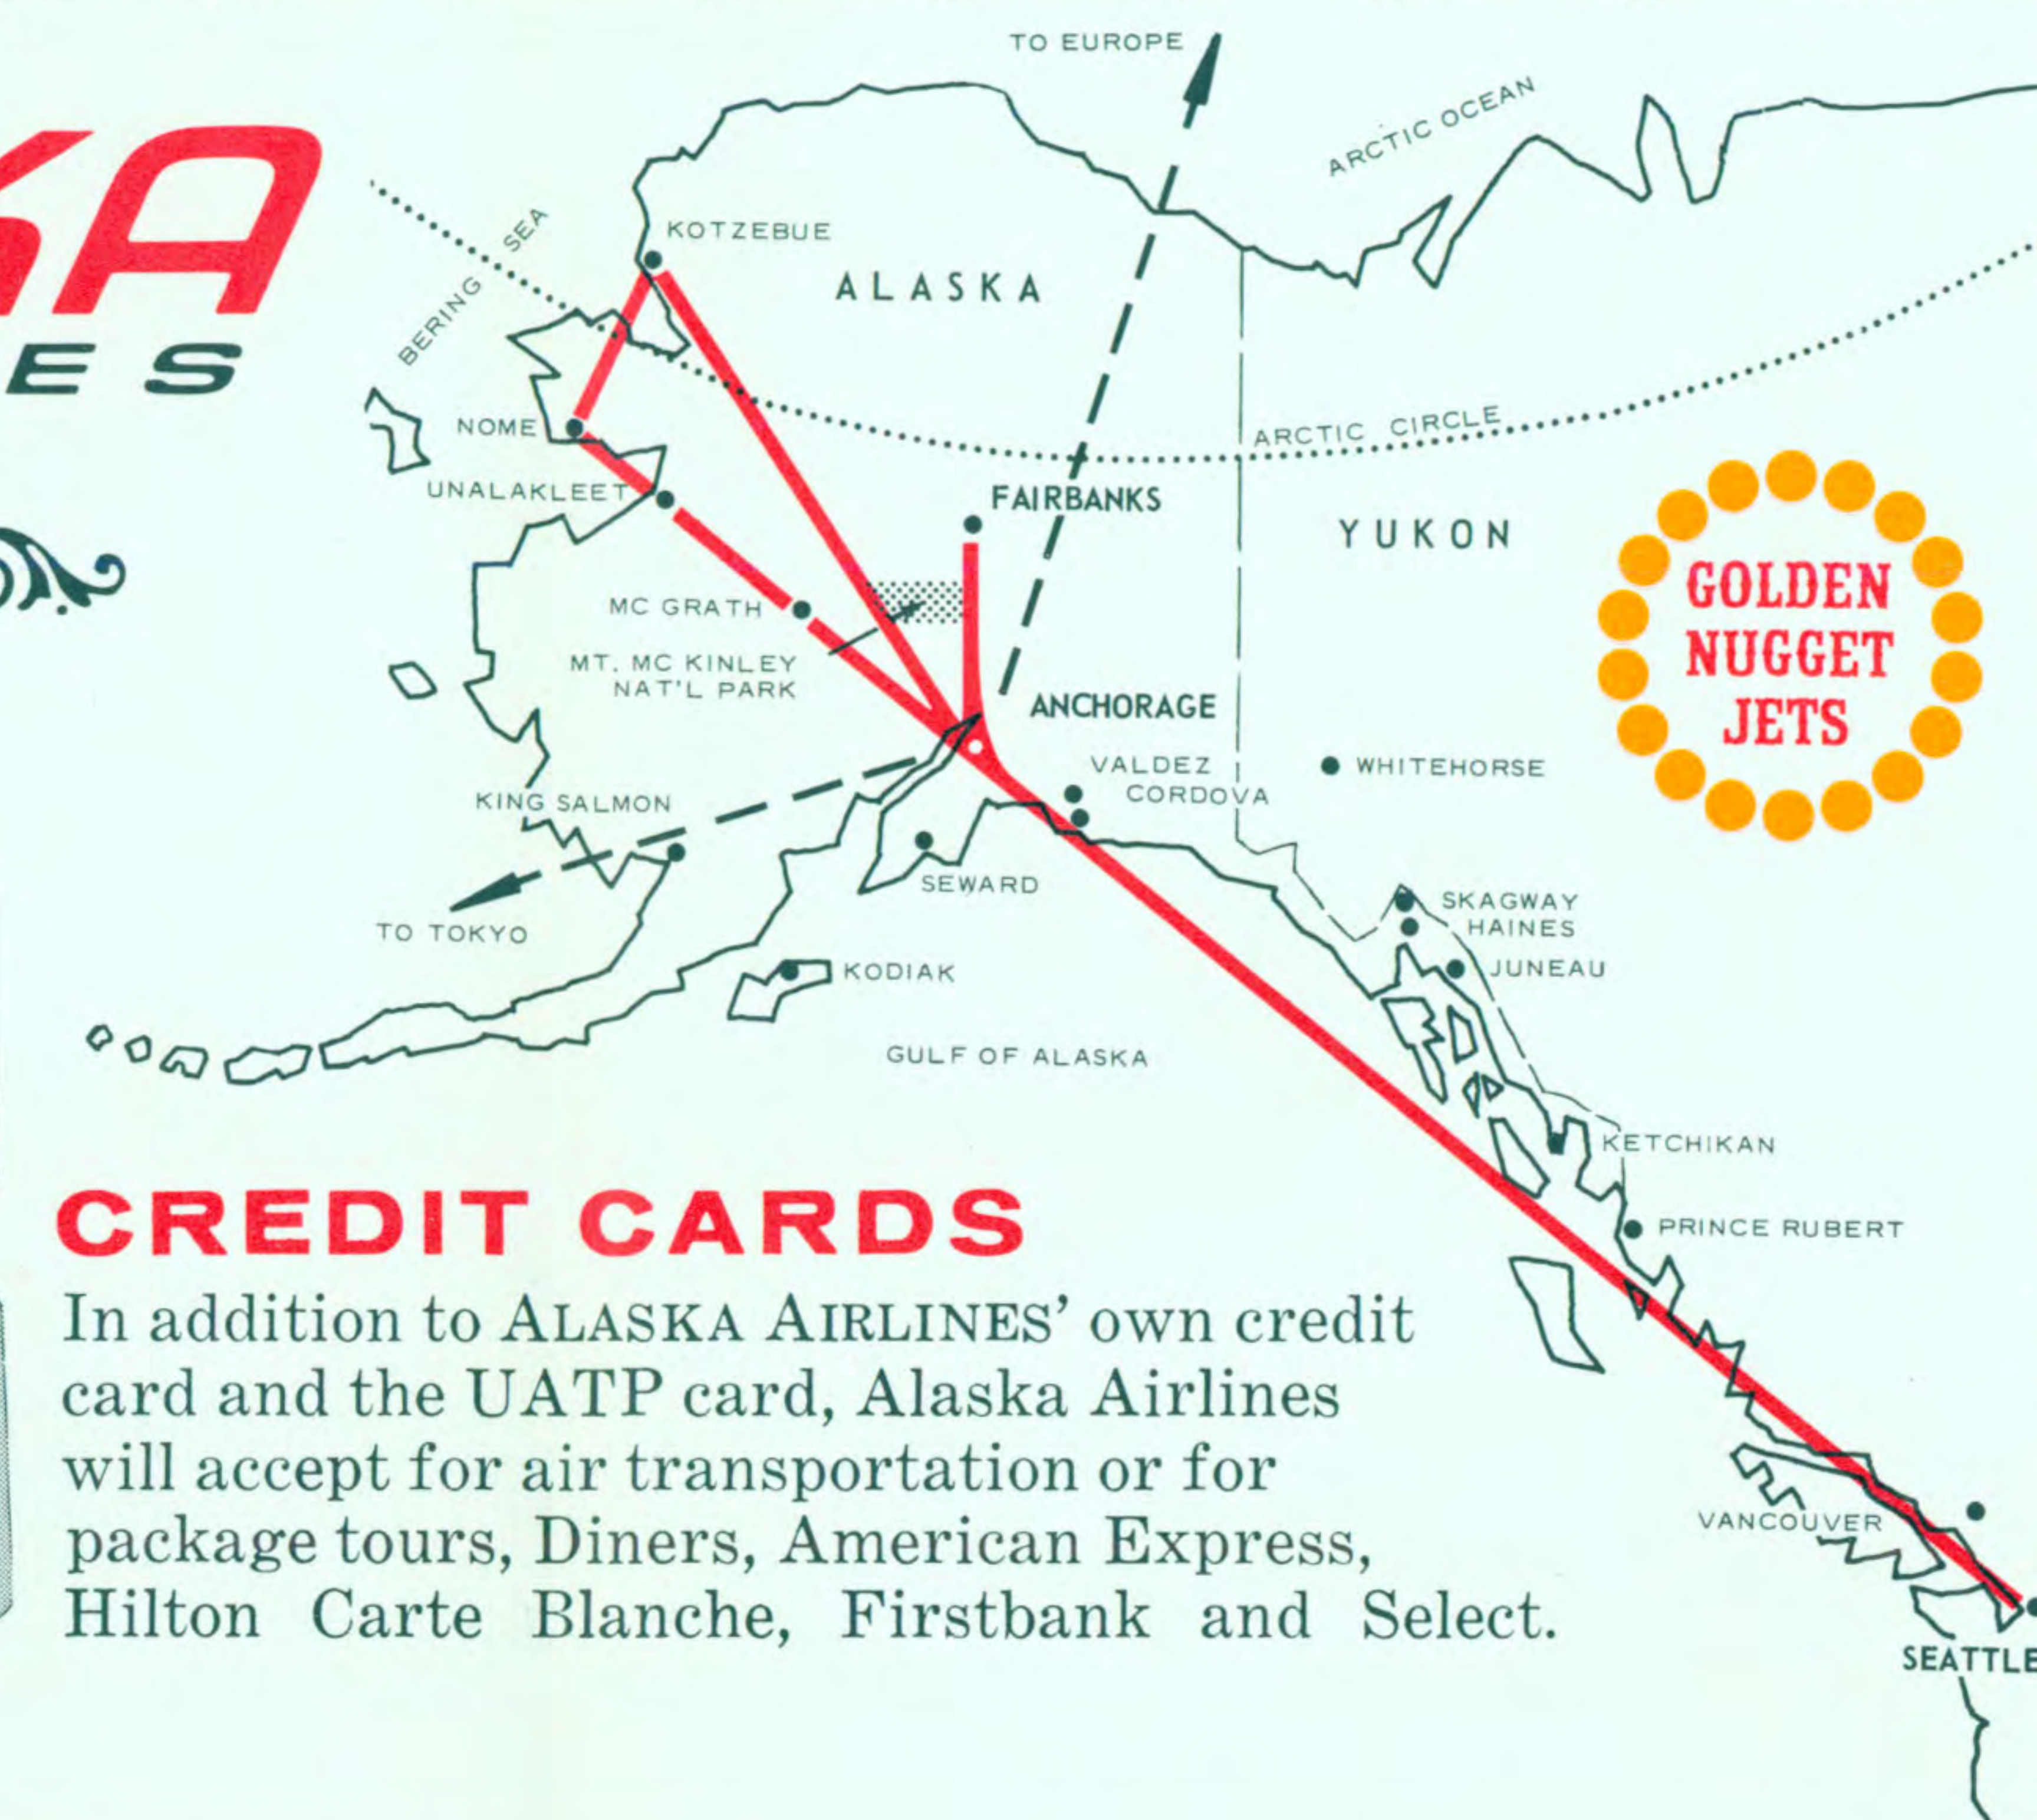

ALASKA is as near as your telephone

AIRPORT RESERVATIONS AND TICKET OFFICES

City	Passenger Reservations & Information	Air Freight Information	Limo. Fare	Miles from City
Anchorage	272-0571	277-8571	$1.75	6 SW
Fairbanks	456-7733	452-1186	1.75	5 SW
Kotzebue	442-3351	442-3351	1.00	1 SE
McGrath	524-3333	524-3333	—	—
Nome	443-2245	443-2687	1.50	1 W
Seattle	CHerry 3-2000	CHerry 2-0600	1.50	14 S
Unalakleet	624-3212	624-3212	1.00	1 N

INTERNATIONAL SALES OFFICES

Paris, France	24, av de Villiers	622.02.24
Tokyo, Japan	83 Aoyama Kyodo Bldg. 6-18, 3 Chome, Kita Aoyama Minato-Ku	407-8386

OFFLINE TOLL FREE CITIES

(Just dial operator and ask for number listed opposite your city)

Atlanta	WX 6814	Minneapolis	Zenith 7880
Baltimore	Enterprise 9-1144	Olympia, Wn.	Zenith 9909
Bellingham	Zenith 9909	Omaha	Enterprise 7880
Boston	Enterprise 0123	Philadelphia	Enterprise 6814
Bremerton, Wn.	Enterprise 9909	Pittsburgh	Zenith 6814
Cleveland	Enterprise 7880	Portland, Ore.	Commerce 9880
Davenport	Zenith 7880	St. Louis	Enterprise 7880
Detroit	Enterprise 7880	St. Paul	Zenith 7880
Everett, Wn.	Zenith 9909	Spokane, Wn.	Zenith 9909
Indianapolis	Enterprise 7880	Tacoma, Wn.	Zenith 9339
Kansas City	Enterprise 9880	Vancouver, B.C.	Zenith 9909
Miami	WX 6814	Washington, D.C.	Enterprise 1-1144
Milwaukee	Enterprise 7880	Yakima, Wn.	Zenith 9909

CITY TICKET AND REGIONAL SALES OFFICES

Anchorage	Anchorage-Westward Hotel	272-0581
Chicago	55 East Washington Blvd.	STate 2-1926
Fairbanks	Airport Way and Cushman St.	456-5800
Los Angeles	6290 Sunset Blvd.	HOLlywood 6-8464
New York	595 Fifth Avenue	421-4880
San Francisco	150 Post Street	YUKon 2-8133
Seattle	528 Union Street	MAIn 2-8670
Washington, D.C.	1228 Connecticut Ave. N.W.	223-9680