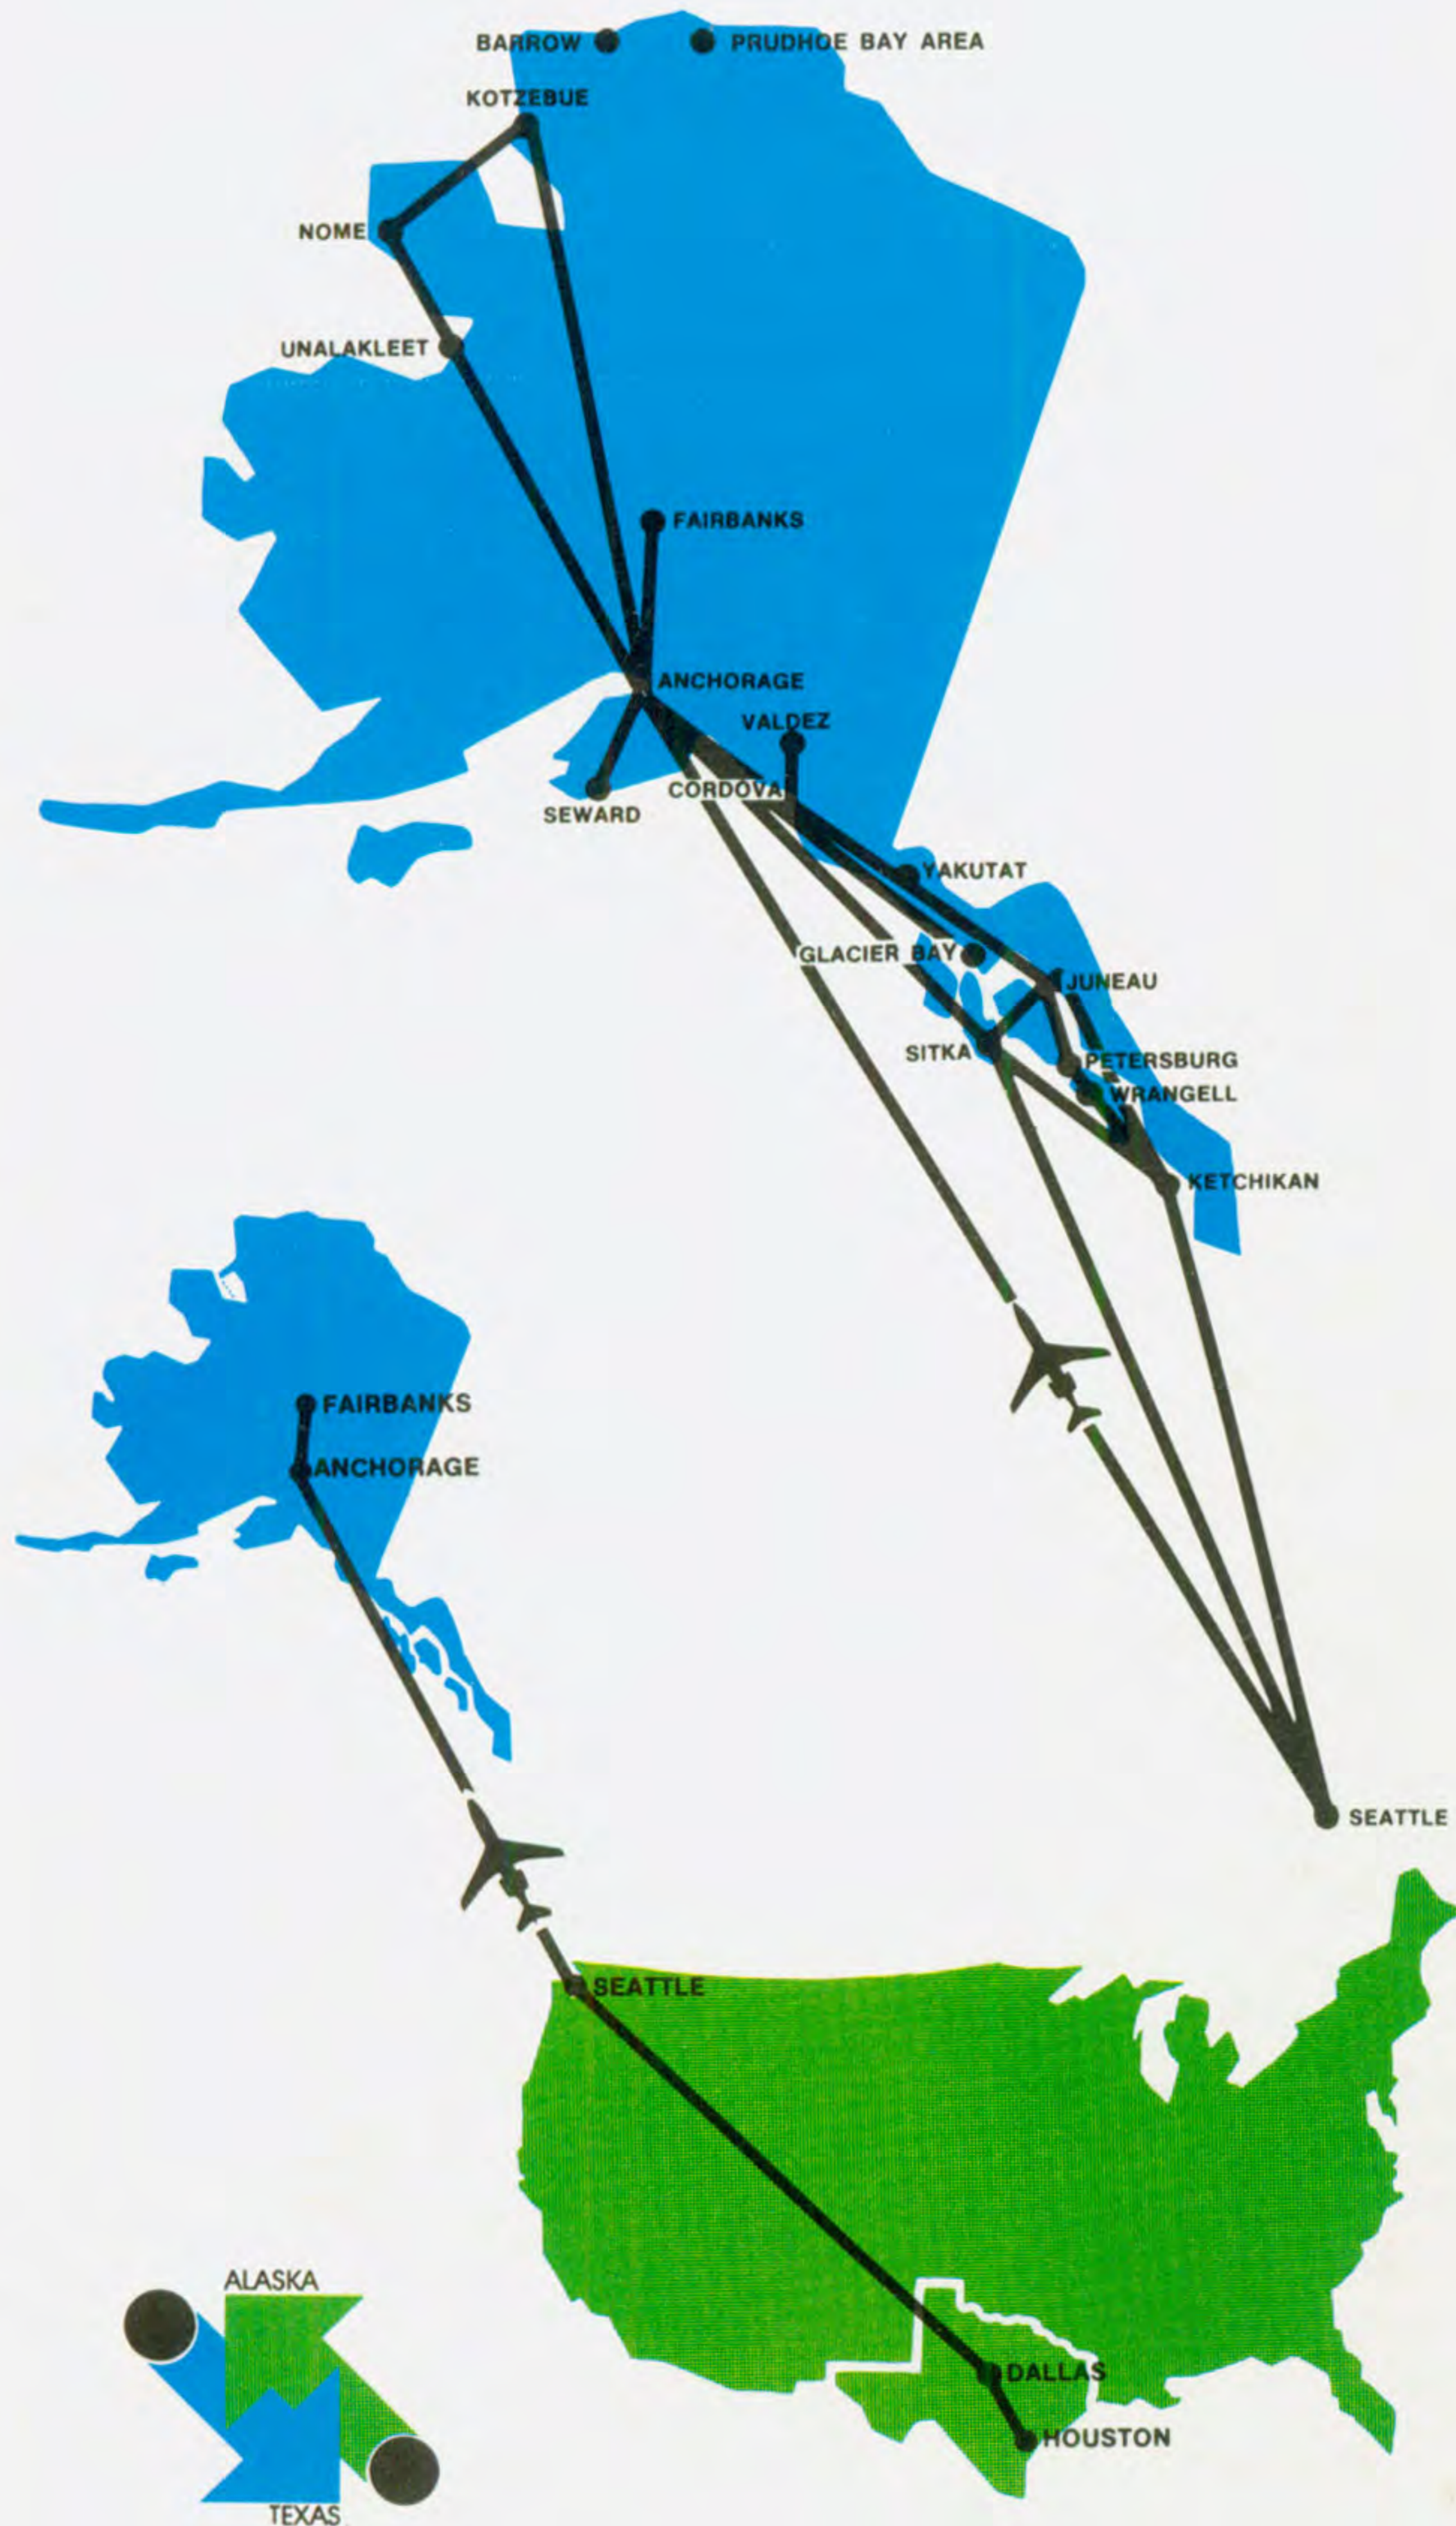

Alaska Airlines

Timetable Effective September 15, 1974

System Wide Routes

Alaska-Braniff Pipeline Express

Nobody knows
Alaska like Alaska
knows Alaska.

Alaska Airlines

Timetable Effective September 15, 1974

Fly Alaska Airlines' Pipeline Express:

Now you can fly between Anchorage-Fairbanks and Dallas-Ft. Worth-Houston without changing planes. Alaska and Braniff have put together the best services of both airlines to Pipeline Country. Once a day. Every day. Ask your travel agent about the Pipeline Express.

Bethel, AK	Kenai, AK	Point Barrow, AK
Clear, AK	King Salmon, AK	Seldovia, AK
Delta Junction, AK	Kodiak, AK	Soldotna, AK
Dillingham, AK	Nenana, AK	Tanana, AK
Glennallen, AK	Palmer, AK	Tok, AK
Homer, AK		