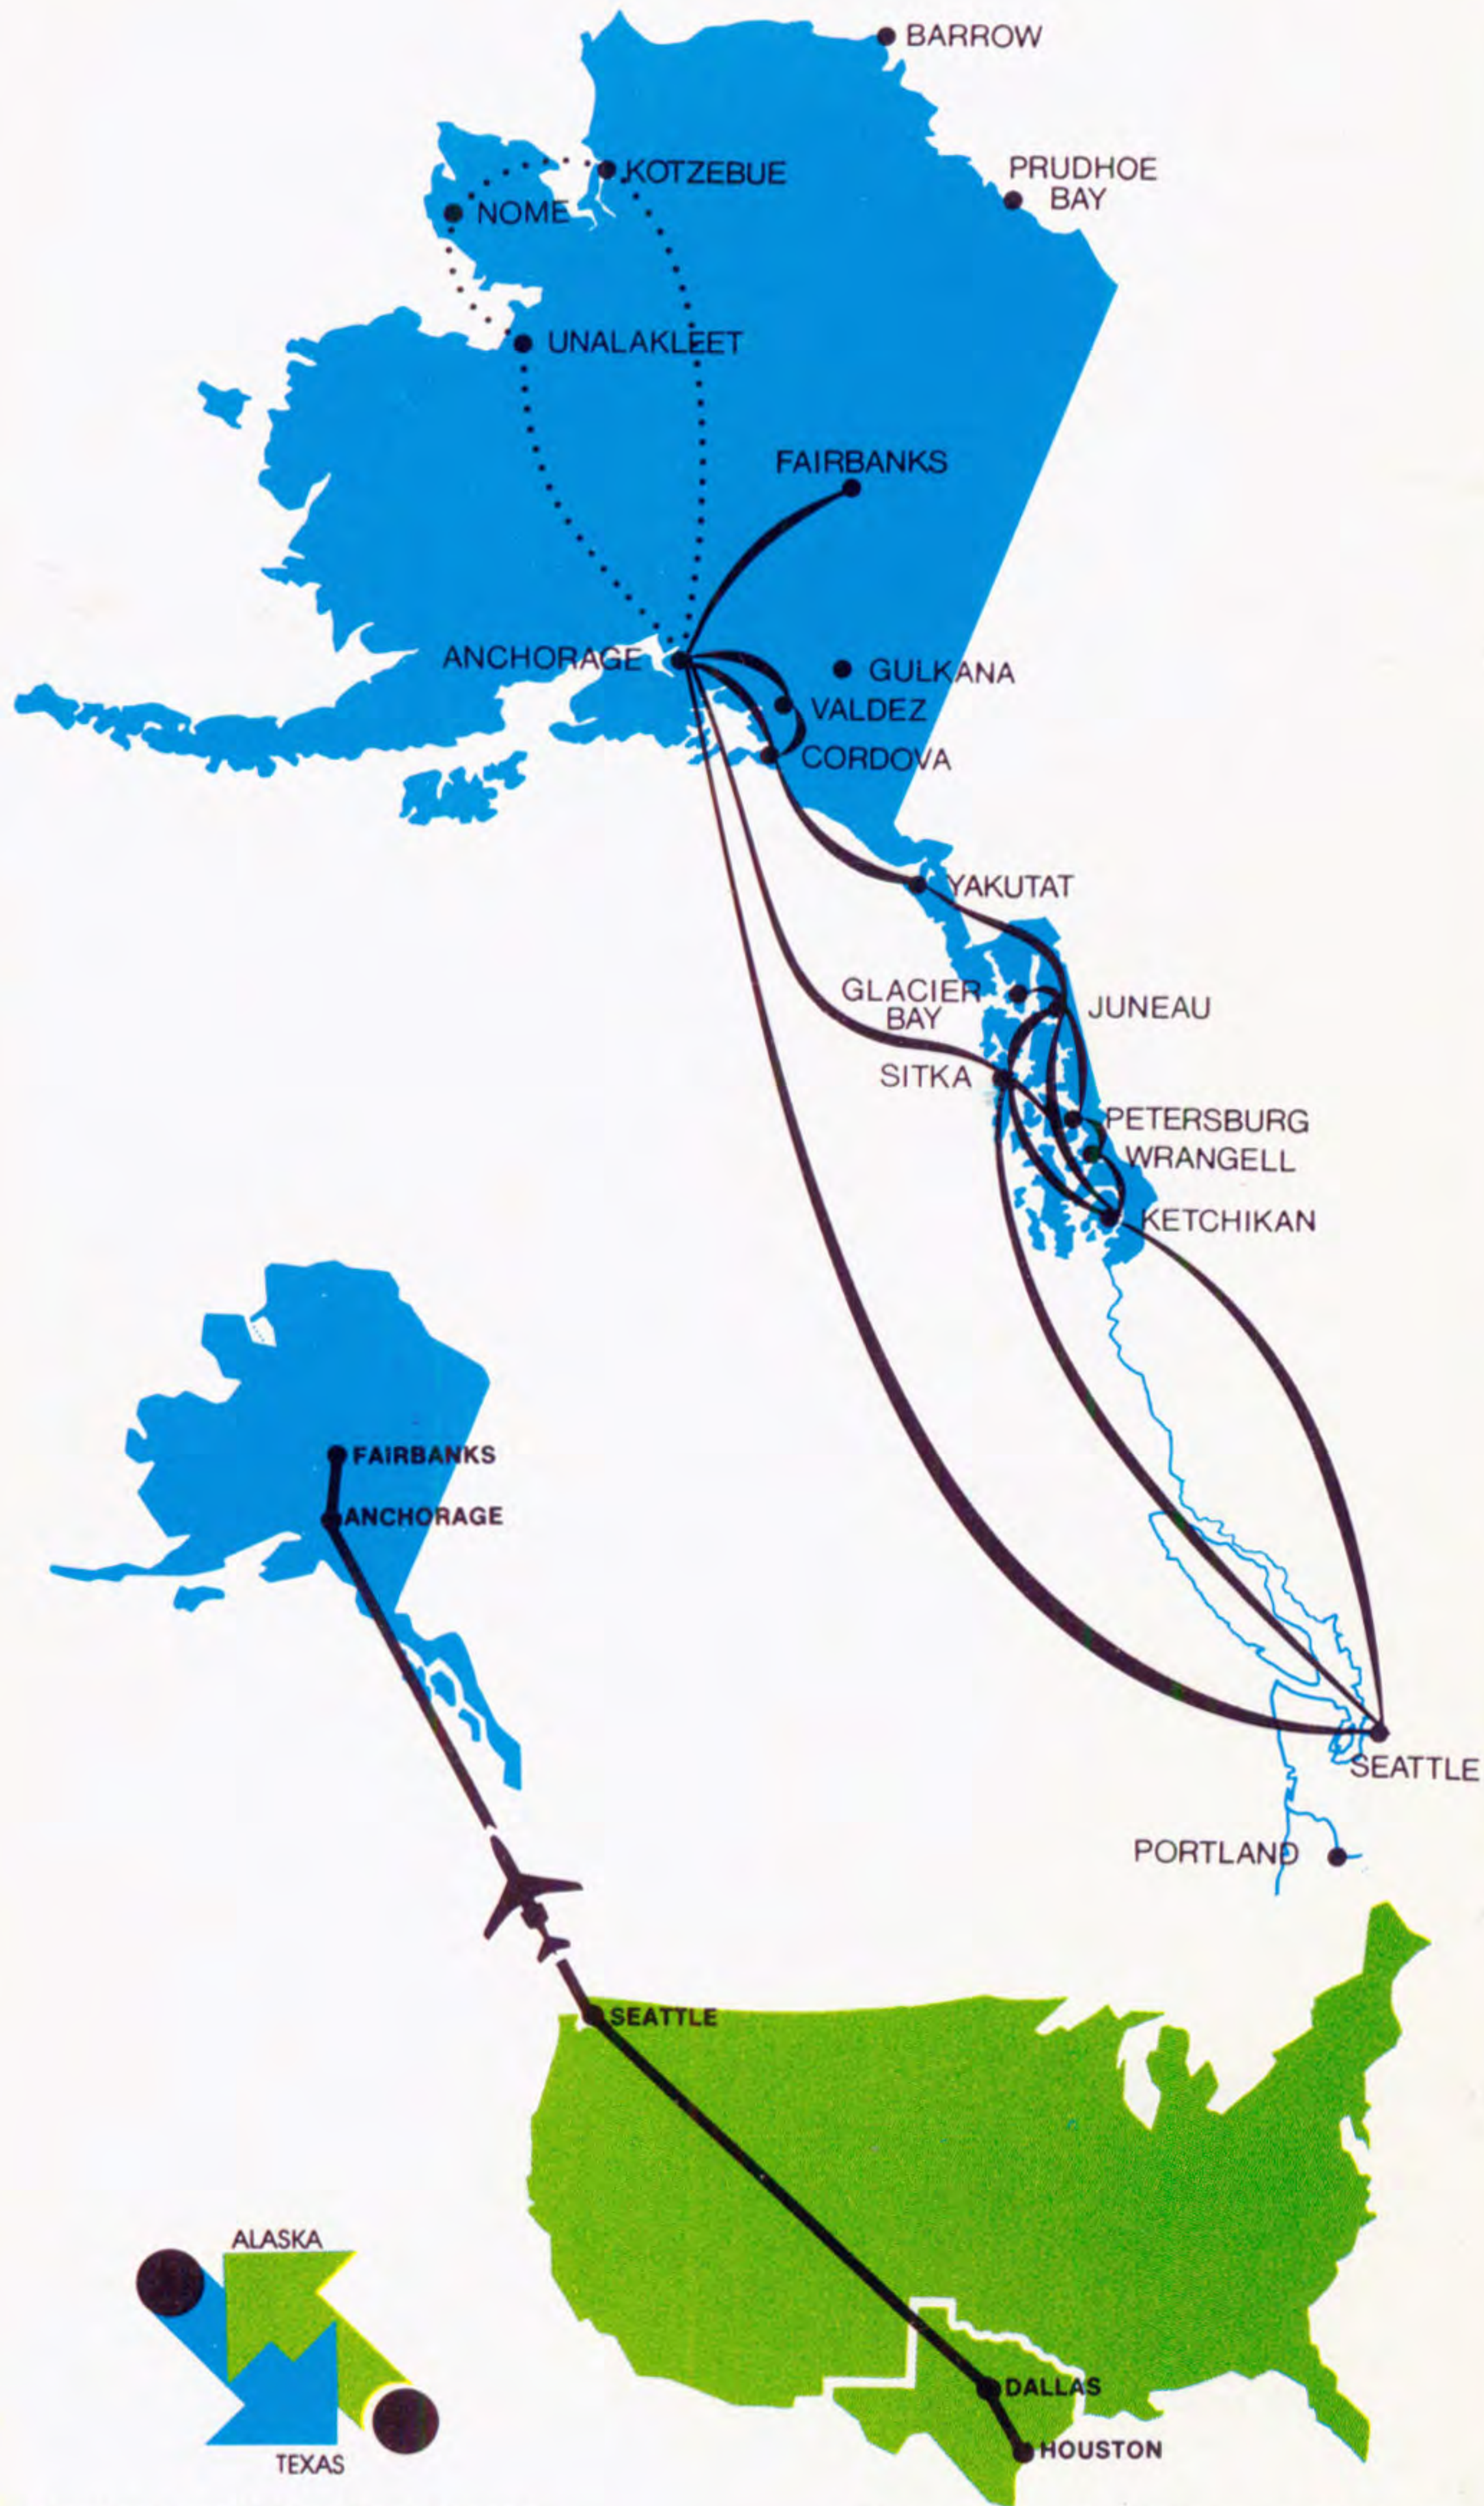

Alaska Airlines

Timetable Effective February 1, 1975

Prudhoe Bay, Alaska.

System Wide Routes

Alaska-Braniff Pipeline Express

..... Temporarily Discontinued
by order of the C.A.B.

SEE YOUR TRAVEL AGENT

Alaska Airlines