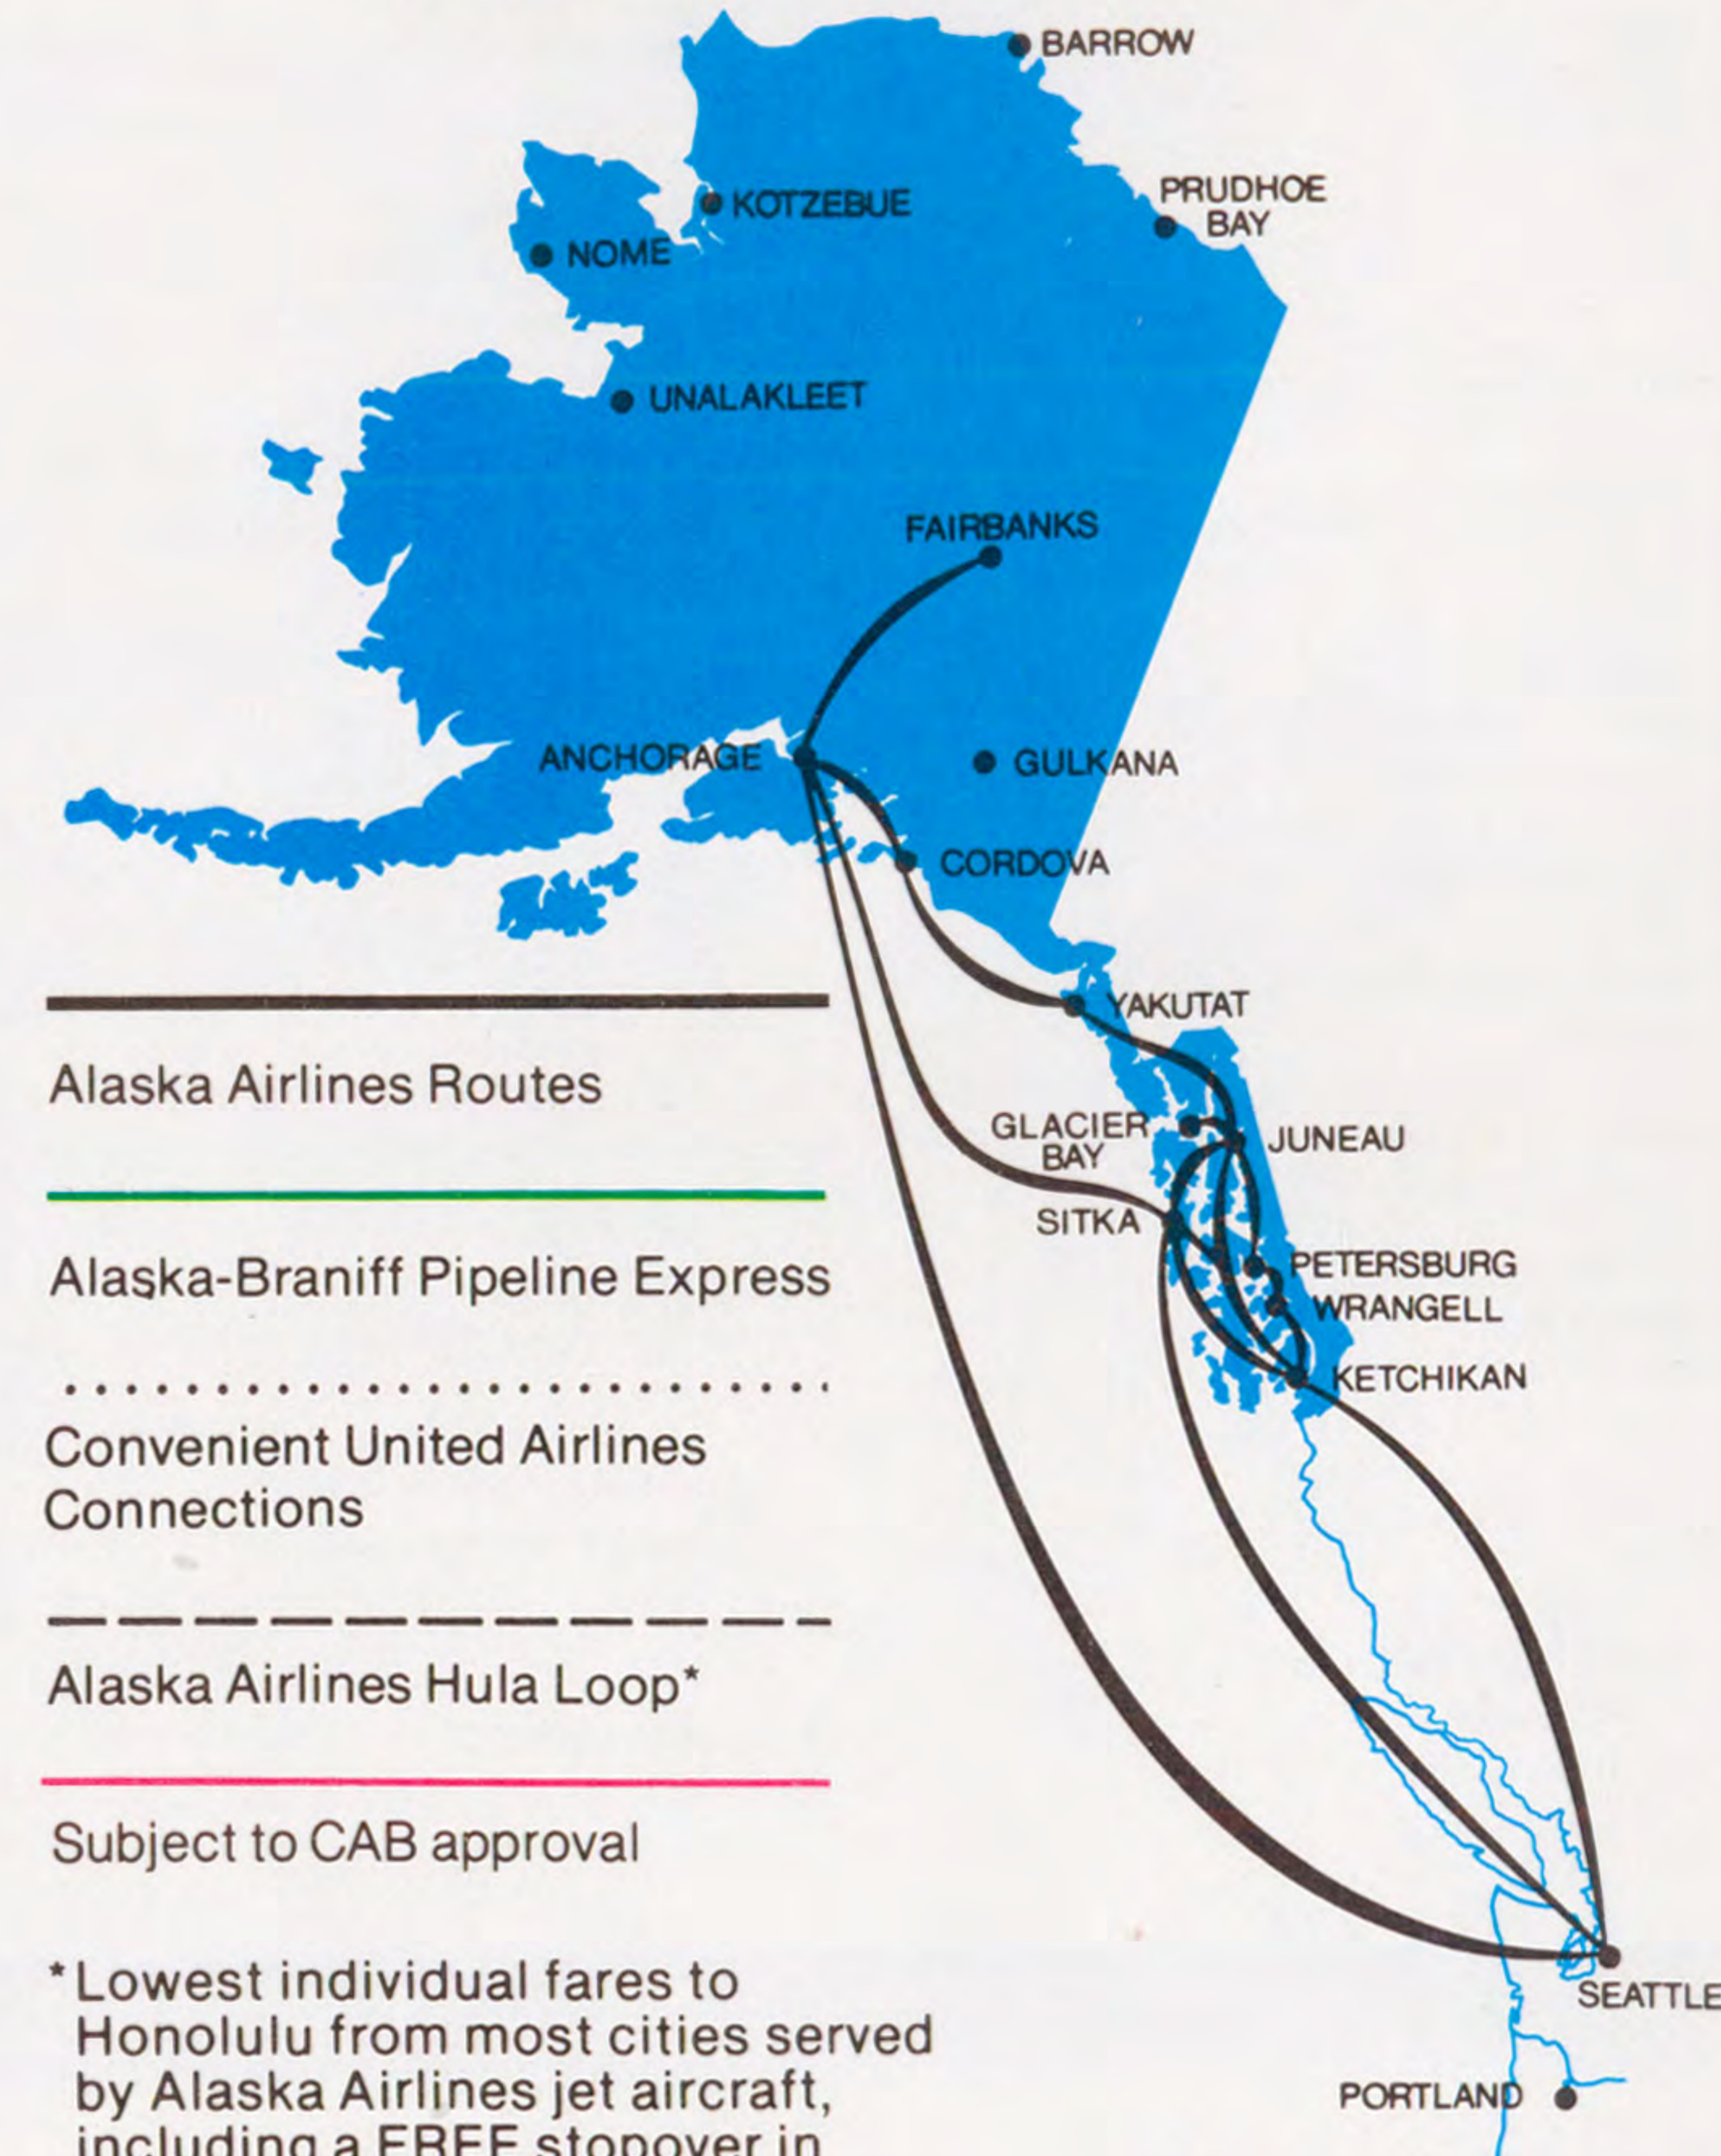

*Lowest individual fares to Honolulu from most cities served by Alaska Airlines jet aircraft, including a **FREE** stopover in Seattle at no additional cost!