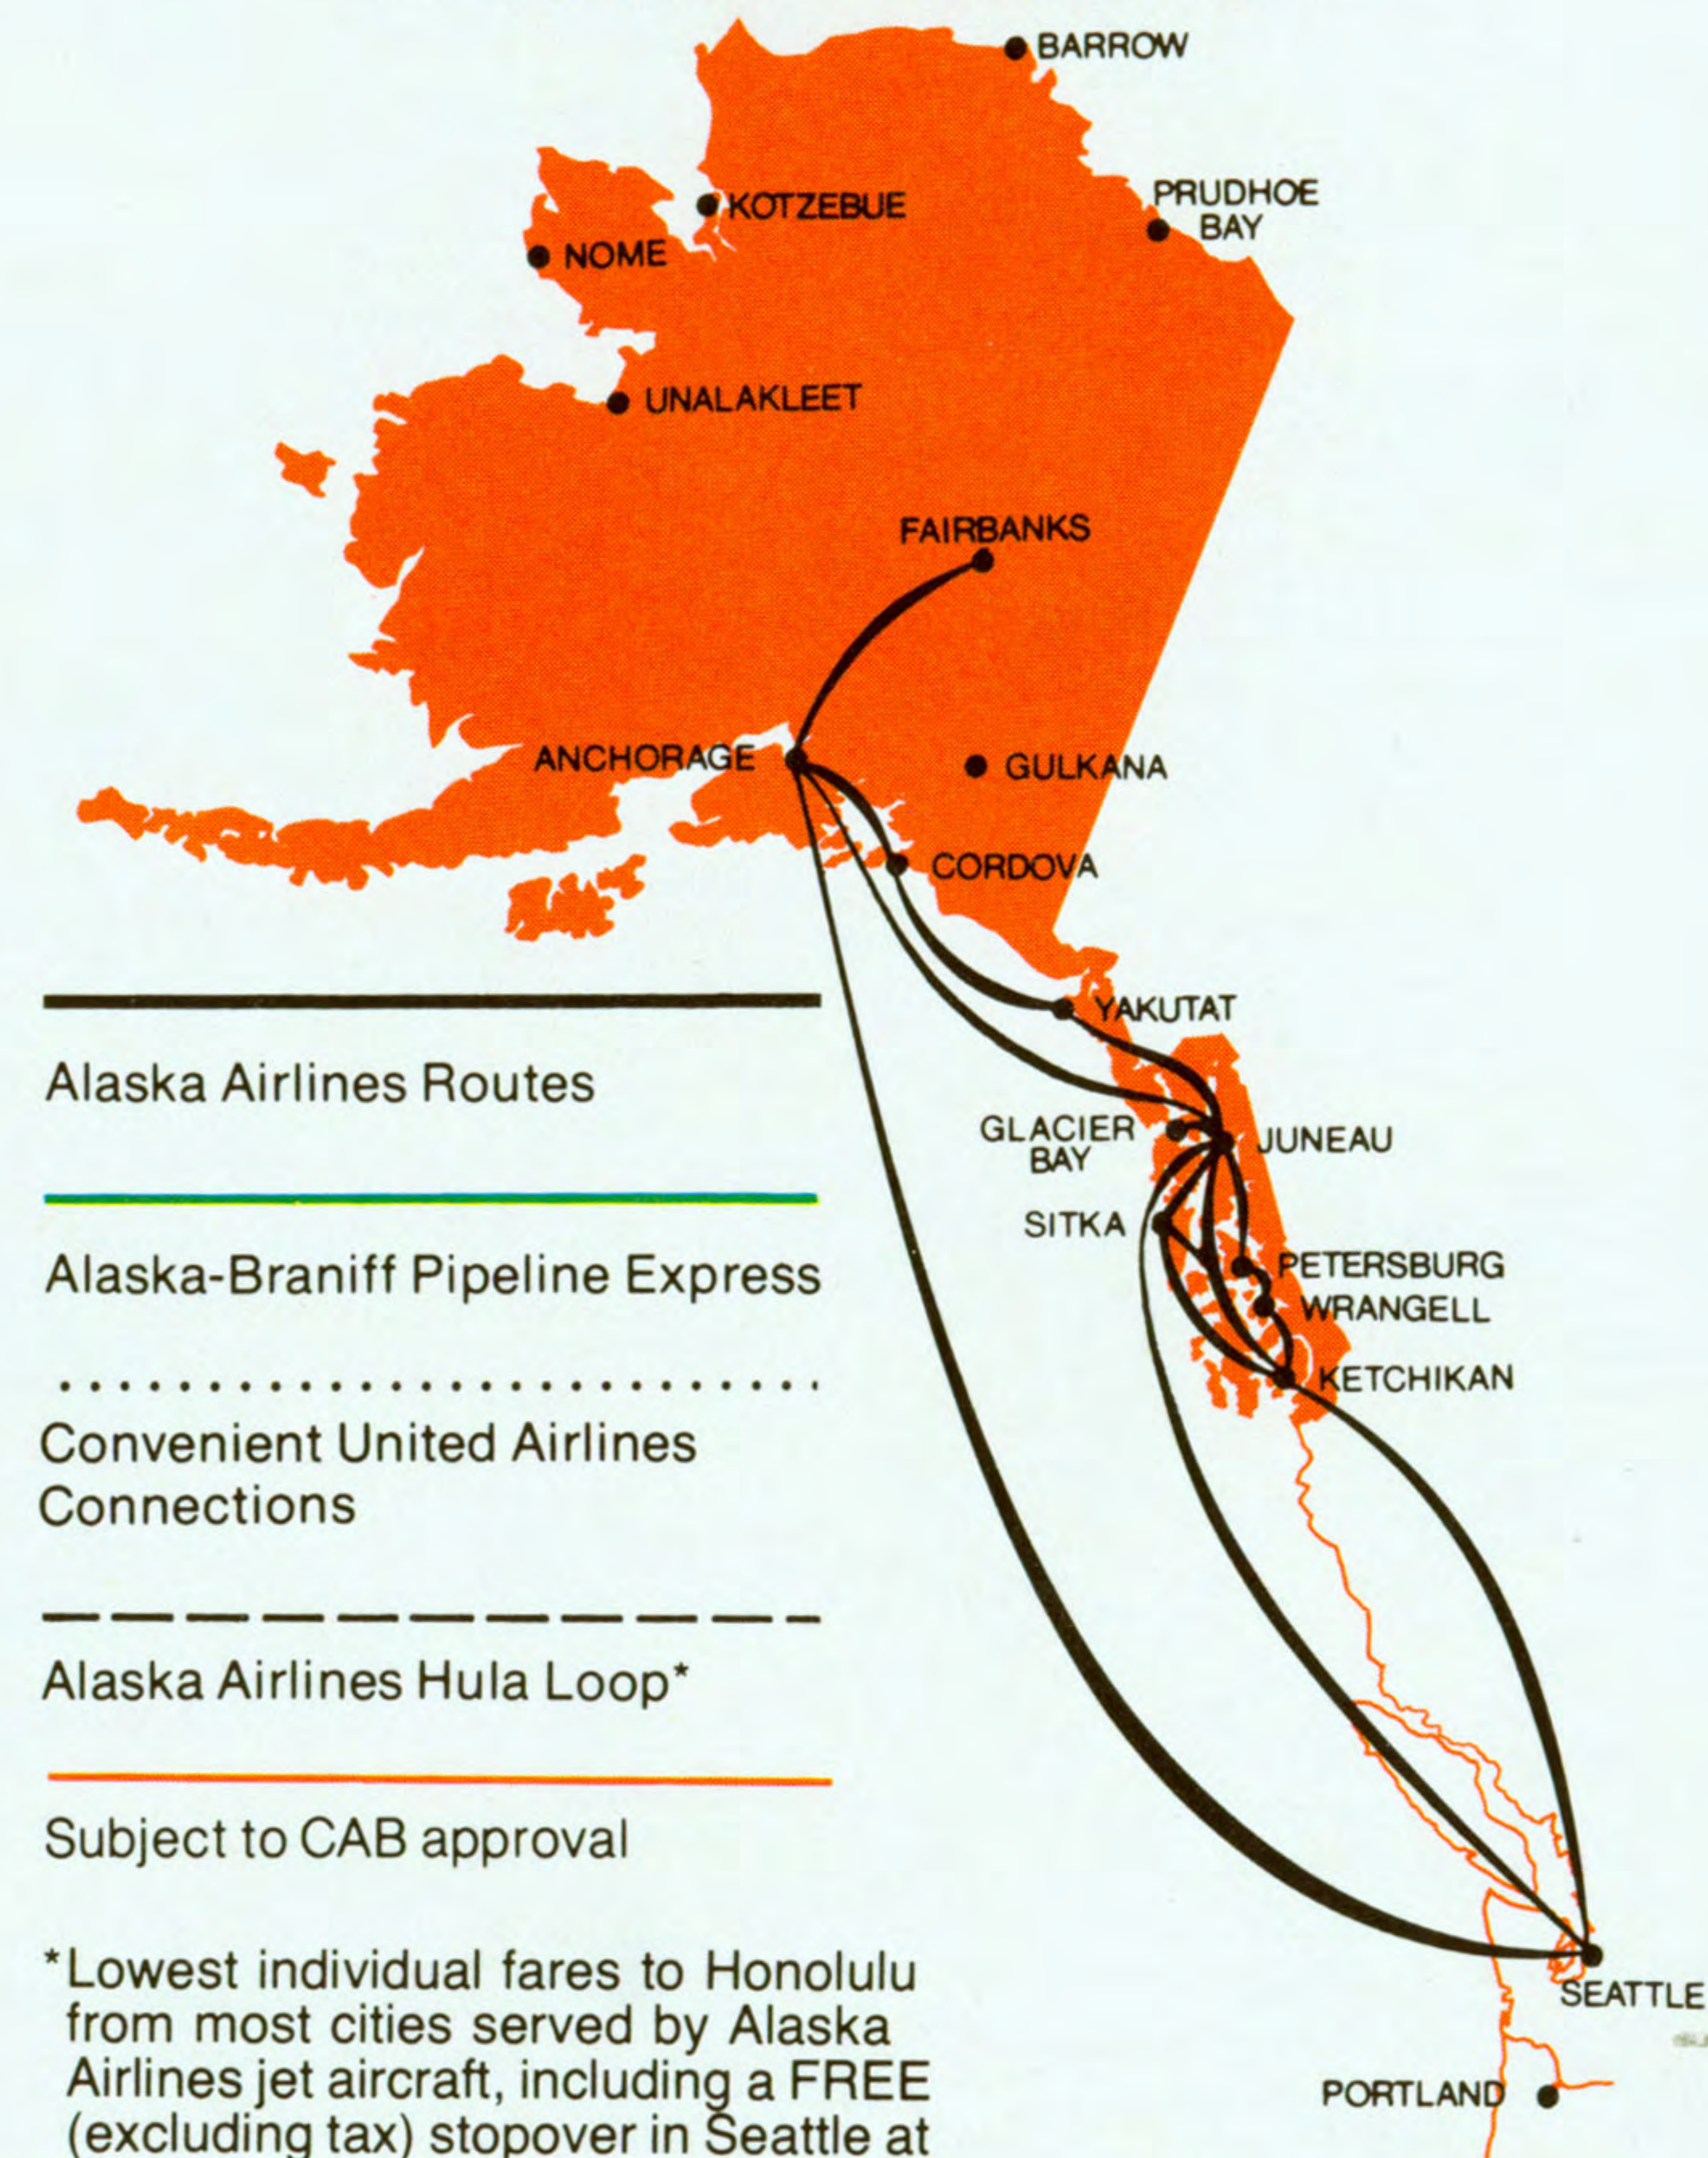

The sky's the limit.
Alaska Airlines