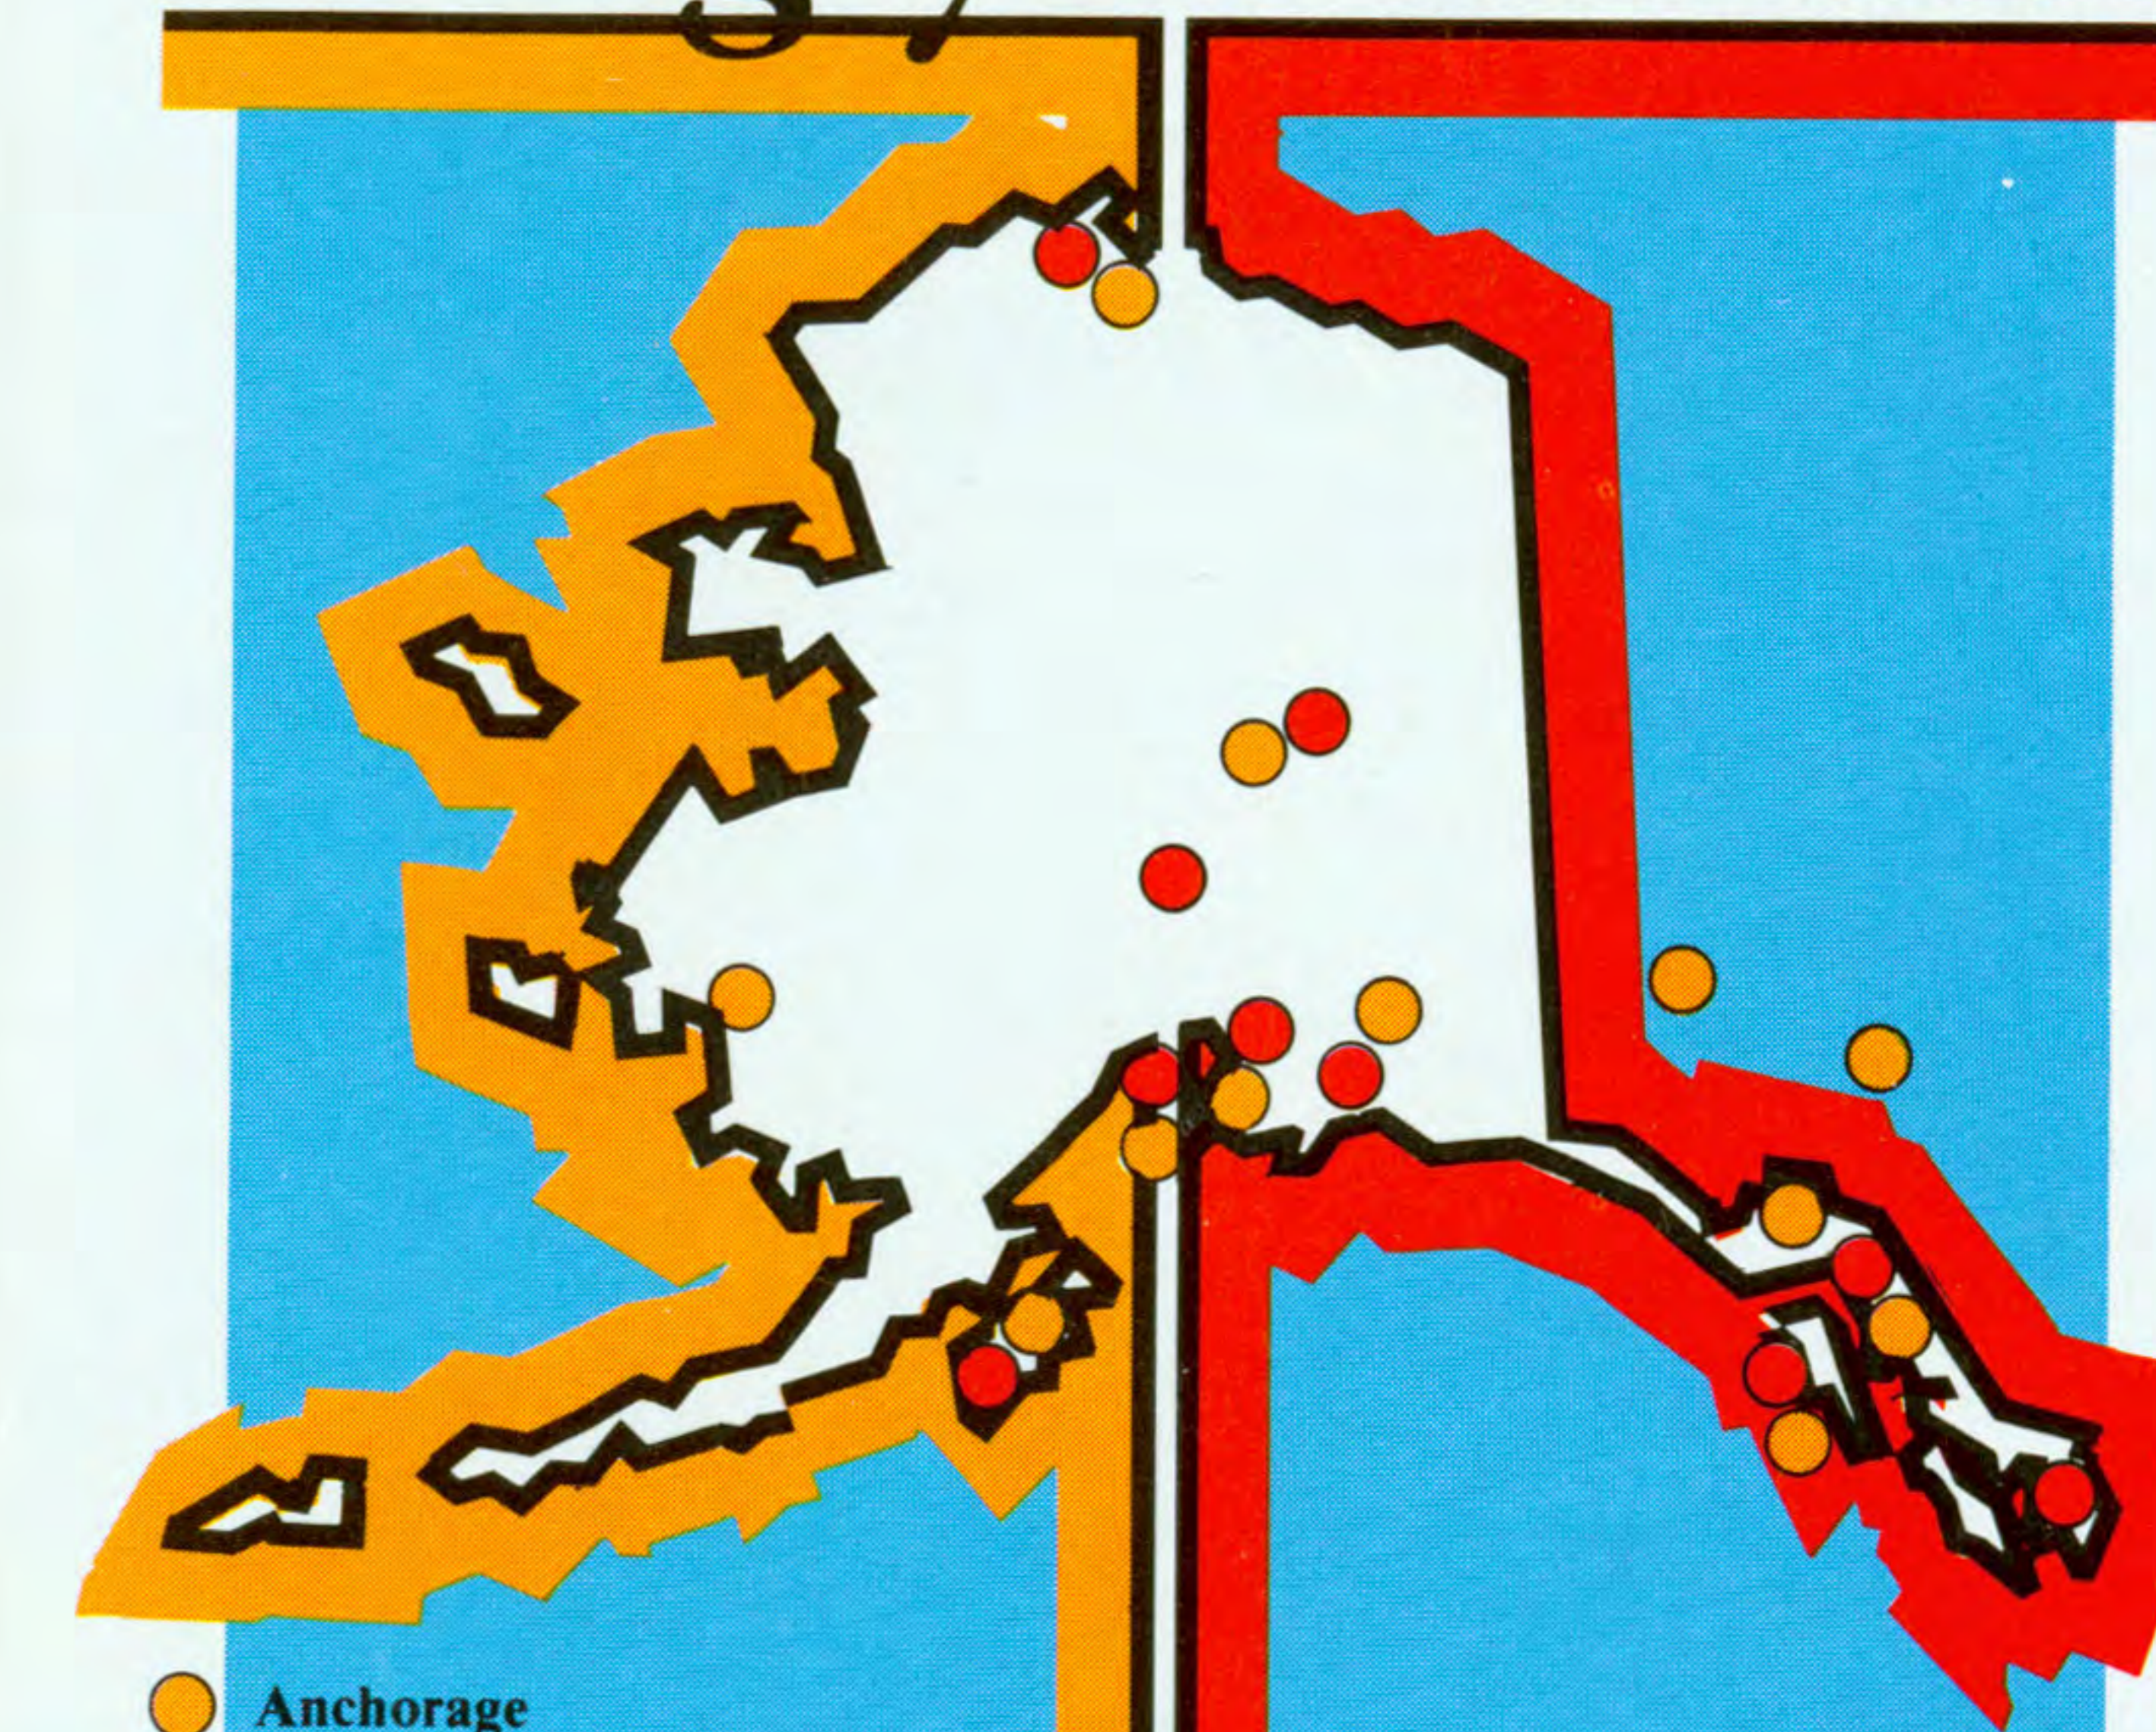

Sheffield Hotels & Avis
Bring you Alaska.

- Anchorage
  Sheffield House Anchorage
  Anchorage Travelodge
  Red Ram Motor Lodge
- Barrow
  Top of the World
- Beaver Creek, Yukon
  Alaskan Border Lodge
- Bethel
  Kuskokwim Inn
- Fairbanks
  Fairbanks Inn
- Juneau
  Baranof
- Kenai
  Sheffield House
- Kodiak
  Sheffield House
- Sitka
  Sheffield House
- Skagway
  Klondike Inn
- Valdez
  Sheffield House
- Whitehorse, Yukon
  Travelodge
- Anchorage International Airport
  Worldwide Reservation Center
- Downtown Anchorage
  5th & "B" Streets
- Other Offices
  Throughout Alaska
- Alyeska Resort
- Barrow
- Elmendorf AFB
- Fairbanks
- Homer
- Juneau
- Kenai
- Ketchikan
- Kodiak
- Mt. McKinley
- Seward
- Sitka
- Valdez

Central Reservations
(907) 274-6631

For reservations in Alaska or anywhere in the world, call your nearest Avis Station.

We try harder.