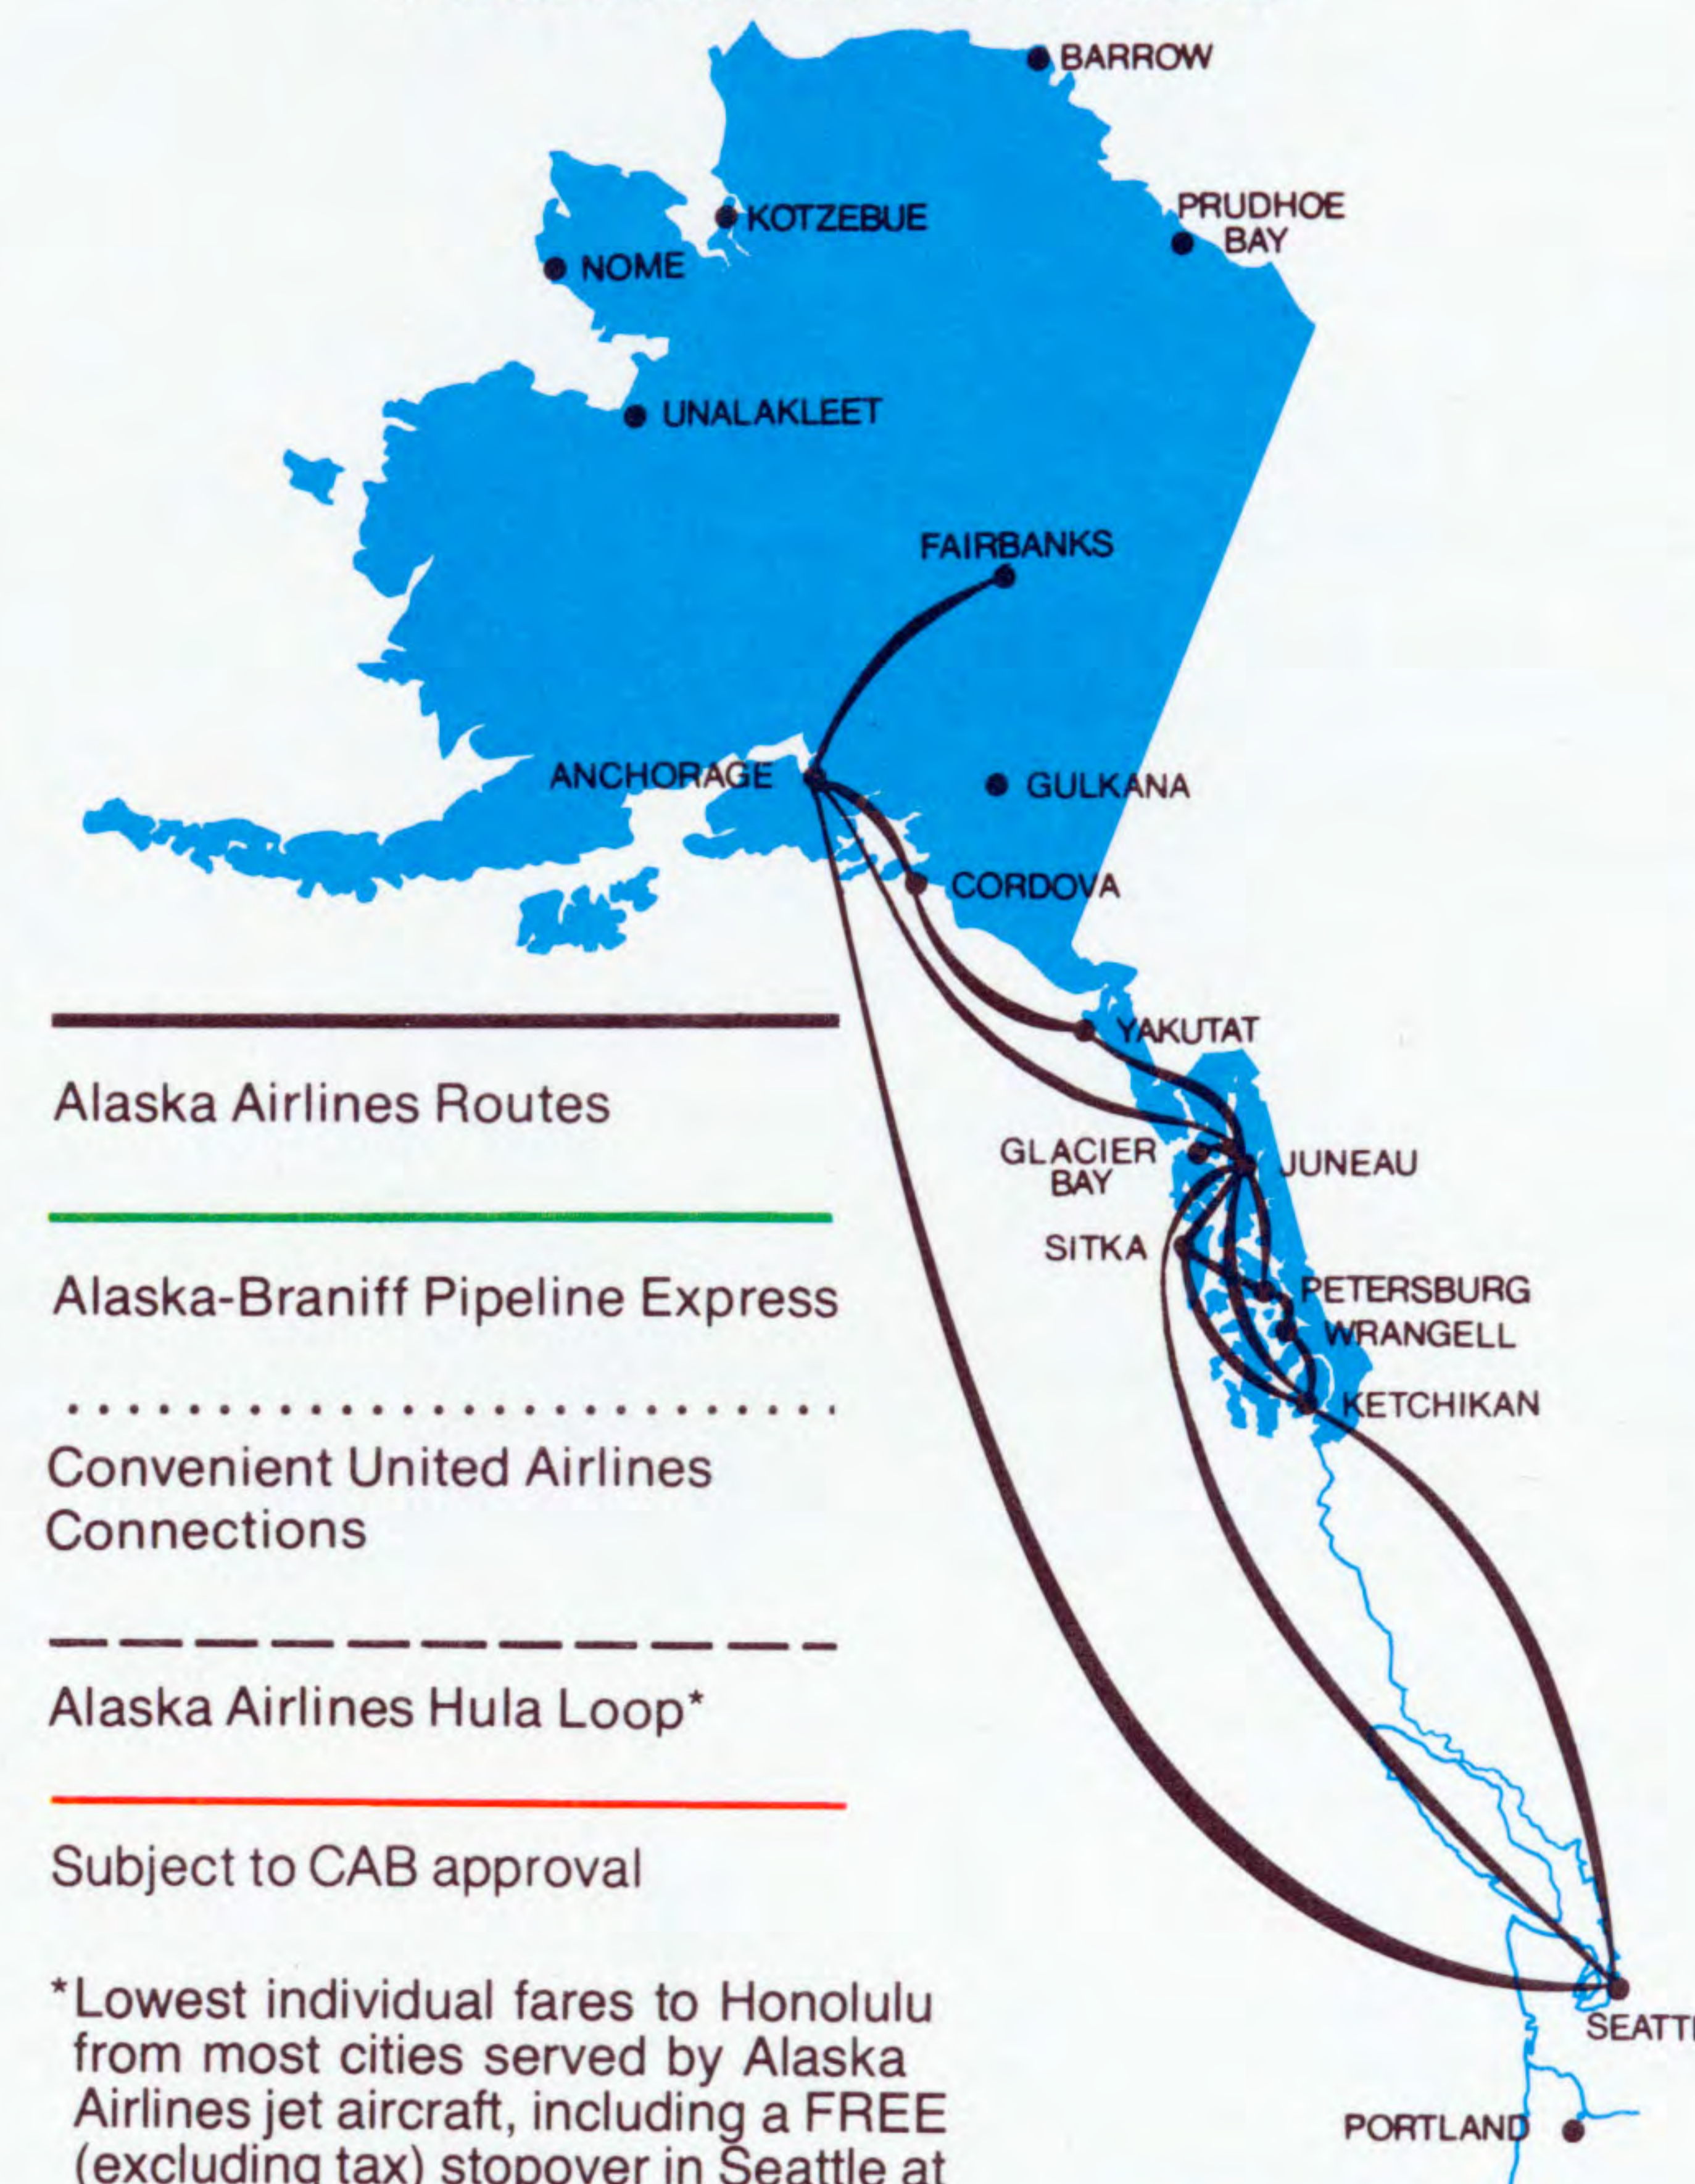

Alaska Airlines

Timetable

Effective January 15, 1978 to May 31, 1978

Alyeska Ski Resort

**The sky's the limit.
Alaska Airlines**

5 Flights Weekdays.

FAIRBANKS/ANCHORAGE TO SEATTLE

FLT	DAYS	LEAVE FAI	ARRIVE ANC	LEAVE ANC	ARRIVE SEA
92	DAILY	7:00 AM	7:50 AM	8:30 AM	1:35 PM
82	EX SA/SU	10:30 AM	11:20 AM	11:55 AM	5:00 PM
90	DAILY	3:05 PM	3:55 PM	4:25 PM	9:30 PM
96	DAILY	5:25 PM	6:10 PM	6:45 PM	11:50 PM
88	EX SA	7:35 PM	8:25 PM	9:00 PM	2:05 AM

*Lowest individual fares to Honolulu from most cities served by Alaska Airlines jet aircraft, including a FREE (excluding tax) stopover in Seattle at no additional cost!

Alaska Airlines

Alaska Airlines

Alaska Airlines