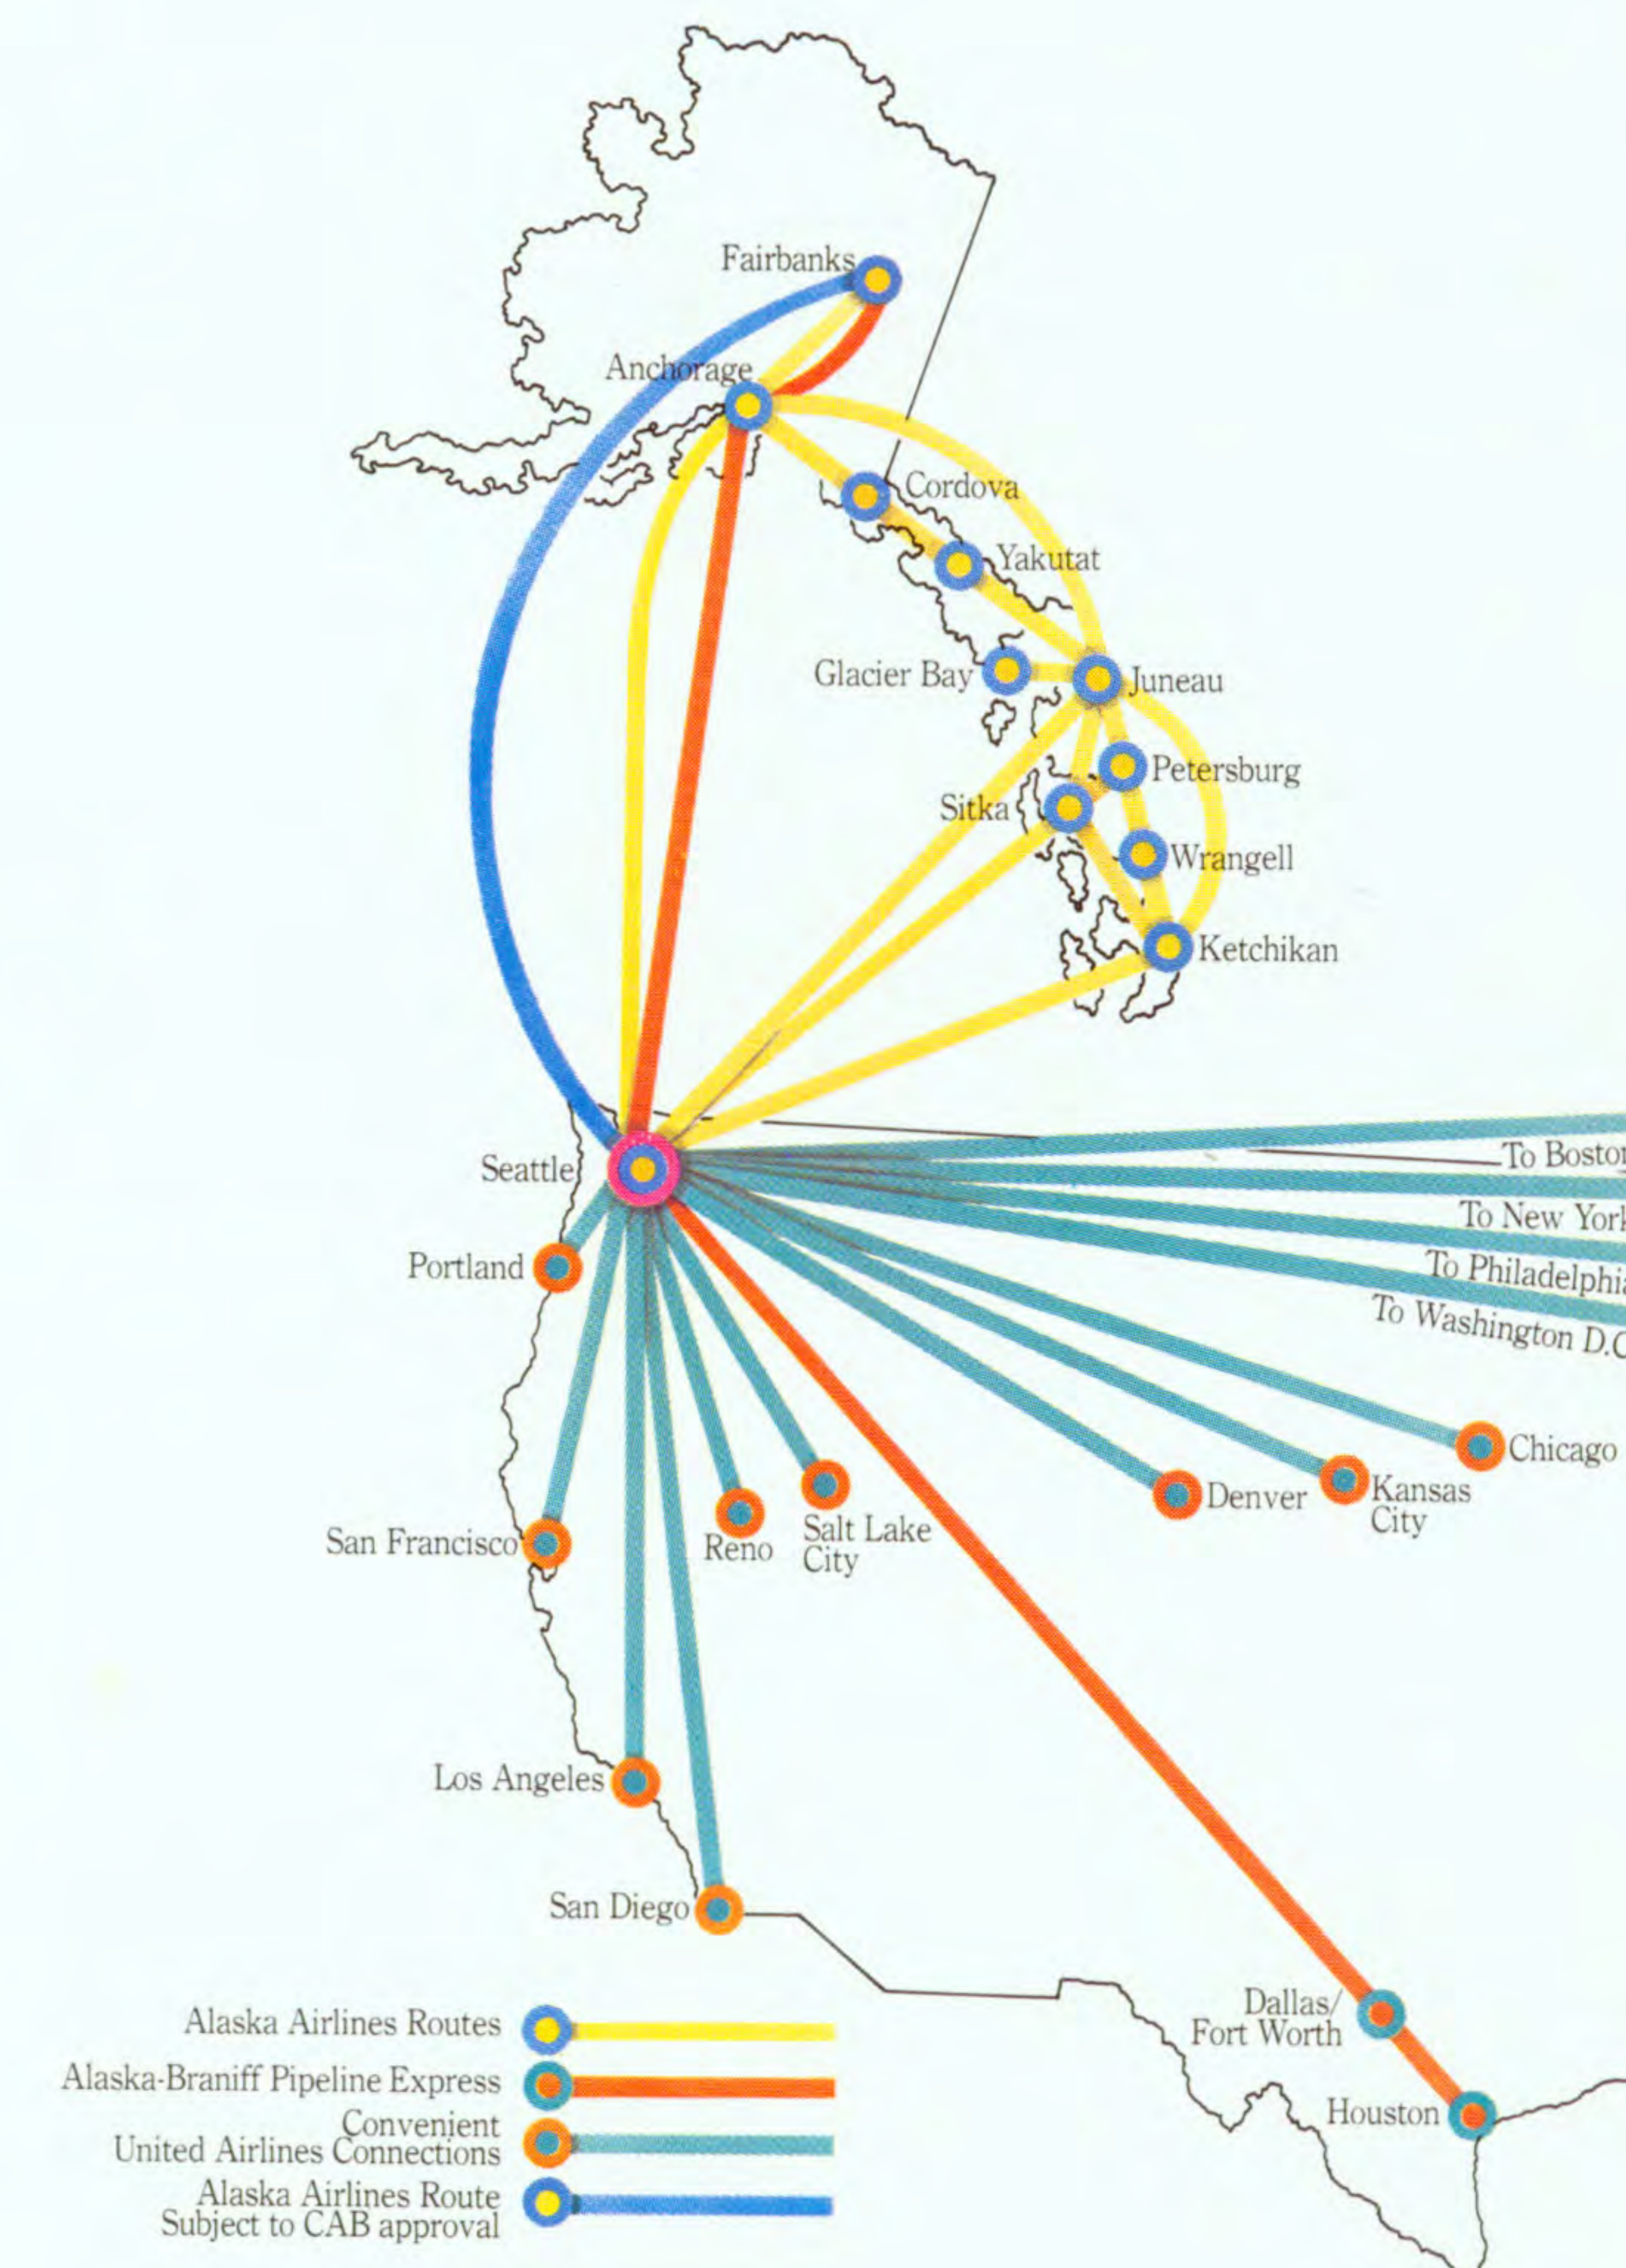

Flight Schedule Data Copyright © 1978, by the Rueden H. Donnellay Corporation, New York, New York.