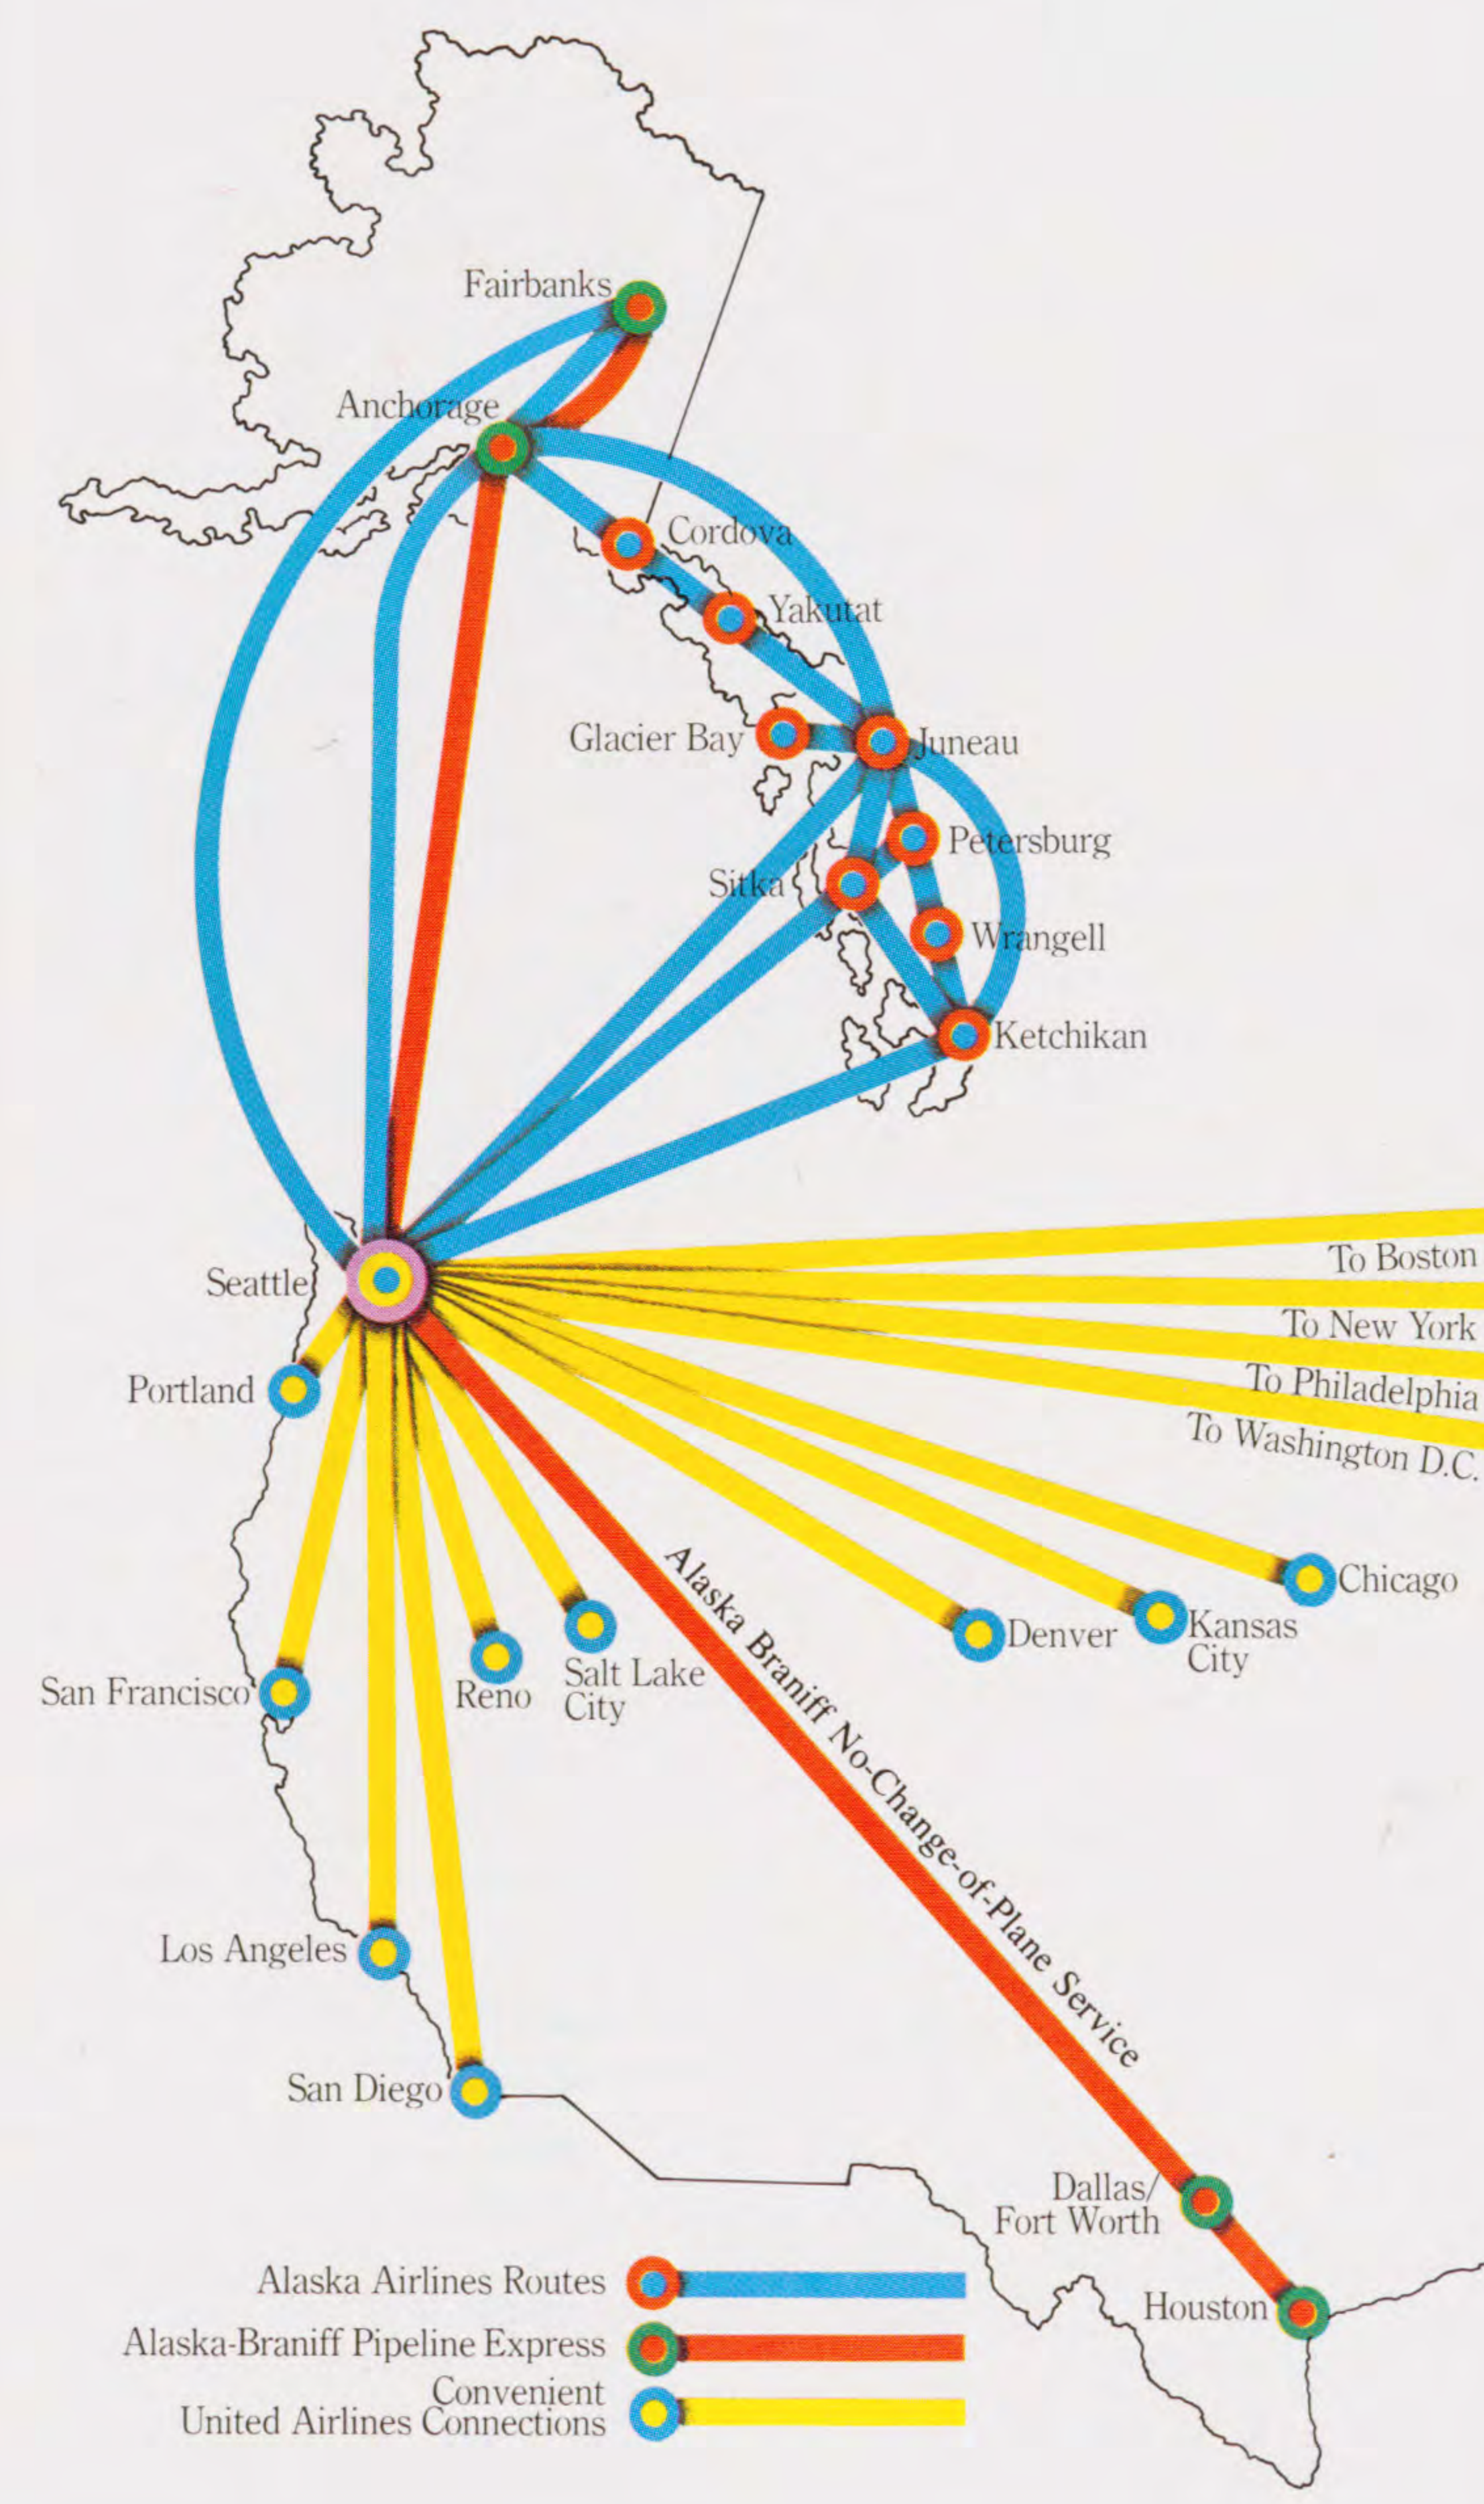

Alaska Airlines ROUTE MAP

Flight Schedule Data Copyright © 1979, by the Rueden H. Donnelley Corporation, New York, New York.