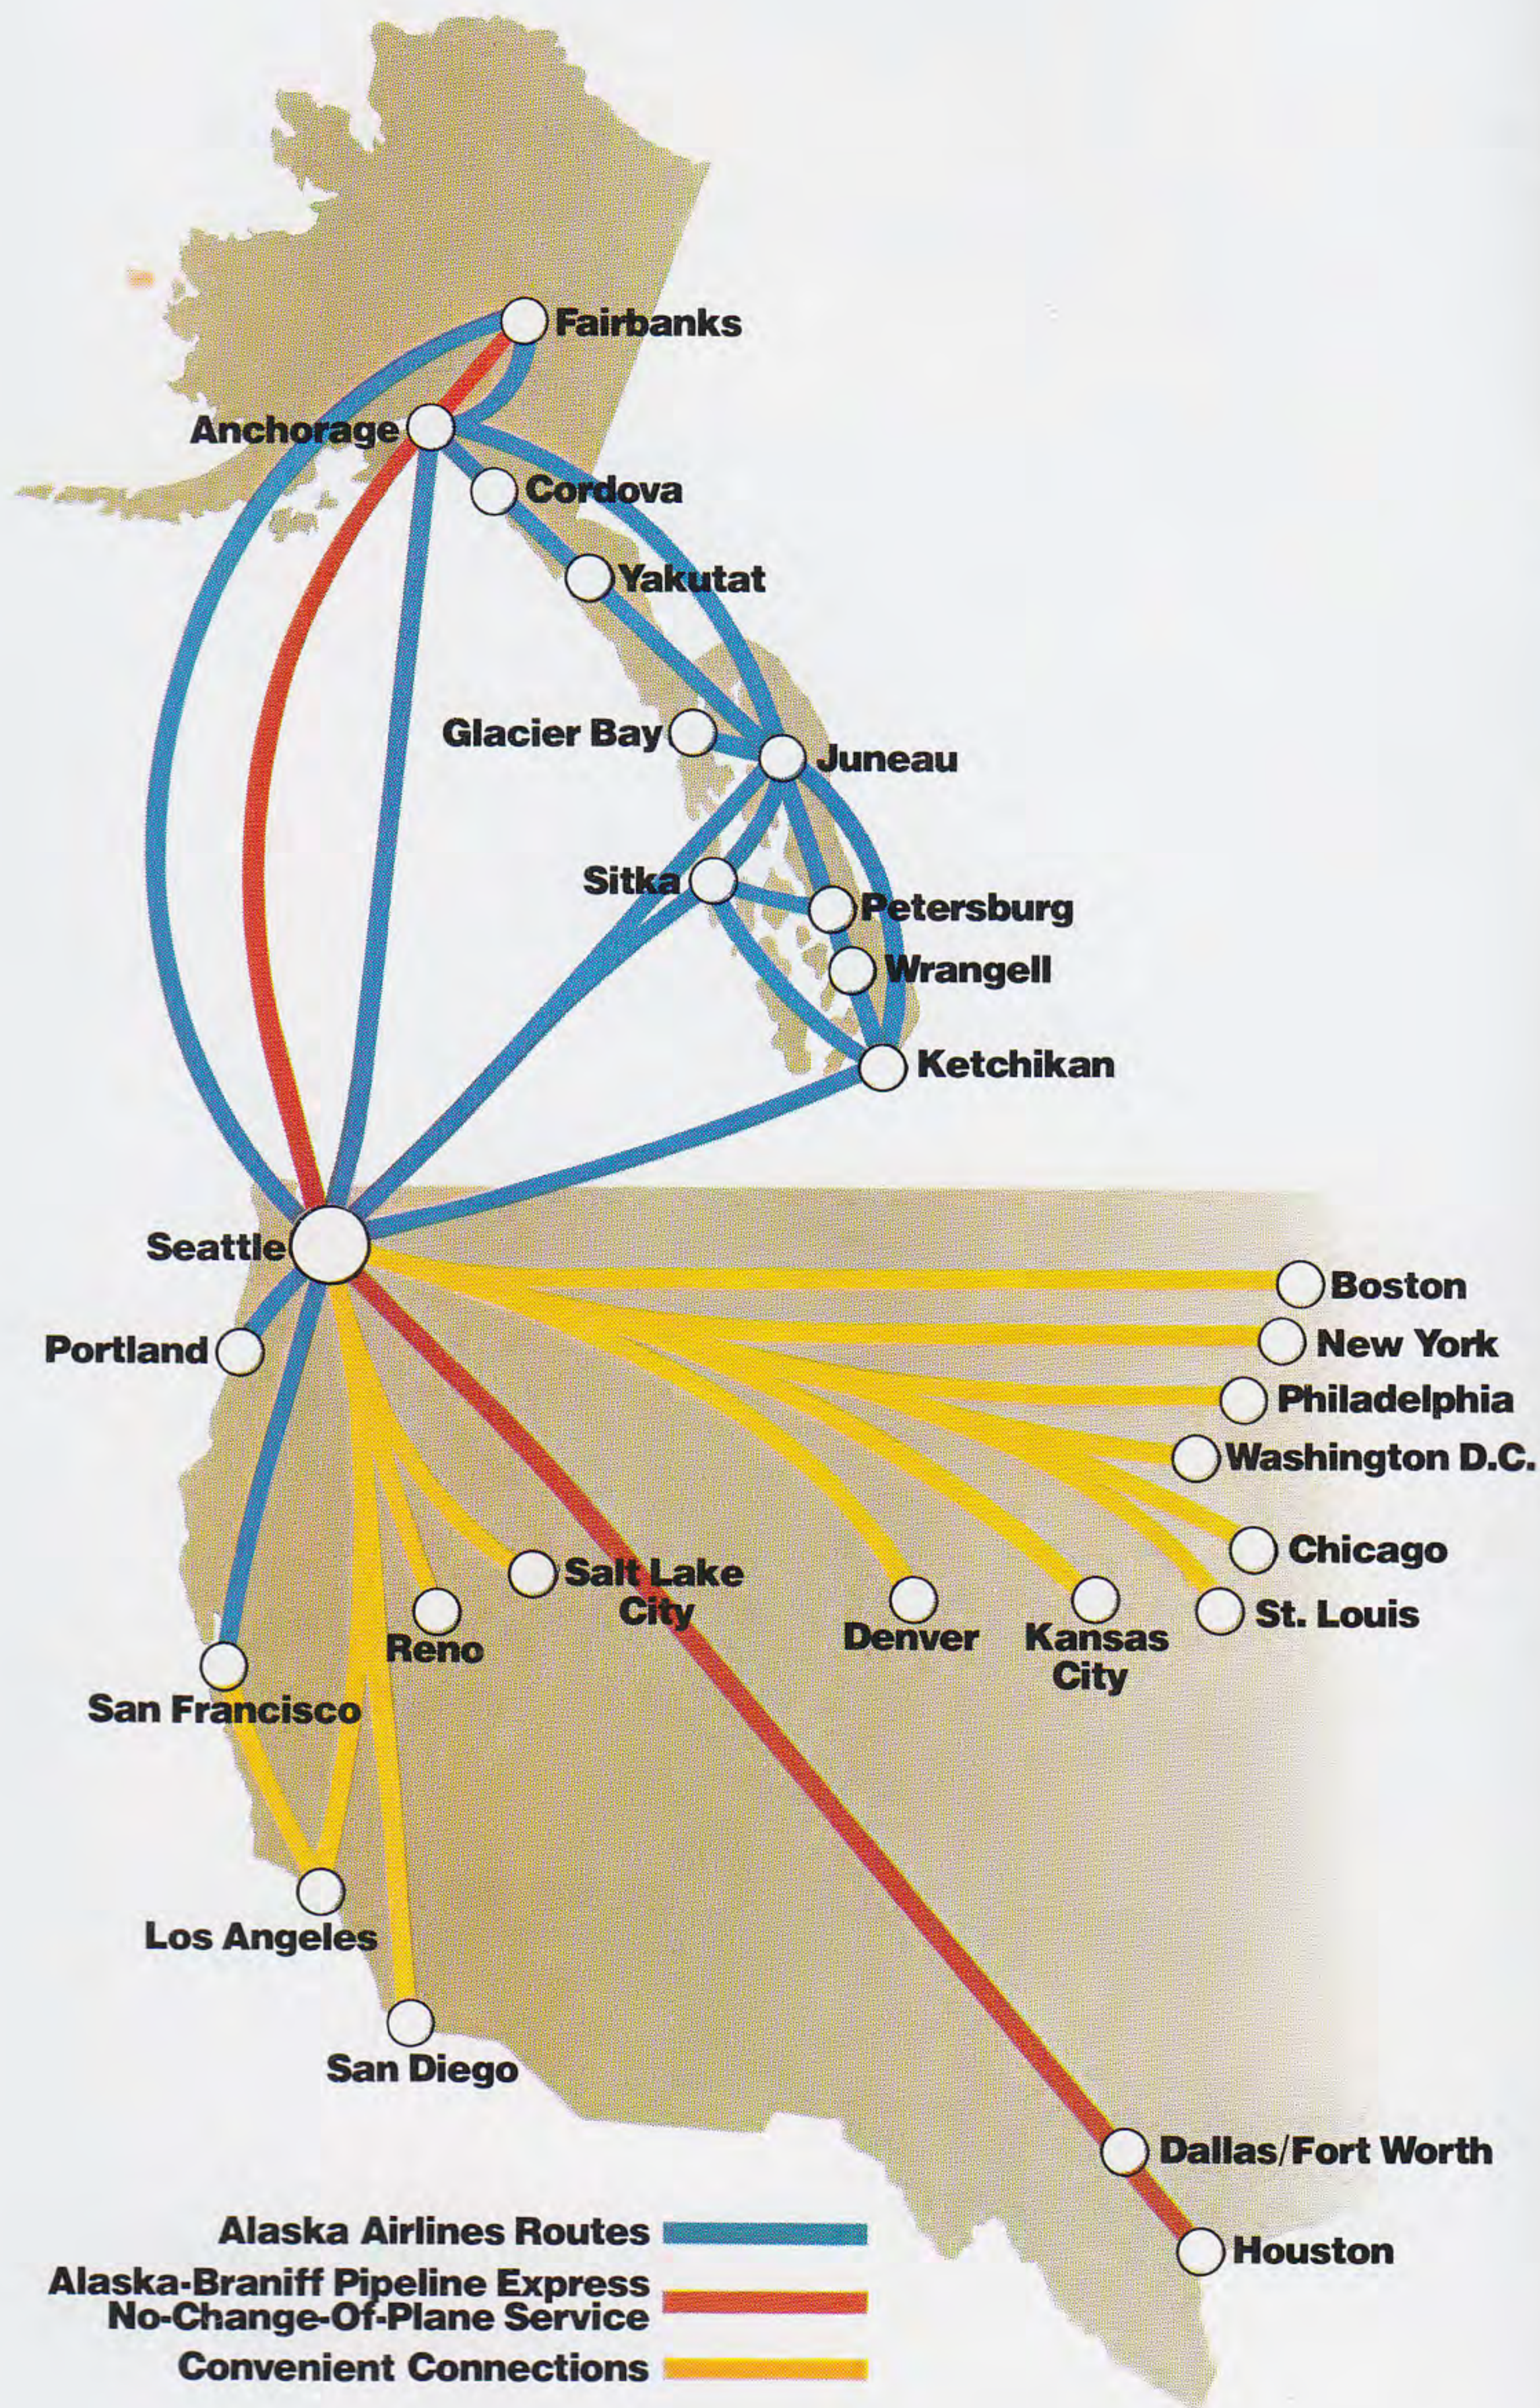

Alaska Airlines

Alaska Airlines ROUTE MAP