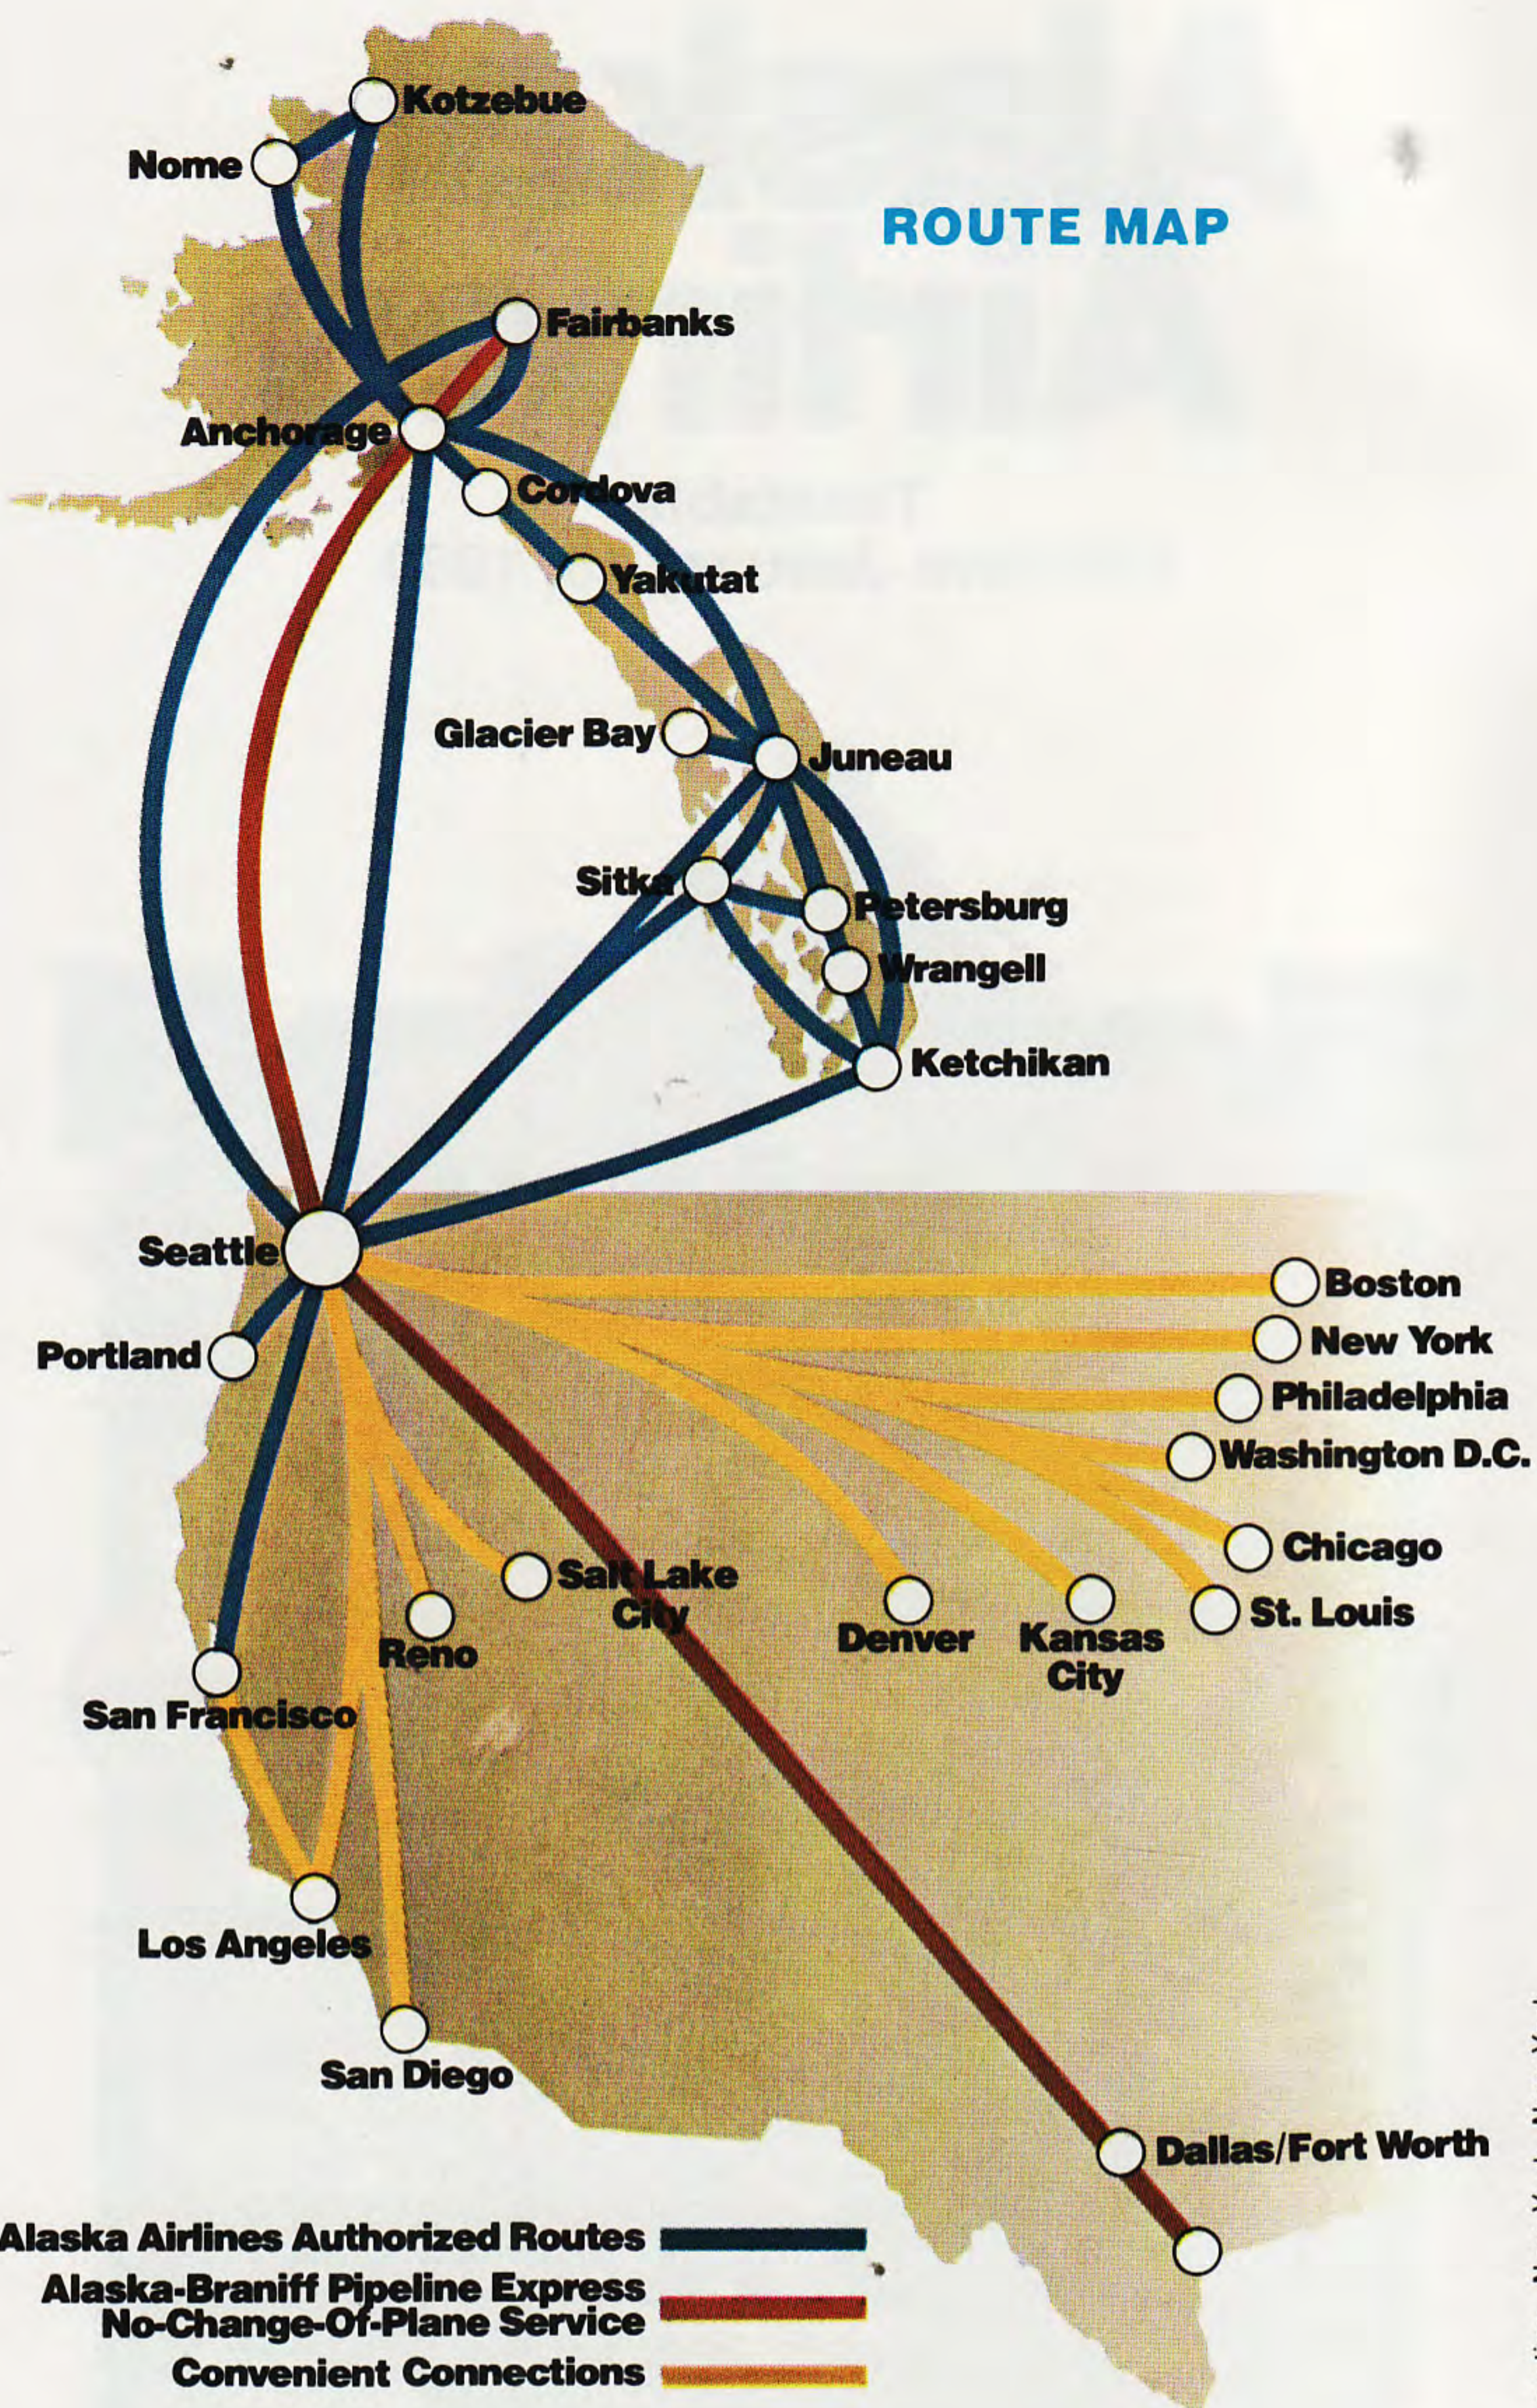

# Alaska Airlines

Timetable  
Effective January 15, 1980

Seattle scene by Artist John Alvin

# Alaska Airlines