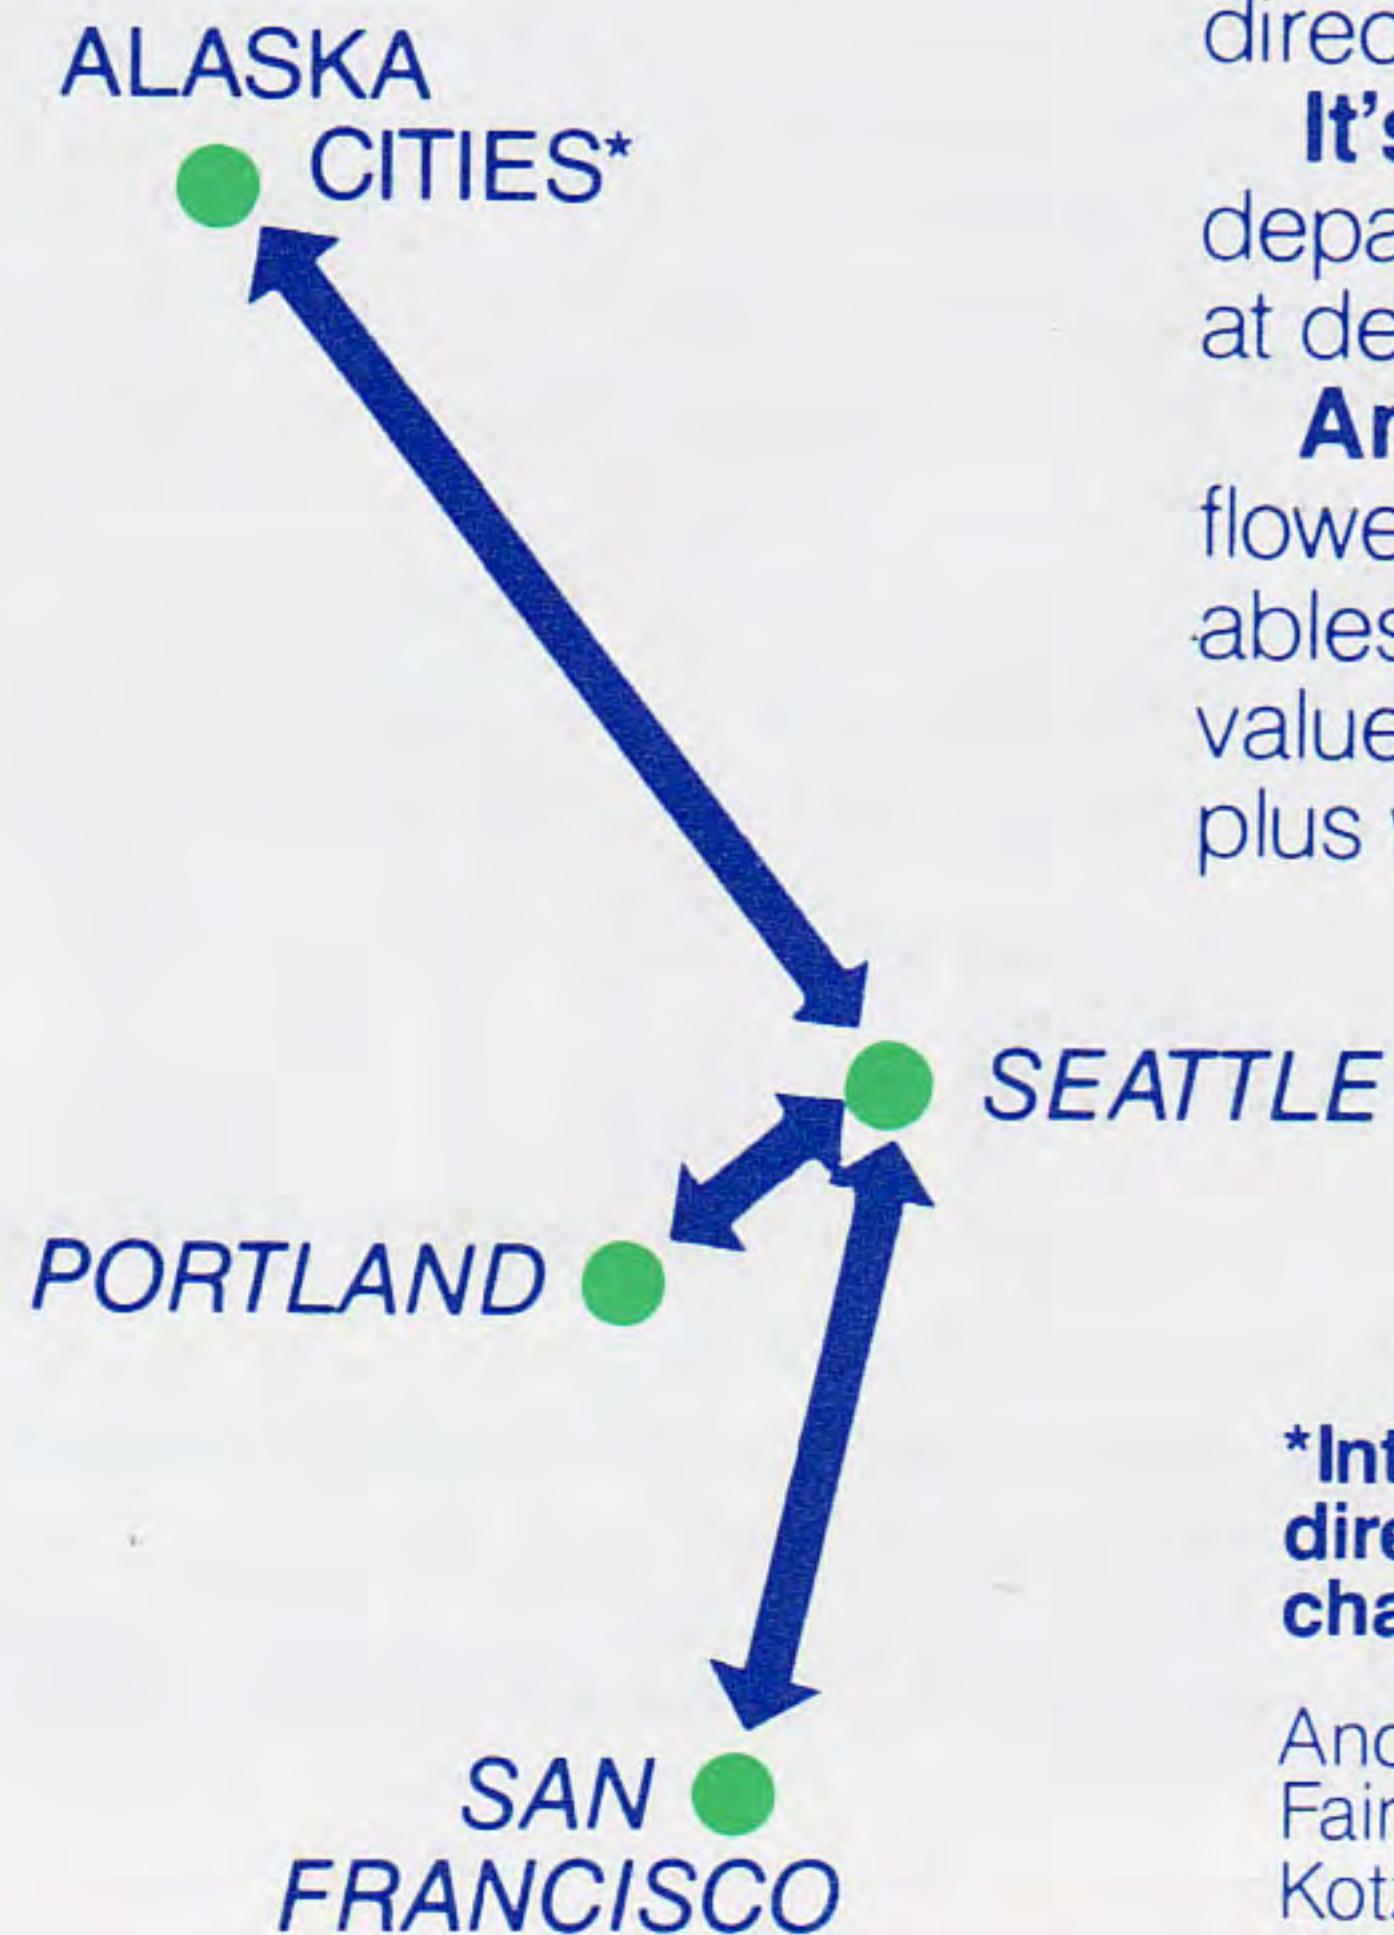

JUST $34.00
BETWEEN ALASKA
CITIES* AND SAN FRANCISCO,
OR PORTLAND OR SEATTLE.
$31.50 BETWEEN SAN FRANCISCO,
OR PORTLAND AND SEATTLE.
GOLDSTREAK
EXPRESS PACKAGE

**NOW
100% REFUND
GUARANTEE.**

You can't beat Alaska Airlines Goldstreak Package Express. We guarantee it. 100%!

It's dependable. Your package is on the flight promised or we refund all of your money.

It's convenient. Airport ticket counter to ticket counter on all direct scheduled flights.

It's fast. 20-minute cutoff for departures, 30-minute recovery at destination.

Anything goes. (except flowers, live animals, perishables. Up to 70 pounds, $500 value and 90 inches. (Length plus width plus height)

*Intra-Alaska just $23 on all direct flights and, $37 where change of plane is required.

Anchorage, Cordova, Fairbanks, Juneau, Ketchikan, Kotzebue, Nome, Petersburg, Sitka, Yakutat, Wrangell

**Suitable
for framing.
Printed on
heavy paper,
delivered safely
to you in
cardboard tubes.**

Alaska Airlines
P.O. Box 68900/Seattle, WA 98188

Please indicate which of the eight posters you'd like and enclose check or money order. (No C.O.D.'s). Price includes all shipping costs and postage in U. S. only. Add 5.4% state sales tax for shipment inside State of Washington.

☐ Anchorage	1 Poster	$ 5.00	$
☐ Arctic	2 Posters	$ 9.00	$
☐ Fairbanks	3 to 9 Posters	$ 4.00 ea.	$
☐ Juneau			
☐ Ketchikan			
☐ Portland			
☐ San Francisco	Washington state residents add 5.4% state sales tax		
☐ Seattle	(Poster size - 25" x 40") Total		$
☐ Sitka			

Name _____
Address _____
City _____ State _____ Zip _____