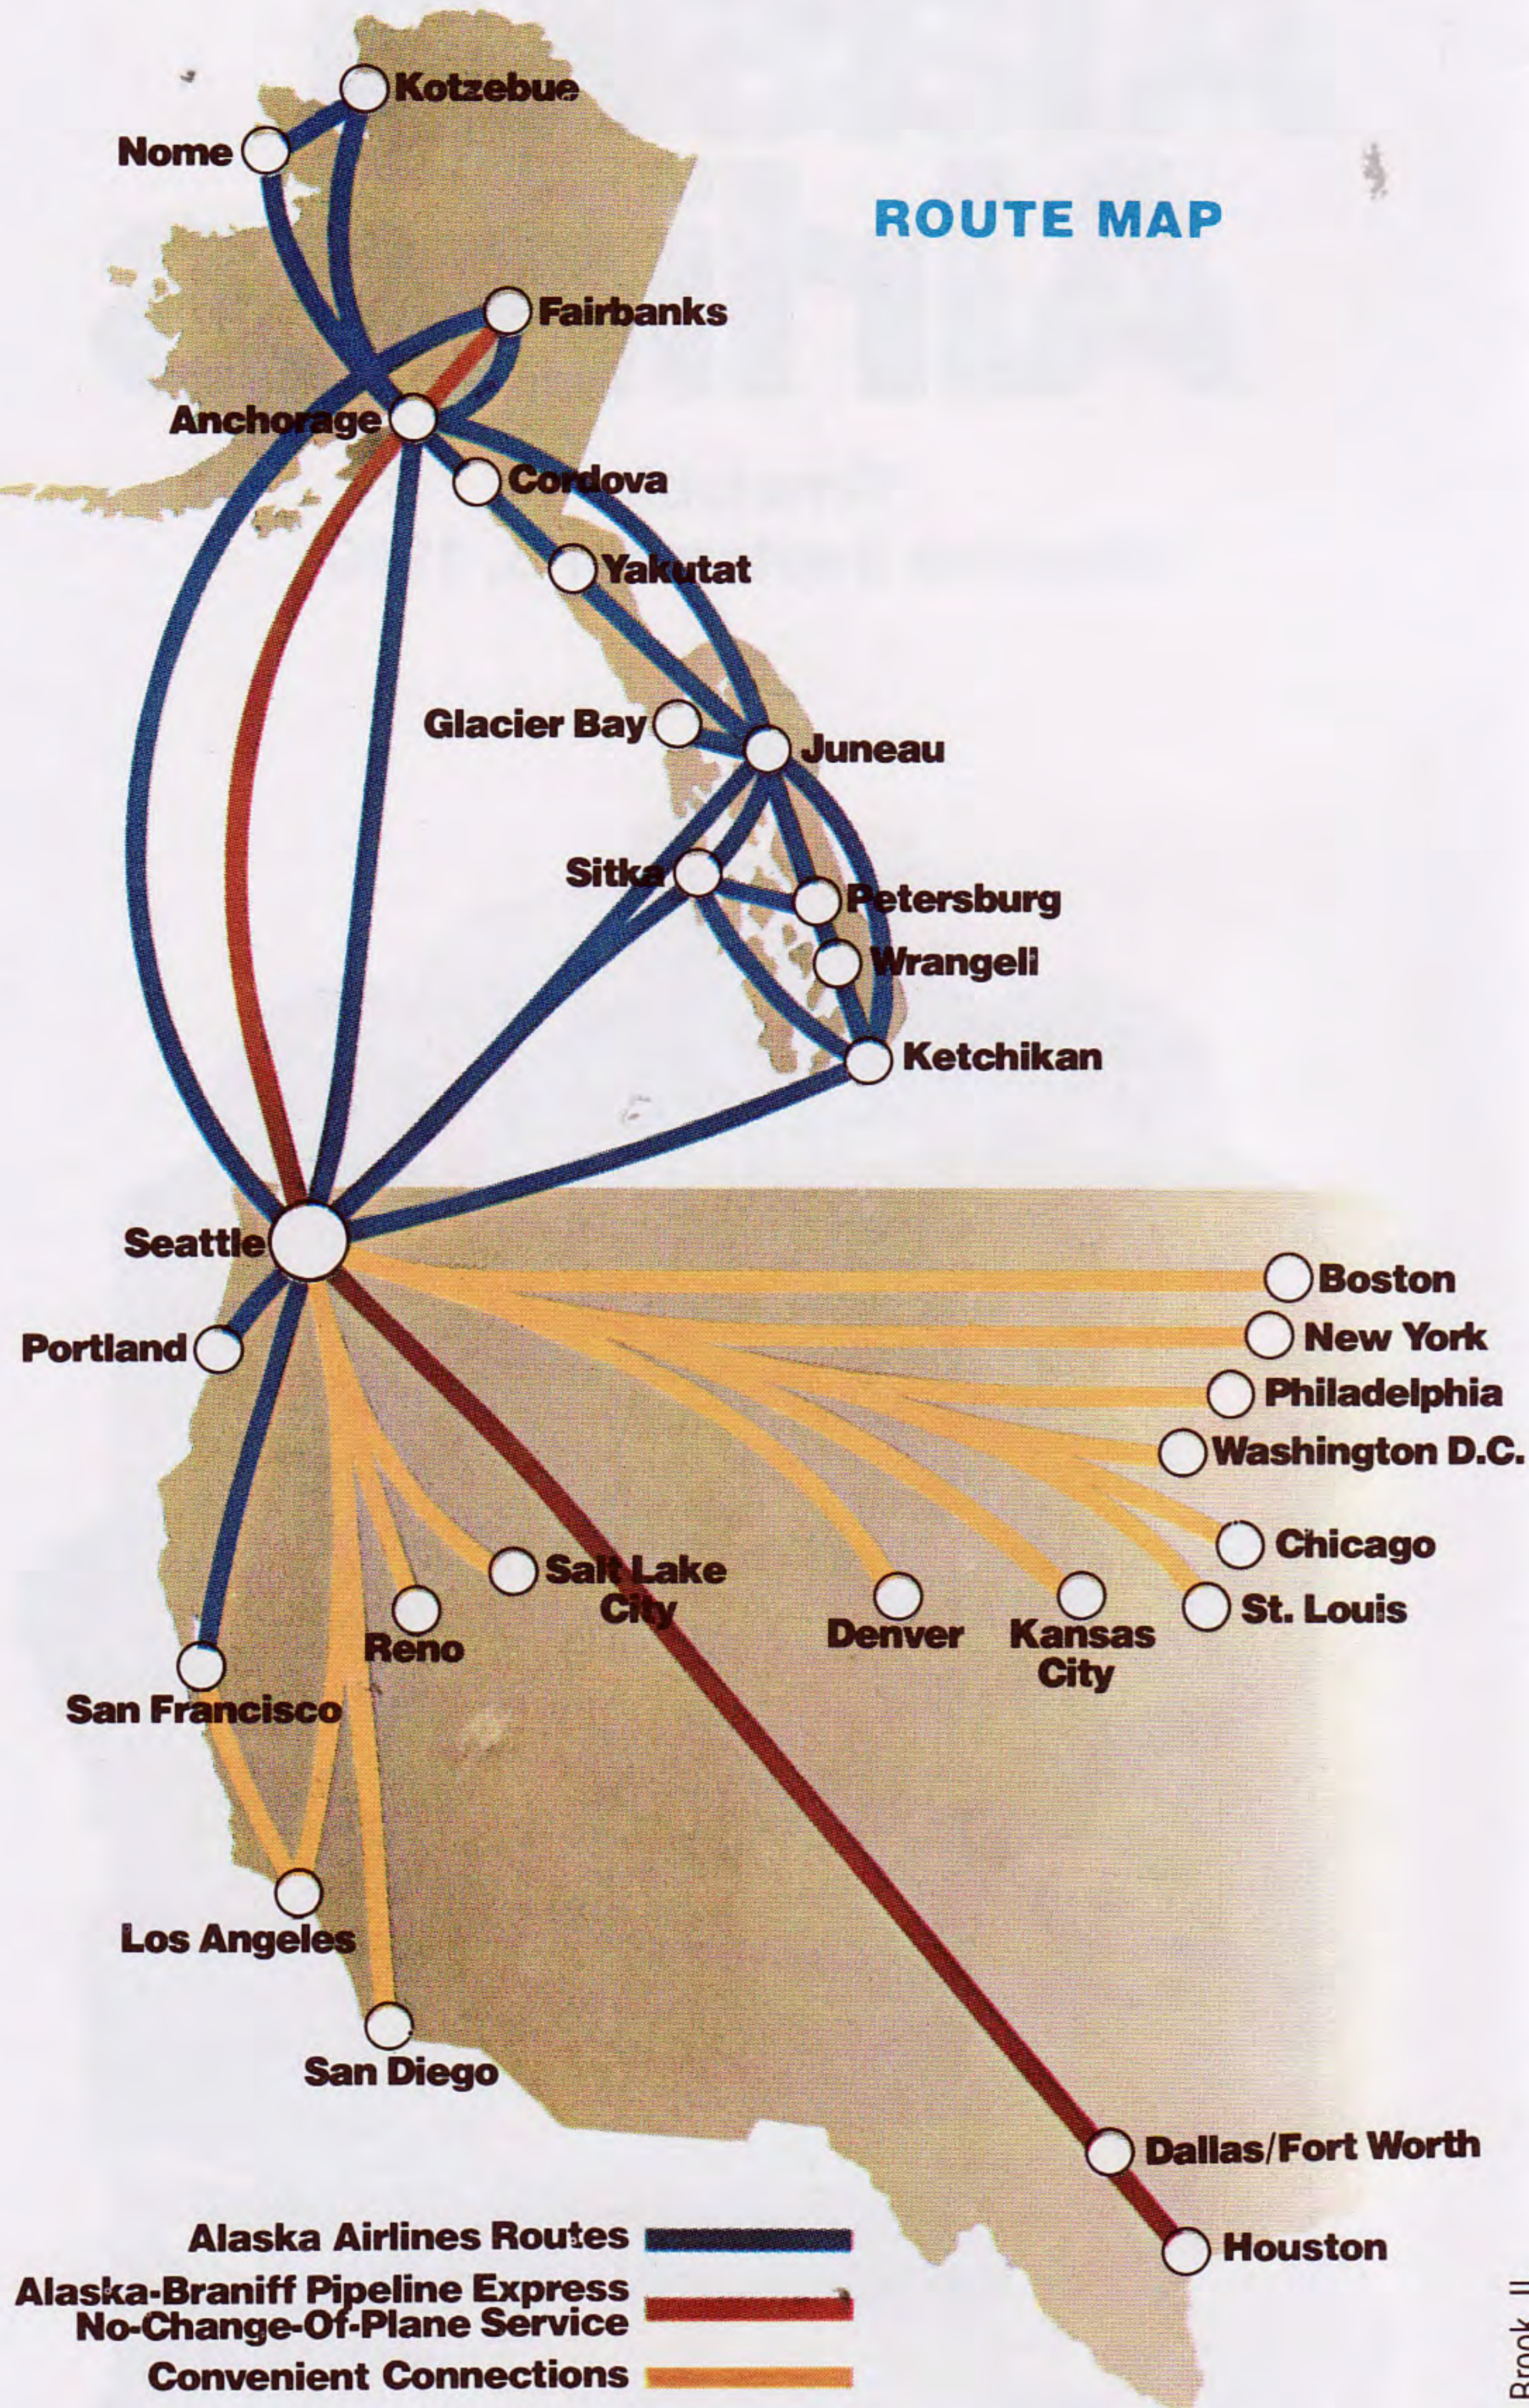

ALASKA AIRLINES RESERVATIONS AND TICKET OFFICES

ROUTE MAP

ALASKA REGIONAL HEADQUARTERS
4750 International Airport Road, Anchorage, AK 99502

CORPORATE HEADQUARTERS
P.O. Box 68900, Seattle, WA 98168

Ticket Offices	Reservations and Information	Air Cargo Telephone
Anchorage, AK Westward Hilton Hotel, 518 W. Third Ave. Sheraton Hotel, 401 E. Sixth Ave.	243-3300	243-3322
Cordova, AK	424-7151	424-3278
Fairbanks, AK	452-1661	452-1186
Juneau, AK Baranof Hotel, 127 N. Franklin St. Nugget Mall, Mile 9 - Glacier Hwy.	789-0600	789-7378
Ketchikan, AK Ingersoll Hotel, 303 Mission St.	225-2141	225-6637
Kotzebue, AK	442-3474	442-3477
Nome, AK	443-2288	443-2711
Petersburg, AK	772-4255	772-4255
Portland, OR	224-2547	249-4769
San Francisco, CA	931-8888	877-0477
Seattle, WA 1225 - 4th Avenue	433-3100	433-3266
Sitka, AK	966-2266	966-2271
Tacoma, WA	927-7800	433-3266
Tokyo, Japan	407-8386	
Vancouver, BC	669-7755	
Wrangell, AK	874-3308	874-3309
Yakutat, AK	784-3366	784-3366

TOLL FREE RESERVATIONS AND INFORMATION

State of Alaska (Prefix 1 or 101 may be required)	800-426-7464
Continental U.S.	800-426-0333
State of Washington	800-552-0670

SPECIAL TOLL FREE SAN FRANCISCO BAY AREA

San Francisco, Oakland, Sausalito	931-8888
S. San Francisco, San Bruno, Pacifica Millbrae, San Mateo	877-0722
San Carlos, Belmont, Redwood City Woodside, Palo Alto	493-5765
San Jose, Mt. View, Sunnyvale, Los Altos Saratoga, Los Gatos, Campbell	279-8866
Hayward, Newark, Fremont	791-9080
Berkeley, Alameda, San Leandro, Moraga	568-7737