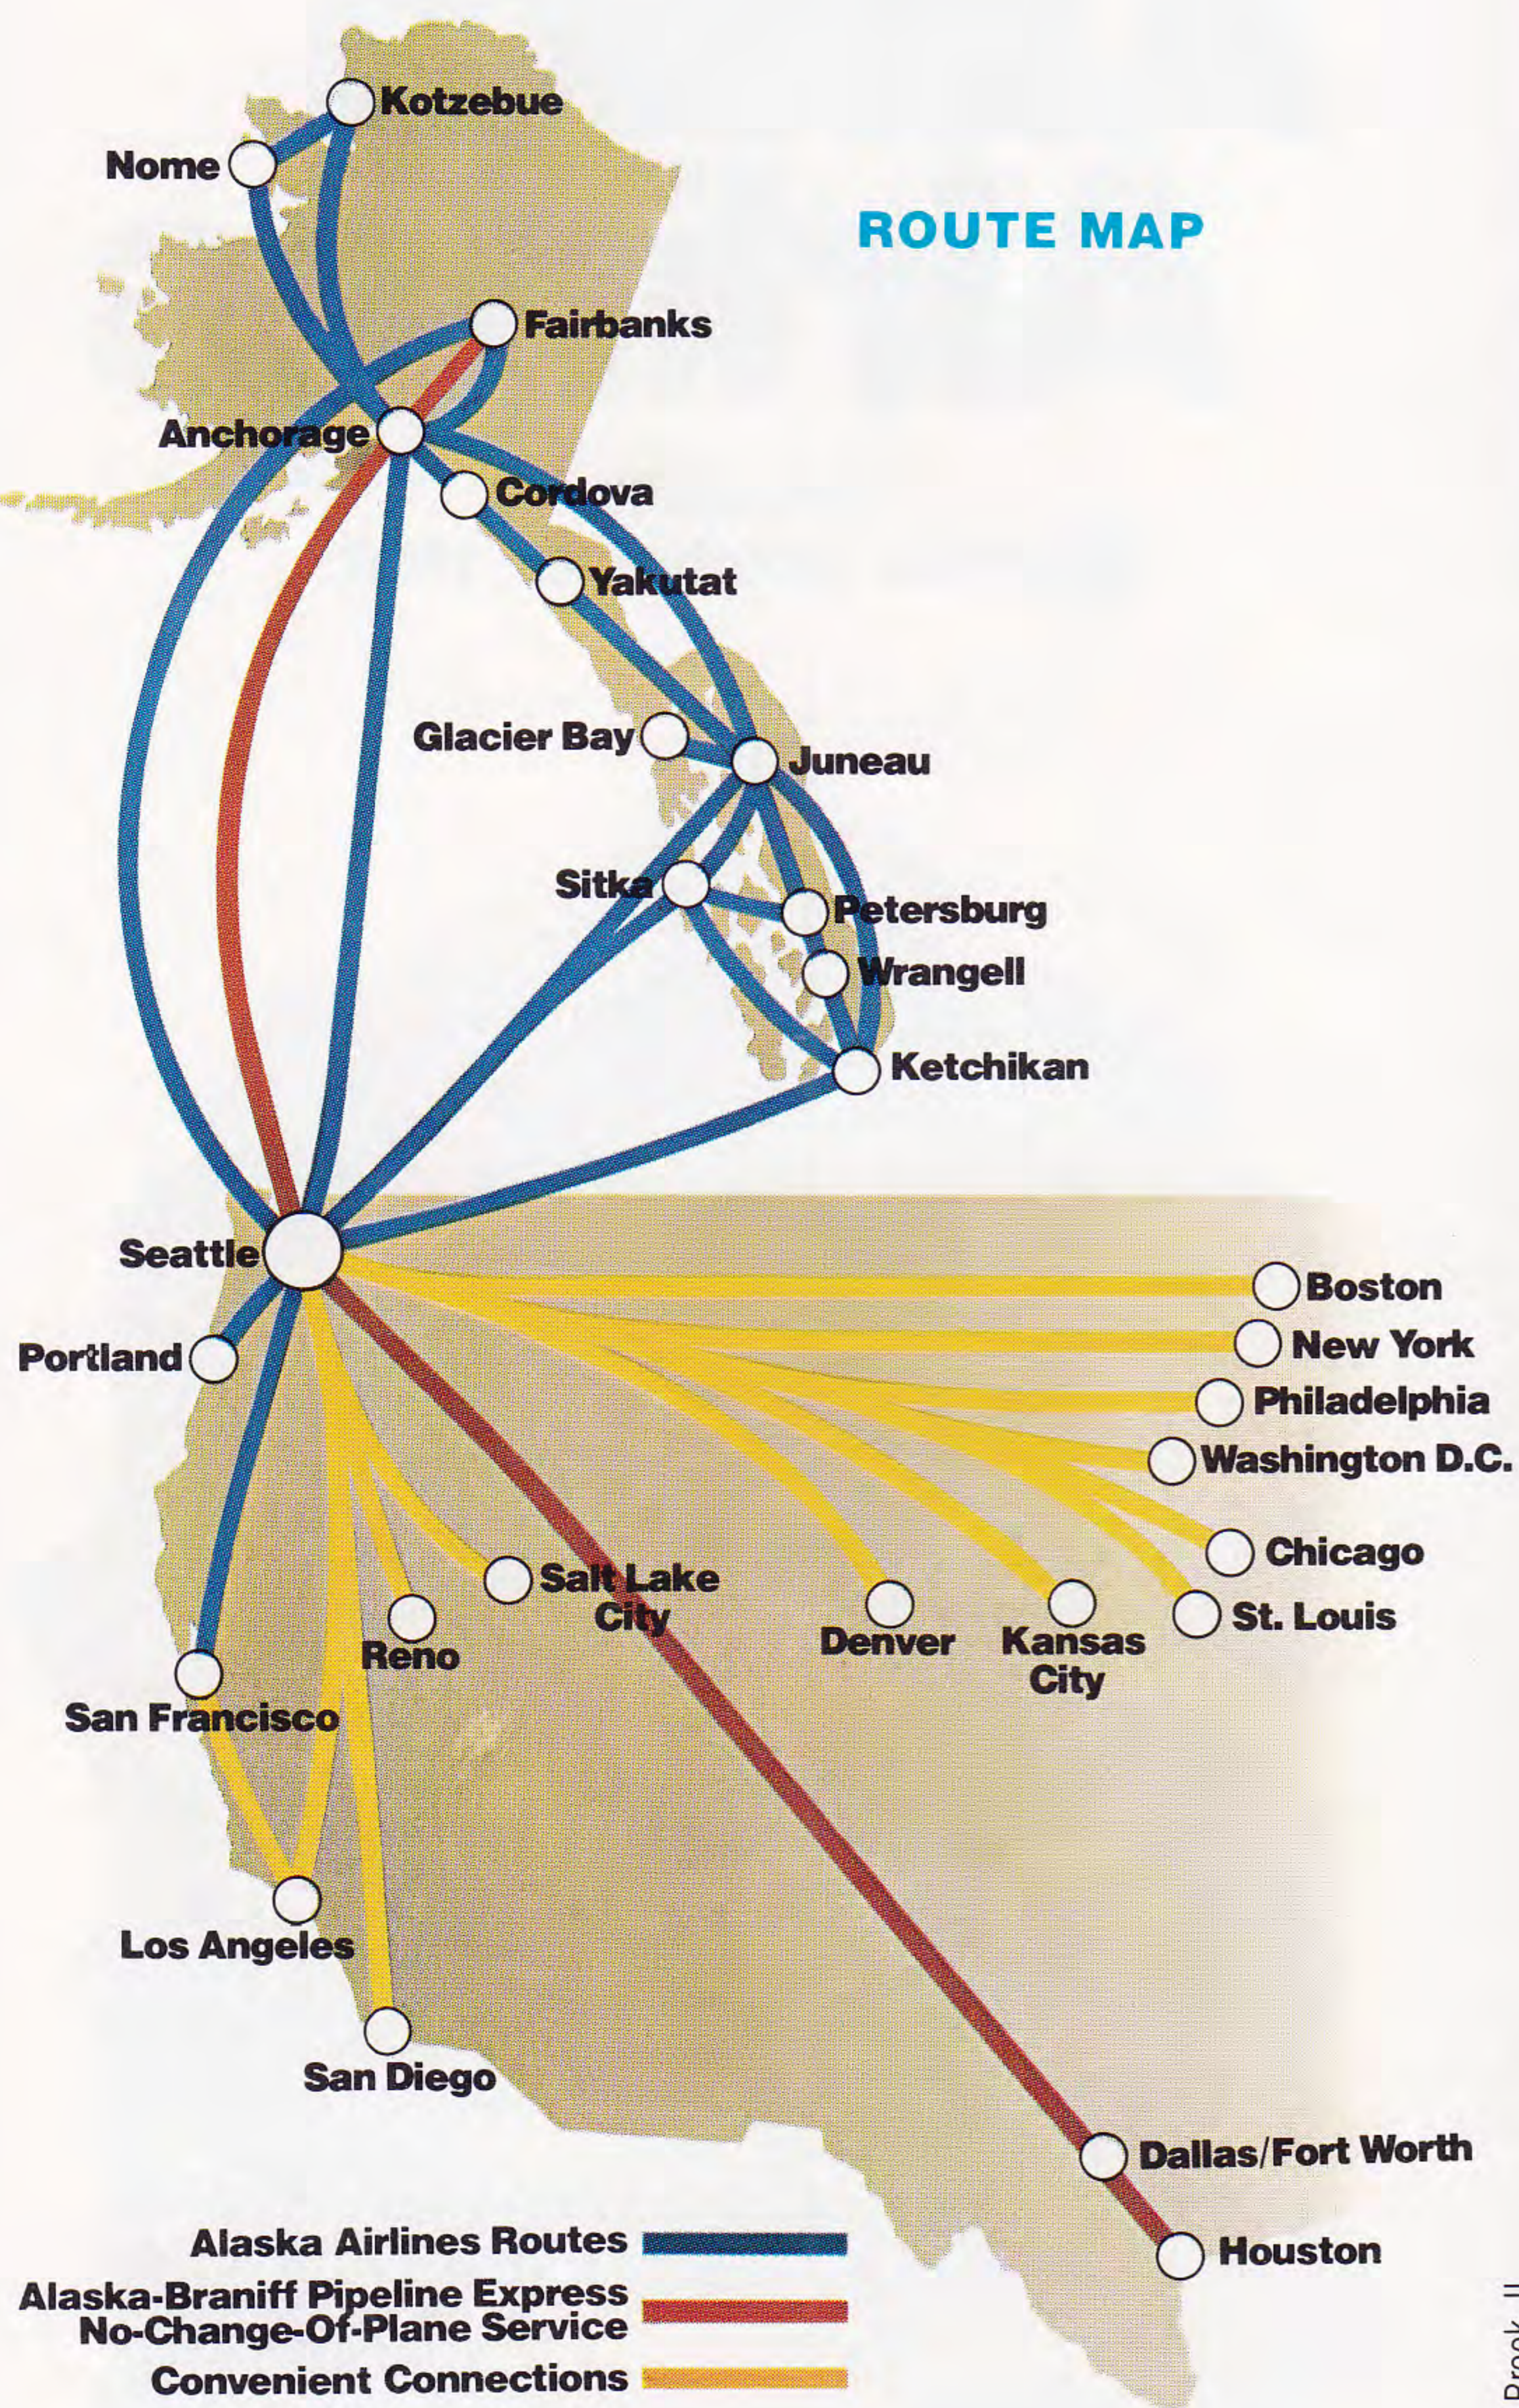

ALASKA AIRLINES RESERVATIONS AND TICKET OFFICES

Ticket Offices	Reservations and Information	Air Cargo Telephone
Anchorage, AK Westward Hilton Hotel, 518 W. Third Ave. Sheraton Hotel, 401 E. Sixth Ave.	243-3300	243-3322
Cordova, AK	424-7151	424-3278
Fairbanks, AK	452-1661	452-1186
Juneau, AK Baranof Hotel, 127 N. Franklin St. Nugget Mall, Mile 9 - Glacier Hwy.	789-0600	789-7378
Ketchikan, AK Ingersoll Hotel, 303 Mission St.	225-2141	225-6637
Kotzebue, AK	442-3474	442-3477
Nome, AK	443-2288	443-2711
Petersburg, AK	772-4255	772-4255
Portland, OR	224-2547	249-4769
San Francisco, CA	931-8888	877-0477
Seattle, WA 1225 - 4th Avenue	433-3100	433-3266
Sitka, AK	966-2266	966-2271
Tacoma, WA	927-7800	433-3266
Tokyo, Japan	407-8386	
Vancouver, BC	669-7755	
Wrangell, AK	874-3308	874-3309
Yakutat, AK	784-3366	784-3366

TOLL FREE RESERVATIONS AND INFORMATION

State of Alaska (Prefix 1 or 101 may be required)	800-426-7464
Continental U.S.	800-426-0333
State of Washington	800-552-0670

SPECIAL TOLL FREE SAN FRANCISCO BAY AREA

San Francisco, Oakland, Sausalito	931-8888
S. San Francisco, San Bruno, Pacifica Millbrae, San Mateo	877-0722
San Carlos, Belmont, Redwood City Woodside, Palo Alto	493-5765
San Jose, Mt. View, Sunnyvale, Los Altos Saratoga, Los Gatos, Campbell	279-8866
Hayward, Newark, Fremont	791-9080
Berkeley, Alameda, San Leandro, Moraga	568-7737