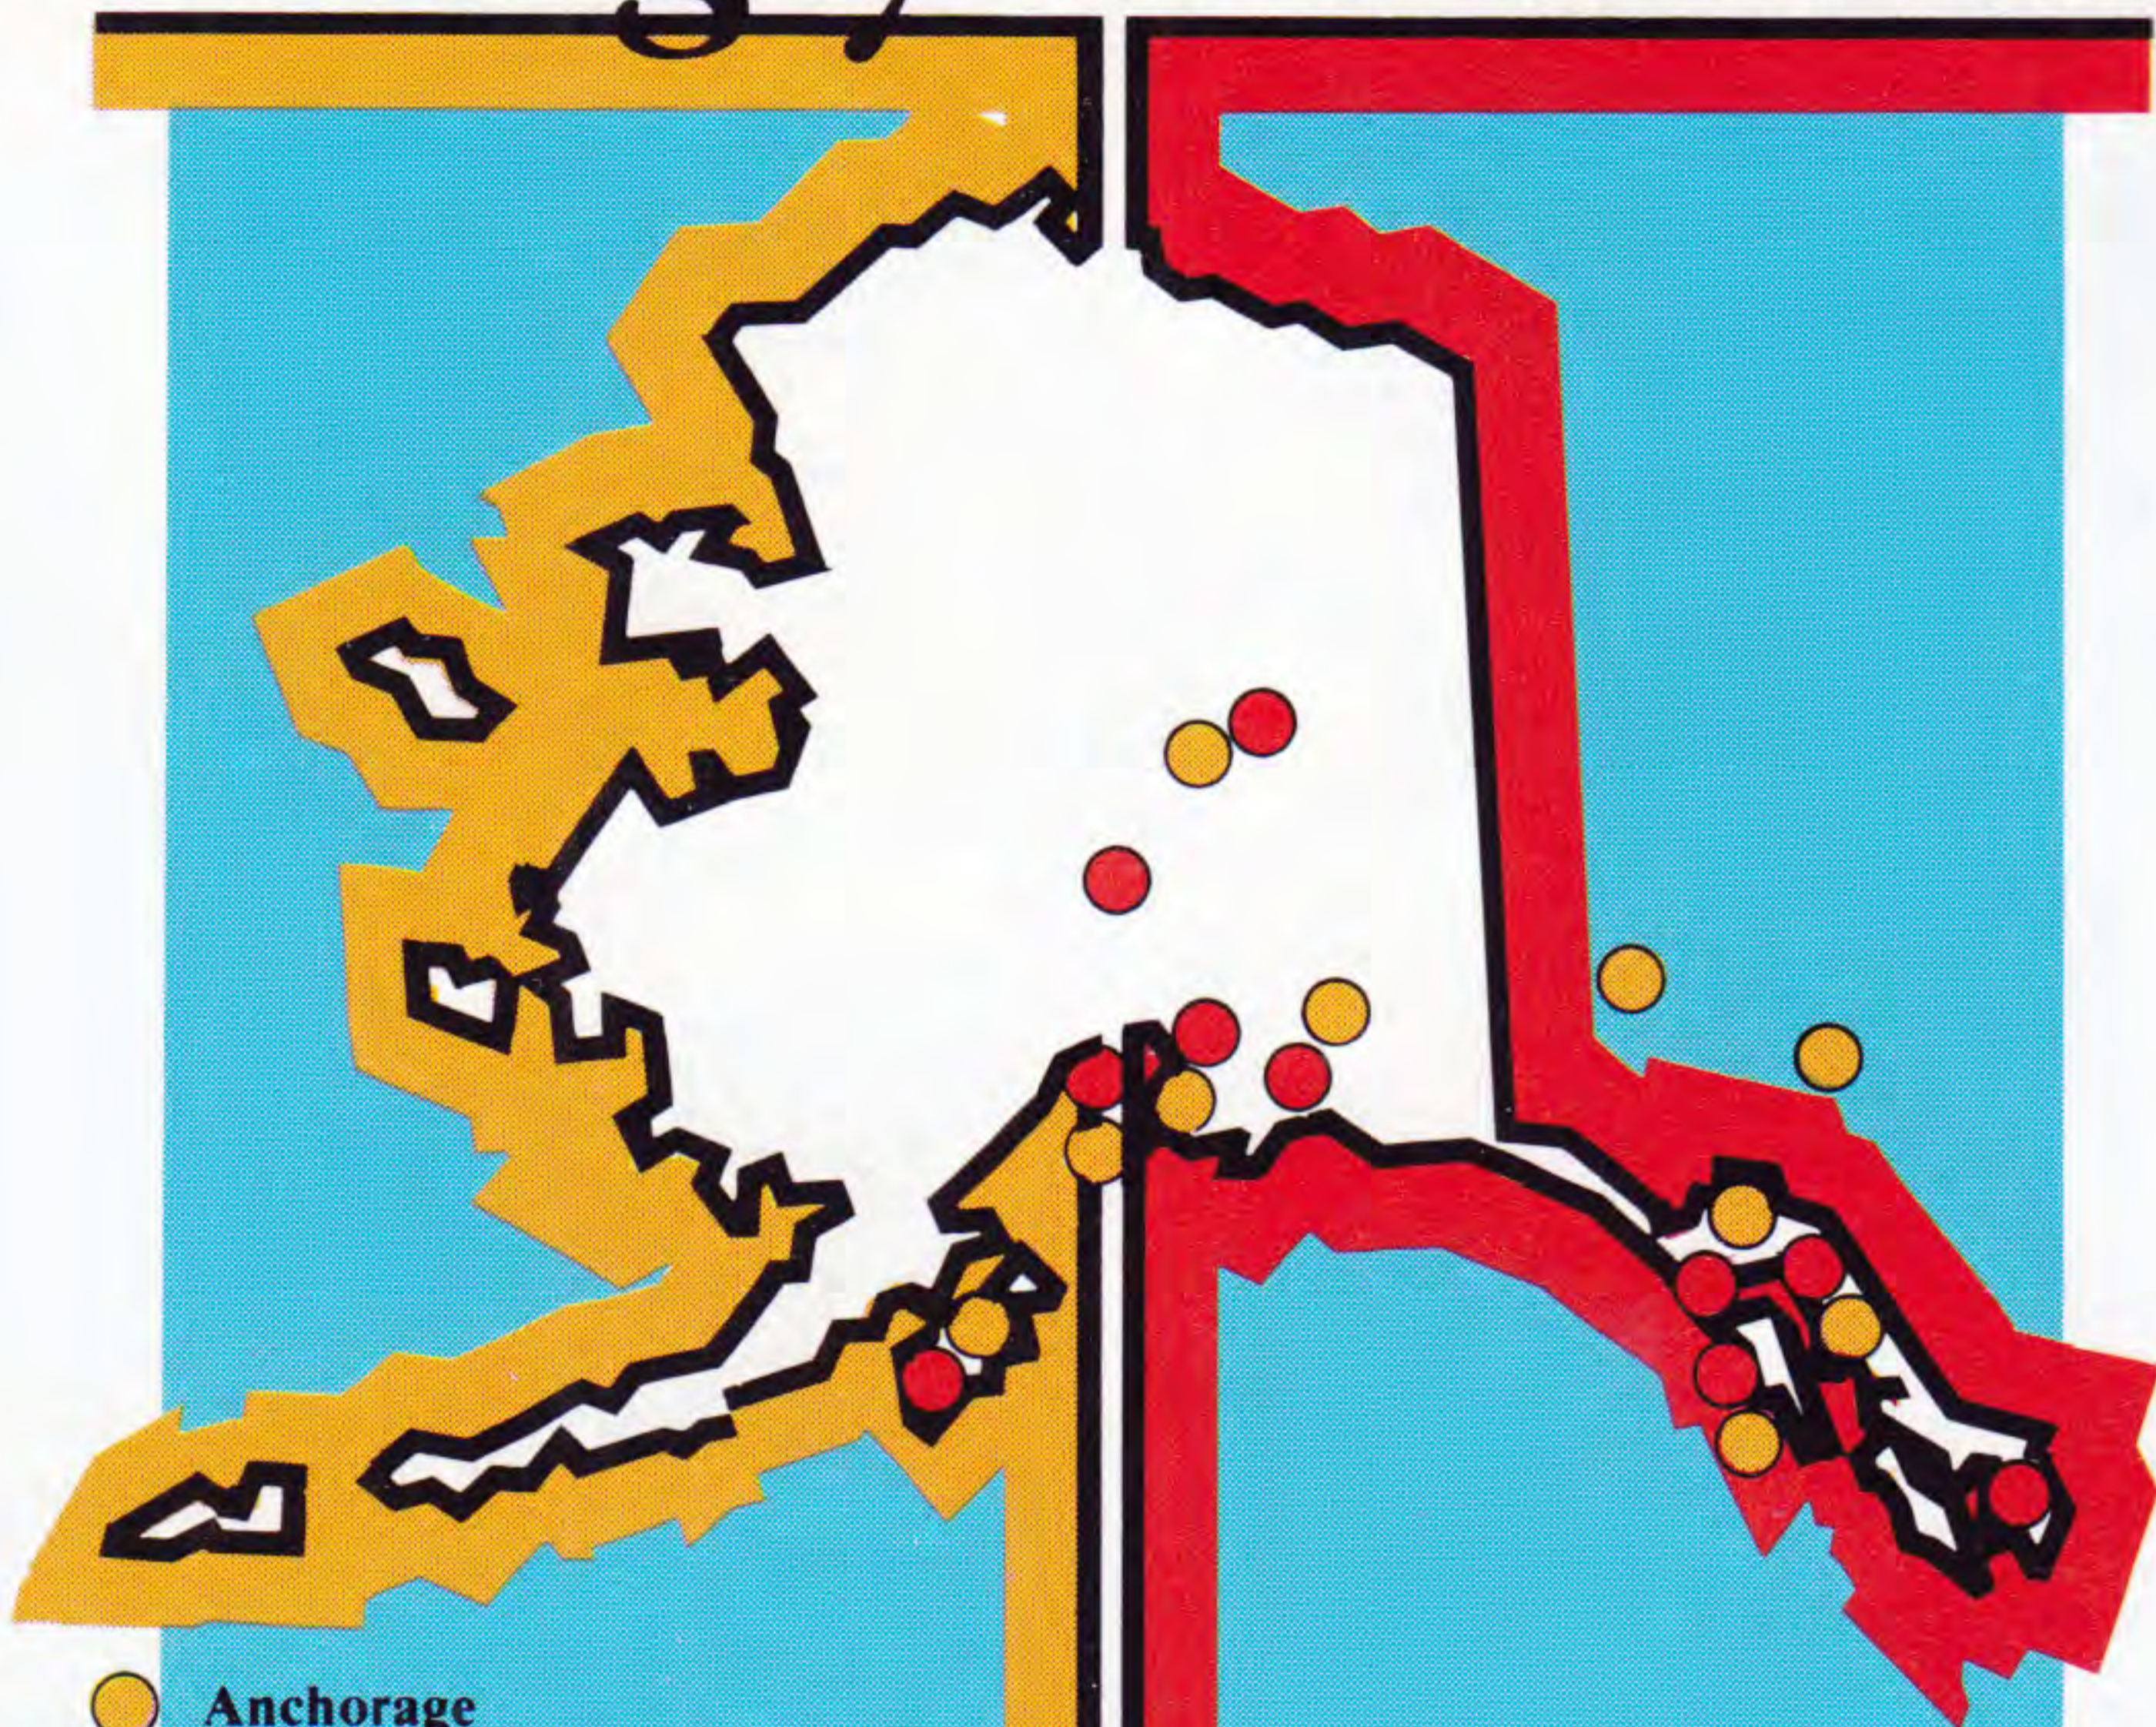

Alaska Airlines

Timetable
Effective December 15, 1980

introducing **Gold Coast** service to Palm Springs

Sheffield Hotels

& Avis

Bring you Alaska.

- Anchorage
Sheffield House Anchorage
Anchorage Travelodge
Red Ram Motor Lodge
- Beaver Creek, Yukon
Alas/kon Border Lodge
- Fairbanks
Fairbanks Inn
- Juneau
Baranof
Sheffield House
- Kenai
Sheffield House
- Kodiak
Sheffield House
- Sitka
Sheffield House
- Skagway
Klondike Inn
- Valdez
Sheffield House
- Whitehorse, Yukon
Travelodge

- Anchorage International Airport
- Worldwide Reservation Center
- Downtown Anchorage
5th & "B" Streets
- Other Offices
Throughout Alaska
- Alyeska Resort
- Elmendorf AFB
- Fairbanks
- Homer
- Juneau
- Kenai
- Ketchikan
- Kodiak
- Mt. McKinley
- Seward
- Skagway
- Sitka
- Valdez

JUST \$34.00
 BETWEEN ALASKA
 CITIES* AND SAN FRANCISCO, SEATTLE,
 PALM SPRINGS* AND SAN FRANCISCO,
 PALM SPRINGS, PORTLAND OR SEATTLE,
 \$31.50 BETWEEN SAN FRANCISCO,
 PALM SPRINGS, PORTLAND AND SEATTLE,
GOLDSTREAK
 EXPRESS PACKAGE