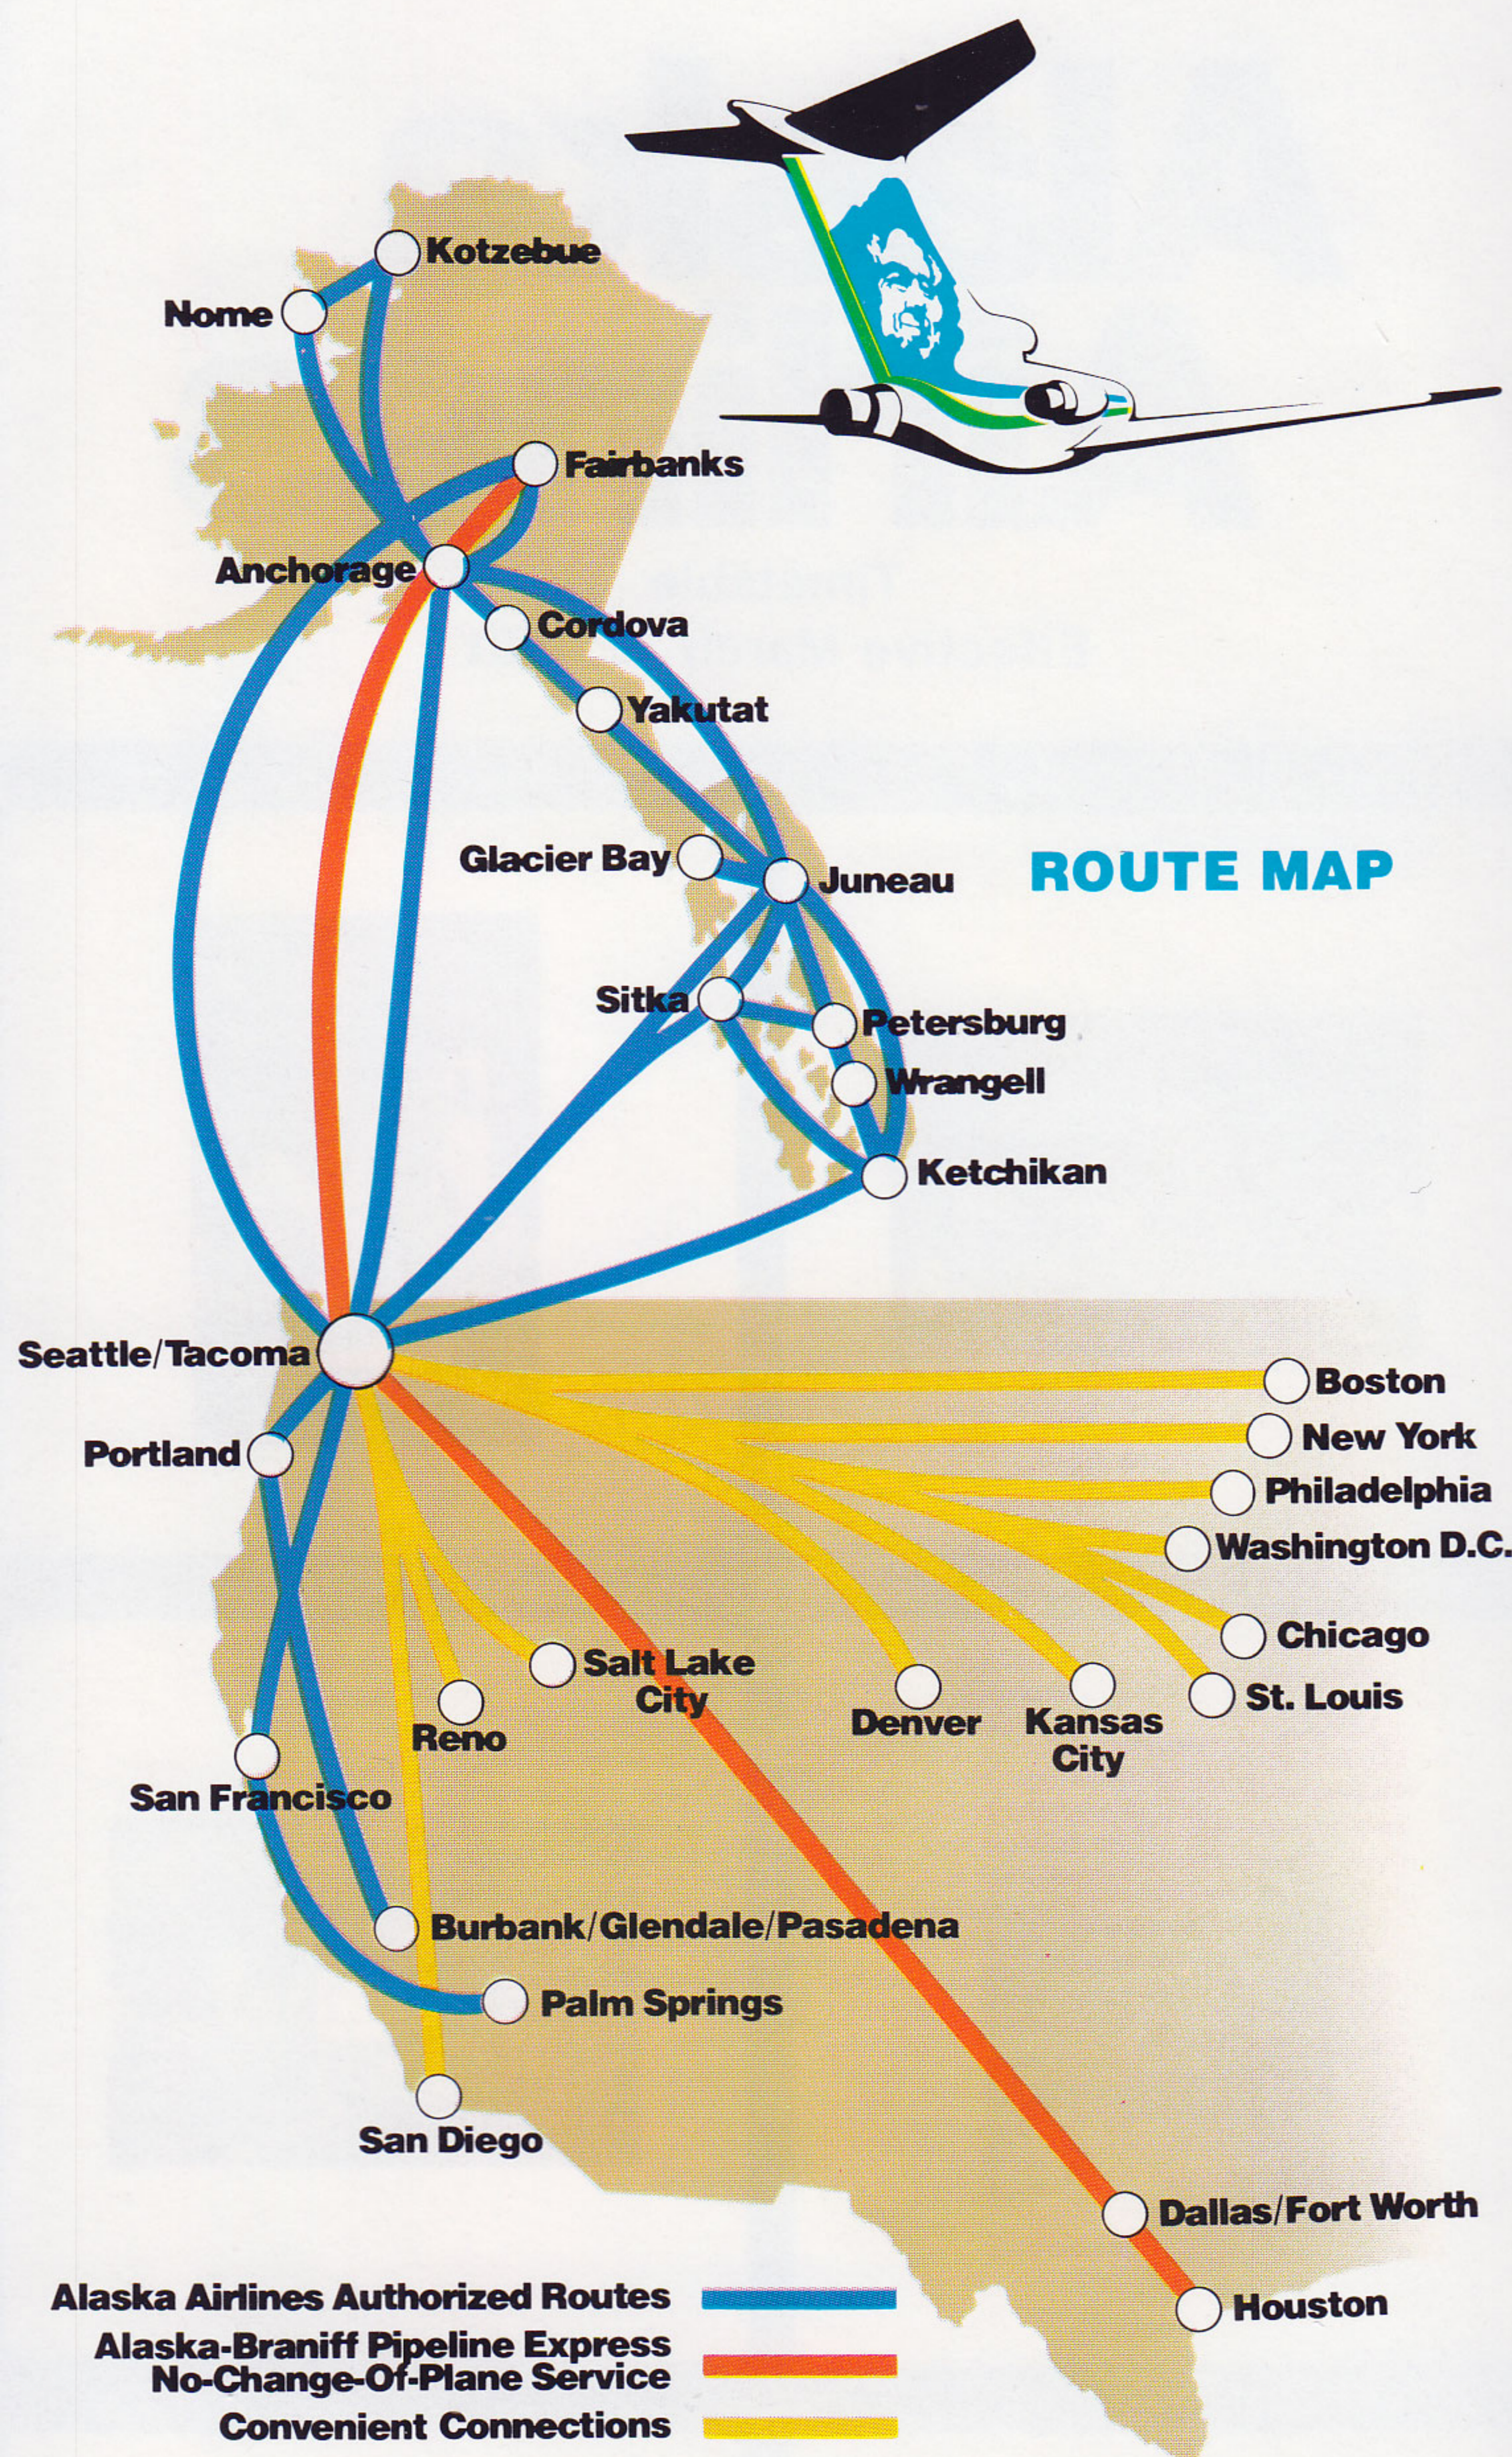

Alaska Airlines

Timetable
Effective March 16, 1981

**Introducing Service to
BURBANK/GLENDALE/PASADENA**

Sheffield Hotels

& Avis

Bring you Alaska.

- Anchorage
*Sheffield House Anchorage
Anchorage Travelodge*
- Beaver Creek, Yukon
Alas/kon Border Lodge
- Dawson City, Yukon
Sheffield House
- Fairbanks
Fairbanks Inn
- Juneau
*Baranof
Sheffield House*
- Kenai
Sheffield House
- Kodiak
Sheffield House
- Sitka
Sheffield House
- Skagway
Klondike Inn
- Valdez
Sheffield House
- Whitehorse, Yukon
Travelodge

For reservations in
Alaska or anywhere in
the world, call your
nearest Avis Station.

AVIS

We try harder.

Alaska Airlines

Timetable
Effective March 16, 1981

Introducing Service to
BURBANK/GLENDALE/PASADENA

ALASKA AIRLINES RESERVATIONS AND TICKET OFFICES

ALASKA REGIONAL HEADQUARTERS

4750 International Airport Road, Anchorage, AK 99502

CORPORATE HEADQUARTERS

P.O. Box 68900, Seattle, WA 98168

NEW CALIFORNIA SERVICE!

Alaska Airlines proudly announces the addition of the Burbank-Glendale-Pasadena Airport to our route system, featuring service to and from Portland, Seattle, Anchorage and Fairbanks. Watch for additional California service to the Ontario Airport coming soon.

* ASK ABOUT LOW COST NIGHT COACH FARE

PALM SPRINGS IS AN ALASKA CITY.

Alaska Airlines now offers nonstop service from San Francisco to Palm Springs, with through plane service from Seattle and Alaska. Check out our convenient flight times to and from Palm Springs.