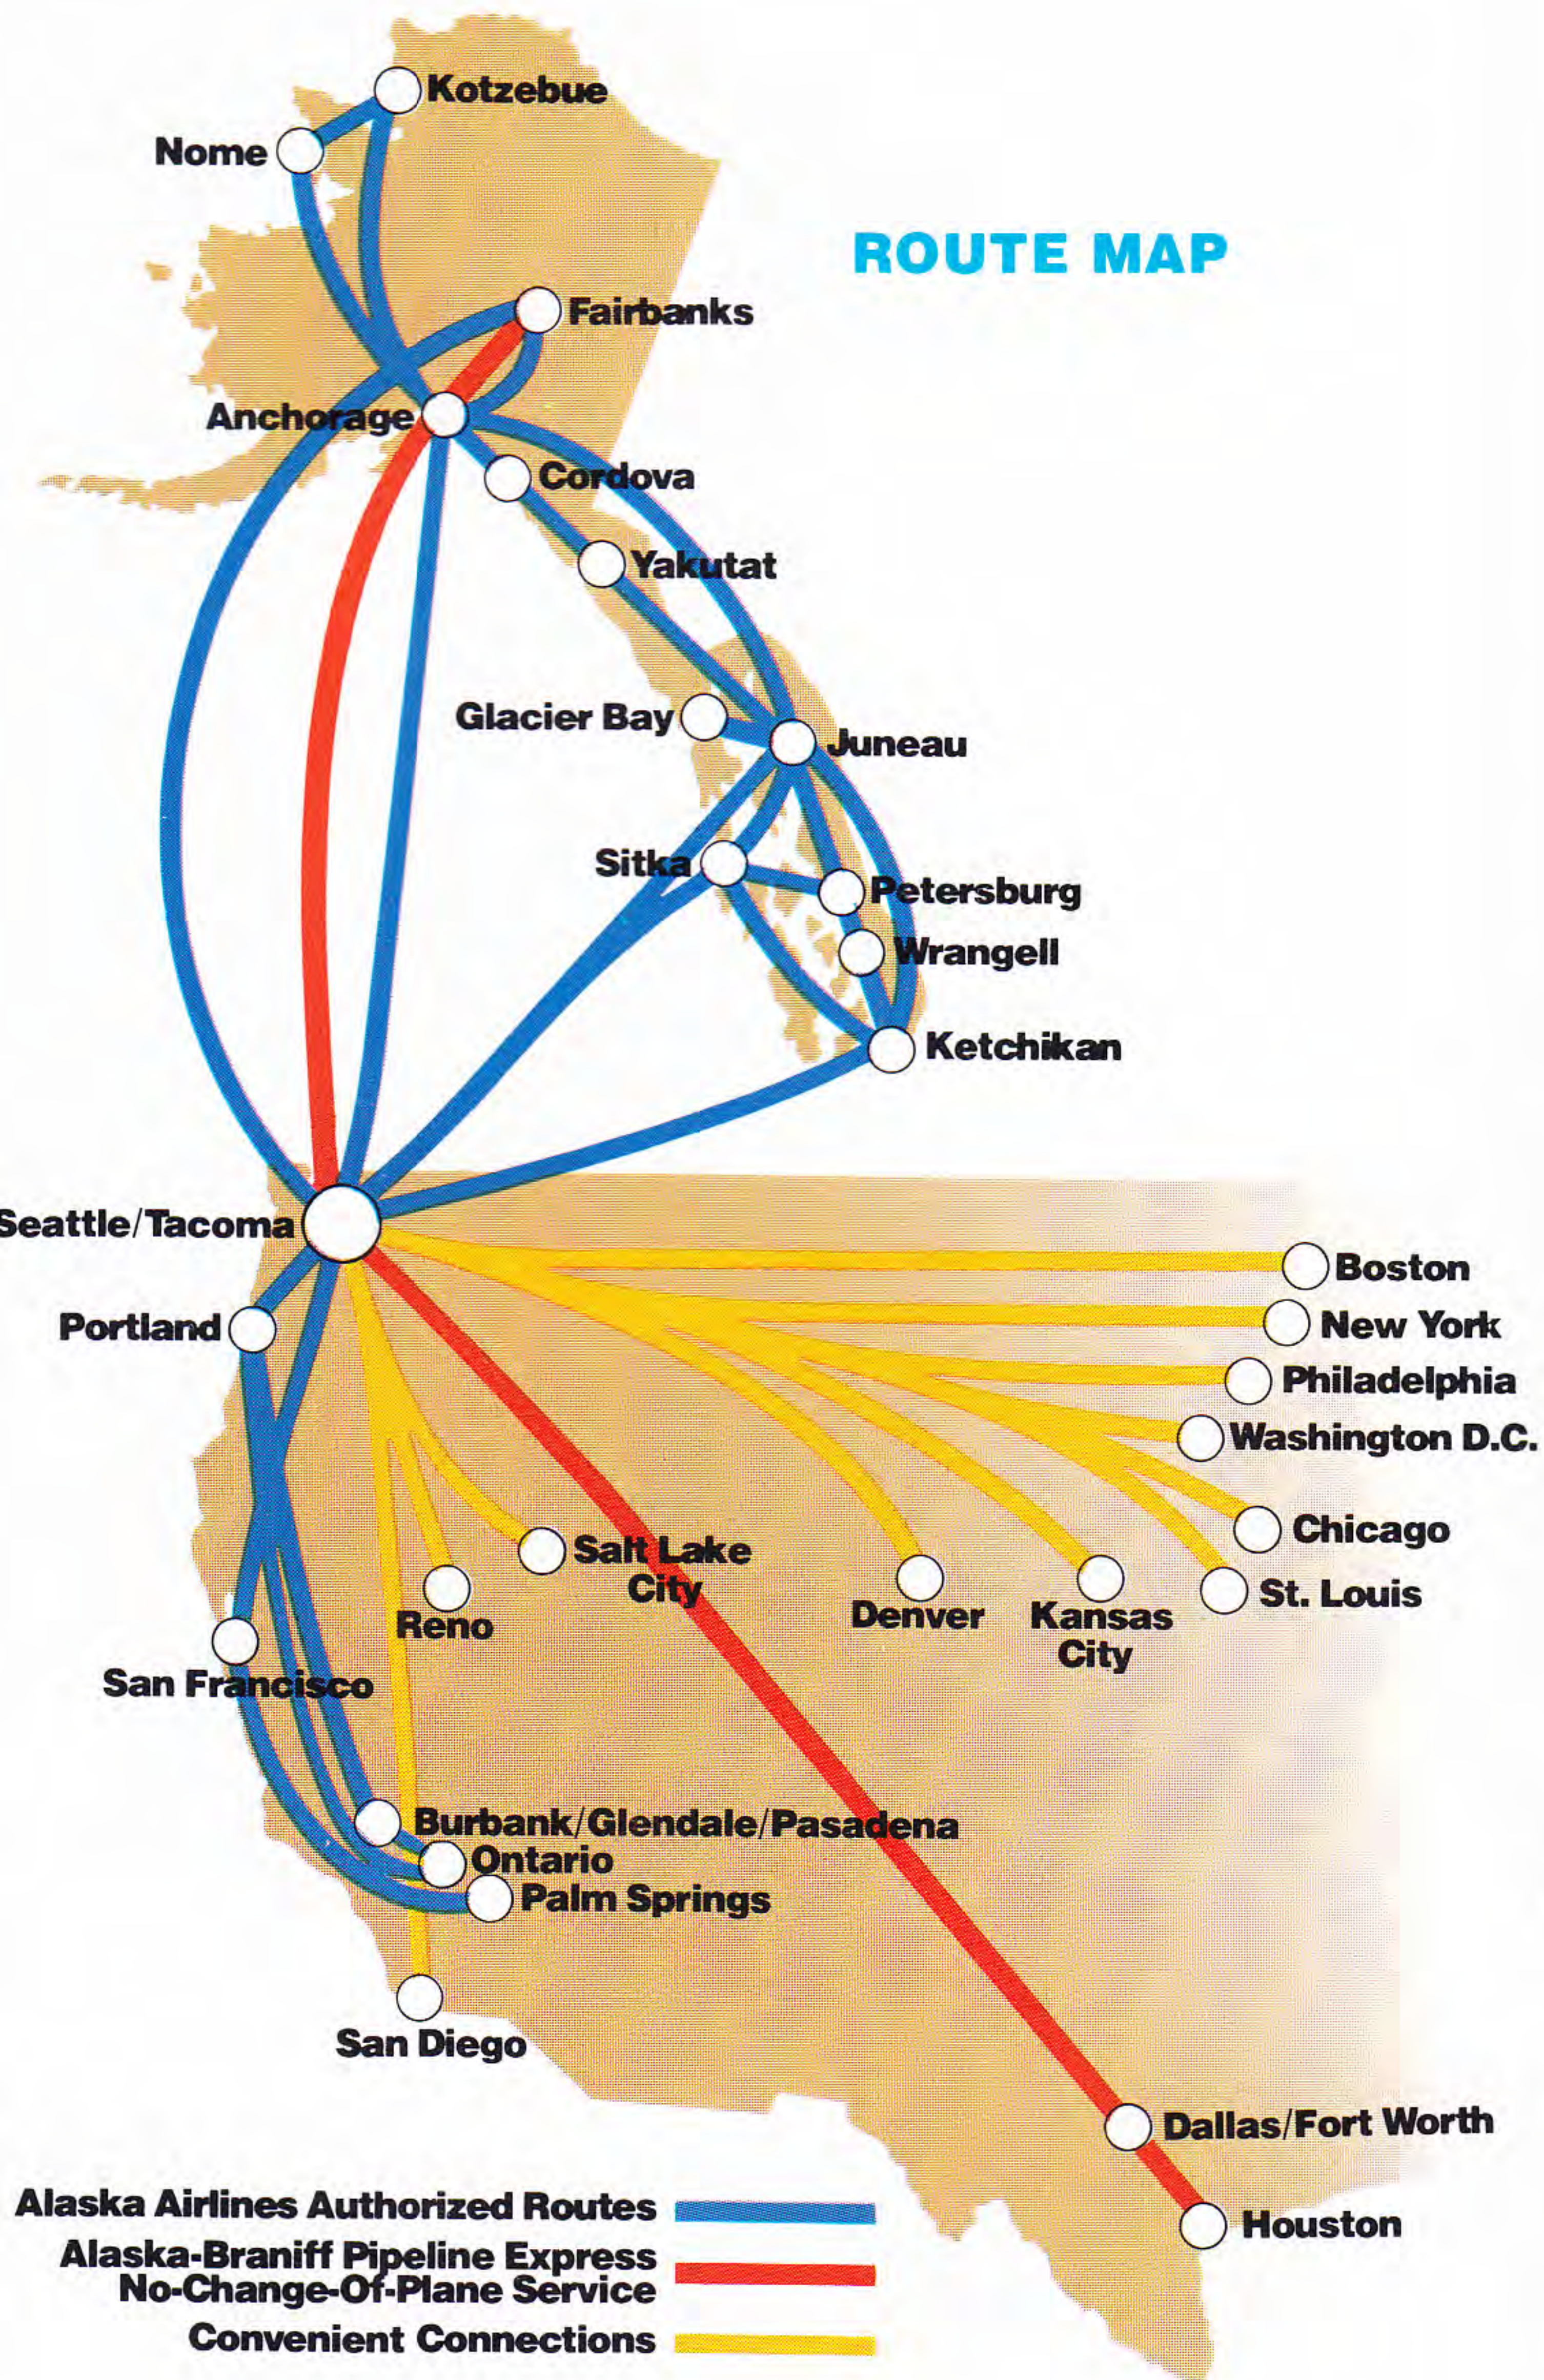

Alaska Airlines

Timetable
Effective June 8, 1981

Riggs Glacier • Glacier Bay, Alaska

Alaska Airlines

Timetable
Effective June 8, 1981

Riggs Glacier • Glacier Bay, Alaska

ALASKA AIRLINES RESERVATIONS AND TICKET OFFICES

BURBANK AND ONTARIO ARE ALASKA CITIES.

Avoid the crowds and congestion on your next trip to Southern California with one of our new daily flights from Alaska, Seattle and Portland into convenient Burbank or Ontario Airports.

Just north of downtown Los Angeles, Burbank Airport provides easy freeway access to Hollywood, Glendale, Pasadena, and the entire San Fernando Valley.

Ontario Airport is the gateway to the inland empire with easy access to Riverside, San Bernardino, and Orange County.