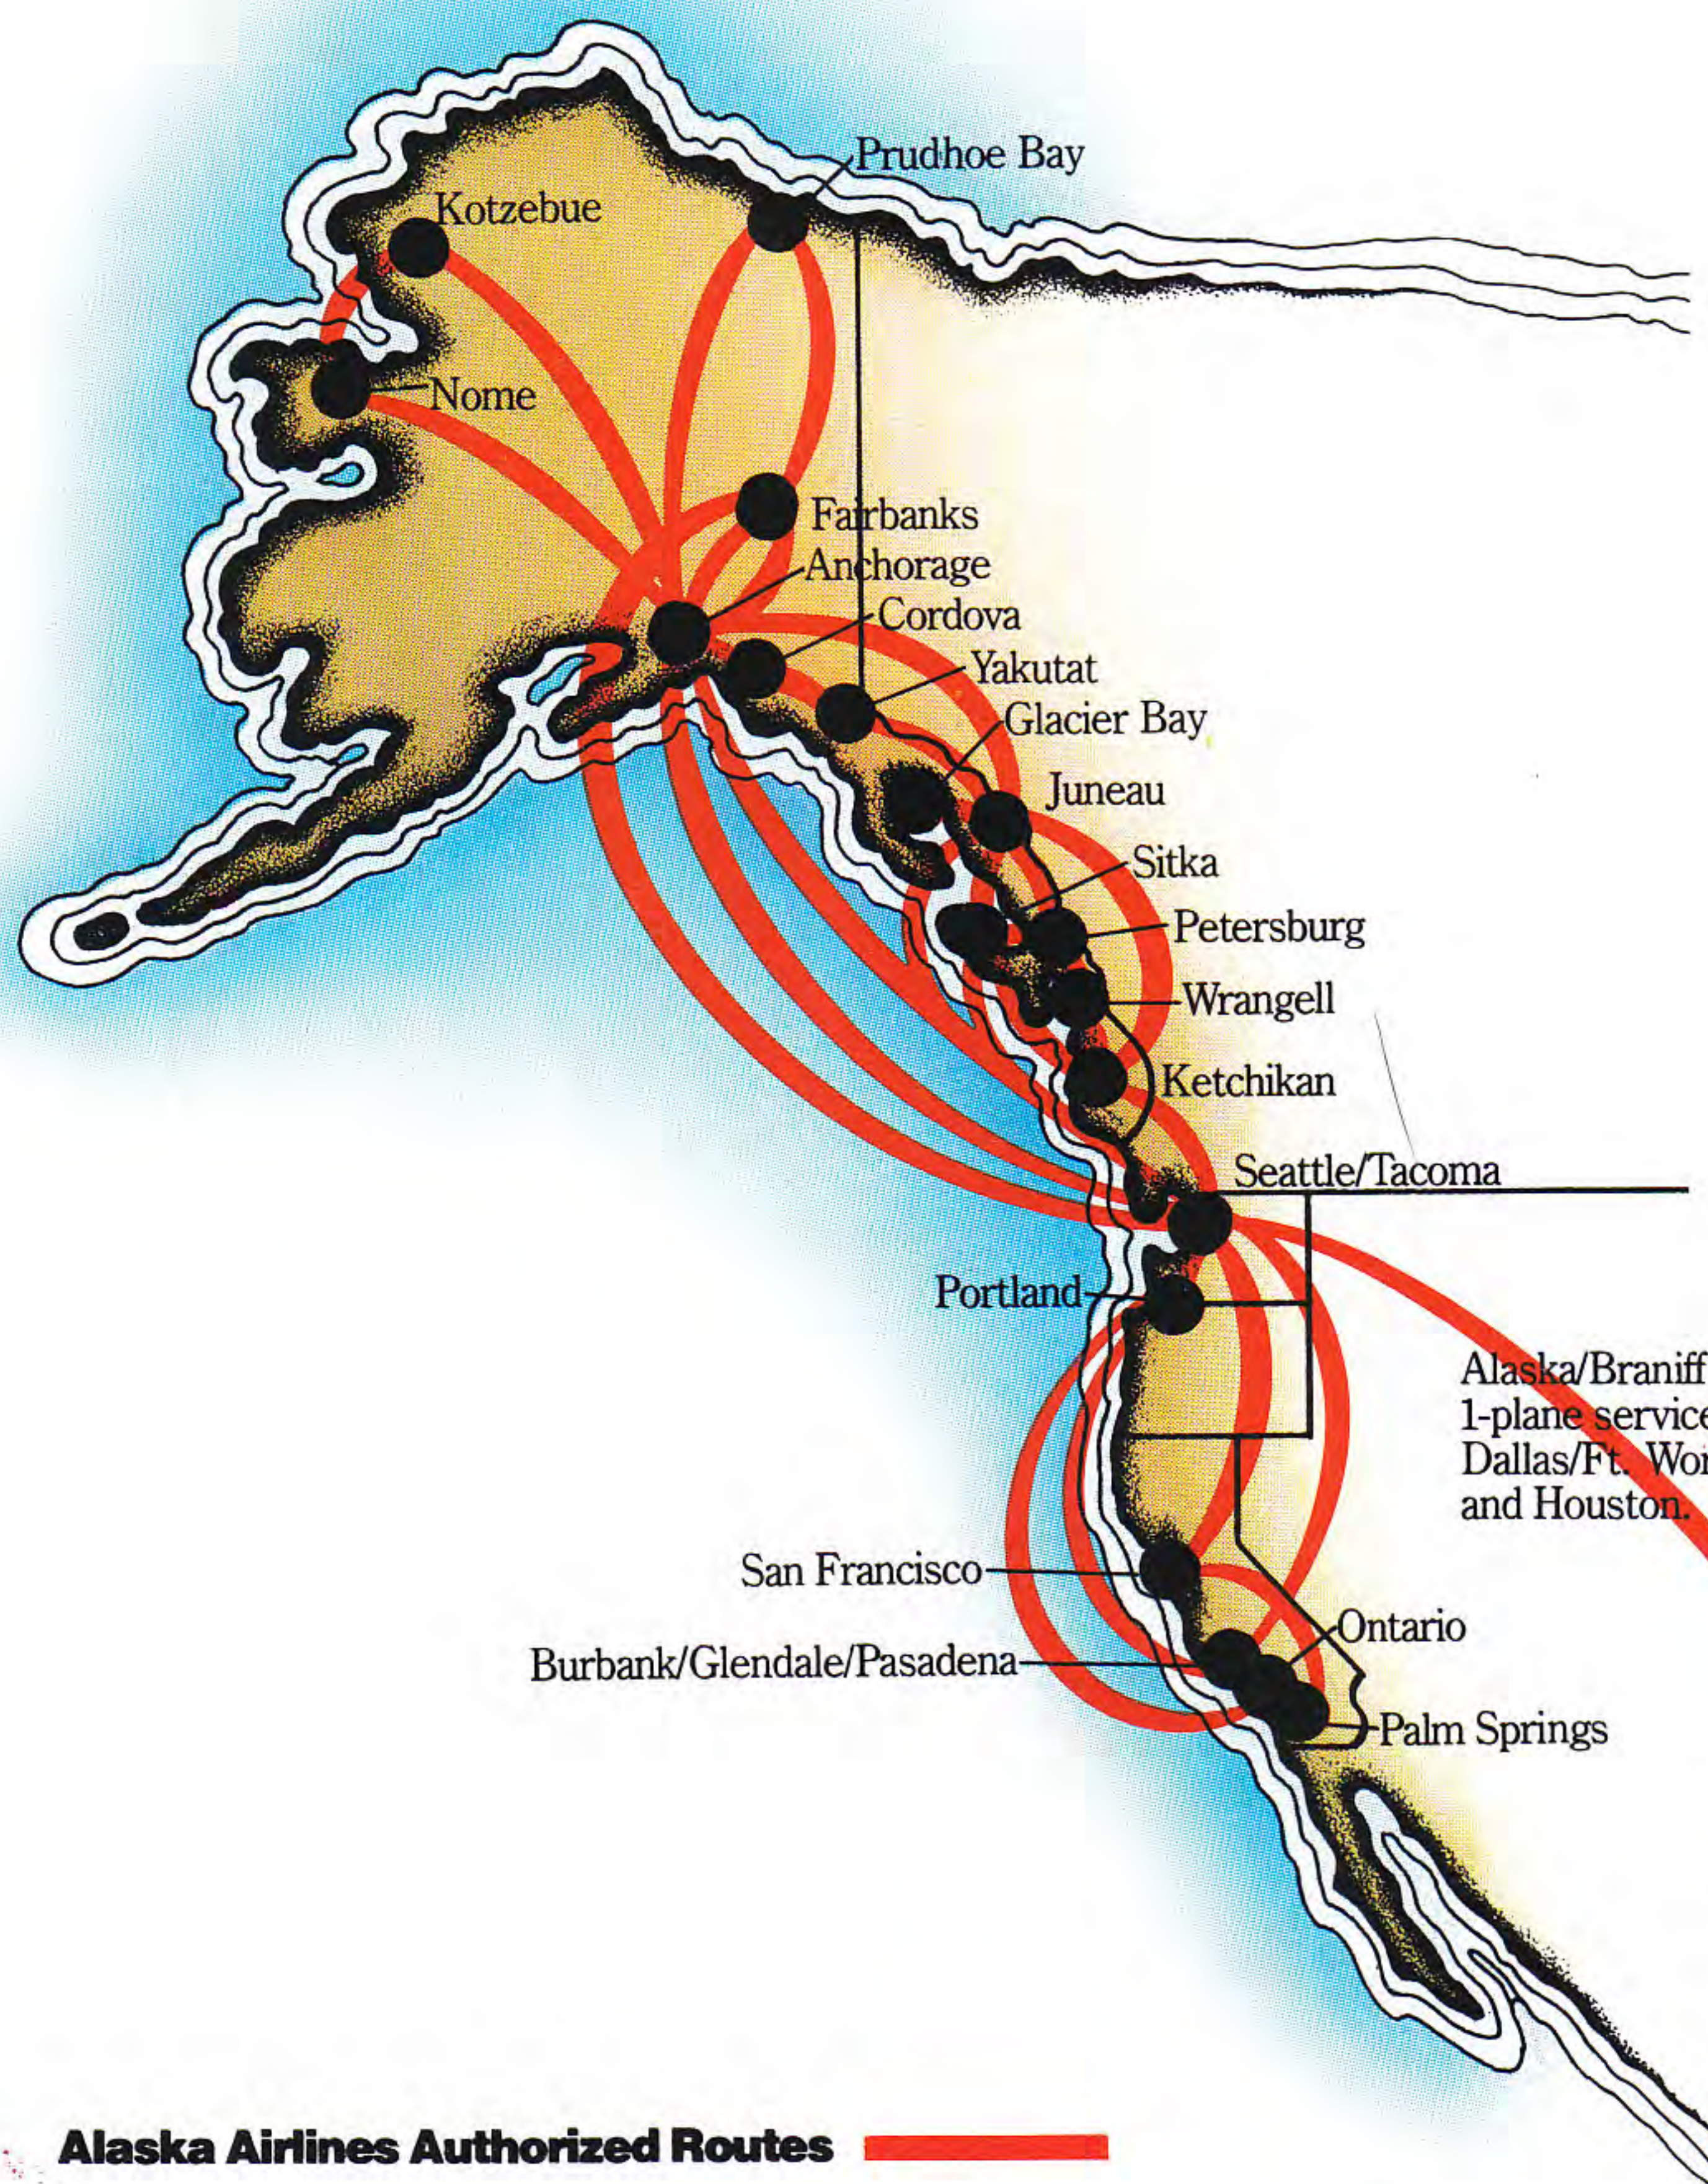

ROUTE MAP

Effective September 13th!
***Gold Coast* service to**
Palm Springs

Ticket Offices	Reservations and Information	Air Cargo Telephone
Anchorage, AK Westward Hilton Hotel, 518 W. Third Ave. Sheraton Hotel, 401 E. Sixth Ave.	243-3300	243-3322
Burbank, CA	843-0427	841-6598
Cordova, AK	424-7151	424-3278
Fairbanks, AK	452-1661	452-1186
Glacier Bay, AK	Toll free (see below)	
Juneau, AK Baranof Hotel, 127 N. Franklin St. Nugget Mall, Mile 9 - Glacier Hwy.	789-0600	789-7378
Ketchikan, AK Ingersoll Hotel, 303 Mission St.	225-2141	225-6637
Kotzebue, AK	442-3474	442-3477
Nome, AK	443-2288	443-2711
Ontario, CA	983-2481	988-0011
Palm Springs, CA	(800)-426-0333	320-4131
Petersburg, AK	772-4255	772-4255
Portland, OR	224-2547	249-4769
San Francisco, CA	931-8888	877-0477
Seattle, WA 1225 - 4th Avenue	433-3100	433-3266
Sitka, AK	966-2266	966-2271
Tacoma, WA	927-7800	433-3266
Tokyo, Japan	407-8386	
Vancouver, BC	669-7755	
Wrangell, AK	874-3308	874-3309
Yakutat, AK	784-3366	784-3366

TOLL FREE RESERVATIONS AND INFORMATION

State of Alaska (Prefix 1 or 101 may be required)	800-426-7464
Continental U.S.	800-426-0333
State of Washington	800-552-0670

SAN FRANCISCO BAY AREA

San Francisco, Oakland, Sausalito	931-8888
S. San Francisco, San Bruno, Pacifica Millbrae, San Mateo	877-0722
San Carlos, Belmont, Redwood City Woodside, Palo Alto	493-5765
San Jose, Mt. View, Sunnyvale, Los Altos Saratoga, Los Gatos, Campbell	279-8866
Hayward, Newark, Fremont	791-9080
Berkeley, Alameda, San Leandro, Moraga	568-7737

ALASKA REGIONAL HEADQUARTERS

4750 International Airport Road, Anchorage, AK 99502

CORPORATE HEADQUARTERS

P.O. Box 68900, Seattle, WA 98168