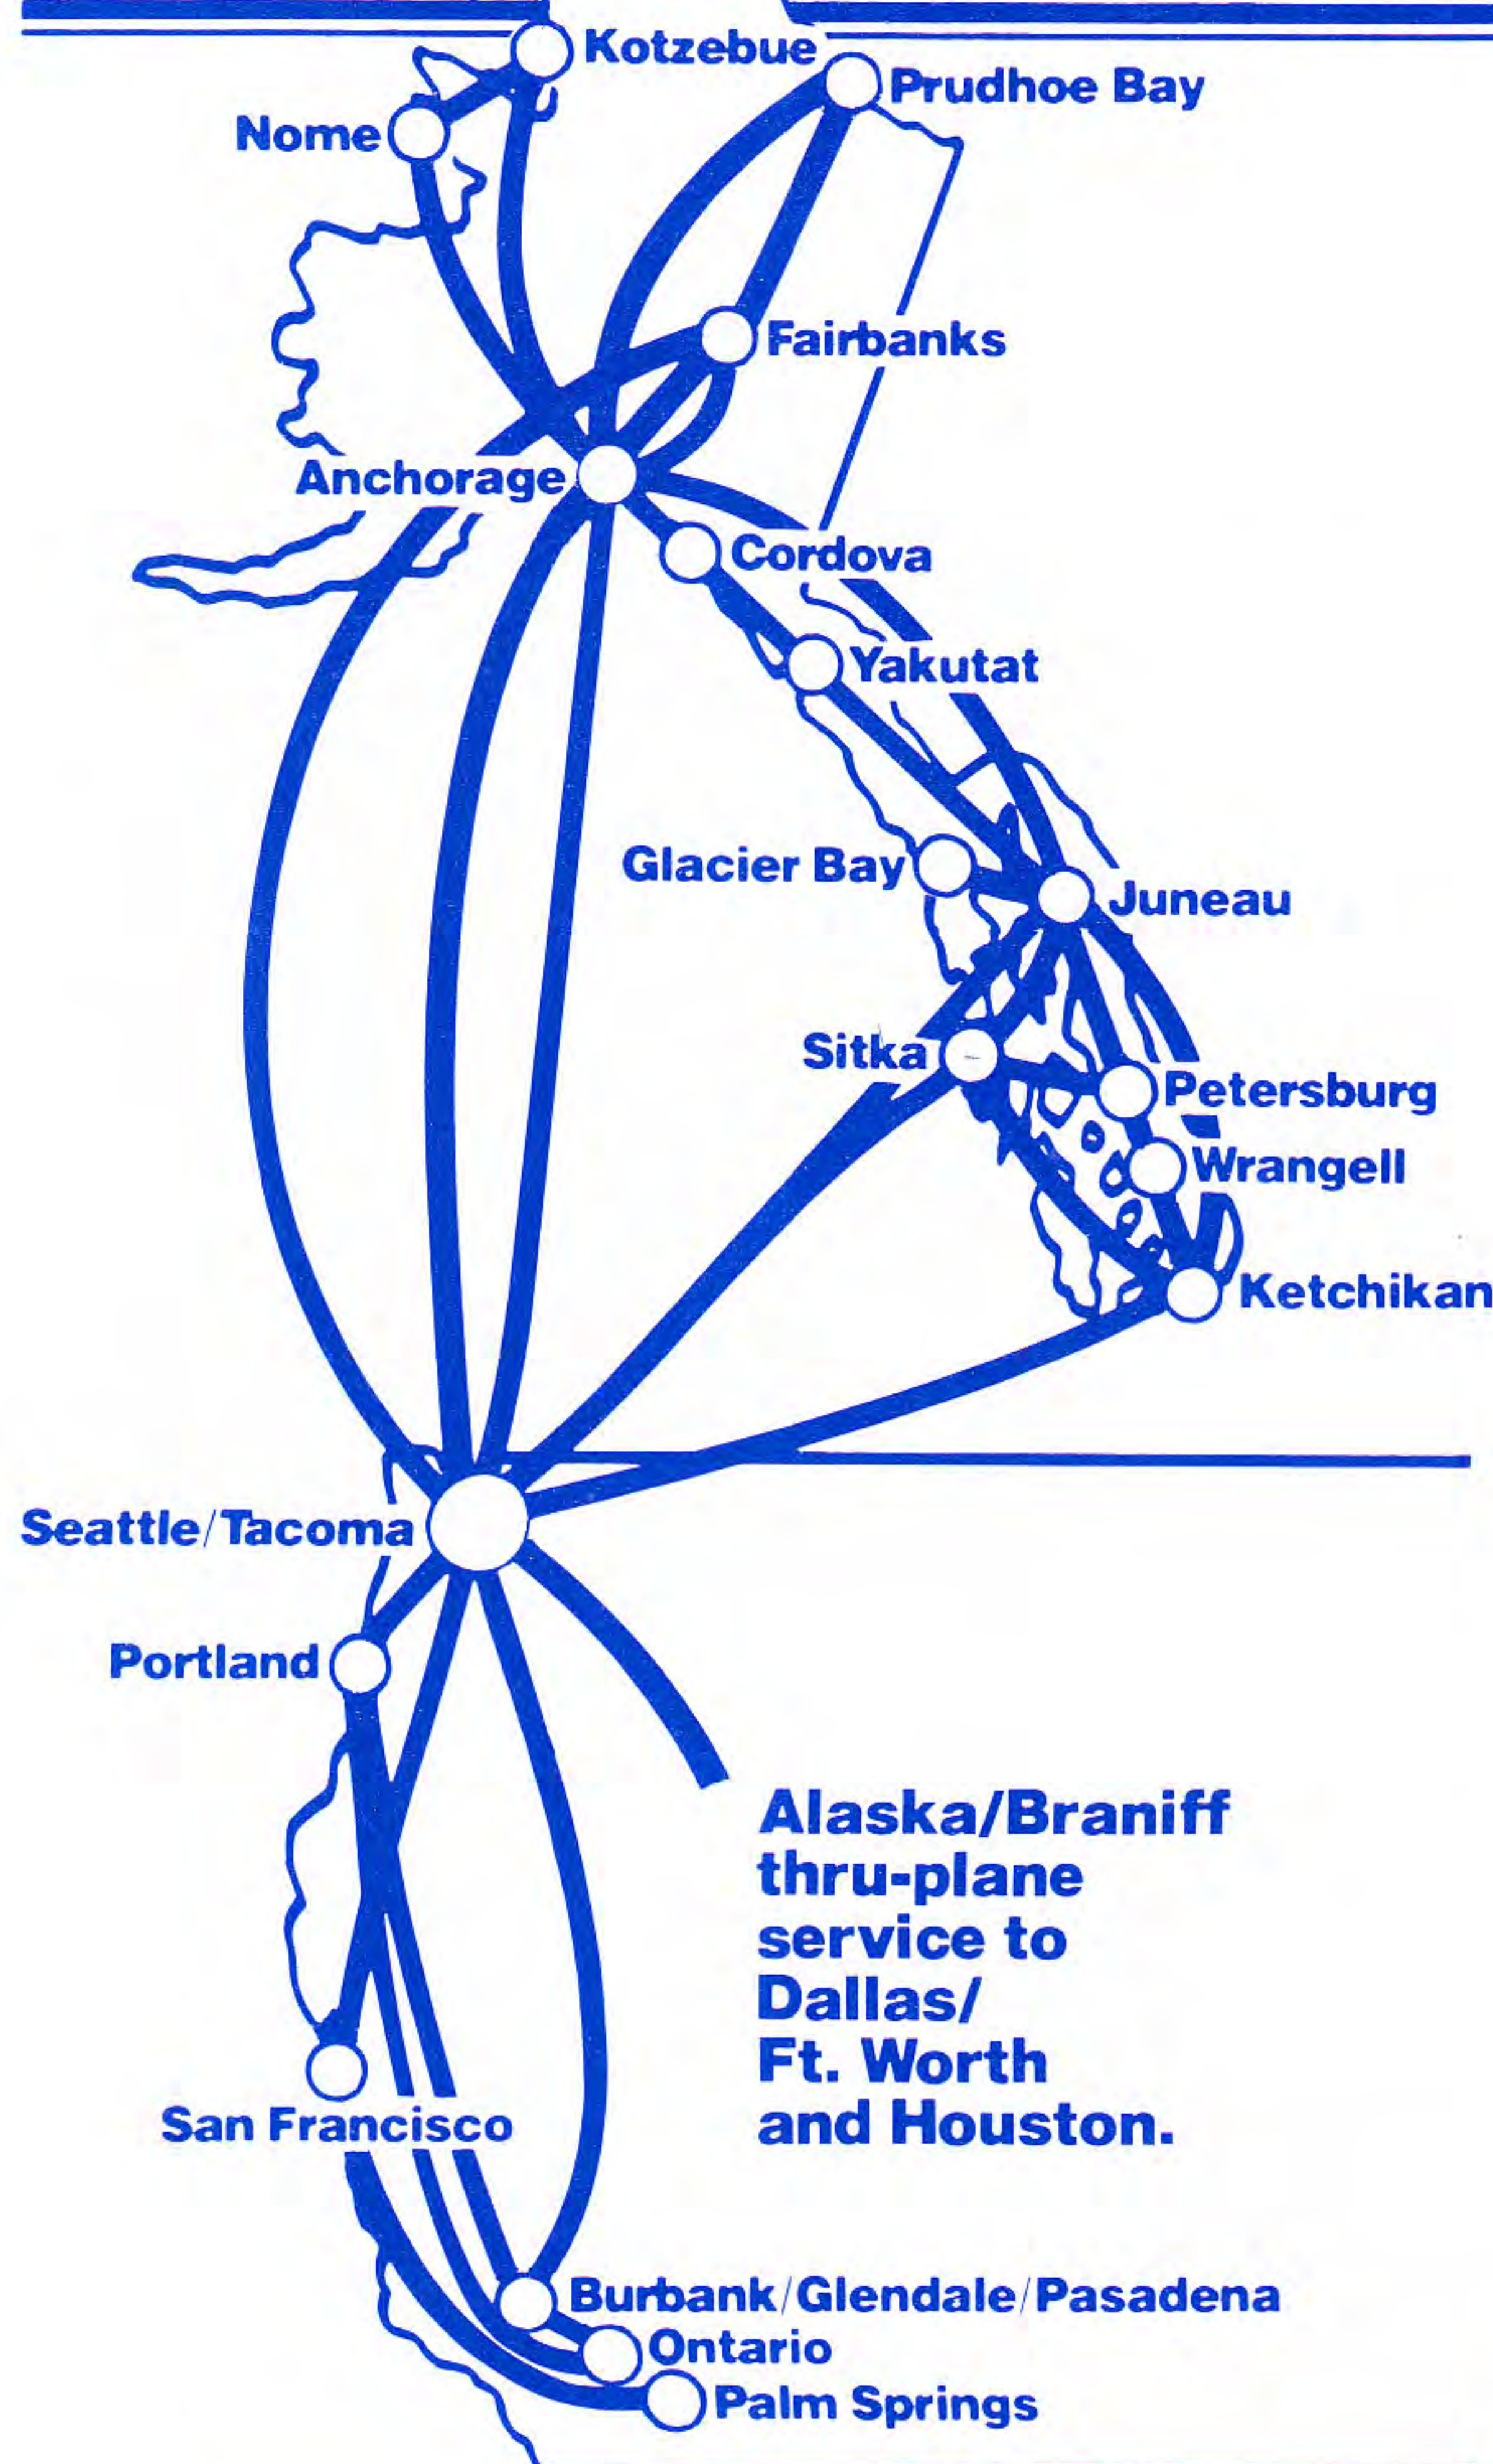

# WE'RE PUTTING PRUDHOE BAY ON THE MAP OF ALASKA.

Beginning this Fall, Alaska Airlines will serve Alaska's oil capital with daily non-stop Gold Coast<sup>SM</sup> service from Fairbanks and Anchorage. Plus convenient thru and connecting service from the balance of our system.