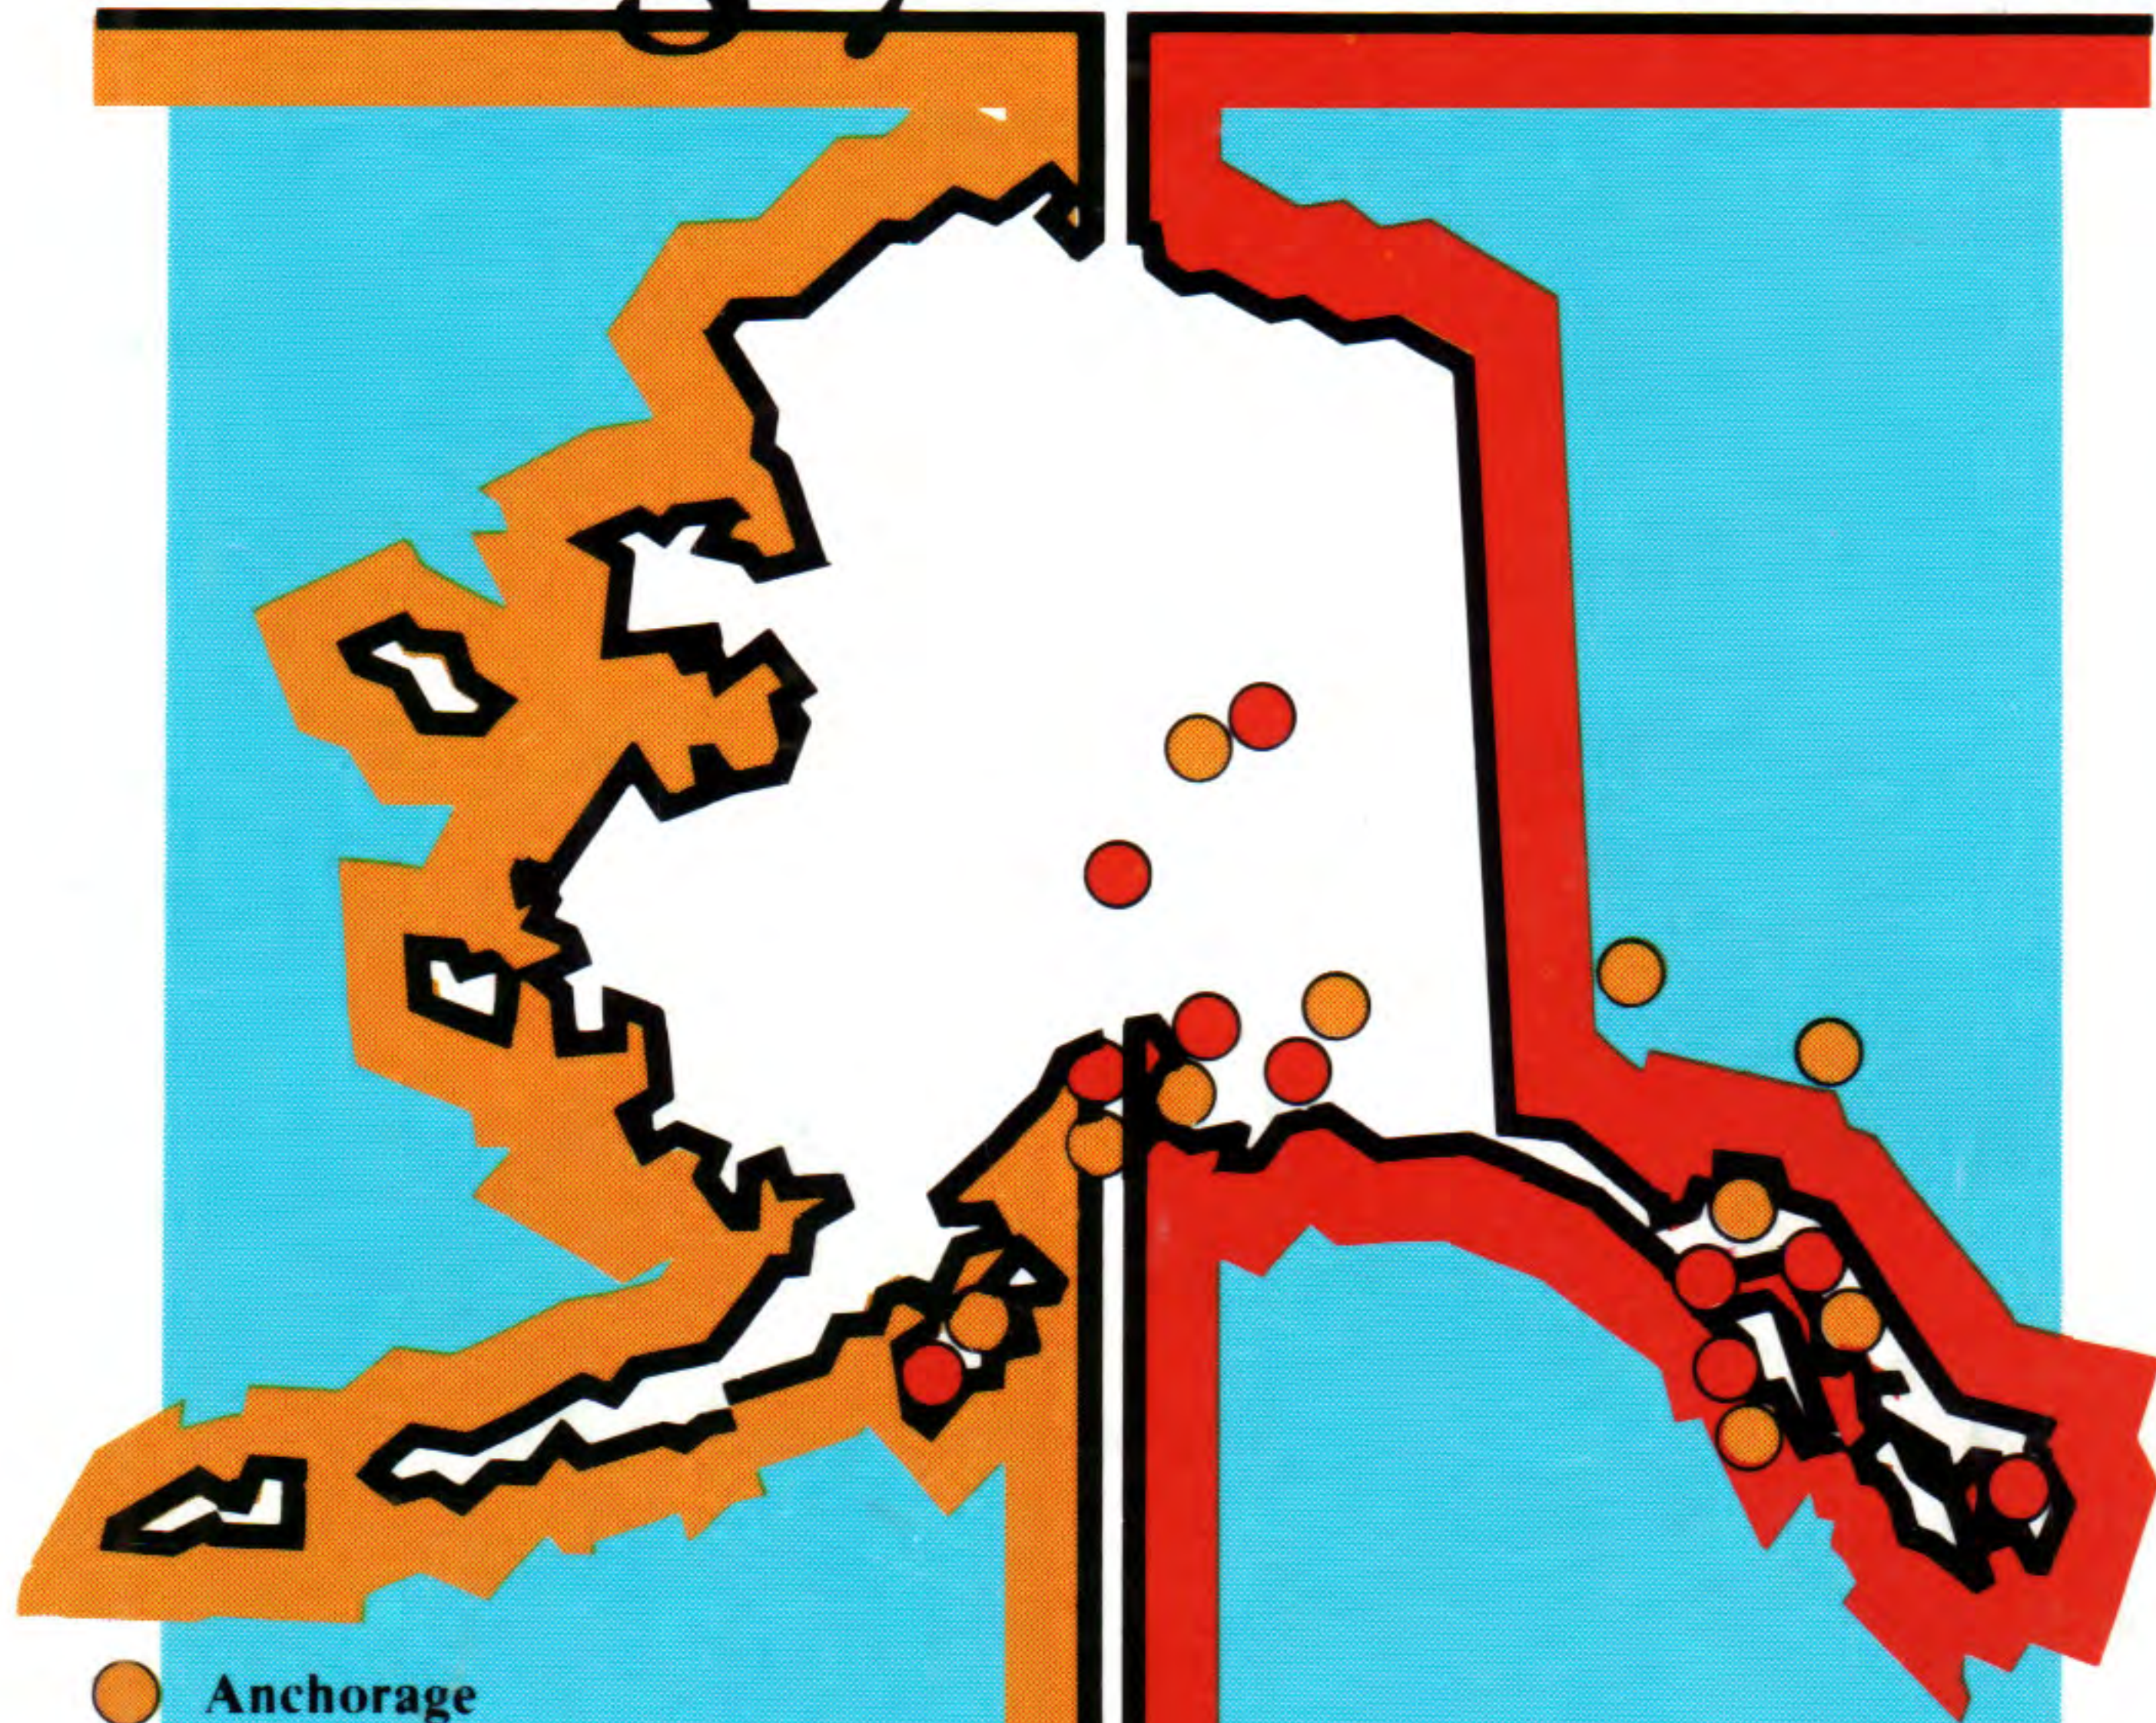

Alaska Airlines

TIMETABLE
Effective December 8, 1981

Introducing Service to PRUDHOE BAY

Sheffield Hotels

& Avis

Bring you Alaska.

- **Anchorage**
Sheffield House Anchorage
Anchorage Travelodge
- **Beaver Creek, Yukon**
Alas/kon Border Lodge
- **Dawson City, Yukon**
Sheffield House
- **Fairbanks**
Fairbanks Inn
- **Juneau**
Baranof
Sheffield House
- **Kenai**
Sheffield House
- **Kodiak**
Sheffield House
- **Sitka**
Sheffield House
- **Skagway**
Klondike Inn
- **Valdez**
Sheffield House
- **Whitehorse, Yukon**
Travelodge

ALASKA REGIONAL HEADQUARTERS

4750 International Airport Road, Anchorage, AK 99502

CORPORATE HEADQUARTERS

P.O. Box 68900, Seattle, WA 98168

Alaska Airlines

WE'VE PUT PRUDHOE BAY ON THE MAP OF ALASKA.

Alaska Airlines now serves Alaska's oil capital with daily non-stop Gold CoastSM service from Fairbanks and Anchorage. Plus convenient thru and connecting service from the balance of our system.