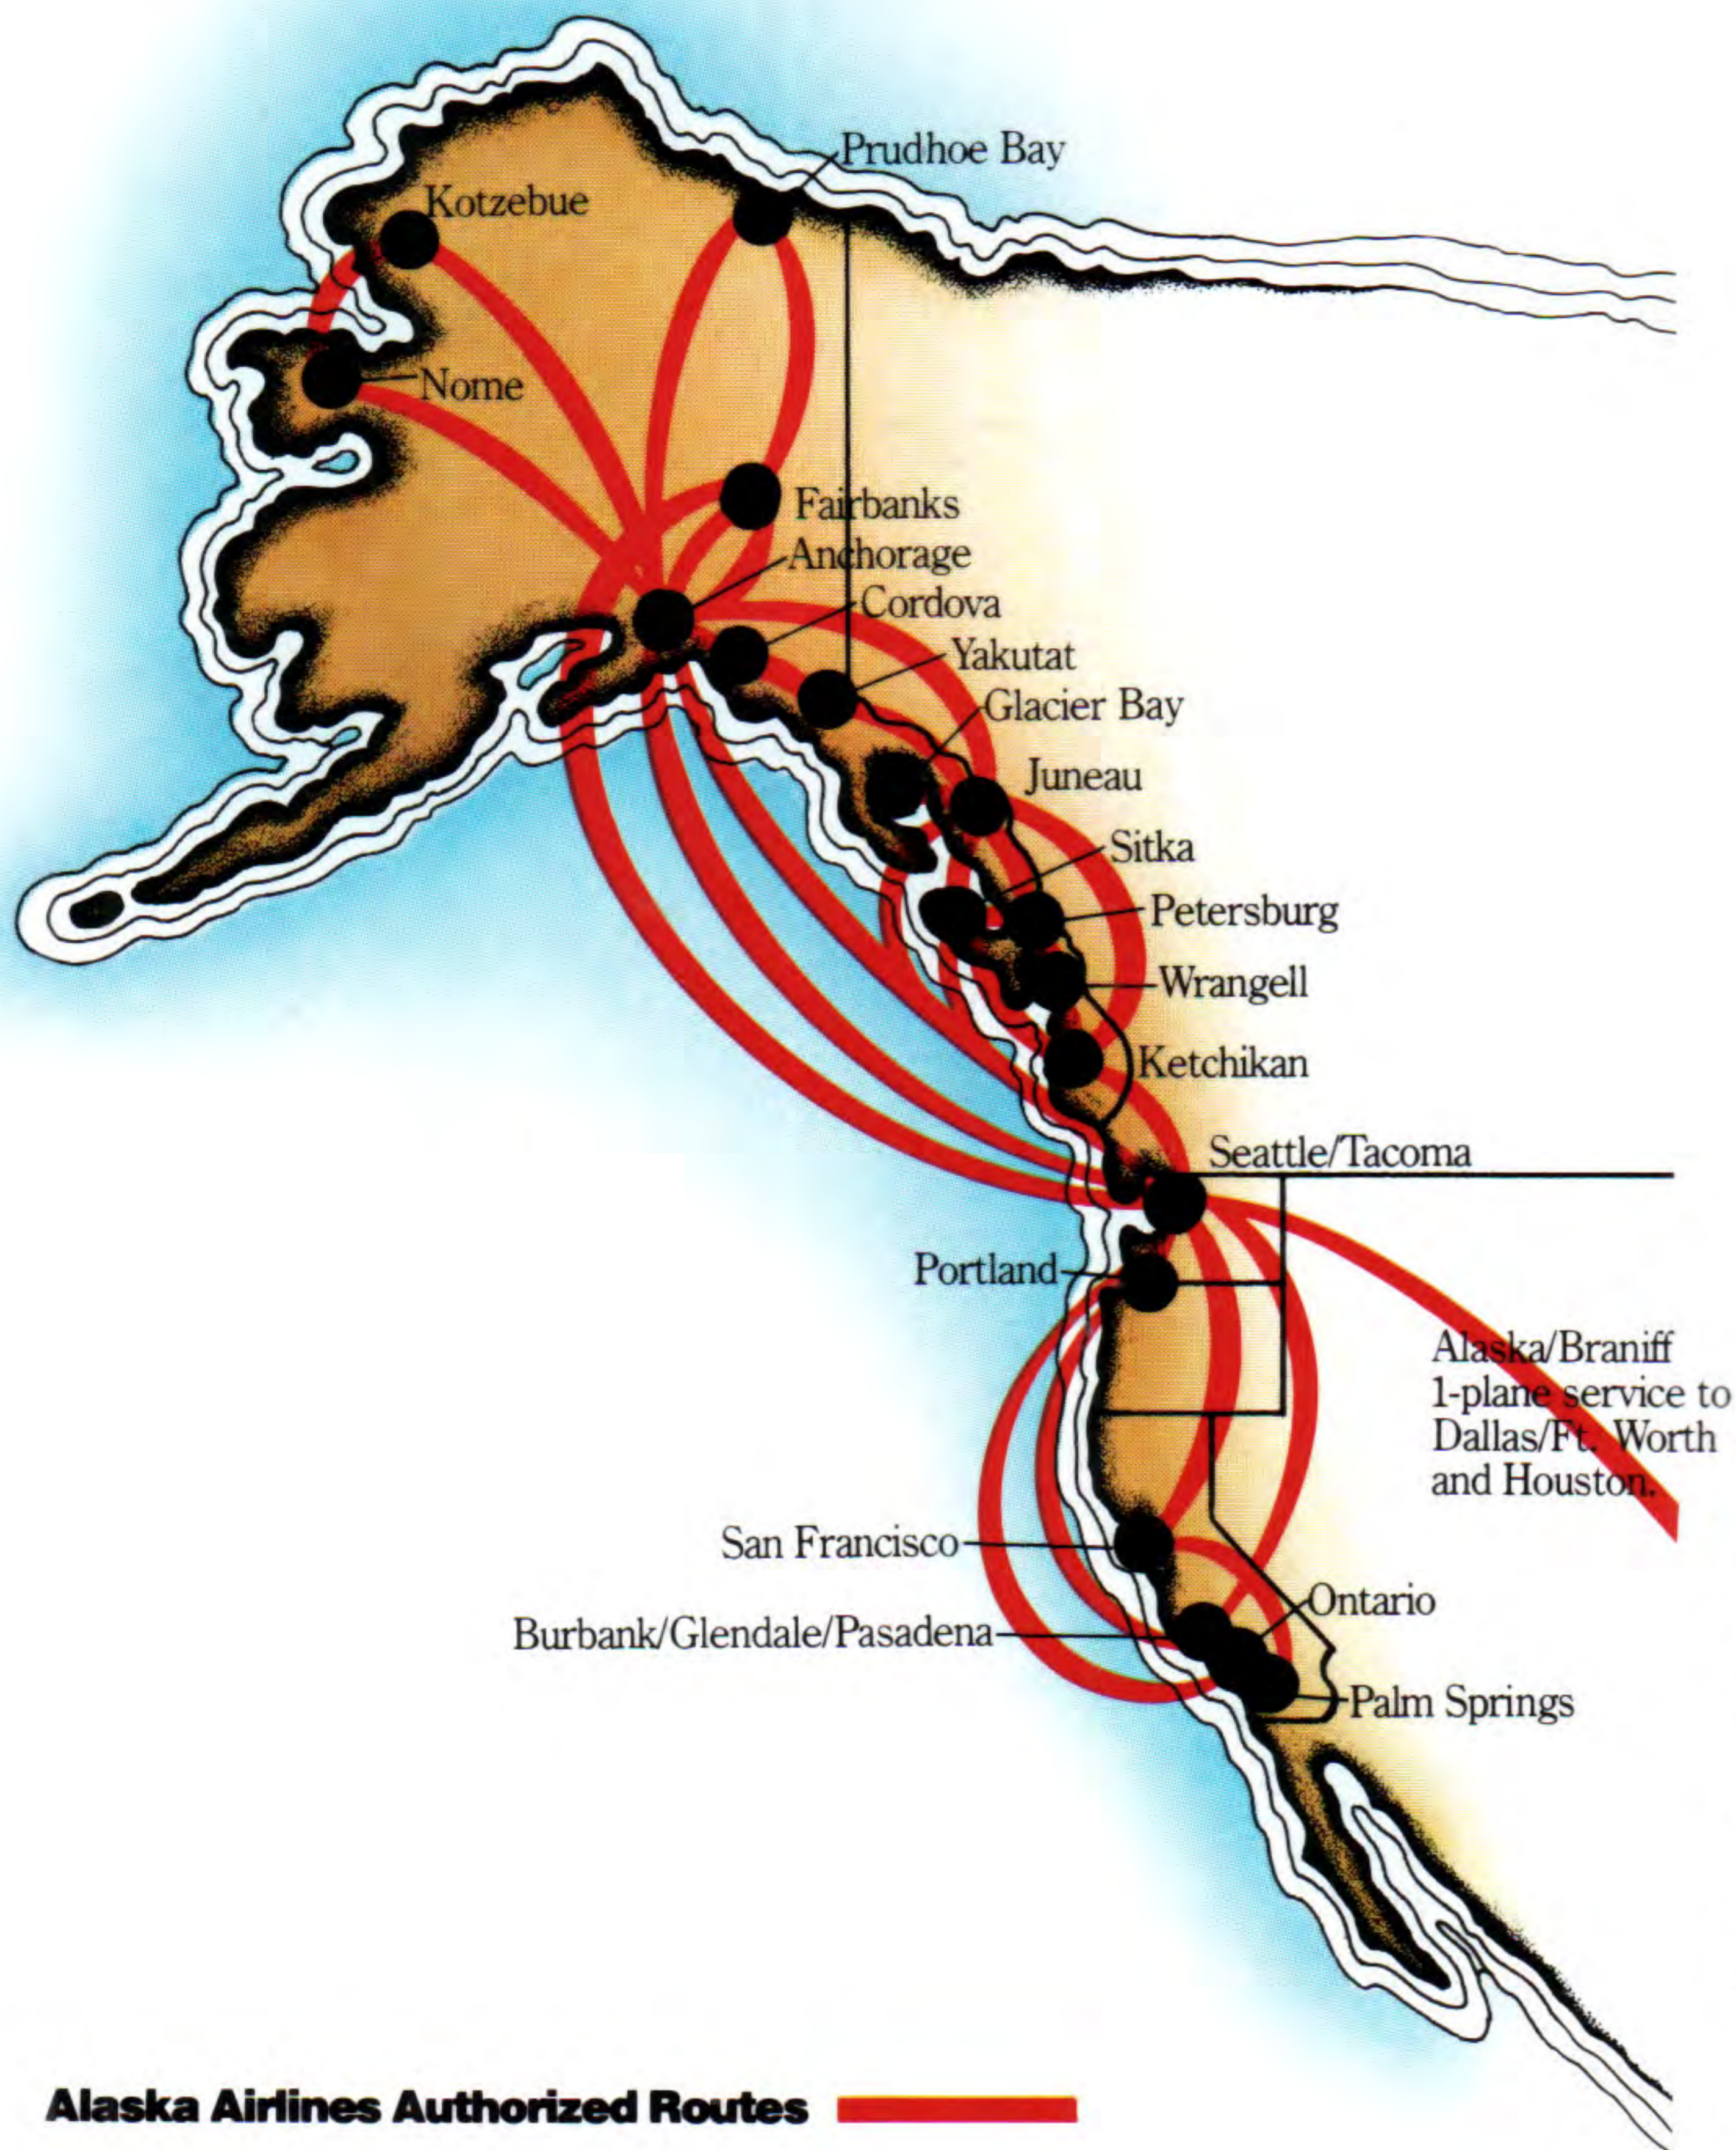

**Sample our
Gold Coast service to
Palm Springs**

Ticket Offices	Reservations and Information	Air Cargo Telephone
Anchorage, AK Westward Hilton Hotel, 518 W. Third Ave. Sheraton Hotel, 401 E. Sixth Ave.	243-3300	243-3322
Burbank, CA	843-0427	841-6598
Cordova, AK	424-7151	424-3278
Fairbanks, AK	452-1661	452-1186
Glacier Bay, AK	Toll free (see below)	
Juneau, AK Baranof Hotel, 127 N. Franklin St. Nugget Mall, Mile 9 - Glacier Hwy.	789-0600	789-7378
Ketchikan, AK Ingersoll Hotel, 303 Mission St.	225-2141	225-6637
Kotzebue, AK	442-3474	442-3477
Nome, AK	443-2288	443-2711
Ontario, CA	983-2481	988-0011
Palm Springs, CA	(800)-426-0333	320-4131
Petersburg, AK	772-4255	772-4255
Portland, OR	224-2547	249-4769
Prudhoe Bay	(800)-426-7464	659-2688
San Francisco, CA	931-8888	877-0477
Seattle, WA 1225 - 4th Avenue	433-3100	433-3266
Sitka, AK	966-2266	966-2271
Tacoma, WA	927-7800	433-3266
Tokyo, Japan	407-8386	
Vancouver, BC	669-7755	
Wrangell, AK	874-3308	874-3309
Yakutat, AK	784-3366	784-3366

TOLL FREE RESERVATIONS AND INFORMATION

State of Alaska (Prefix 1 or 101 may be required)	800-426-7464
Continental U.S.	800-426-0333
State of Washington	800-552-0670

SAN FRANCISCO BAY AREA

San Francisco, Oakland, Sausalito	931-8888
S. San Francisco, San Bruno, Pacifica Millbrae, San Mateo	877-0722
San Carlos, Belmont, Redwood City Woodside, Palo Alto	493-5765
San Jose, Mt. View, Sunnyvale, Los Altos Saratoga, Los Gatos, Campbell	279-8866
Hayward, Newark, Fremont	791-9080
Berkeley, Alameda, San Leandro, Moraga	568-7737

ALASKA REGIONAL HEADQUARTERS

4750 International Airport Road, Anchorage, AK 99502

CORPORATE HEADQUARTERS

P.O. Box 68900, Seattle, WA 98168