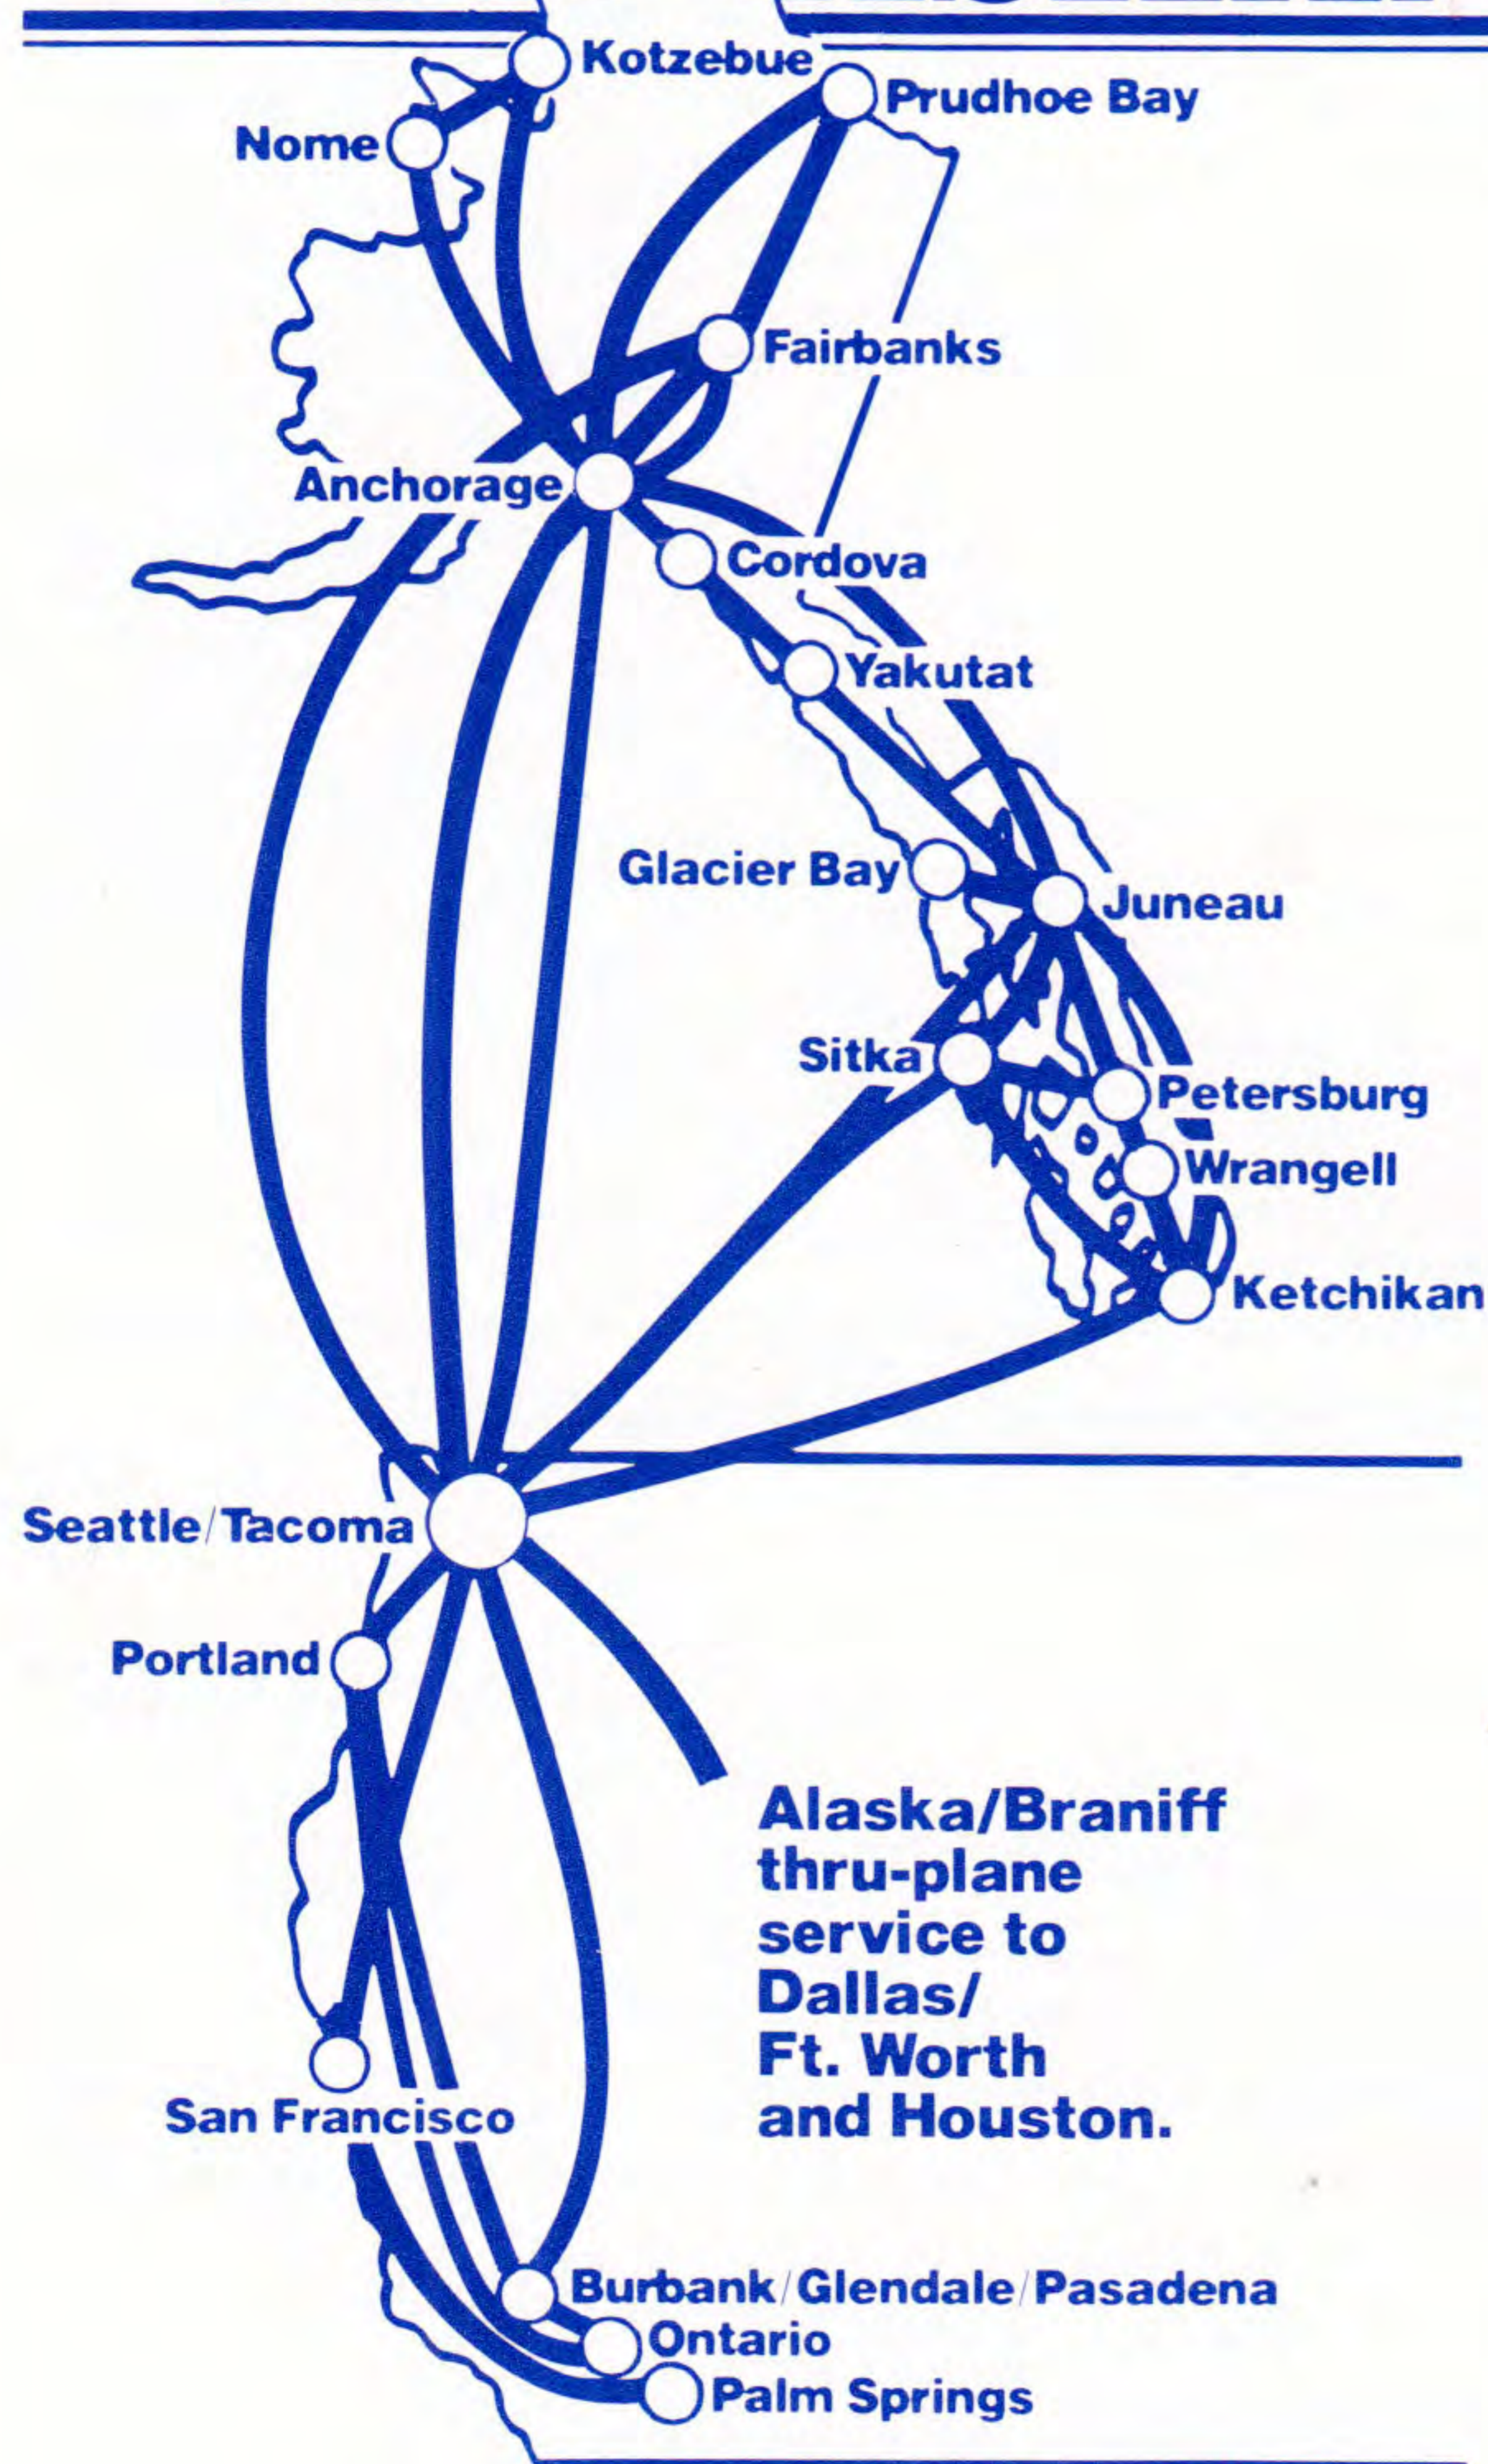

Alaska Airlines

TIMETABLE
Effective February 15, 1982

Now Serving PRUDHOE BAY

Sheffield Hotels

& Avis

Bring you Alaska.

- Anchorage
*Sheffield House Anchorage
Anchorage Travelodge*
- Beaver Creek, Yukon
Alas/kon Border Lodge
- Dawson City, Yukon
Sheffield House
- Fairbanks
Fairbanks Inn
- Juneau
*Baranof
Sheffield House*
- Kenai
Sheffield House
- Kodiak
Sheffield House
- Sitka
Sheffield House
- Skagway
Klondike Inn
- Valdez
Sheffield House
- Whitehorse, Yukon
Travelodge

ROUTE MAP

Alaska/Braniff
1-plane service to
Dallas/Ft. Worth
and Houston.

ALASKA REGIONAL HEADQUARTERS
4750 International Airport Road, Anchorage, AK 99502

CORPORATE HEADQUARTERS
P.O. Box 68900, Seattle, WA 98168

Alaska Airlines

**WE'VE
PUT
PRUDHOE BAY
ON THE MAP
OF ALASKA.**

Alaska Airlines now serves Alaska's oil capital with daily non-stop Gold CoastSM service from Fairbanks and Anchorage. Plus convenient thru and connecting service from the balance of our system.