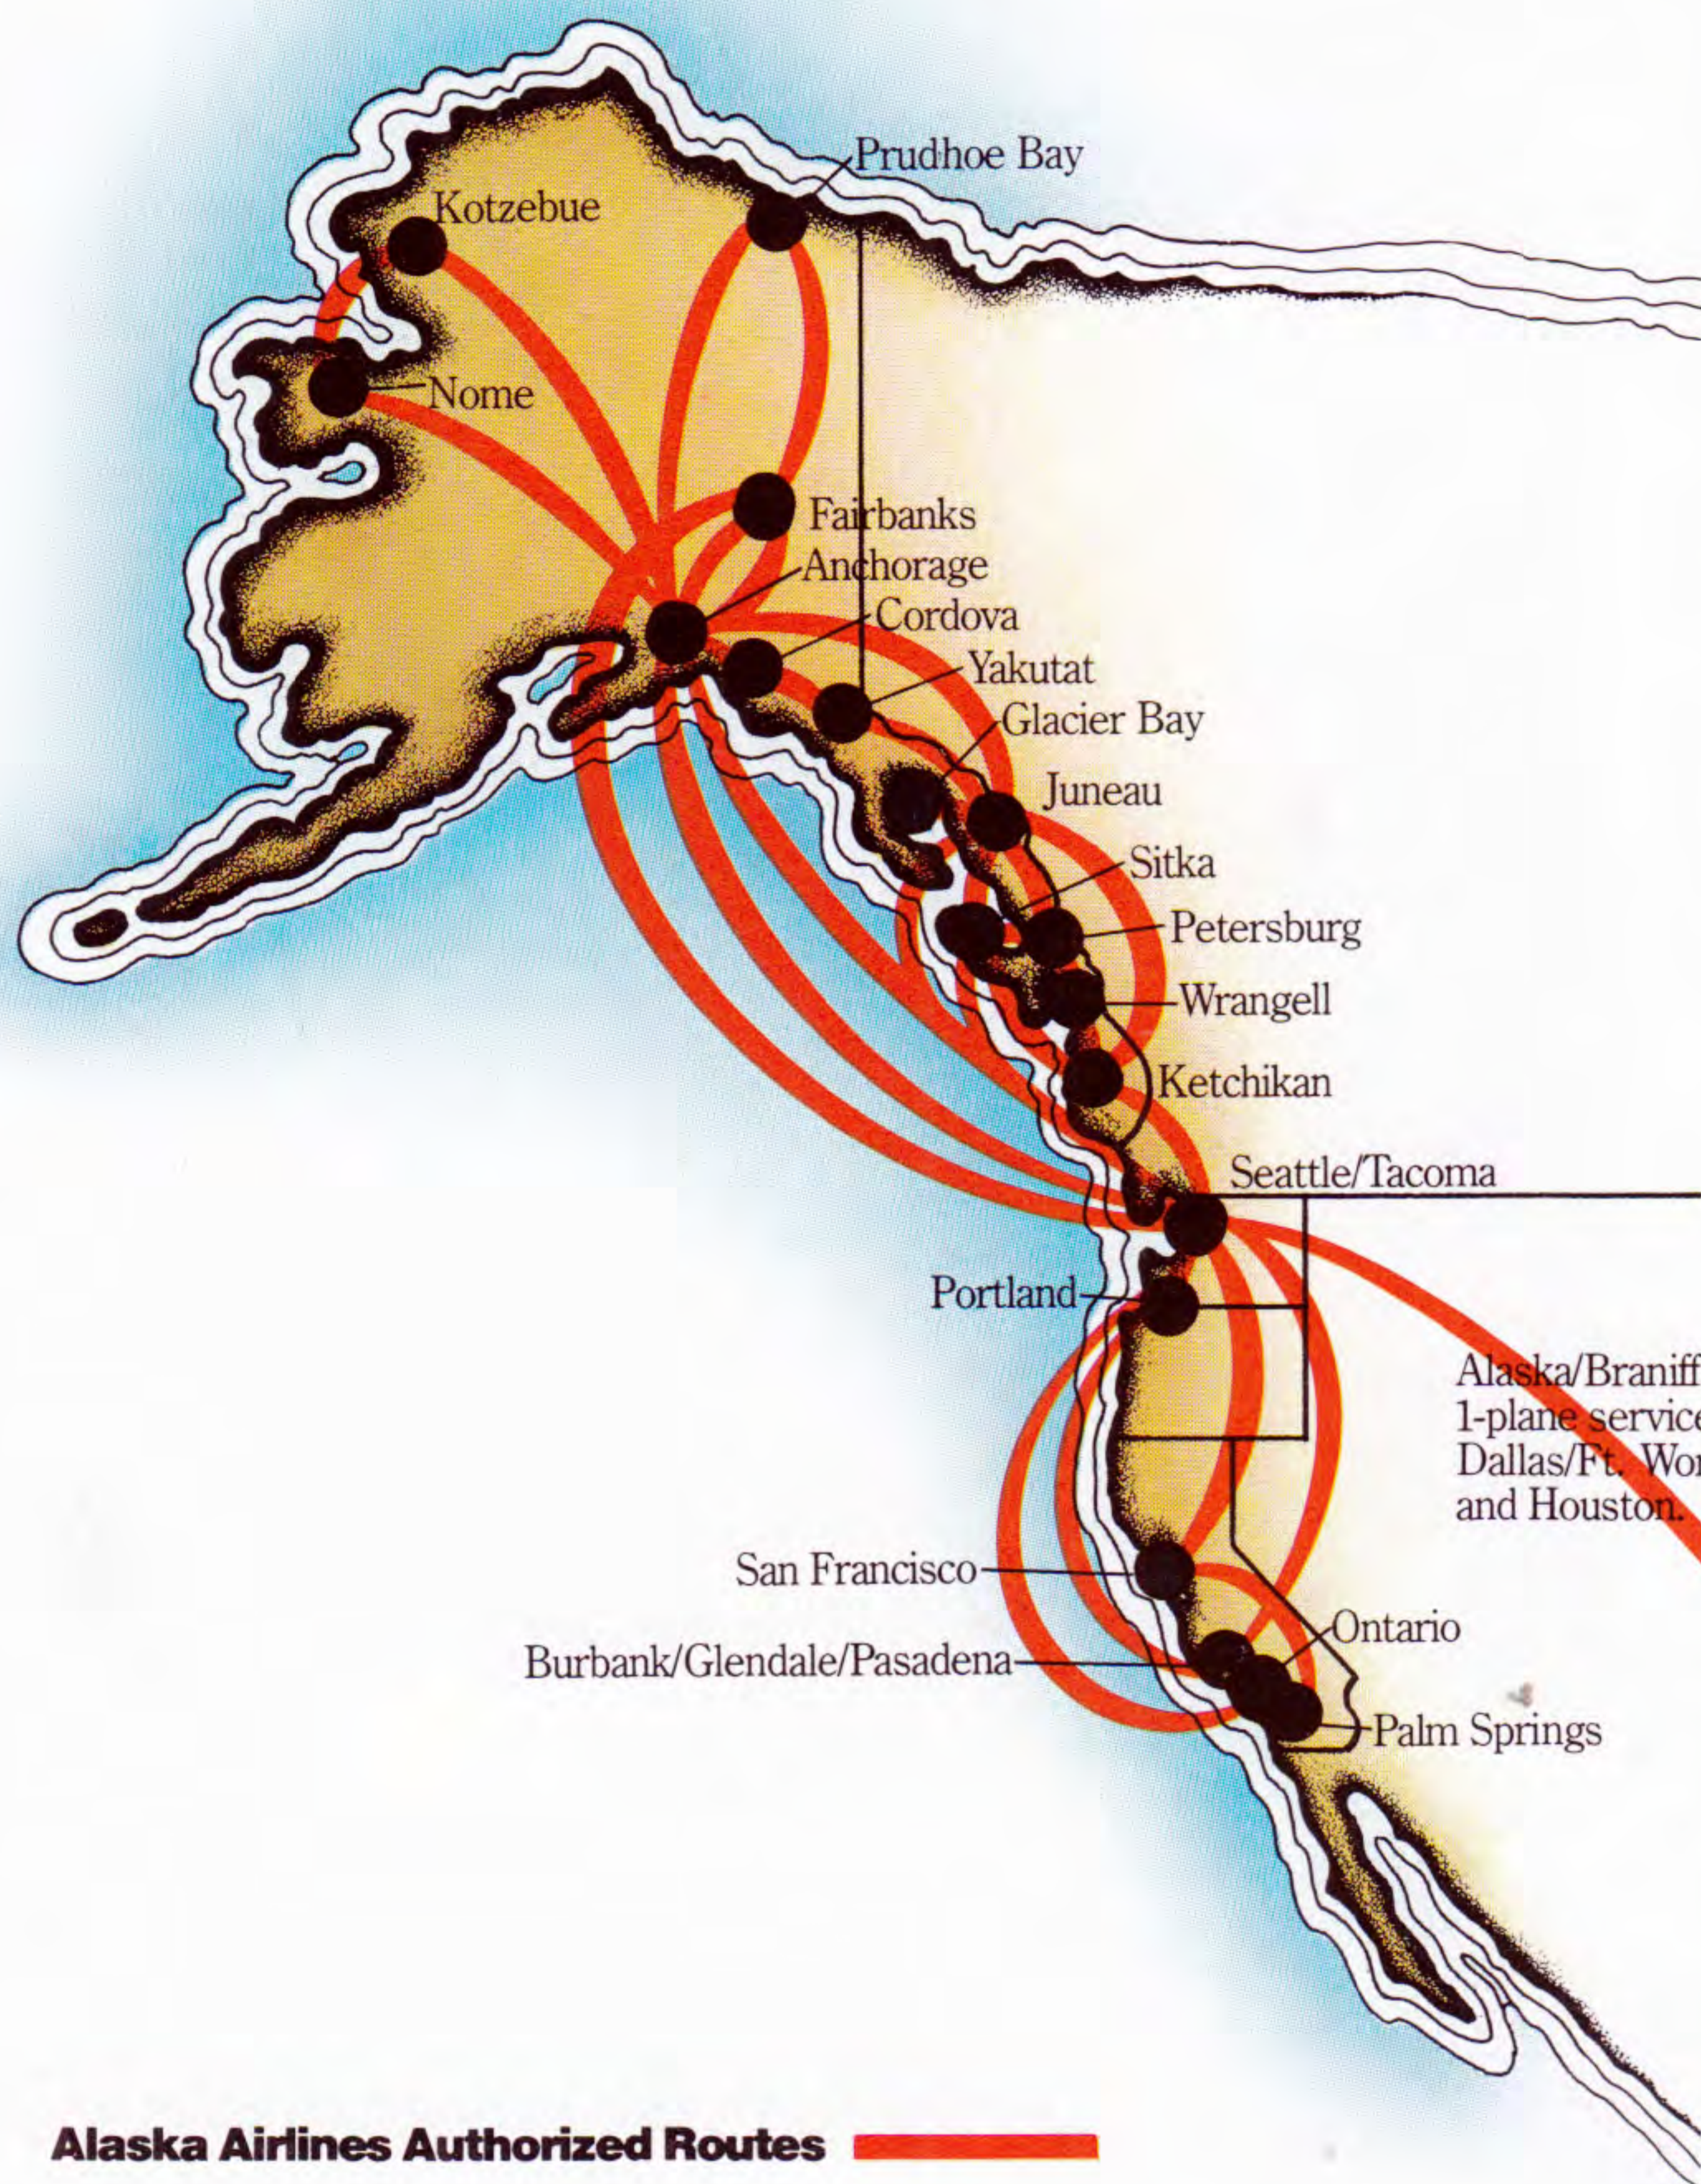

Alaska Airlines

TIMETABLE
Effective February 15, 1982

Now Serving PRUDHOE BAY

Sheffield Hotels

& Avis

Bring you Alaska.

- Anchorage
*Sheffield House Anchorage
Anchorage Travelodge*
- Beaver Creek, Yukon
Alas/kon Border Lodge
- Dawson City, Yukon
Sheffield House
- Fairbanks
Fairbanks Inn
- Juneau
*Baranof
Sheffield House*
- Kenai
Sheffield House
- Kodiak
Sheffield House
- Sitka
Sheffield House
- Skagway
Klondike Inn
- Valdez
Sheffield House
- Whitehorse, Yukon
Travelodge

For reservations in
Alaska or anywhere in
the world, call your
nearest Avis Station.

AVIS

We try harder.

Alaska Airlines

TIMETABLE
Effective February 15, 1982

Now Serving PRUDHOE BAY

ALASKA AIRLINES RESERVATIONS AND TICKET OFFICES

ROUTE MAP

Alaska/Braniff
1-plane service to
Dallas/Ft. Worth
and Houston.

ALASKA REGIONAL HEADQUARTERS
4750 International Airport Road, Anchorage, AK 99502

CORPORATE HEADQUARTERS
P.O. Box 68900, Seattle, WA 98168

Alaska Airlines

**WE'VE
PUT
PRUDHOE BAY
ON THE MAP
OF ALASKA.**

Alaska Airlines now serves Alaska's oil capital with daily non-stop Gold CoastSM service from Fairbanks and Anchorage. Plus convenient thru and connecting service from the balance of our system.