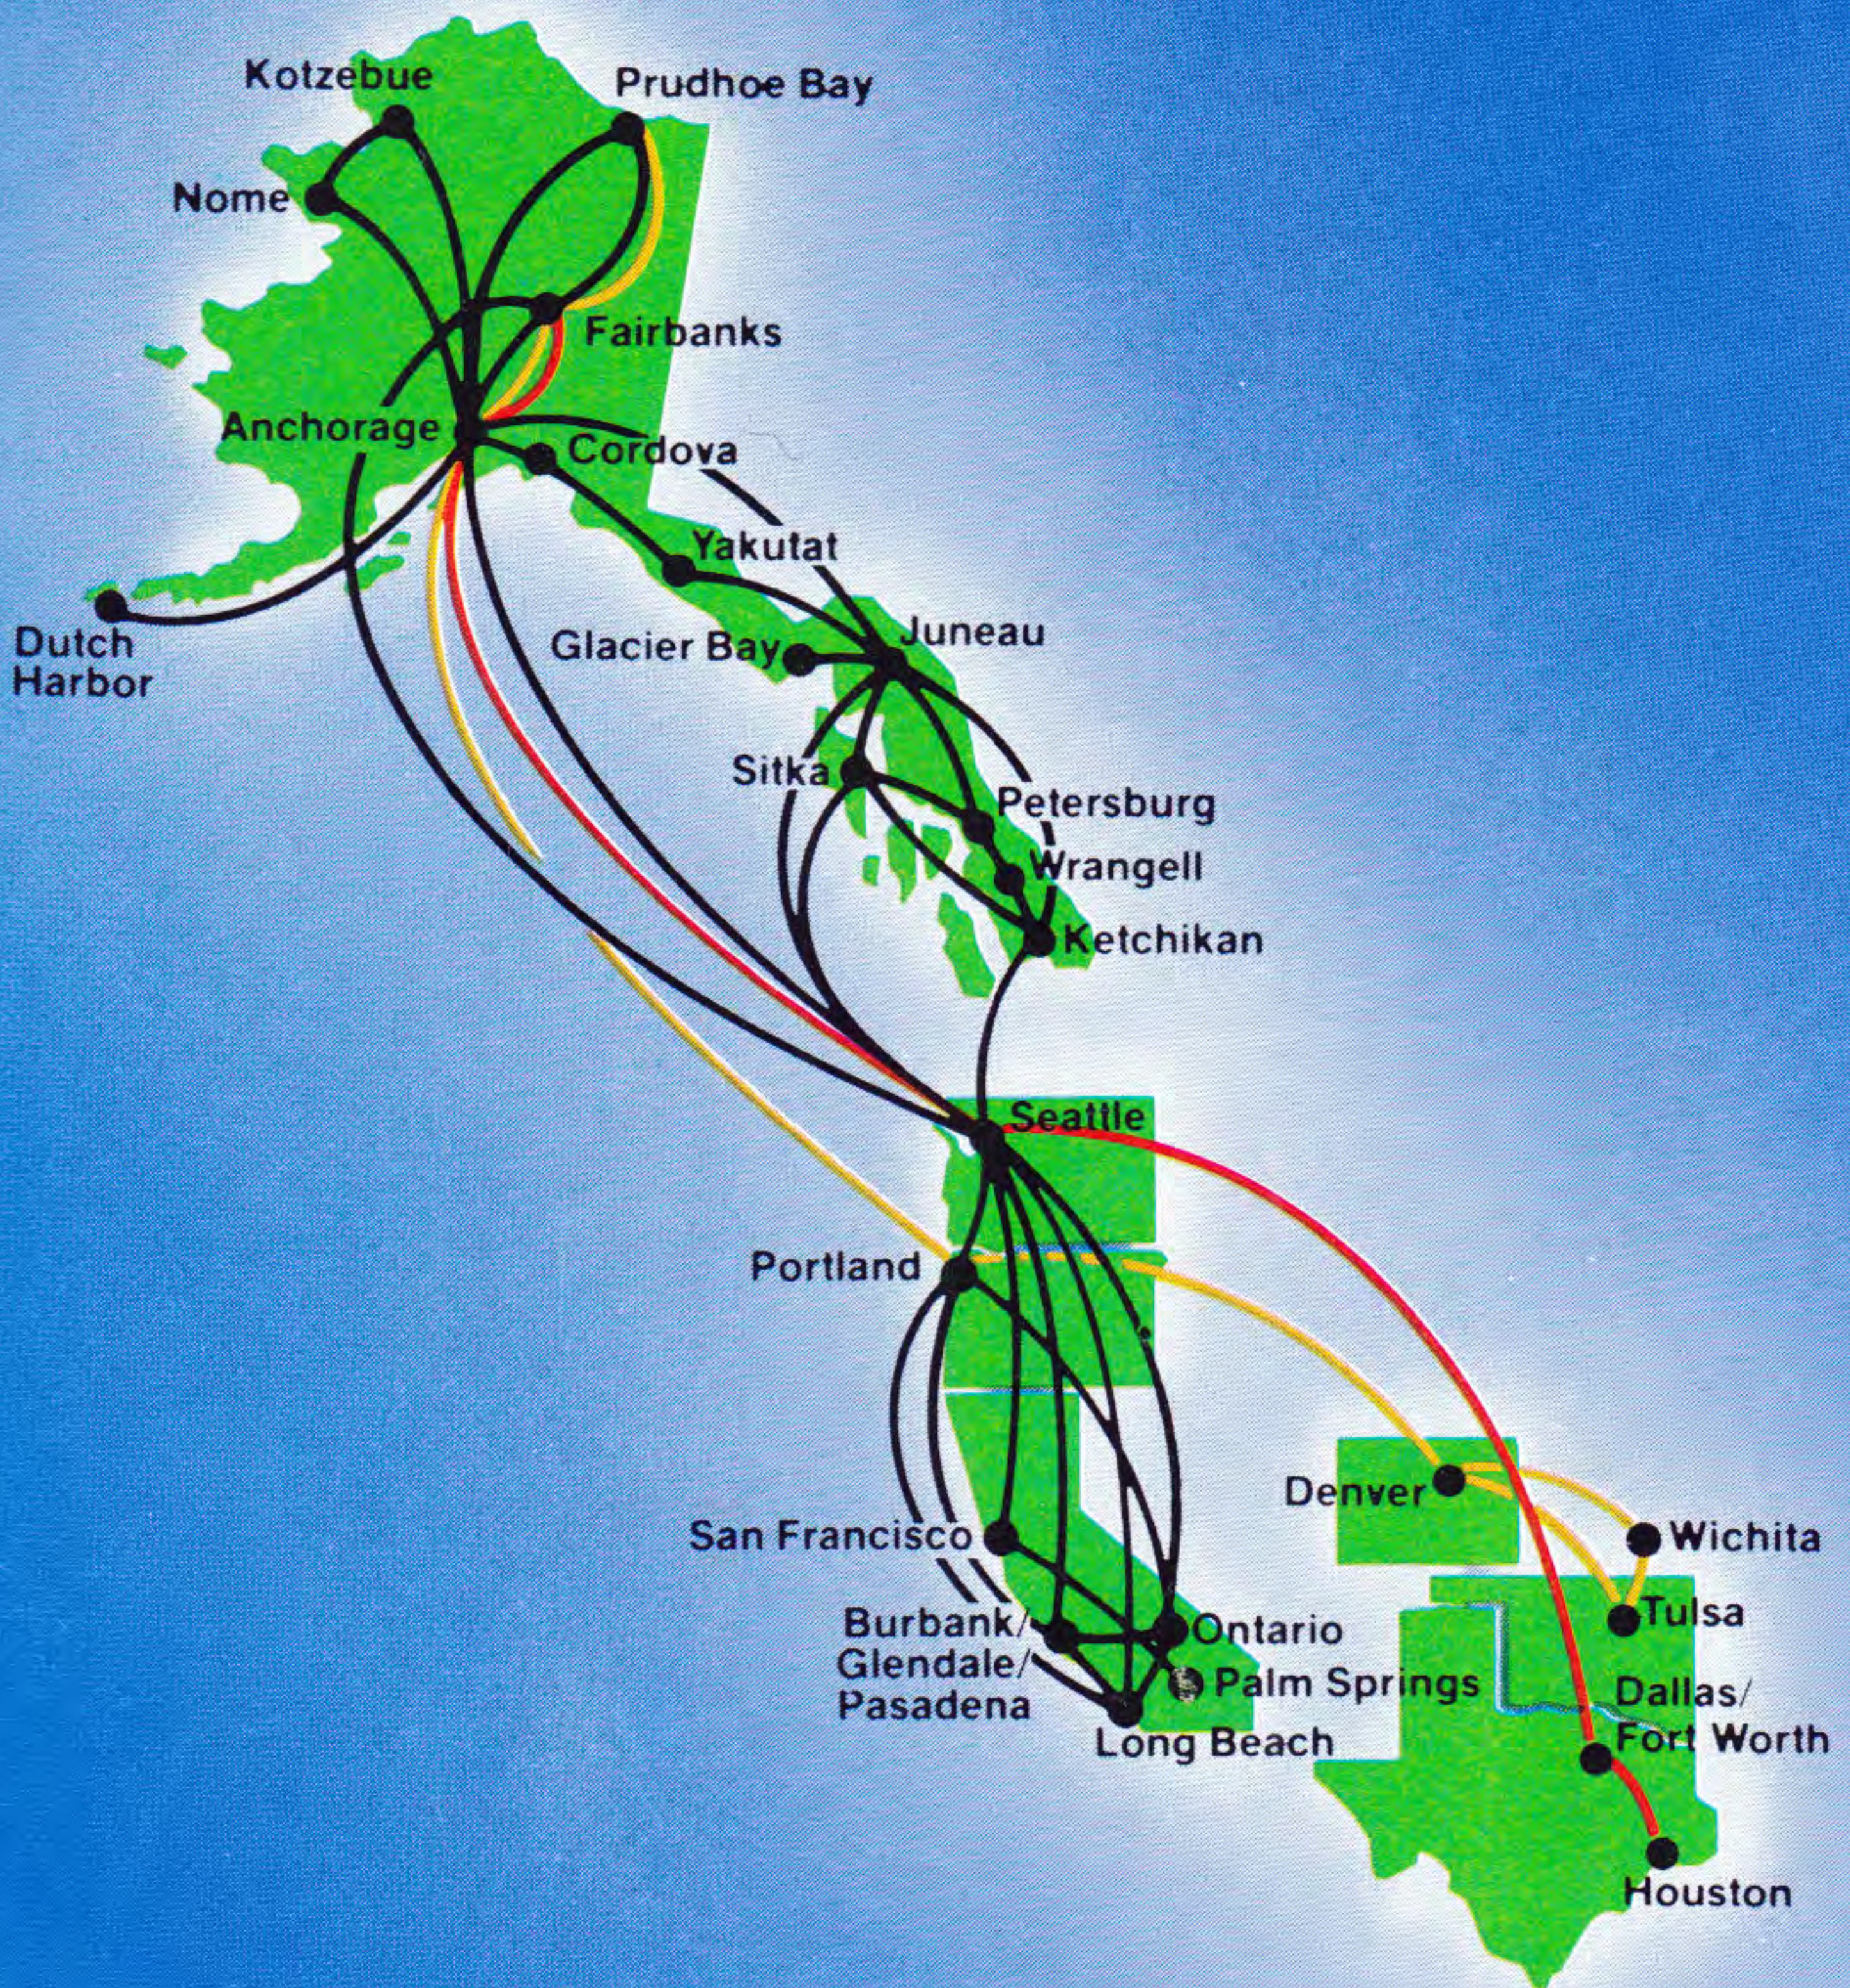

TIMETABLE
Effective
June 1, 1982

Alaska Airlines

Timetable includes
single plane schedule via:

 *Alaska Airlines/American Airlines Interchange*

 *Alaska Airlines/Continental Airlines Interchange*

Long Beach service effective Sept. 7th. 1982

Sheffield Hotels

& Avis

Bring you Alaska.

- Anchorage
Sheffield House Anchorage
Anchorage Travelodge
- Beaver Creek, Yukon
Alas/kon Border Lodge
- Dawson City, Yukon
Sheffield House
- Fairbanks
Fairbanks Inn
- Juneau
Baranof
Sheffield House
- Kenai
Sheffield House
- Kodiak
Sheffield House
- Sitka
Sheffield House
- Skagway
Klondike Inn
- Valdez
Sheffield House
- Whitehorse, Yukon
Travelodge

Alaska Airlines now offers single plane service from Fairbanks and Anchorage, through Seattle, to Dallas/Fort Worth and Houston on the Alaska Airlines/American Airlines interchange.

- **Full inflight service First Class and Coach**
- **No change of plane**
- **Convenient schedule**
- **Wide choice of connections to other Alaska and American cities**

Flight Schedule Data copyright © 1982 by Official Airline Guides, Inc., Oak Brook, Illinois, U.S.A.

GOLDSTREAK

\$35 to ship almost anything anywhere in our network. Up to 70 pounds. Alaska, Washington, Oregon, California.