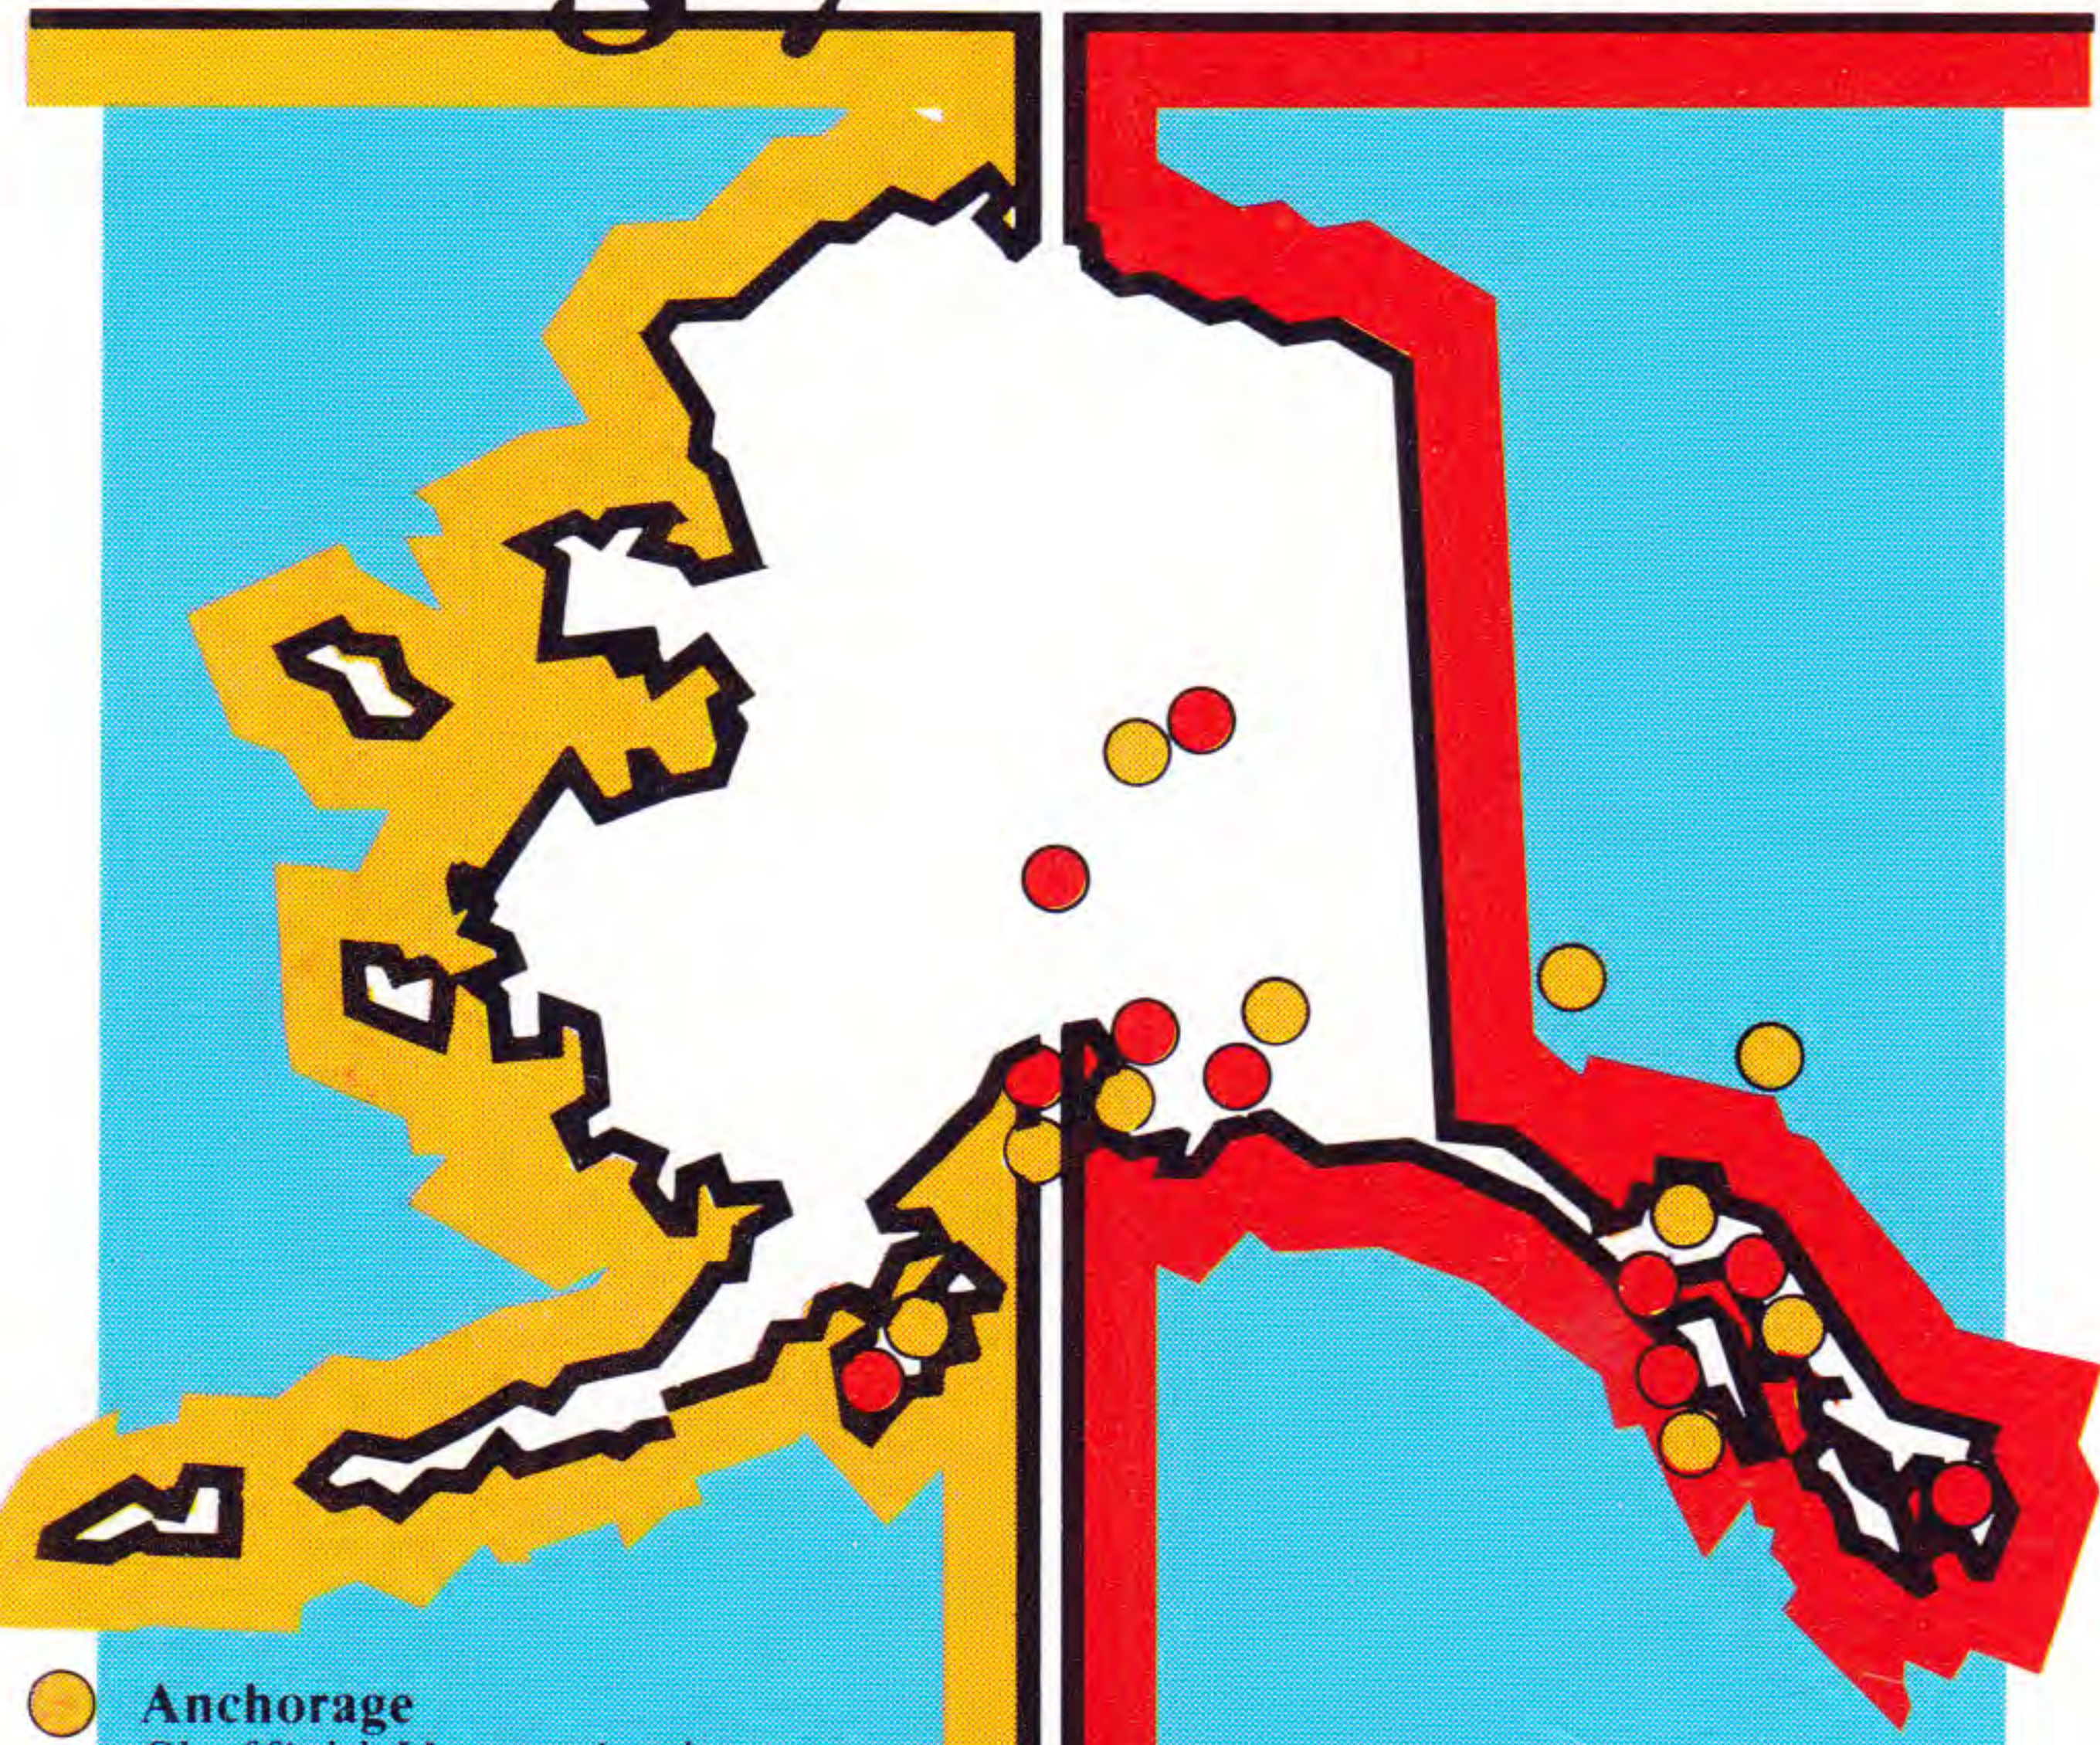

TIMETABLE
Effective
June 1, 1982

Alaska Airlines

Timetable includes
single plane schedule via:

 *Alaska Airlines/American Airlines Interchange*

 *Alaska Airlines/Continental Airlines Interchange*

Long Beach service effective Sept. 7th. 1982

Sheffield Hotels

& Avis

Bring you Alaska.

- Anchorage
Sheffield House Anchorage
Anchorage Travelodge
- Beaver Creek, Yukon
Alas/kon Border Lodge
- Dawson City, Yukon
Sheffield House
- Fairbanks
Fairbanks Inn
- Juneau
Baranof
Sheffield House
- Kenai
Sheffield House
- Kodiak
Sheffield House
- Sitka
Sheffield House
- Skagway
Klondike Inn
- Valdez
Sheffield House
- Whitehorse, Yukon
Travelodge

Flight Schedule Data copyright © 1982 by Official Airline Guides, Inc., Oak Brook, Illinois, U.S.A.

GOLDSTREAK

\$35 to ship almost anything anywhere in our network. Up to 70 pounds. Alaska, Washington, Oregon, California.