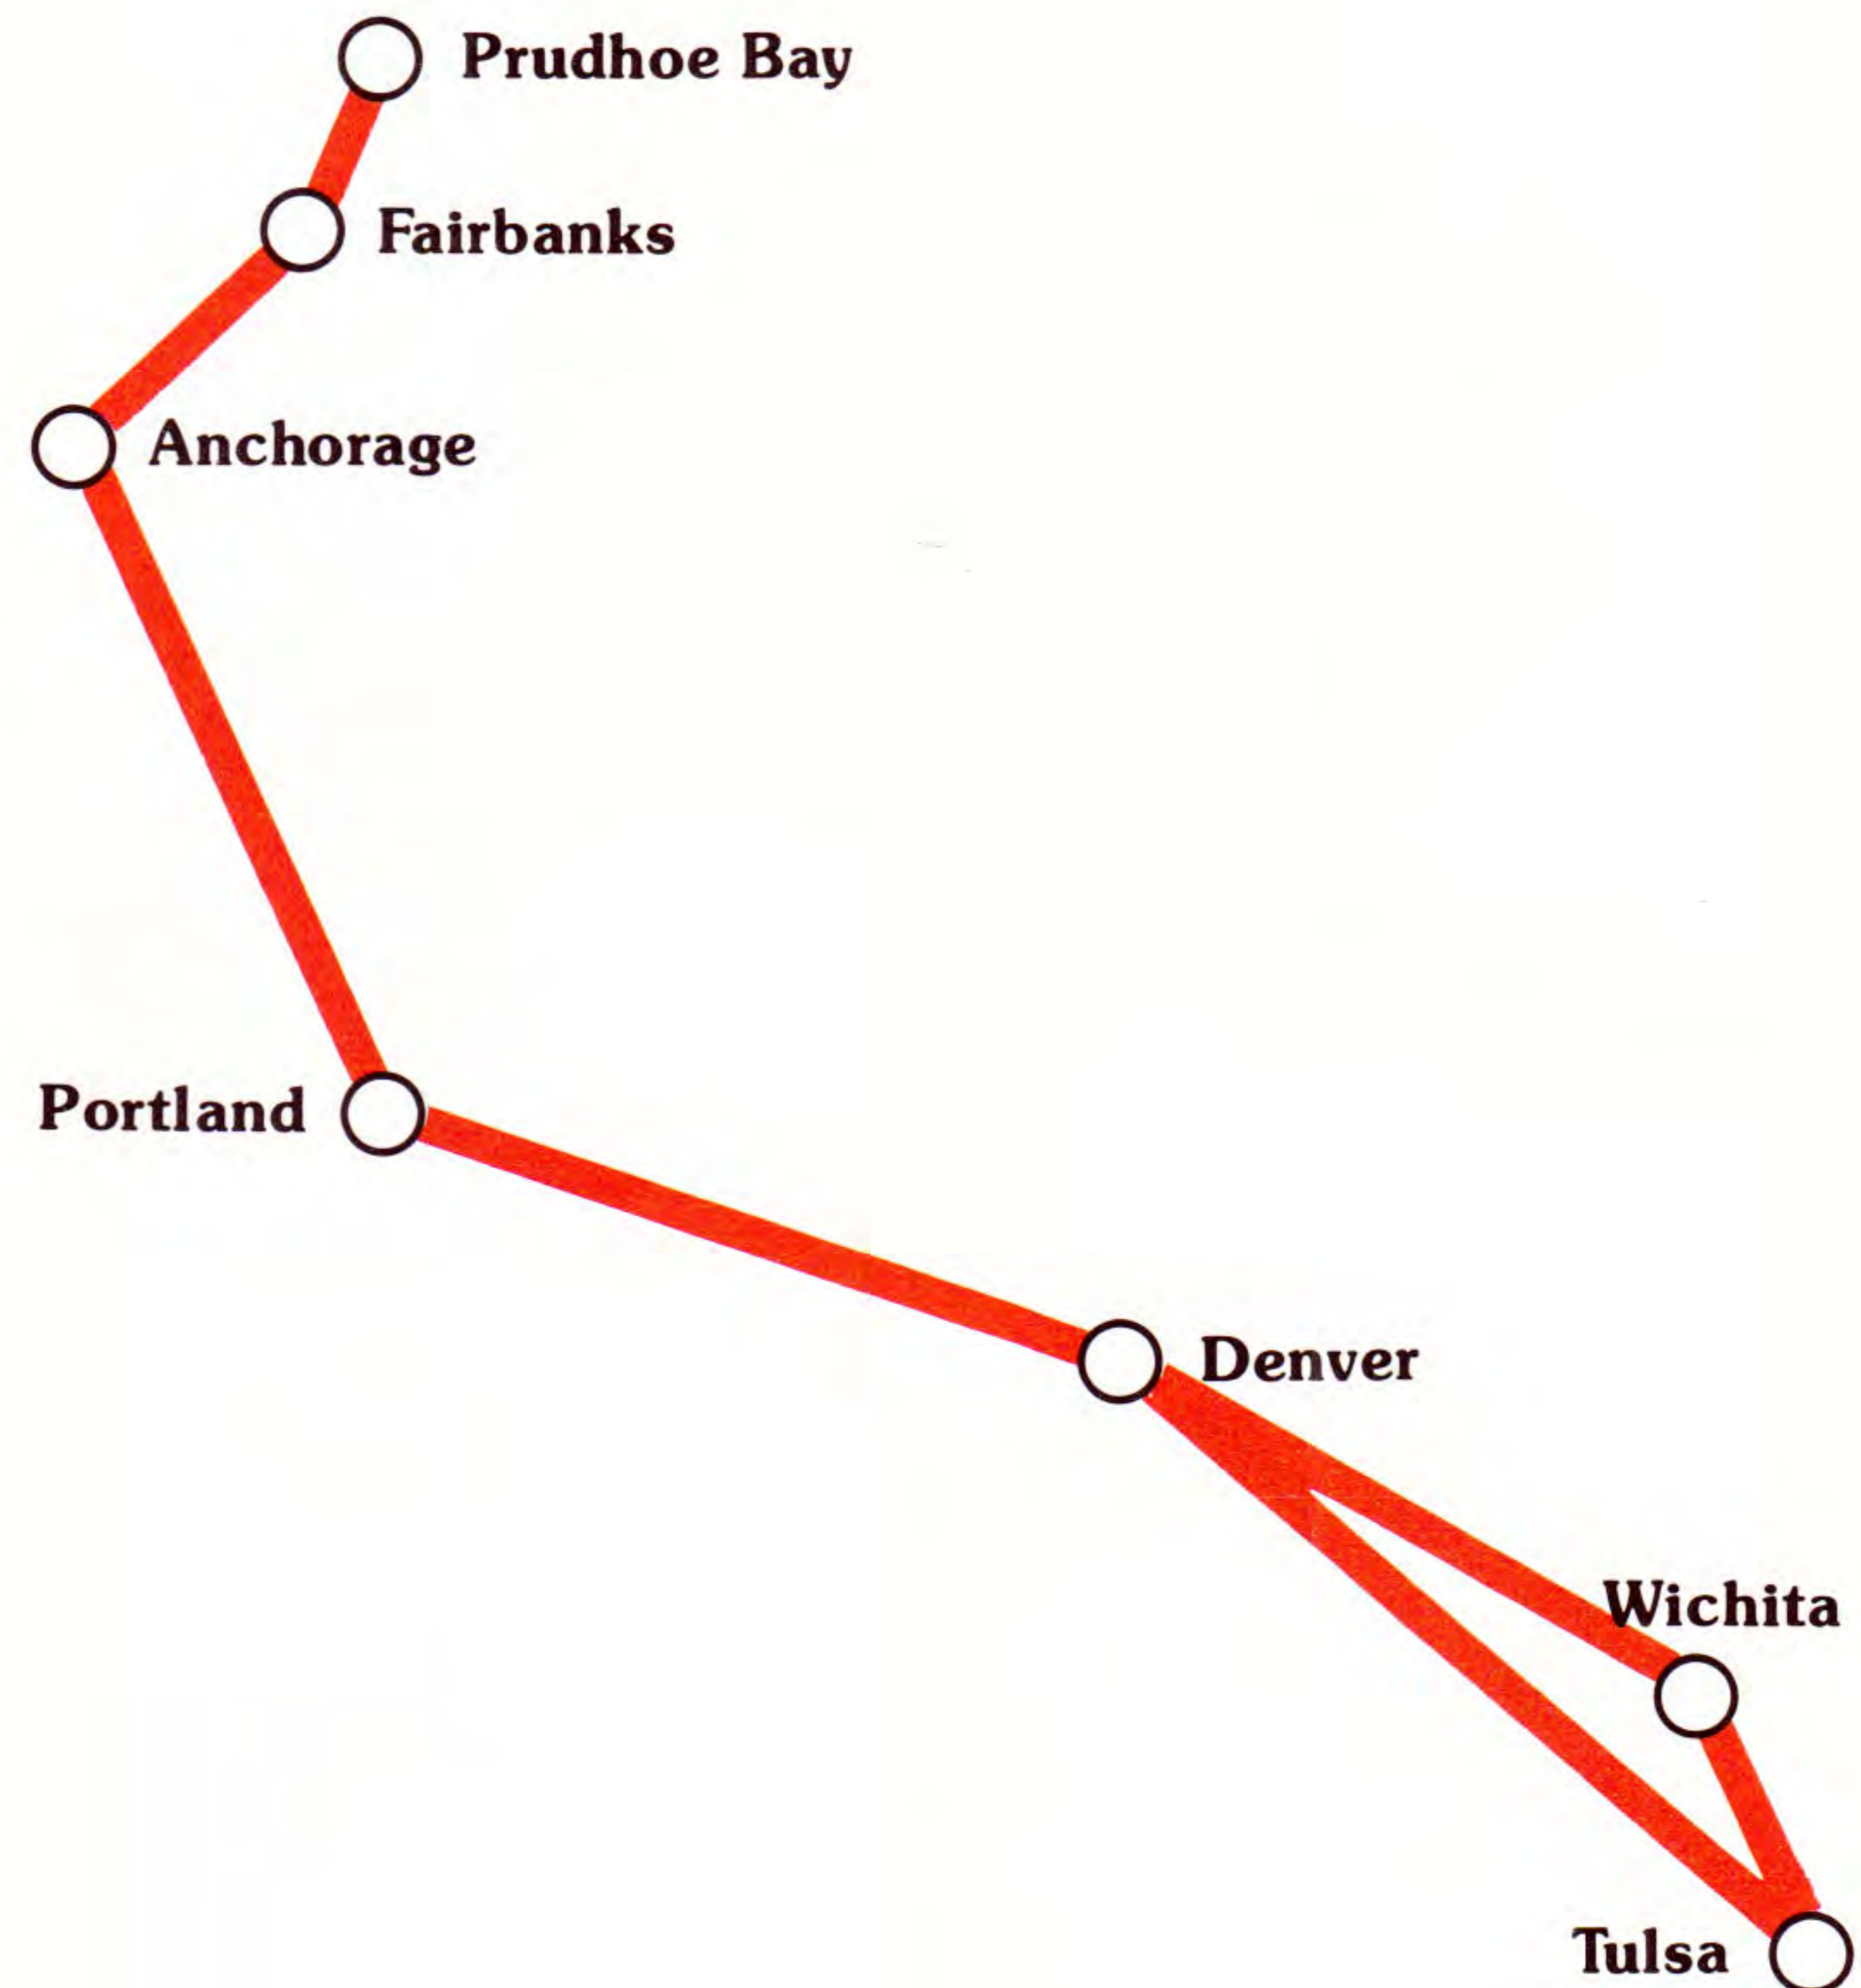

Alaska Airlines now offers single plane service from Fairbanks and Anchorage, through Seattle, to Dallas/Fort Worth and Houston on the Alaska Airlines/American Airlines interchange.

- **Full inflight service First Class and Coach**
- **No change of plane**
- **Convenient schedule**
- **Wide choice of connections to other Alaska and American cities**

* ASK ABOUT LOW COST NIGHT COACH FARE

Alaska Airlines

Freq	Leave	Arrive	Flight	Stops Via	MI	Freq	Leave	Arrive	Flight	Stops Via	MI
YAKUTAT To: (Con't.)						ABBREVIATIONS USED IN THIS TIMETABLE					
CORDOVA						Code/City		Code/City			
Daily	12:15p	11:55a	AS 63	0		ANC Anchorage	KTN Ketchikan				
FAIRBANKS						DFW Dallas-Ft. Worth	PDX Portland				
F-FAI (INTERNATIONAL)						FAI Fairbanks	SEA Seattle				
Daily	12:15p	2:45p	AS 63 / AS 93	ANC		GST Gustavus	SFO San Francisco				
JUNEAU						IAH Houston	Code/Airline				
Daily	4:05p	5:45p	AS 66	0		JNU Juneau	AA American Airlines				
PRUDHOE BAY/SAG. RIVER						AS Alaska Airlines					
Daily	12:15p	3:55p	AS 63 / AS 57	ANC	L	CO Continental Airlines					
SEATTLE/TACOMA						RESPONSIBILITY DEPARTURES, ARRIVALS, CONNECTIONS					
S-SEA (SEATTLE/TACOMA)						Alaska Airlines will not be responsible for damage resulting from the failure to depart or arrive at times stated in this timetable, nor for errors herein, nor for failure to make connections with planes of other lines or this company. Schedules are subject to change without notice.					
Daily	12:15p	7:45p S	AS 63 / AS 94	ANC	S						
Daily	4:05p	9:30p S	AS 66	2	S						
SITKA											
Daily	4:05p	6:50p	AS 66	1							

*Same Day except on evening flights arriving after midnight.

Alaska Airlines
Cargo Network

Alaska Airlines

CONTINENTAL AIRLINES

No Change Interchange

Alaska Airlines now offers single plane service from Denver and Tulsa, through Portland, to Anchorage, Fairbanks and Prudhoe Bay on the Alaska Airlines/Continental Airlines interchange.