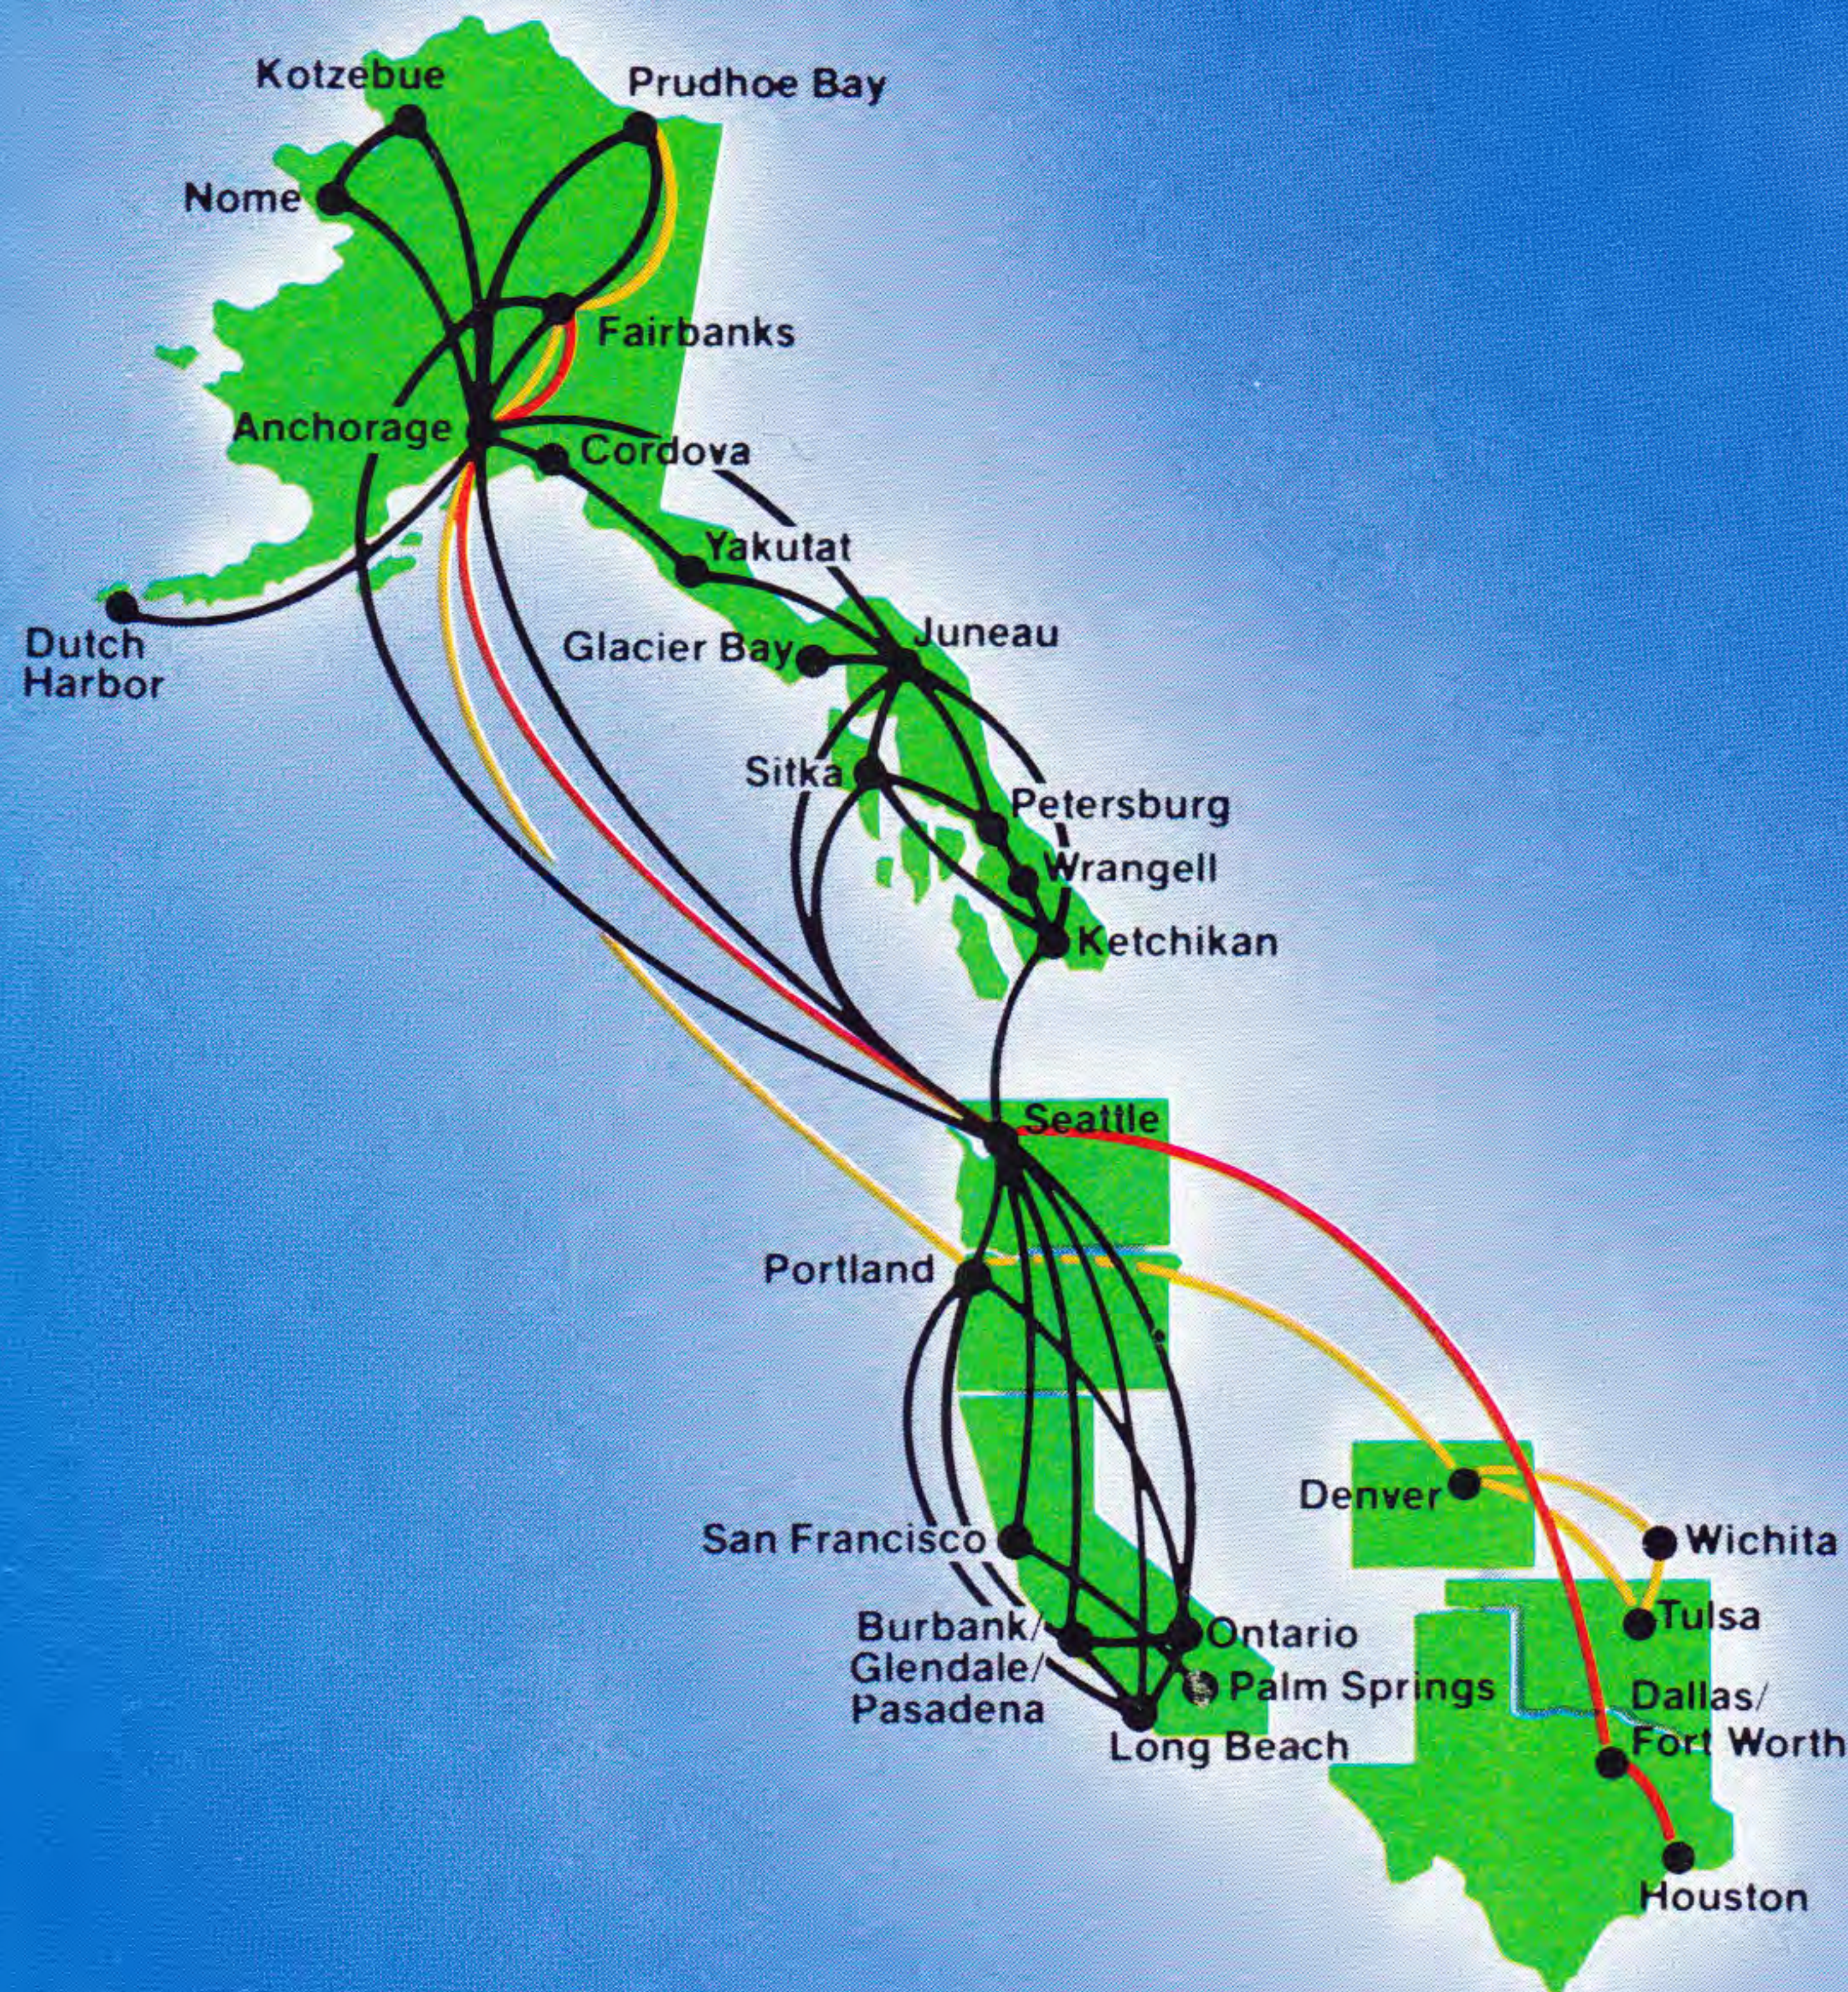

Alaska Airlines

Timetable includes
single plane schedule via:

█ Alaska Airlines/American Airlines Interchange

█ Alaska Airlines/Continental Airlines Interchange

Long Beach service effective Sept. 7th, 1982