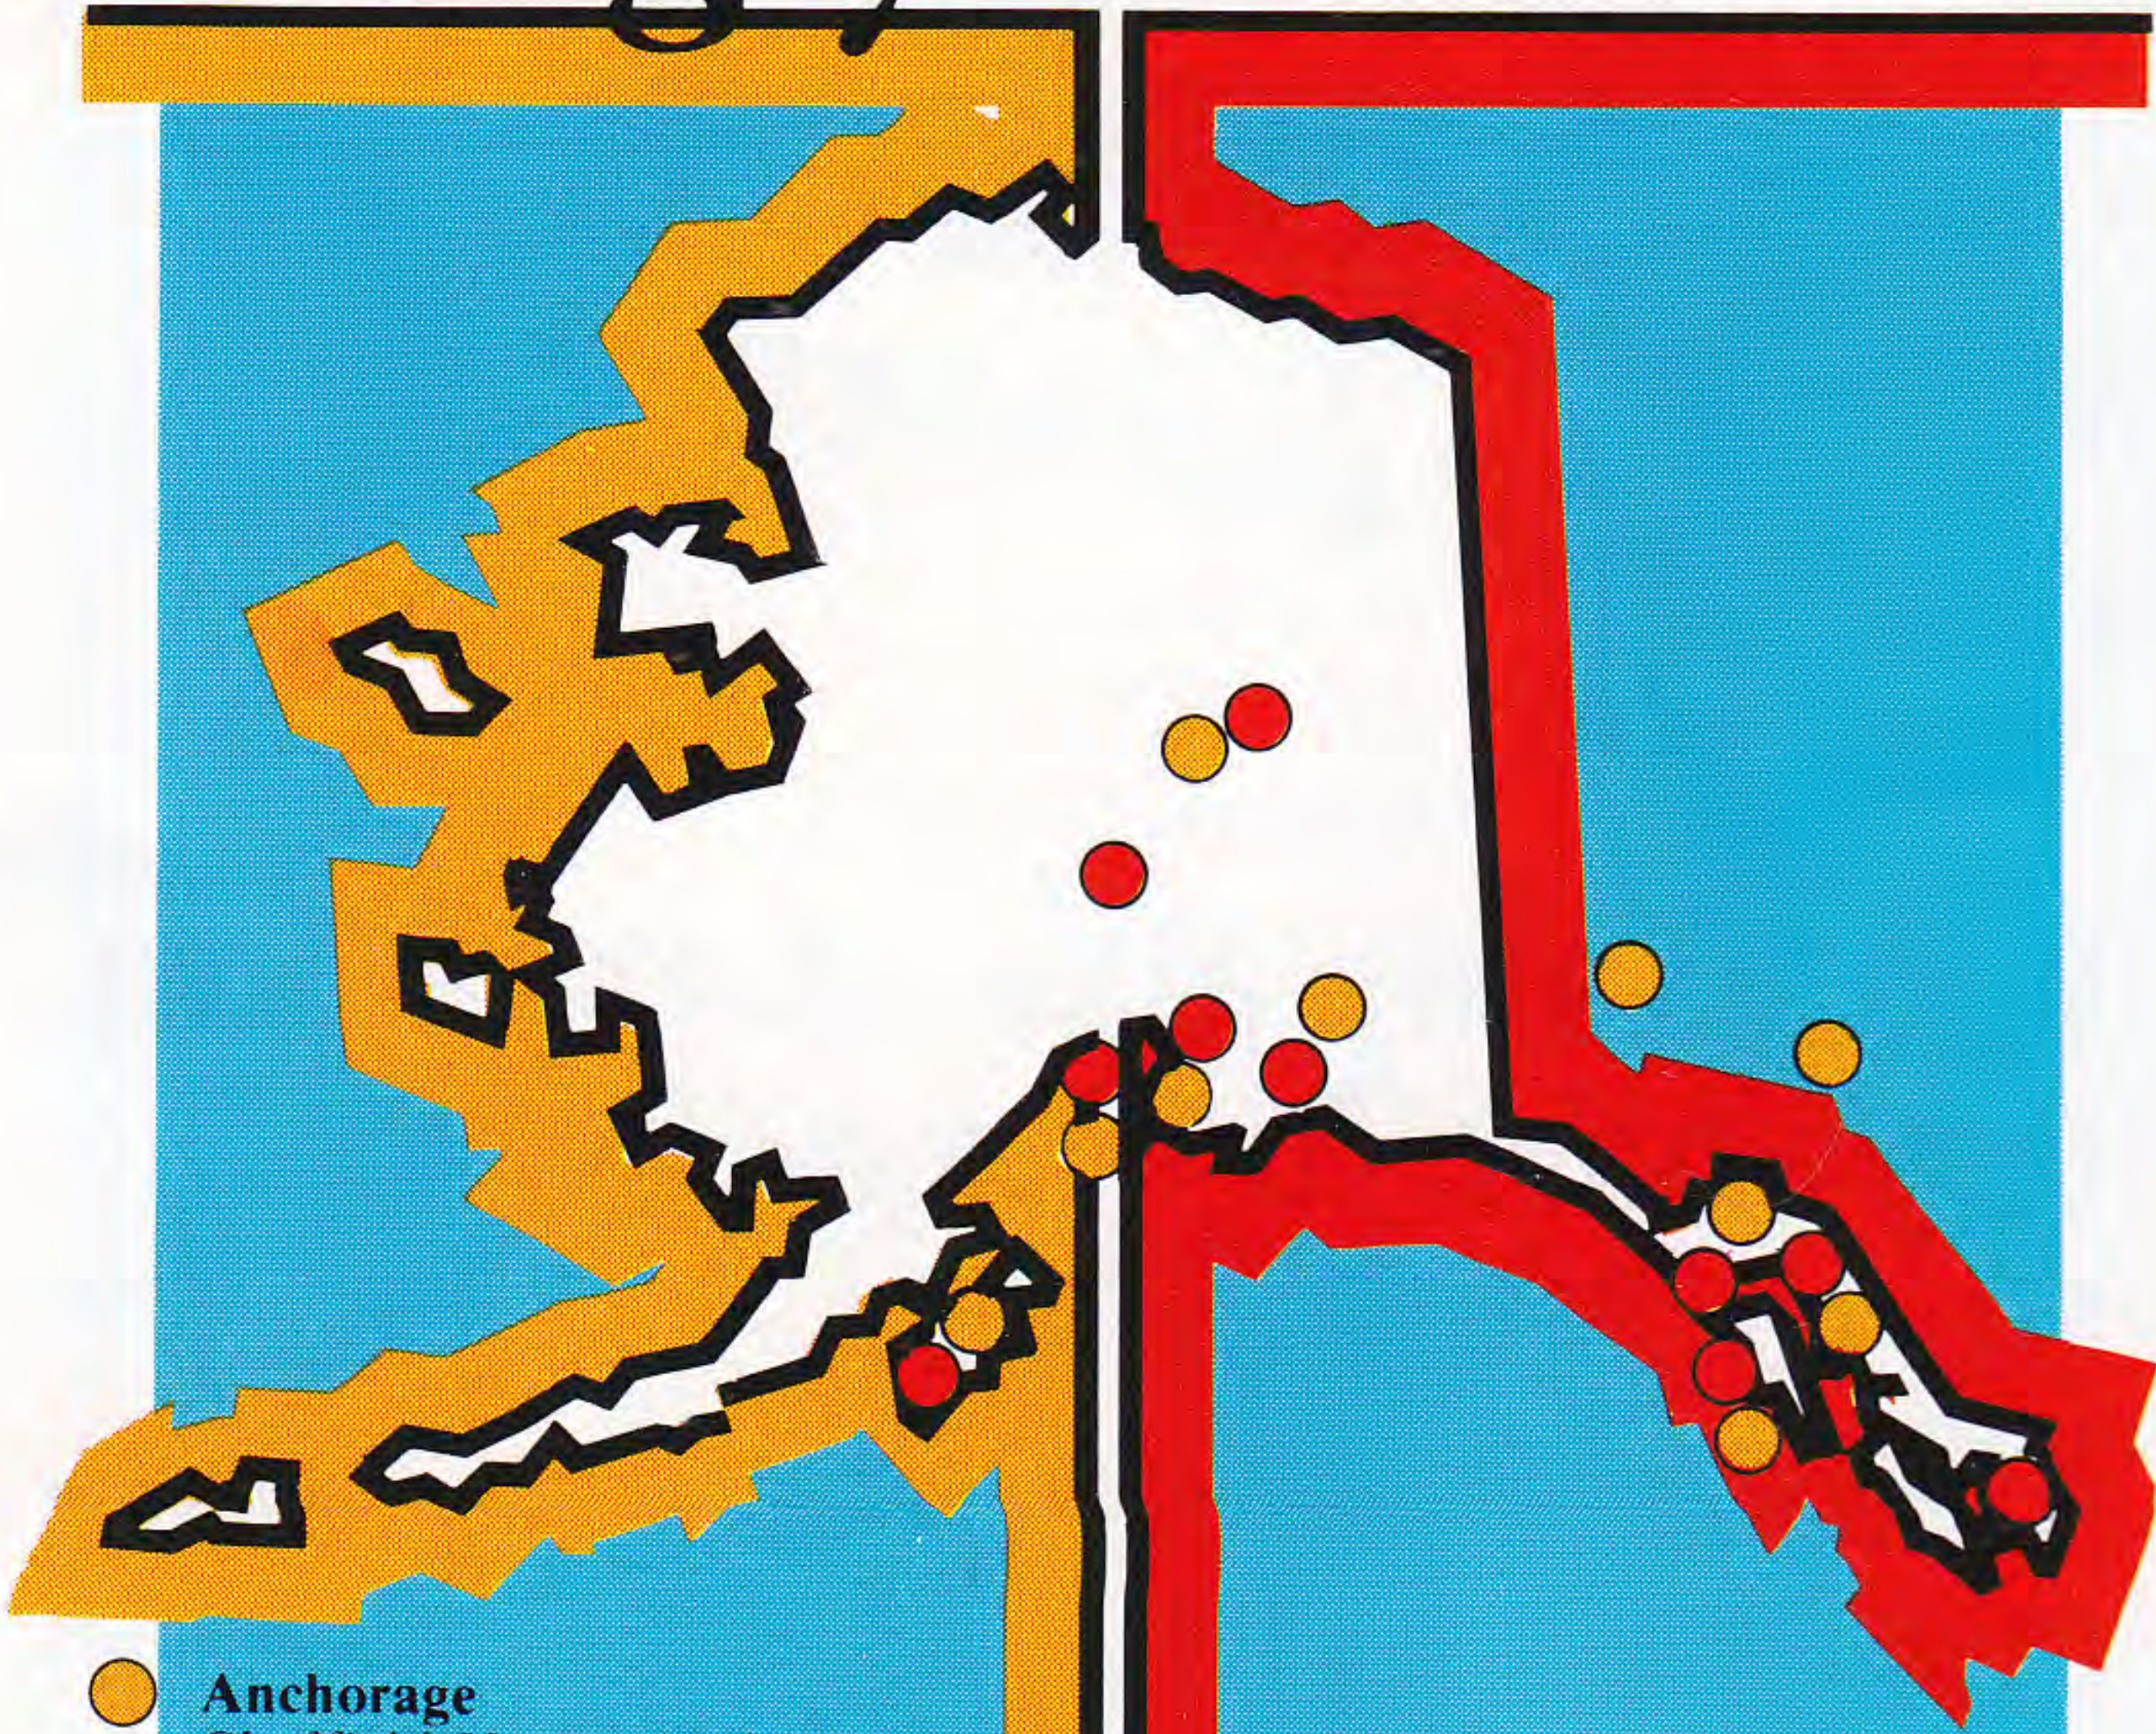

TIMETABLE
Effective
September 7, 1982

Alaska Airlines

**QUEEN MARY
LONG BEACH, CALIFORNIA**

Timetable includes:

New Long Beach schedule effective Sept. 7th, 1982

Sheffield Hotels

& Avis

Bring you Alaska.

- Anchorage
*Sheffield House Anchorage
Anchorage Travelodge*
- Beaver Creek, Yukon
Alas/kon Border Lodge
- Dawson City, Yukon
Sheffield House
- Fairbanks
Fairbanks Inn
- Juneau
*Baranof
Sheffield House*
- Kenai
Sheffield House
- Kodiak
Sheffield House
- Sitka
Sheffield House
- Skagway
Klondike Inn
- Valdez
Sheffield House
- Whitehorse, Yukon
Travelodge

For reservations in
Alaska or anywhere in
the world, call your
nearest Avis Station.

AVIS

We try harder.

TIMETABLE
Effective
September 7, 1982

Alaska Airlines

QUEEN MARY
LONG BEACH, CALIFORNIA

Timetable includes: