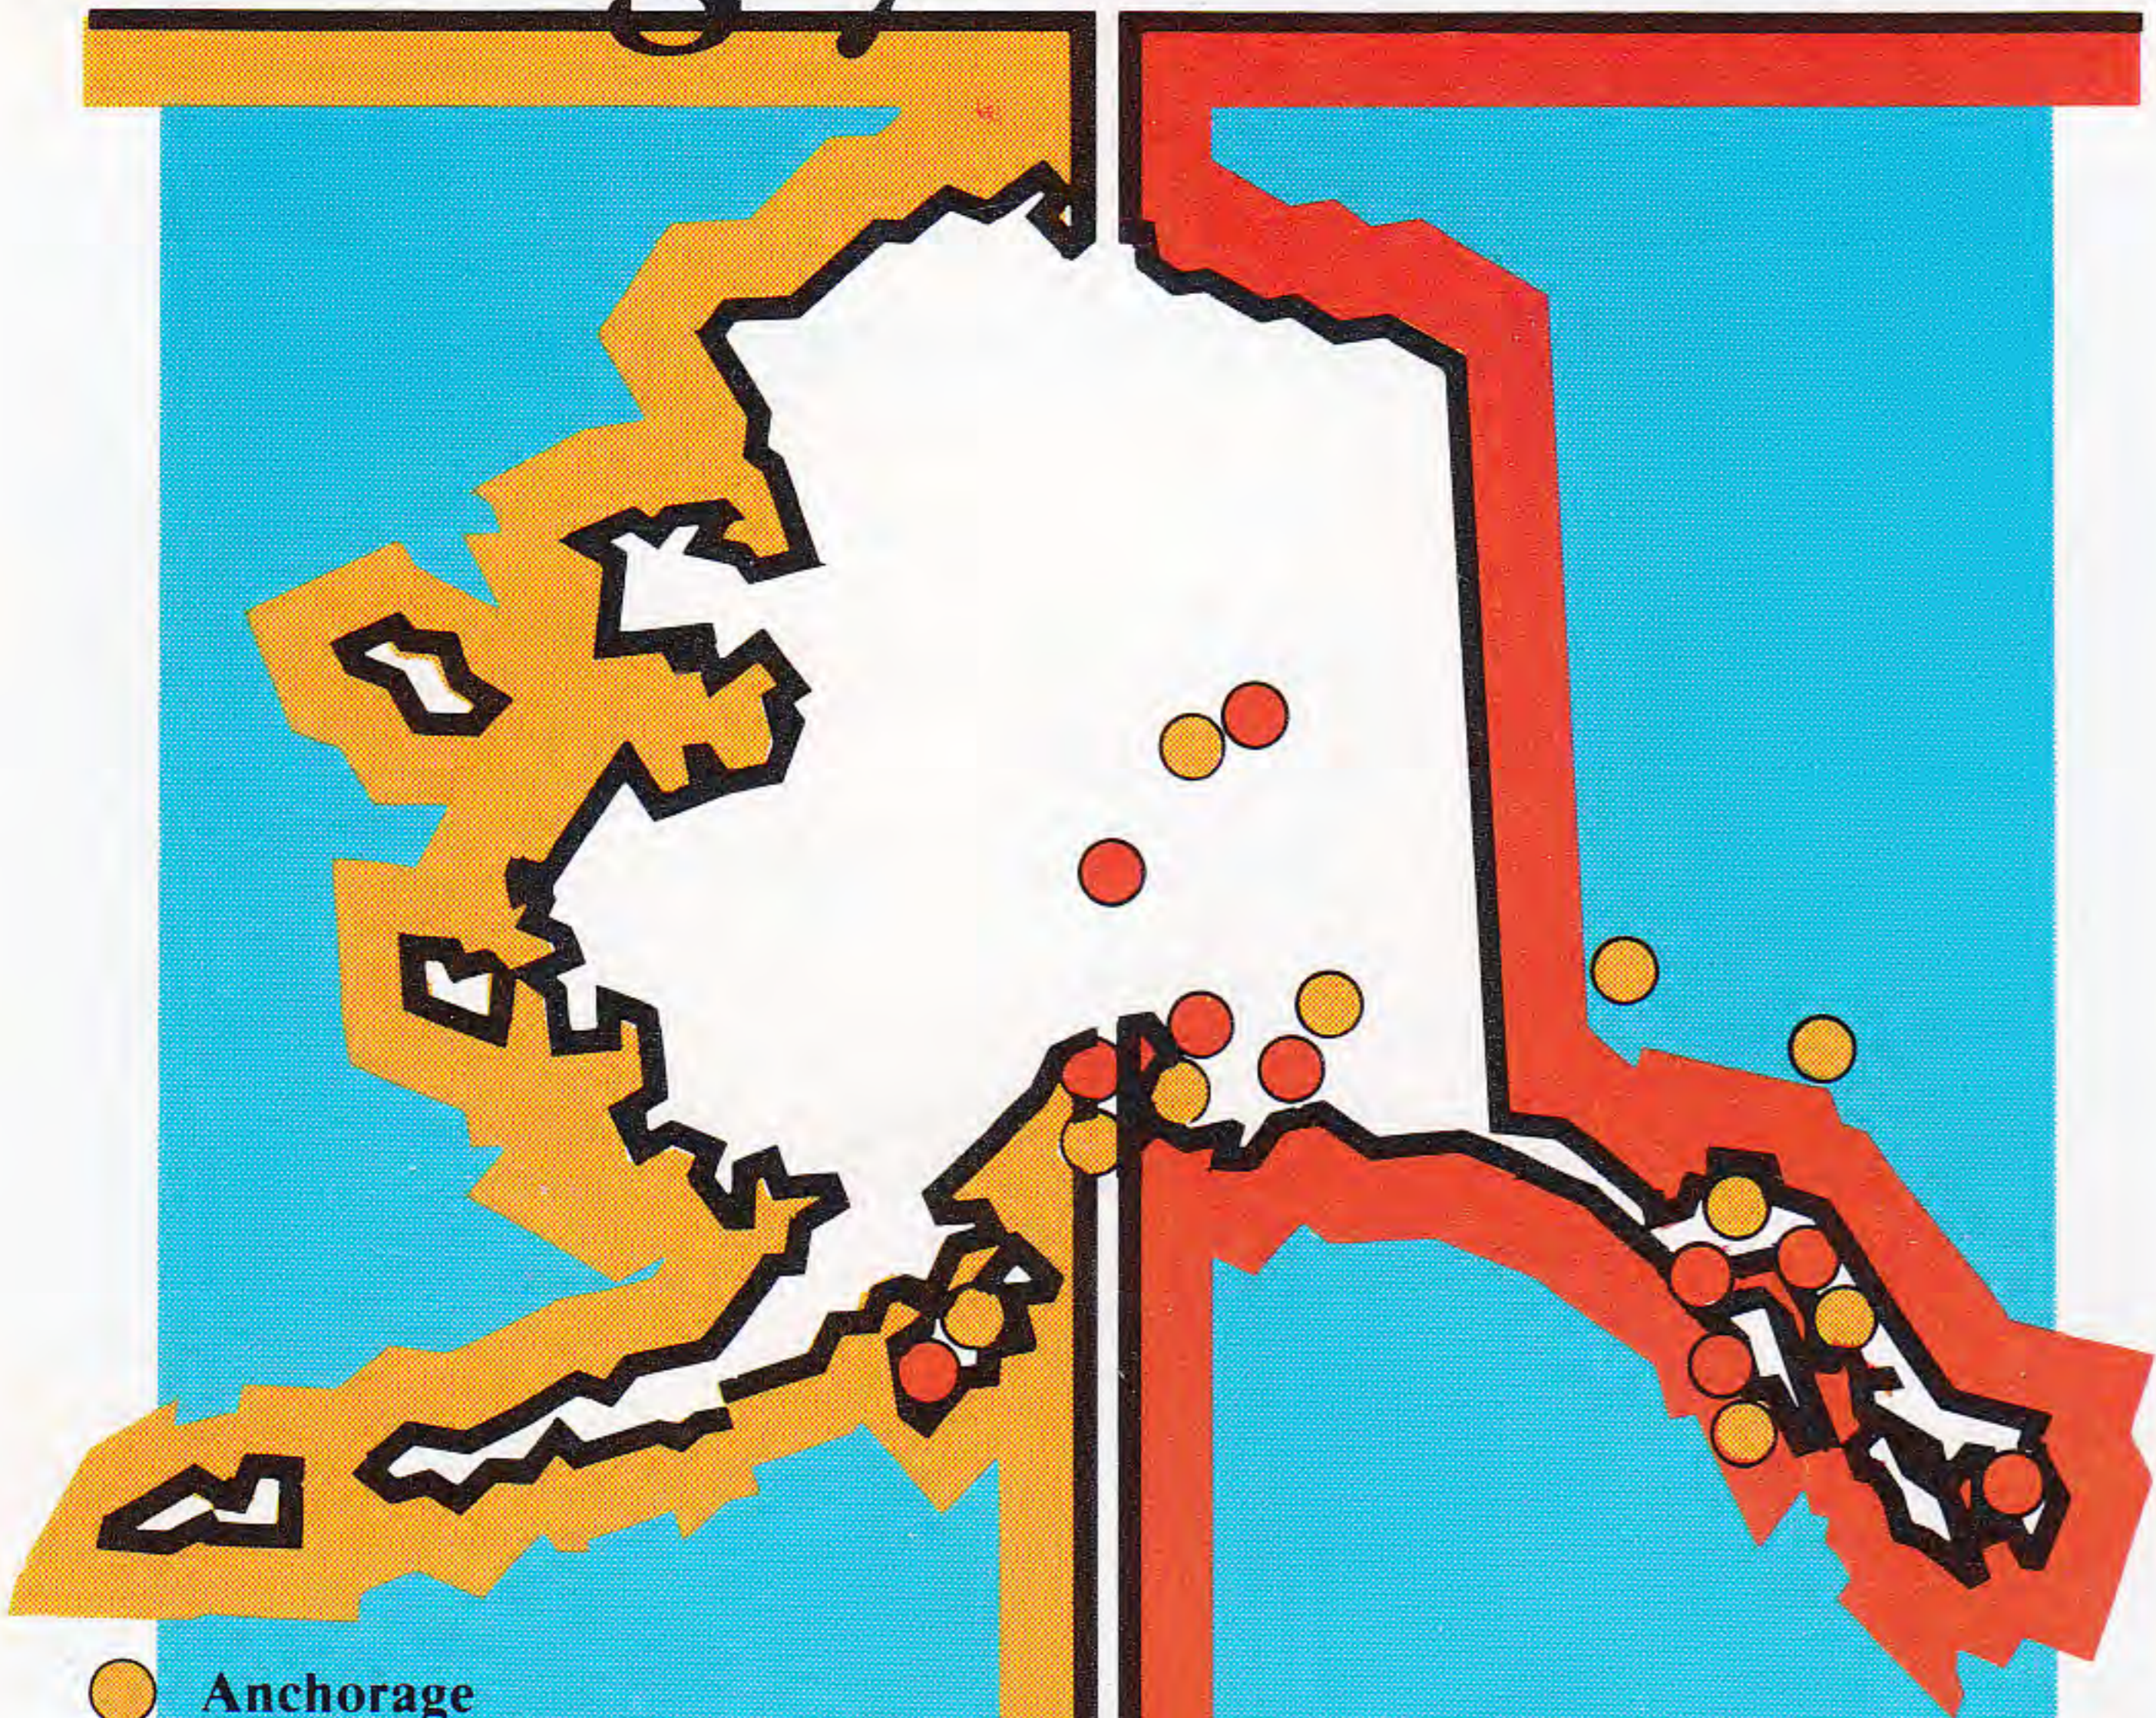

TIMETABLE

Effective
January 15, 1983

Alaska Airlines

Seattle Skyline at Dusk

Sheffield Hotels

& Avis

Bring you Alaska.

- Anchorage
*Sheffield House Anchorage
Anchorage Travelodge*
- Beaver Creek, Yukon
Alas/kon Border Lodge
- Dawson City, Yukon
Sheffield House
- Fairbanks
Fairbanks Inn
- Juneau
*Baranof
Sheffield House*
- Kenai
Sheffield House
- Kodiak
Sheffield House
- Sitka
Sheffield House
- Skagway
Klondike Inn
- Valdez
Sheffield House
- Whitehorse, Yukon
Travelodge