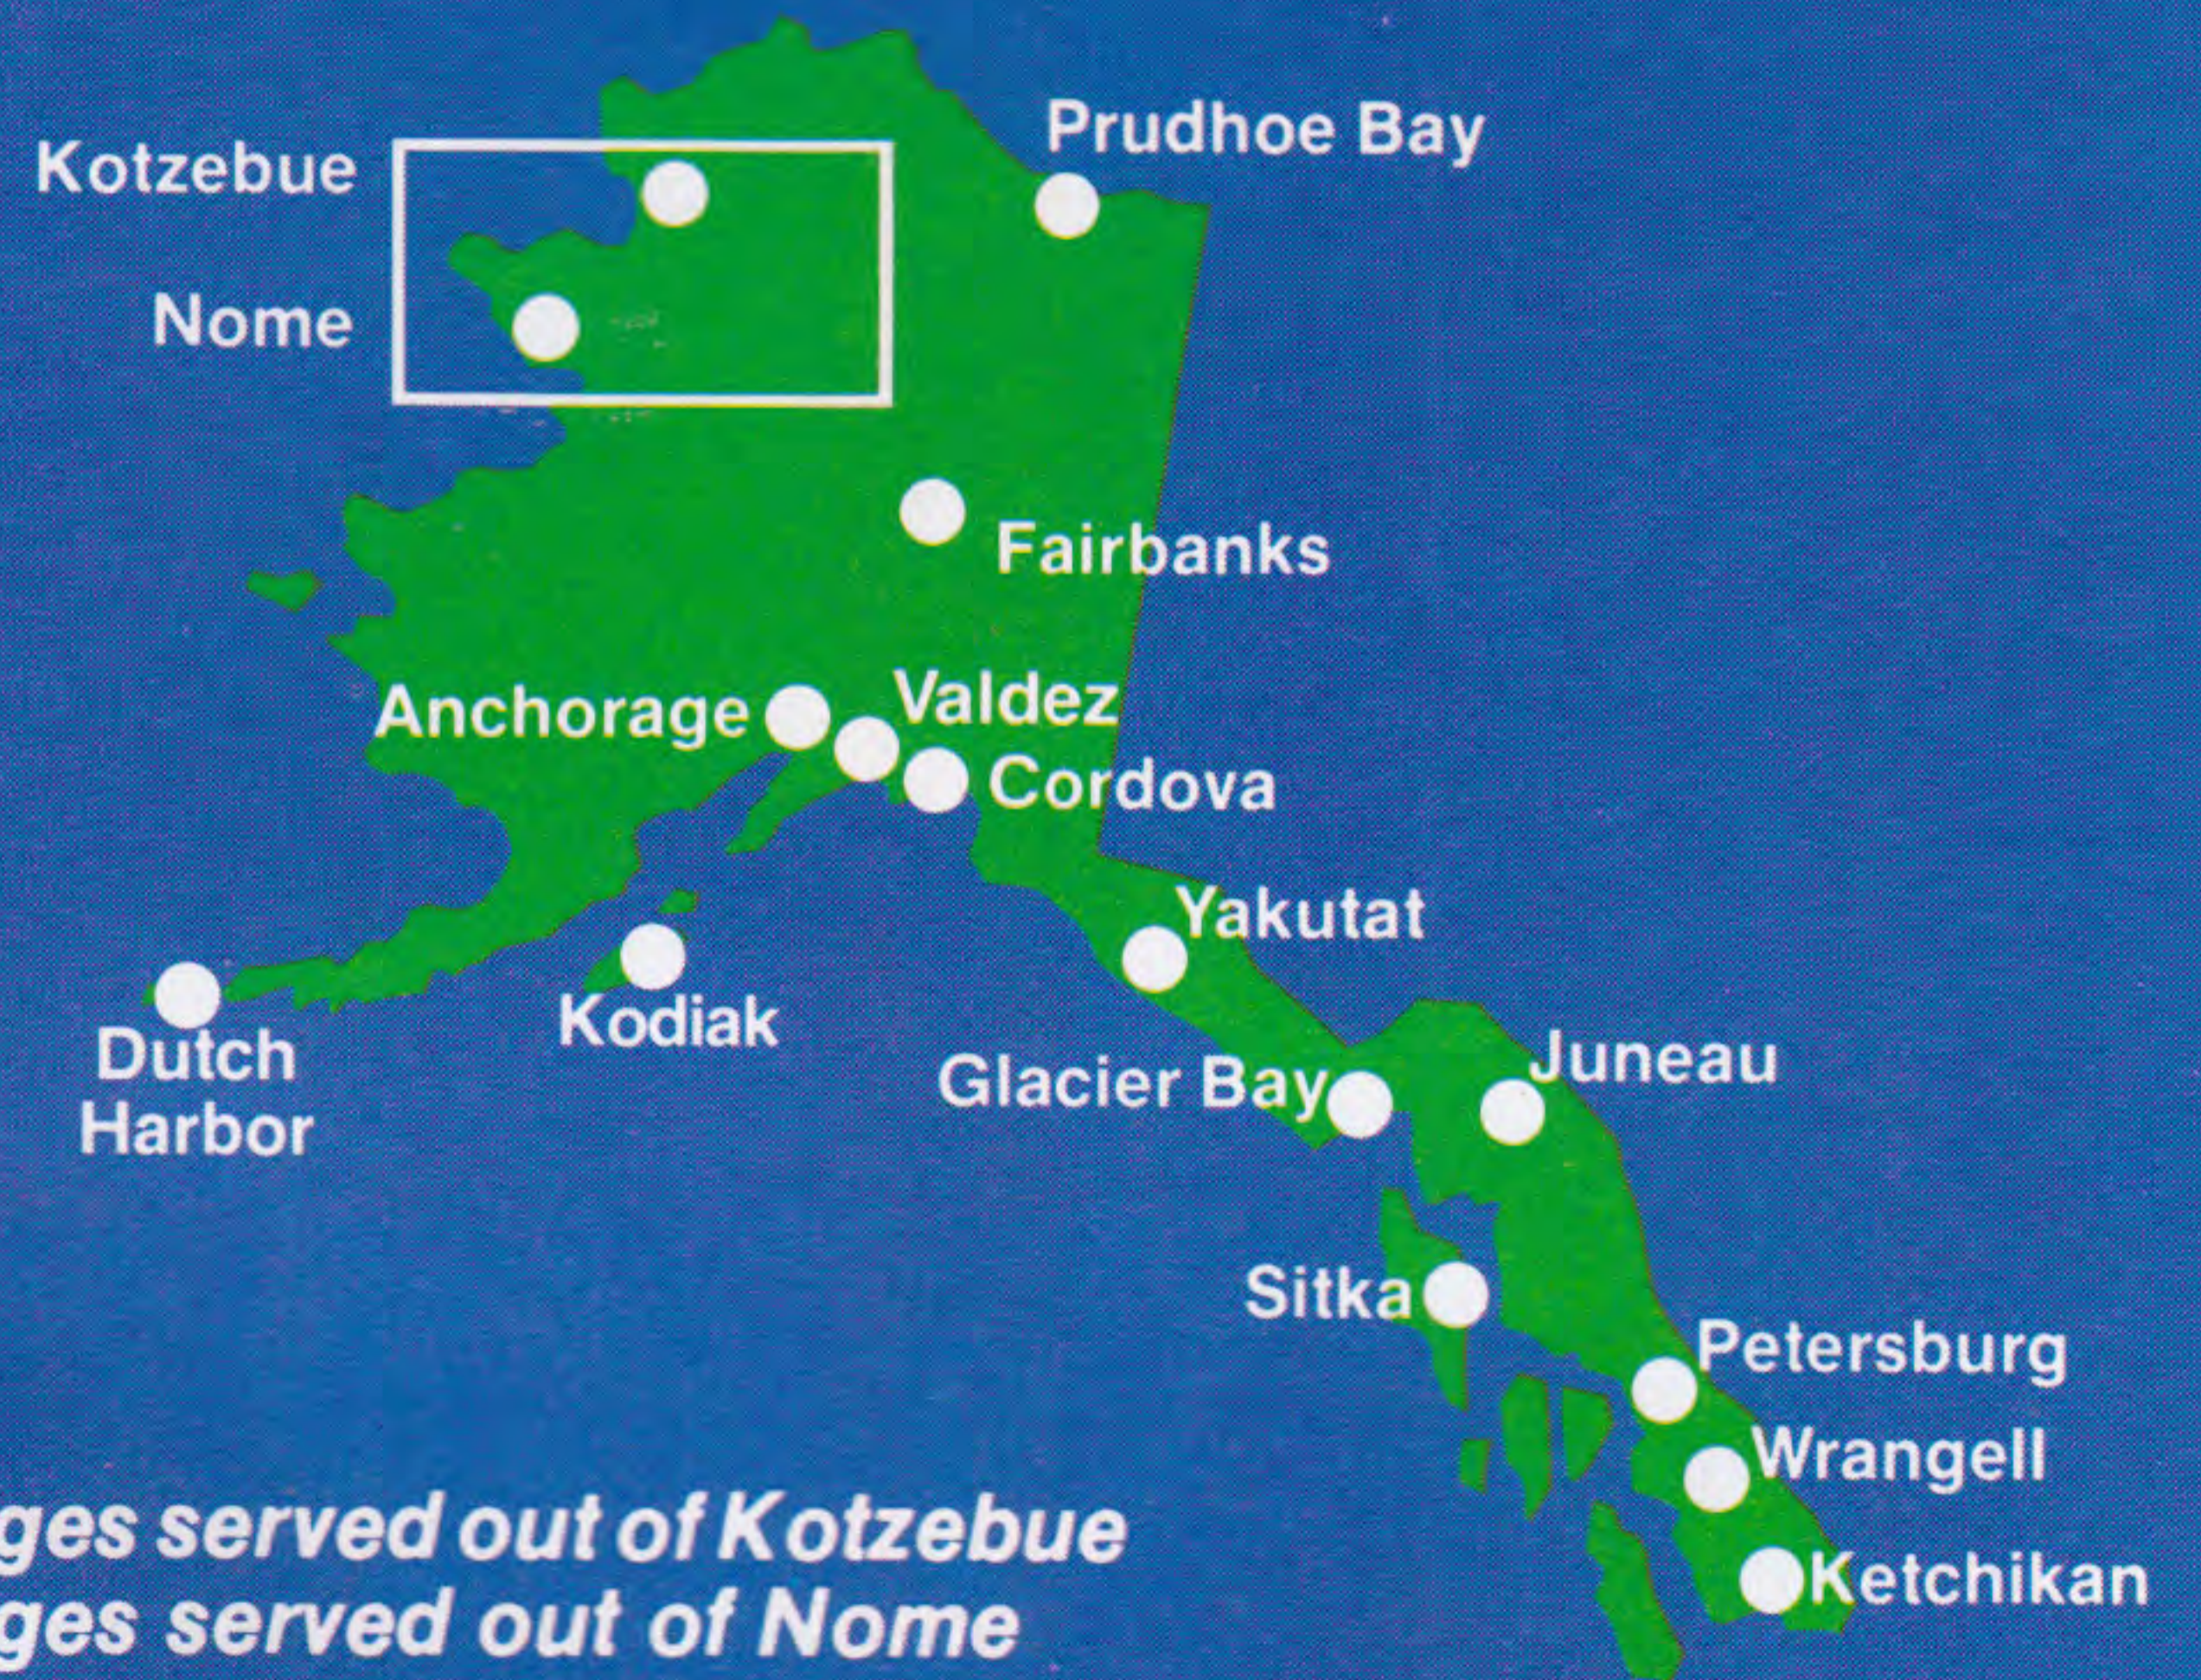

- Spokane, Washington with daily flights to/from Seattle connecting to other Alaska Airlines flights to cities in California, Oregon, and Alaska.
- Chicago, Illinois and Washington, D.C. from Anchorage, thru Seattle, on the second Alaska Airlines / American Airlines Interchange.
- Kodiak, Alaska with daily flights to/from Anchorage, Seattle, Burbank, Ontario.
- Valdez, Alaska with daily flights to/from Anchorage.
- San Francisco with daily flights to/from Burbank and Ontario.

Alaska Airlines and American Airlines announce the addition of a second interchange effective May 15 with single plane service from Anchorage, through Seattle, to Chicago and Washington, D.C. Alaska Airlines will continue to offer single plane service from Fairbanks and Anchorage, through Seattle, to Dallas/Fort Worth and Houston on the Alaska Airlines/American Airlines interchange.

VALDEZ From:

		Depart	Arrive
ANCHORAGE	Flight 800	8:45a	9:25a
	Flight 802	4:30p	5:10p
	Flight 804	6:30p	7:10p

VALDEZ To:

ANCHORAGE	Flight 801	7:00a	7:40a
	Flight 803	9:45a	10:25a
	Flight 805	5:30p	6:10p

The two above schedules offer convenient connection service to other ALASKA AIRLINES cities in Alaska, Washington, Oregon and California.

★ Villages served out of Kotzebue
● Villages served out of Nome

Please see complete flight schedules in the Alaska Airlines Village Timetable.