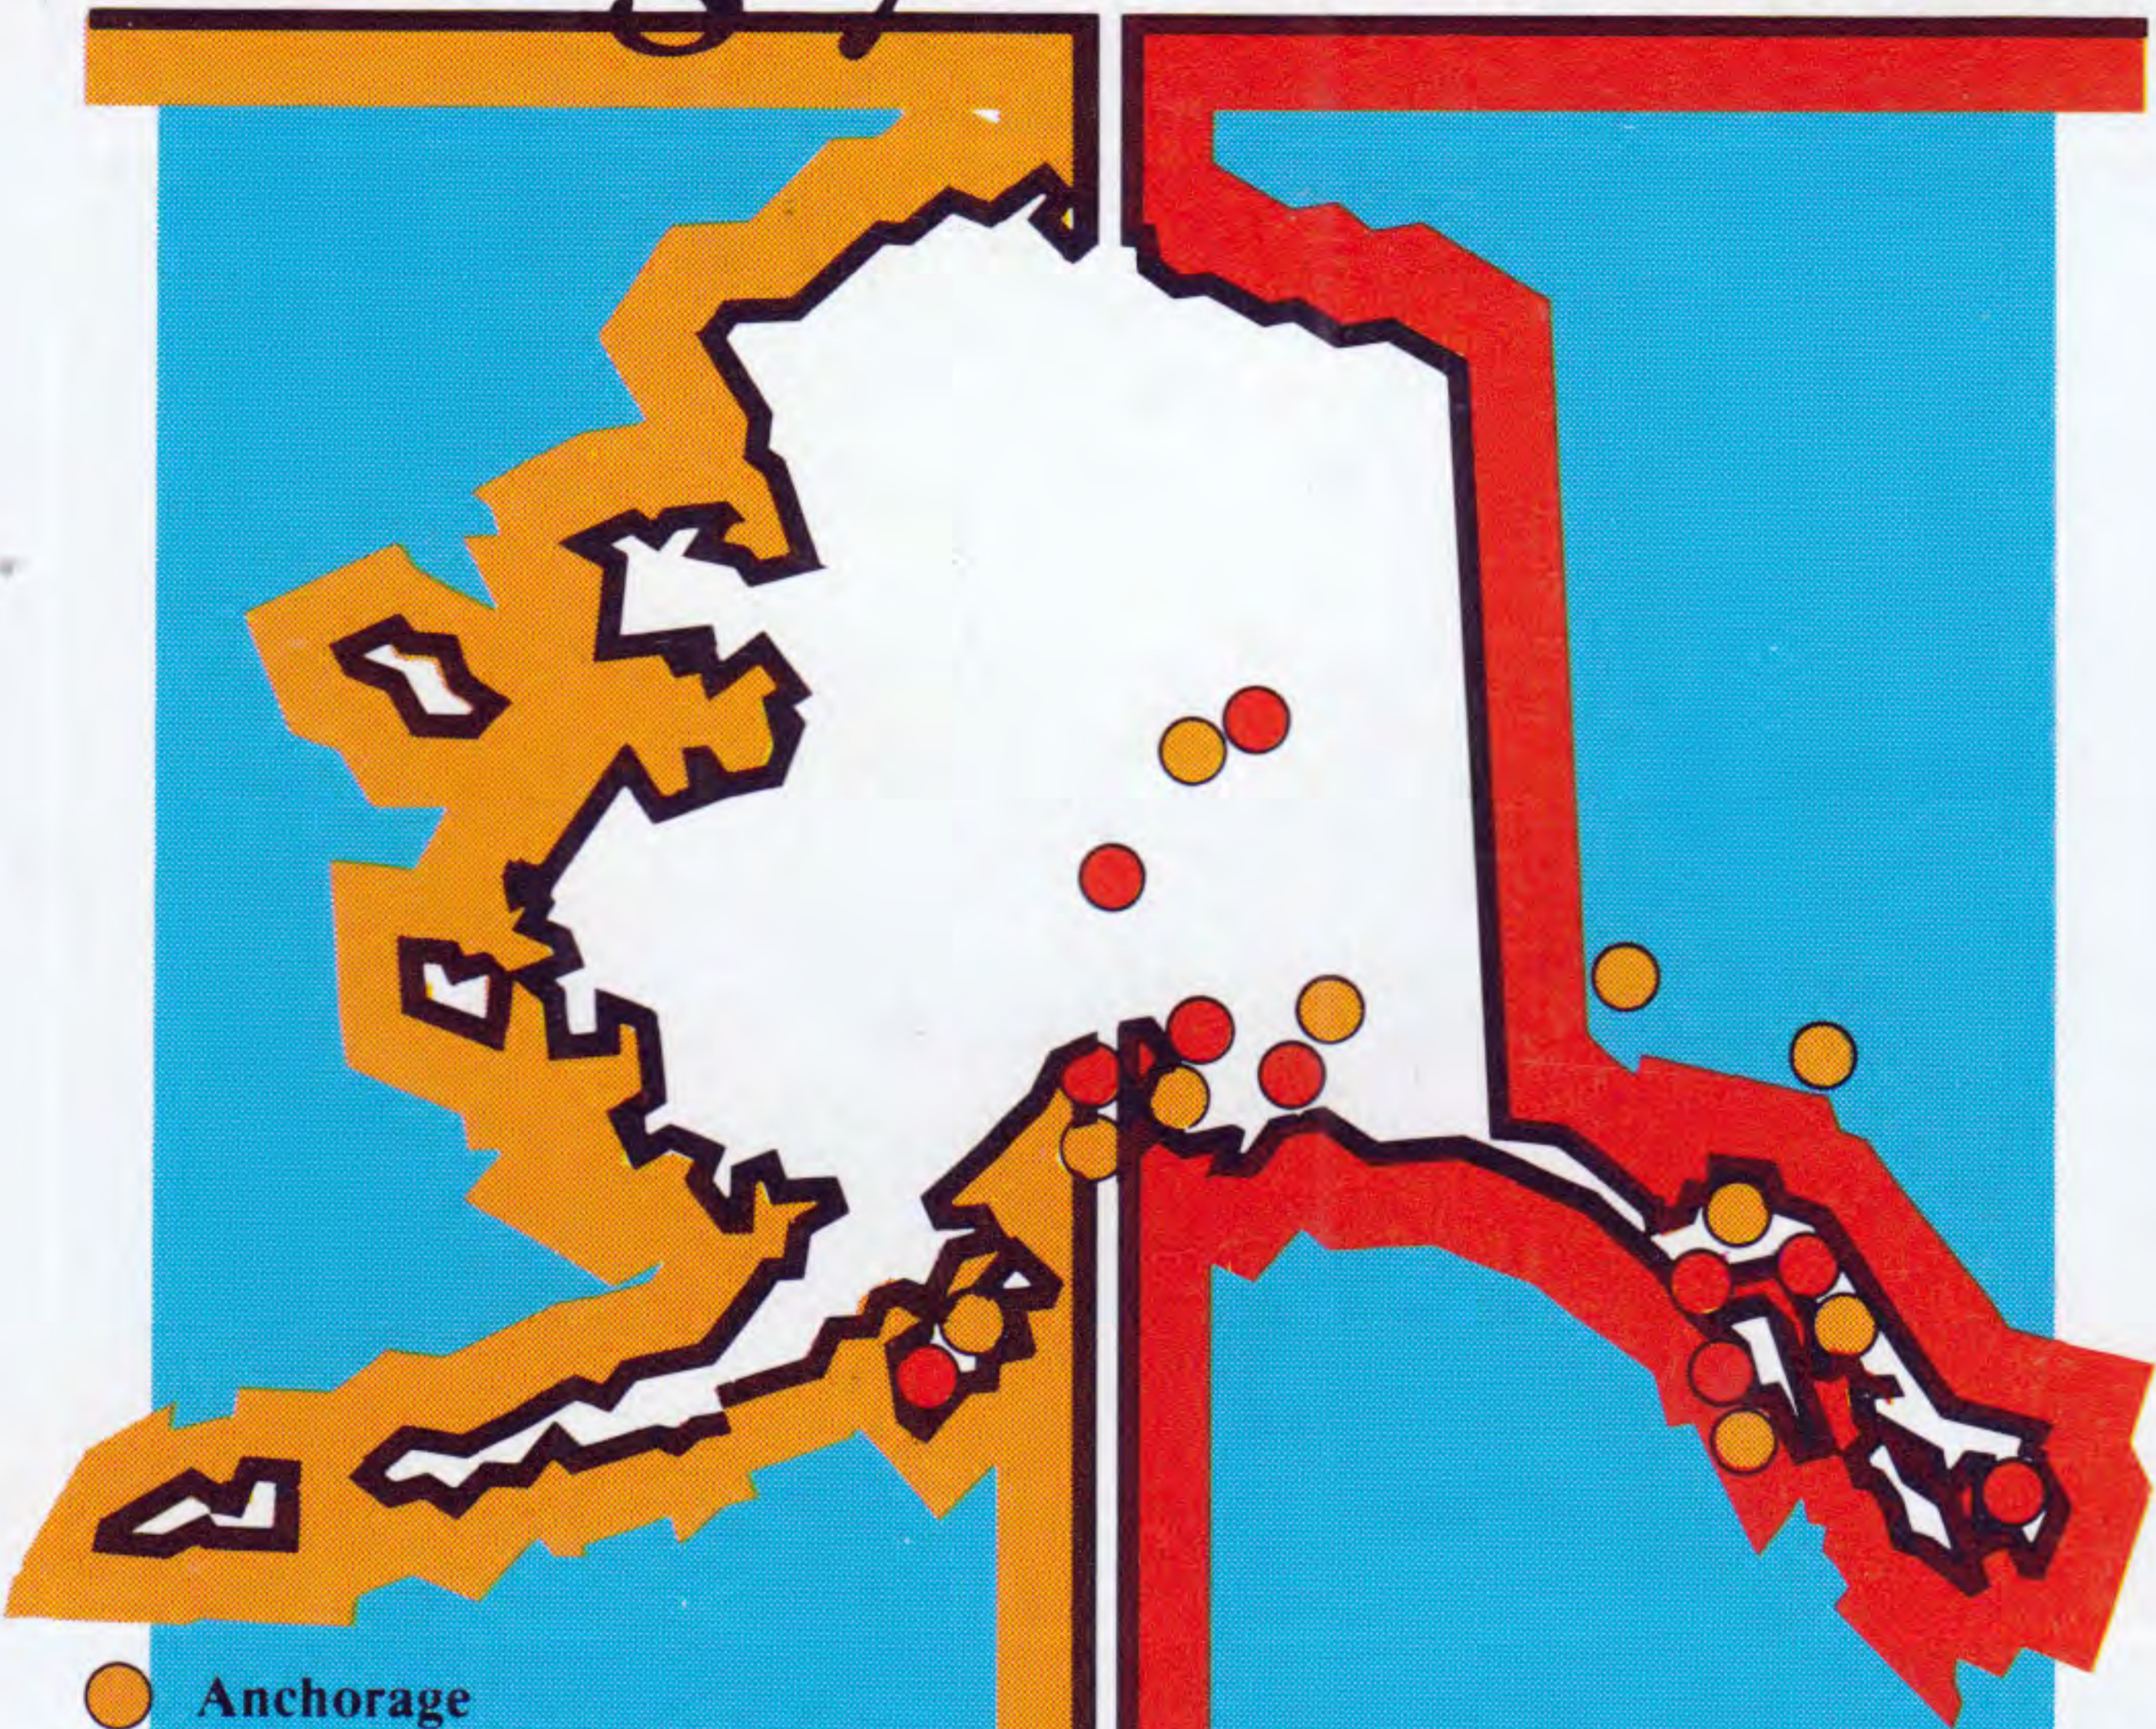

TIMETABLE
Effective
May 31, 1983

Alaska Airlines

Sheffield Hotels & Avis

Bring you Alaska.

- Anchorage
Sheffield House Anchorage
Anchorage Travelodge
- Beaver Creek, Yukon
Alas/kon Border Lodge
- Dawson City, Yukon
Sheffield House
- Fairbanks
Fairbanks Inn
- Juneau
Baranof
Sheffield House
- Kenai
Sheffield House
- Kodiak
Sheffield House
- Sitka
Sheffield House
- Skagway
Klondike Inn
- Valdez
Sheffield House
- Whitehorse, Yukon
Travelodge

New Service Schedule

KODIAK

ALASKA AIRLINES introduces daily jet same plane service to Kodiak, Alaska from Anchorage, Seattle, Portland, San Francisco, Burbank, and Ontario.

KODIAK From:

		Depart	Arrive
ANCHORAGE	Flight 85	3:05p	3:55p
	Flight 97	9:20p	10:10p
BURBANK	Flight 85	9:30a	3:55p
ONTARIO	Flight 85	8:35a	3:55p
PORTLAND	Flight 85	11:55a	3:55p
SAN FRANCISCO	Flight 97	5:00p	10:10p
SEATTLE	Flight 85	1:10p	3:55p
	Flight 97	7:25p	10:10p

VALDEZ From:

		Depart	Arrive
ANCHORAGE	Flight 800	8:45a	9:25a
	Flight 802	4:30p	5:10p
	Flight 804	6:30p	7:10p

VALDEZ To:

ANCHORAGE	Flight 801	7:00a	7:40a
	Flight 803	9:45a	10:25a
	Flight 805	5:30p	6:10p

The two above schedules offer convenient connection service to other ALASKA AIRLINES cities in Alaska, Washington, Oregon and California.