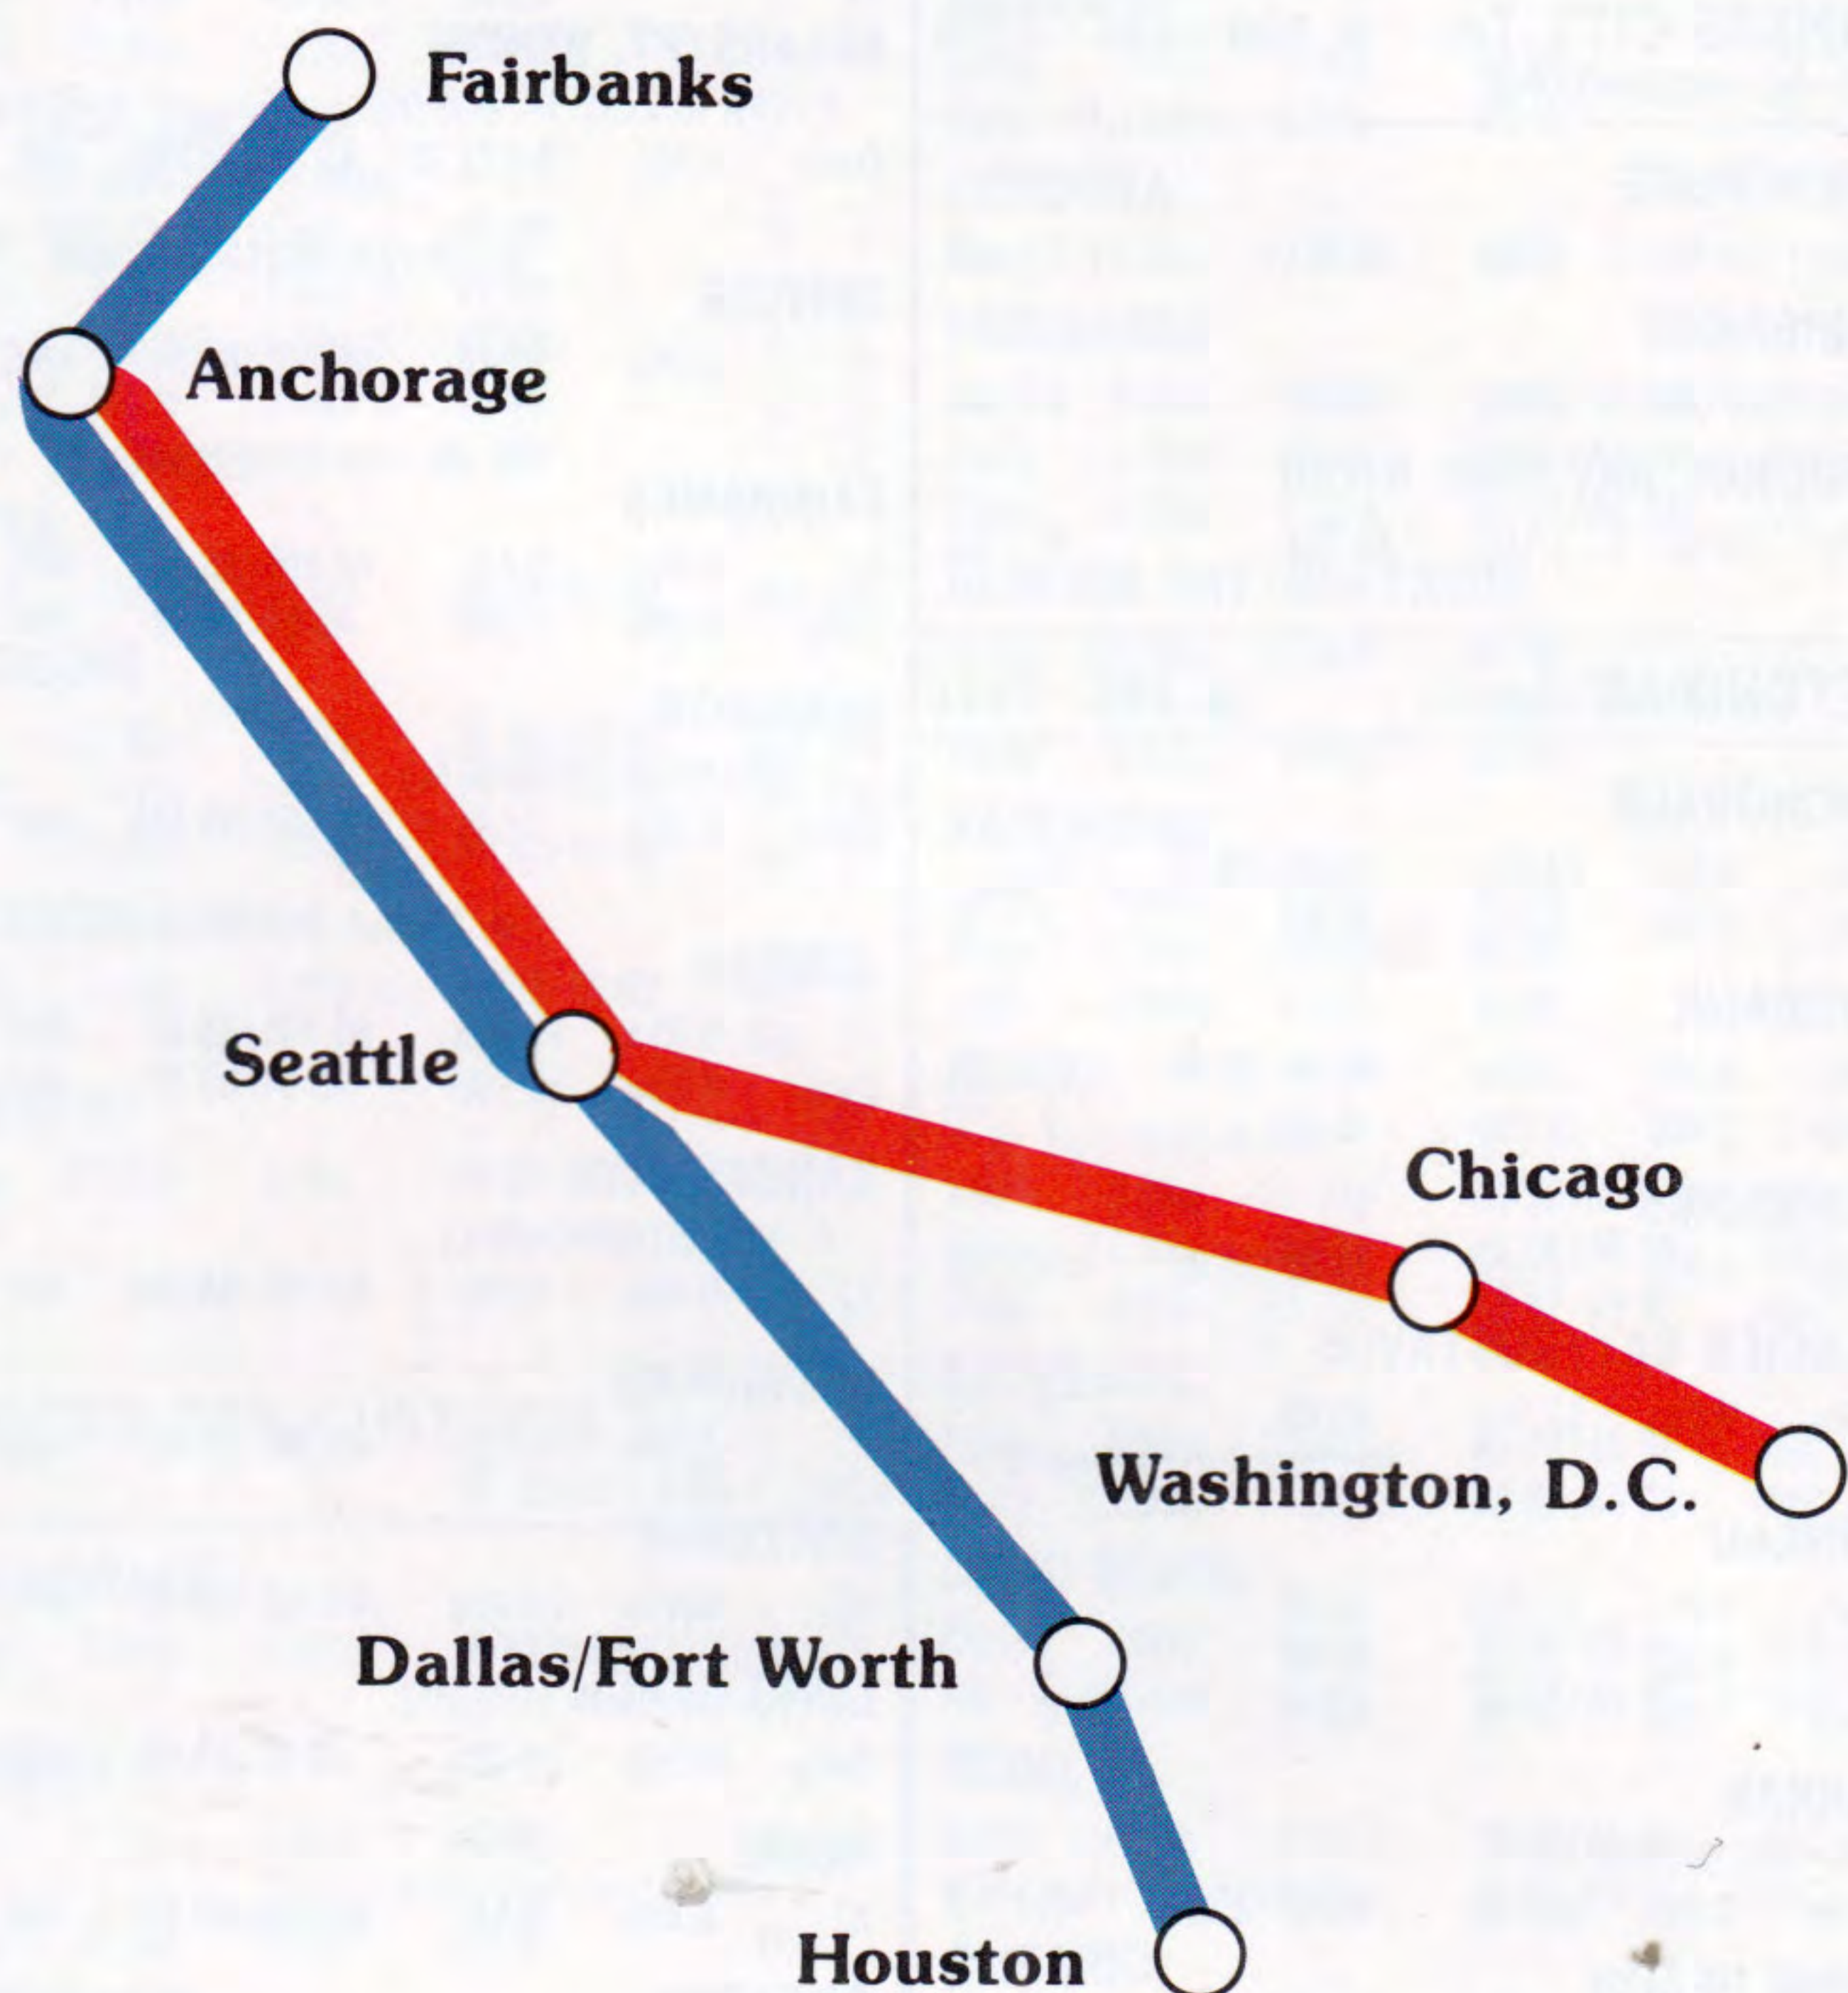

- Spokane, Washington with daily flights to/from Seattle connecting to other Alaska Airlines flights to cities in California, Oregon, and Alaska.
- Chicago, Illinois and Washington, D.C. from Anchorage, thru Seattle, on the second Alaska Airlines / American Airlines Interchange.
- Kodiak, Alaska with daily flights to/from Anchorage, Seattle, Burbank, Ontario.
- Valdez, Alaska with daily flights to/from Anchorage.
- San Francisco with daily flights to/from Burbank and Ontario.

Alaska Airlines and American Airlines announce the addition of a second interchange effective May 15 with single plane service from Anchorage, through Seattle, to Chicago and Washington, D.C. Alaska Airlines will continue to offer single plane service from Fairbanks and Anchorage, through Seattle, to Dallas/Fort Worth and Houston on the Alaska Airlines/American Airlines interchange.

New Service Schedule

KODIAK

ALASKA AIRLINES introduces daily jet same plane service to Kodiak, Alaska from Anchorage, Seattle, Portland, San Francisco, Burbank, and Ontario.

KODIAK From:

		Depart	Arrive
ANCHORAGE	Flight 85	3:05p	3:55p
	Flight 97	9:20p	10:10p
BURBANK	Flight 85	9:30a	3:55p
ONTARIO	Flight 85	8:35a	3:55p
PORTLAND	Flight 85	11:55a	3:55p
SAN FRANCISCO	Flight 97	5:00p	10:10p
SEATTLE	Flight 85	1:10p	3:55p
	Flight 97	7:25p	10:10p

VALDEZ From:

		Depart	Arrive
ANCHORAGE	Flight 800	8:45a	9:25a
	Flight 802	4:30p	5:10p
	Flight 804	6:30p	7:10p

VALDEZ To:

ANCHORAGE	Flight 801	7:00a	7:40a
	Flight 803	9:45a	10:25a
	Flight 805	5:30p	6:10p

The two above schedules offer convenient connection service to other ALASKA AIRLINES cities in Alaska, Washington, Oregon and California.