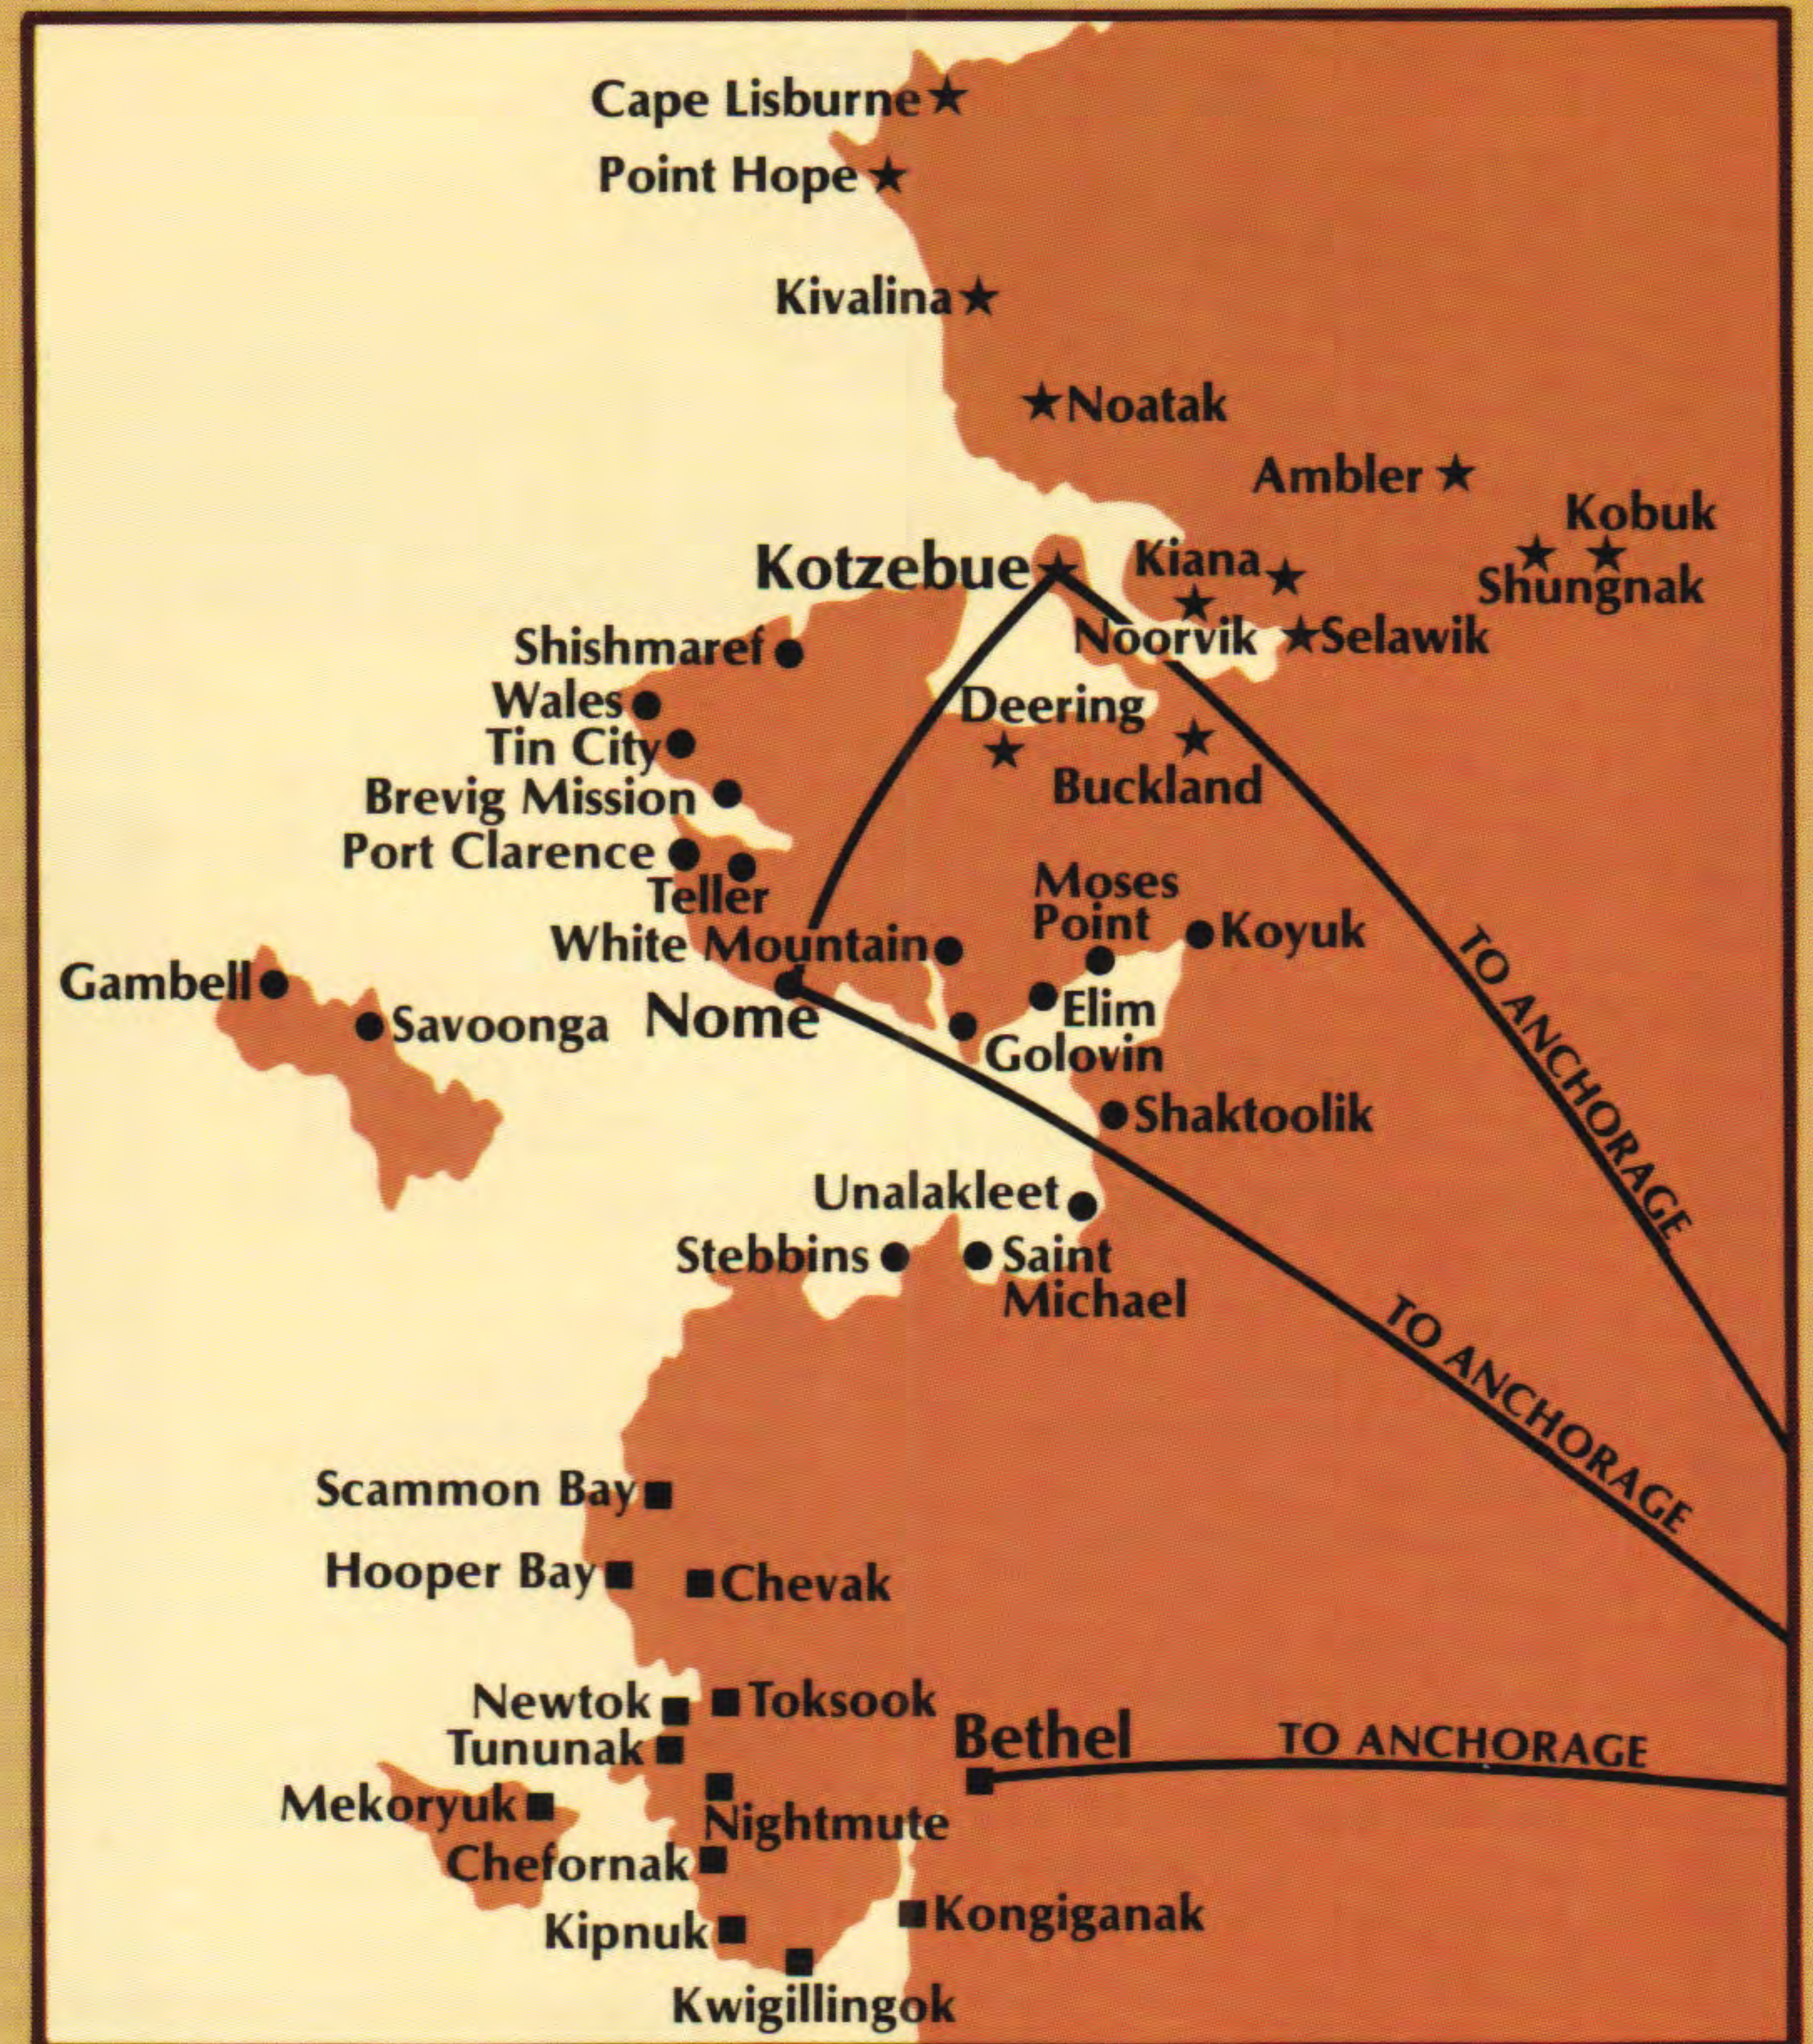

Alaska Airlines

Freq	Leave	Arrive	Flight	Stops Via	MI
YAKUTAT To: (Con't.)					
SEATTLE/TACOMA					
S-SEA (SEATTLE/TACOMA)					
2467	2:45p	7:15p S	AS 66	1	D
135	2:45p	8:20p S	AS 66	2	D
SITKA					
135	2:45p	4:35p	AS 66	1	

RESPONSIBILITY OF DEPARTURES, ARRIVALS, CONNECTIONS

Alaska Airlines will not be responsible for damages resulting from the failure to depart or arrive at times stated in this timetable, nor for errors herein, nor for failure to make connections with planes of other lines or this company. Schedules are subject to change without notice.

GOLD FEVER HITS ALASKA AGAIN.

Alaska Airlines has created a mileage program that outshines them all. Because in addition to travel benefits, logging miles on Alaska can earn you ingots of pure, solid gold.

You can earn ingots ranging in size from one gram to one troy ounce.

Starting with as few as 5,000 accumulated miles.

(Travel benefits range from a first-class upgrade, all the way to four free first class tickets.)

It's easy. It's rewarding.

And it's another good reason to fly Alaska Airlines' Gold Coast service to and from Alaska, Washington, Oregon and California.

For immediate enrollment, call Alaska Airlines' Gold and Travel office:
Outside Washington 1-800-942-9911
In Washington 1-800-654-5669
In Seattle 682-6480

Weekdays, 7:00 am to 7:00 pm Pacific Time

Alaska Airlines

Fly with a happy face.

Alaska Airlines

VILLAGE SERVICE

Announcing New Bethel Service

- ★ Villages served out of Kotzebue
- Villages served out of Nome
- Villages served out of Bethel