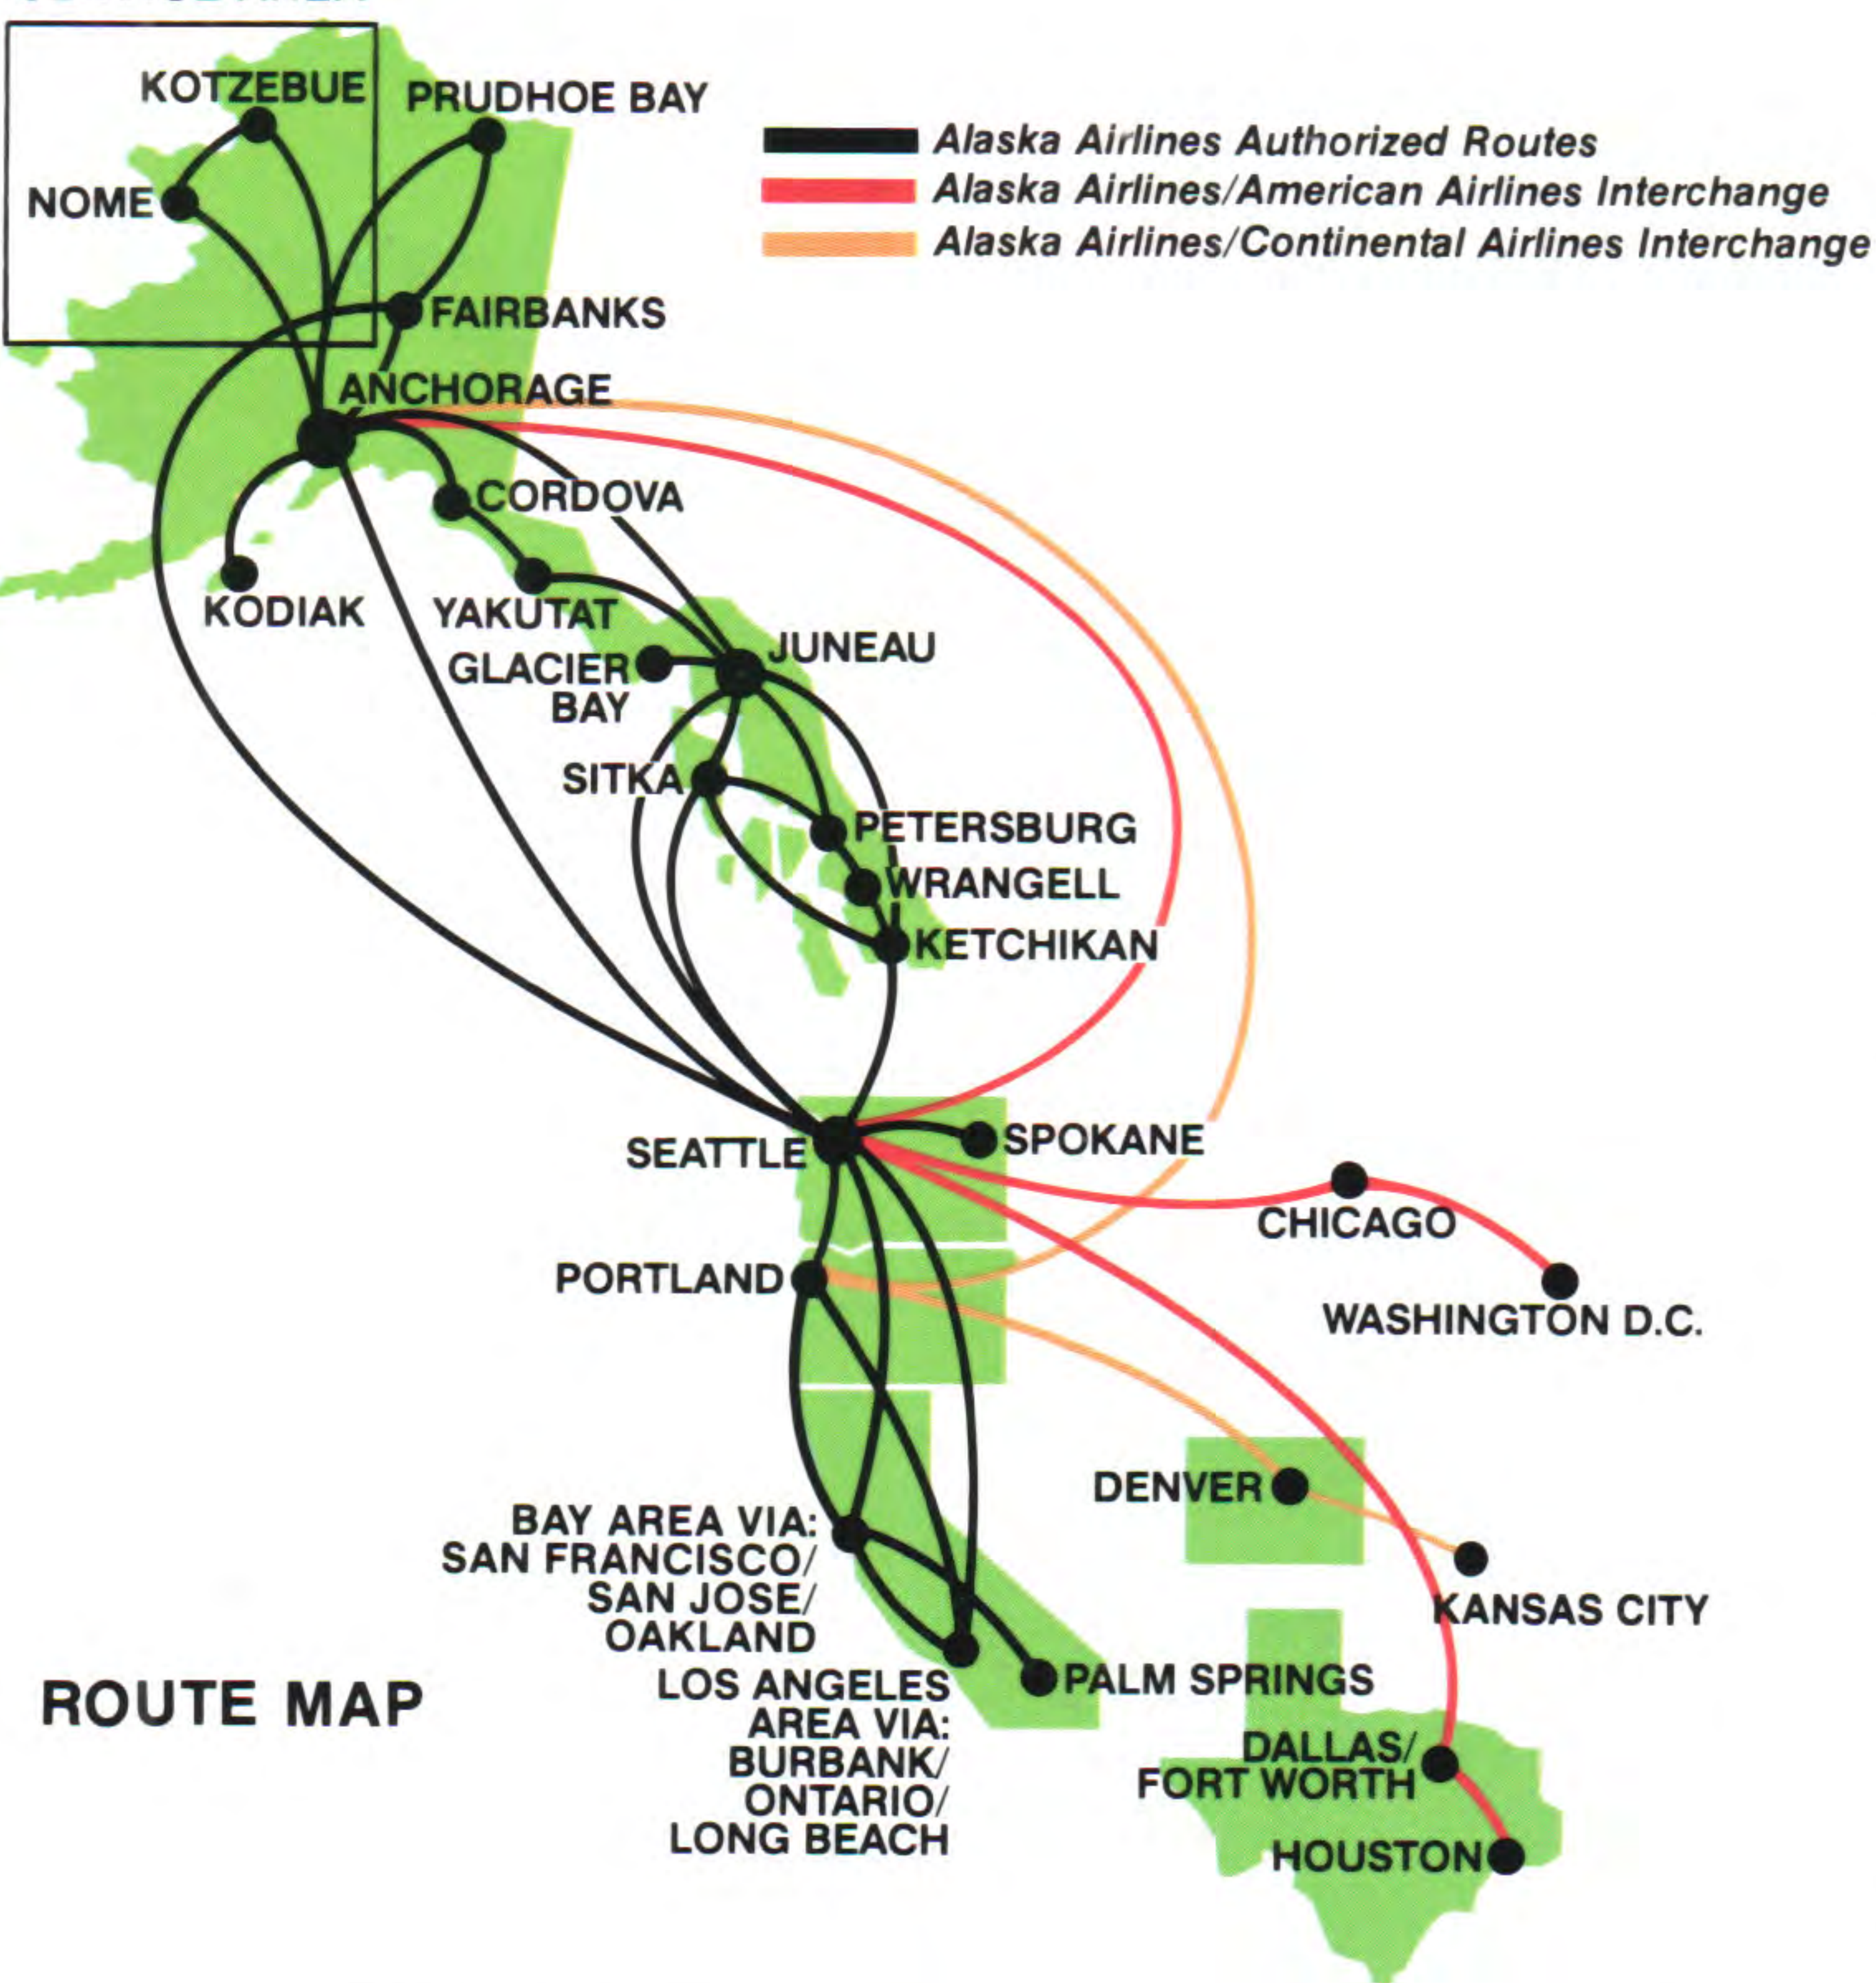

VILLAGE SERVICE AREA

ROUTE MAP

ALASKA AIRLINES RESERVATIONS AND TICKET OFFICES

Ticket Offices	Reservations and Information	Air Cargo Telephone
Anchorage, AK Westward Hilton Hotel, 518 W. Third Ave. Sheraton Hotel, 401 E. Sixth Ave.	243-3300	243-3322
Burbank, CA	843-0427	841-6598
Chicago	(800)-426-5206	
Cordova, AK	424-7151	424-3278
Dallas, TX	(800)-426-5206	
Fairbanks, AK	452-1661	452-1186
Glacier Bay, AK	Toll free (see below)	
Houston, TX	(800) 426-5206	
Juneau, AK Baranof Hotel, 127 N. Franklin St. Nugget Mall, Mile 9 - Glacier Hwy.	789-0600	789-7378
Ketchikan, AK Ingersoll Hotel, 303 Mission St.	225-2141	225-6637
Kodiak, AK	(800)-426-7464	487-4475
Kotzebue, AK	442-3474	442-3477
Long Beach, CA	(800)-426-0333	420-7787
Nome, AK	443-2288	443-2711
Ontario, CA	(800)-426-0333	988-0011
Palm Springs, CA	(800)-426-0333	320-4131
Petersburg, AK	772-4255	772-4255
Portland, OR	224-2547	249-4769
Prudhoe Bay, AK	(800)-426-7464	659-2688
San Francisco, CA	931-8888	877-0477
San Jose, CA	279-8866	298-1158
Seattle, WA 1225 - 4th Avenue	433-3100	433-3266
Sitka, AK	966-2266	966-2271
Spokane, WA	838-6320	747-2255
Tacoma, WA	927-7800	433-3266
Tokyo, Japan	407-8386	
Vancouver, B.C.	669-7755	
Washington, D.C.	(800)-426-5206	
Wrangell, AK	874-3308	874-3309
Yakutat, AK	784-3366	784-3366

ANNOUNCING NEW OAKLAND SERVICE

Daily nonstop service beginning December 15th between Oakland, California and Seattle/Portland with convenient connections to Spokane and cities throughout Alaska.

NEW FLIGHT TIMES TO PRUDHOE BAY

(Effective Dec. 1)

Freq	Leave	Arrive	Flight	Stops Via	MI
ANCHORAGE TO:					
PRUDHOE BAY/SAG. RIVER					
Daily	7:30a	9:10a	AS 55	0	B
Daily	2:40p	5:10p	AS 61	1	S
Daily	5:45p	7:25p	AS 341	0	D
FAIRBANKS TO:					
PRUDHOE BAY/SAG. RIVER					
Daily	4:05p	5:10p	AS 61	0	S
PRUDHOE BAY/SAG. RIVER TO:					
ANCHORAGE					
Daily	9:50a	11:30a	AS 66	0	S
Daily	5:50p	7:30p	AS 56	0	D
Daily	8:05p	10:35p	AS 58	1	S
PRUDHOE BAY/SAG. RIVER TO:					
FAIRBANKS					
Daily	8:05p	9:10p	AS 58	0	S

Call Alaska Airlines or your travel agent when your travel plans call for one of our destinations. Refer to timetable for full schedules.

TOLL FREE RESERVATIONS AND INFORMATION

State of Alaska (Prefix 1 or 101 may be required)	(800)-426-7464
States: Oregon, California, Idaho, Montana, Wyoming, North Dakota, Utah and Nevada	(800)-426-0333
State of Washington	(800)-552-0670
All other states	(800)-426-5206

SAN FRANCISCO BAY AREA

San Francisco, Oakland, Sausalito	931-8888
S. San Francisco, San Bruno, Pacifica Millbrae, San Mateo	877-0722
San Carlos, Belmont, Redwood City Woodside, Palo Alto	493-5765
San Jose, Mt. View, Sunnyvale, Los Altos Saratoga, Los Gatos, Campbell	279-8866
Hayward, Newark, Fremont	791-9080
Berkeley, Alameda, San Leandro, Moraga	568-7737