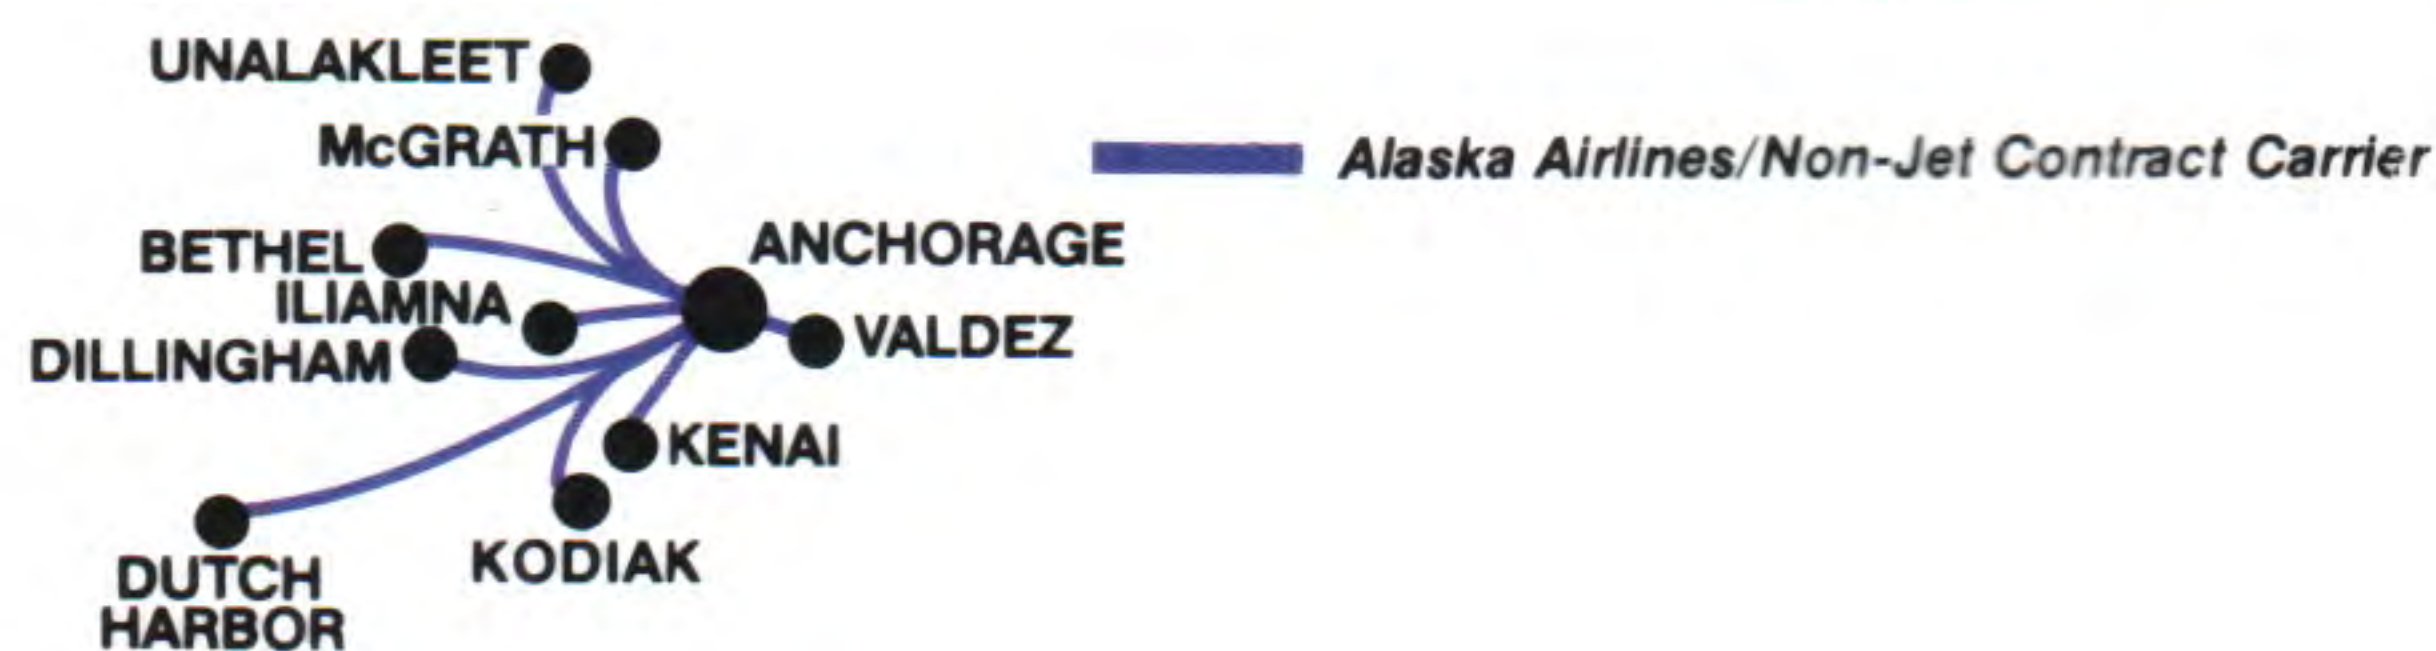

Outside Alaska

800-331-1717

For reservations within Alaska:
Call your nearest Avis station.

VILLAGE SERVICE AREA

ROUTE MAP

ANNOUNCING NEW SERVICE TO:

- Oakland, California with daily nonstop service beginning December 15 between Portland and Seattle, with convenient connections to Spokane and cities throughout Alaska.
- Los Angeles area via 3 convenient neighborhood airports: **Burbank, Long Beach, and Ontario**. Daily nonstop flights to and from the Pacific Northwest, with direct and connecting service between southern California and Alaska.