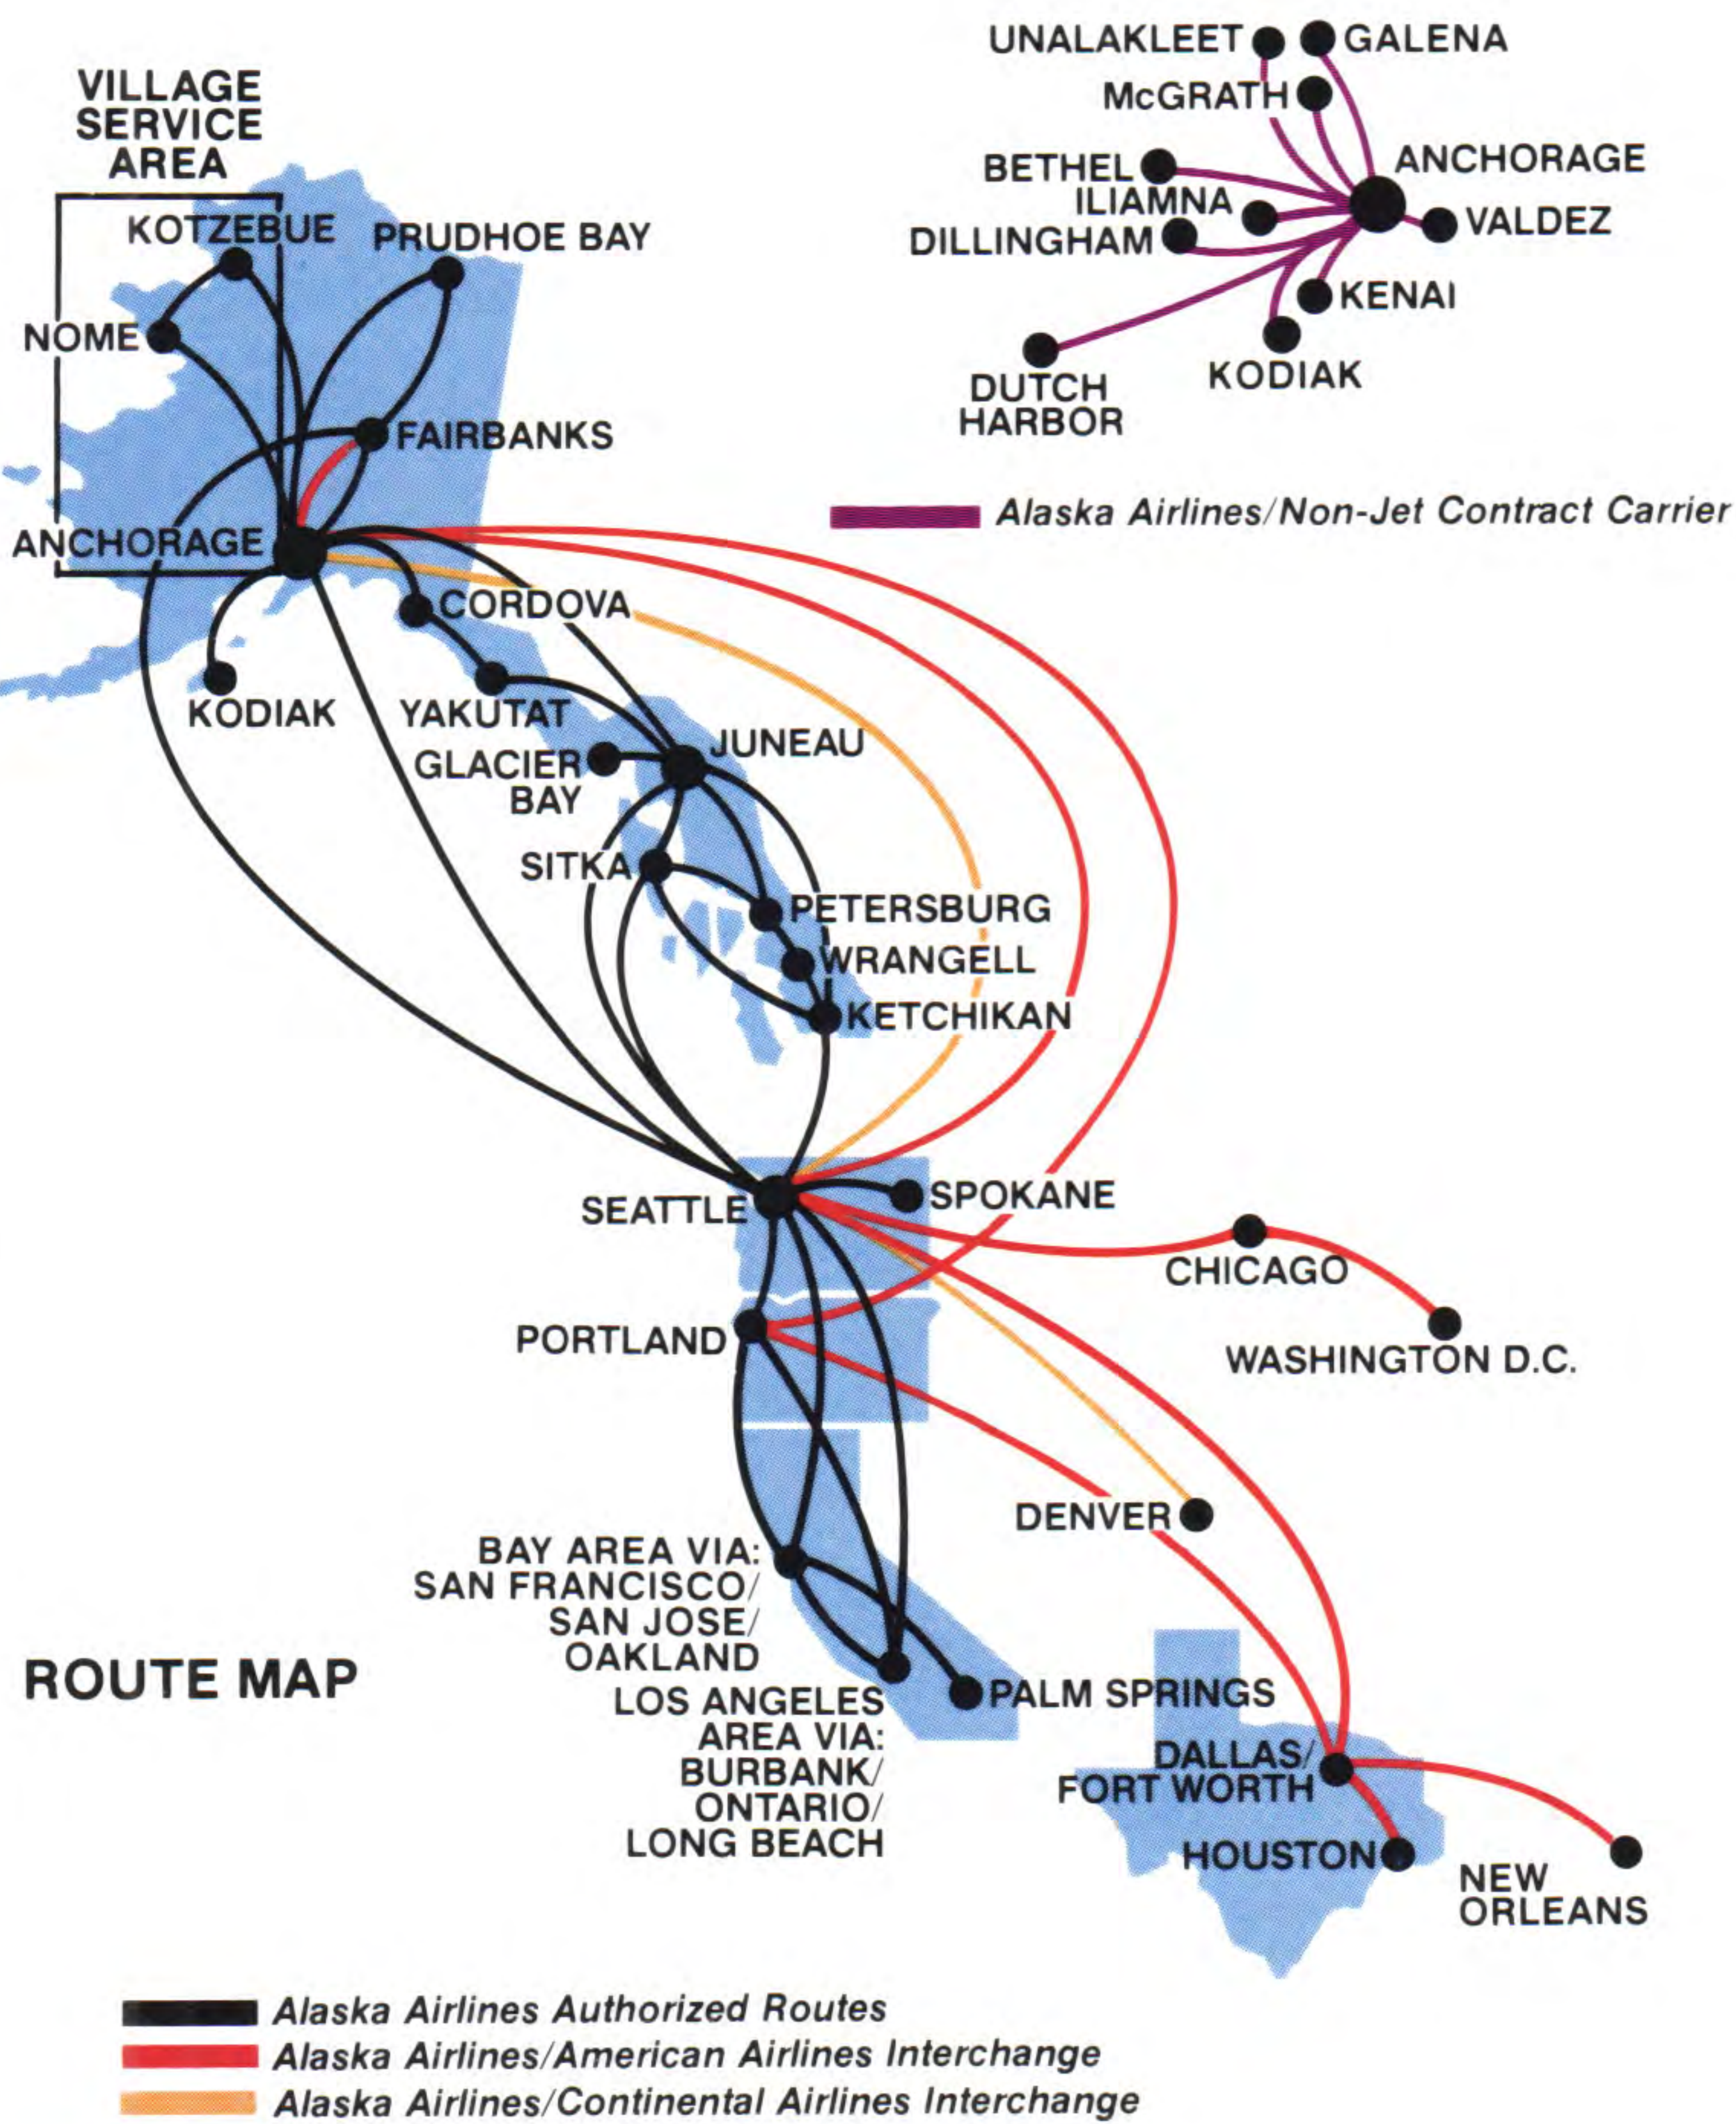

Weekdays, 7:00 am to 7:00 pm Pacific Time

Alaska Airlines

Fly with a happy face.

TIMETABLE

Effective
Feb. 1, 1984

Alaska Airlines

ALASKA · 1984
25 YEARS OF STATEHOOD

ALASKA AIRLINES RESERVATIONS AND TICKET OFFICES

INTERCHANGE INFORMATION

- January 15th Alaska Airlines and American Airlines added a second convenient interchange flight between Anchorage and Dallas which continues on to New Orleans. Routing of AS/AA interchange flights is as follows:

- February 1st the Alaska Airlines Continental Airlines interchange routing is revised as follows:

Flight

- 340 ANC-SEA-DEN-IAD (Wash. D.C. Dulles)
- 341 MCI (Kansas City) - DEN-SEA-ANC-ADQ (Kodiak)

Please consult timetable for full flight information.

OAKLAND IS AN ALASKA CITY

Oakland, California, Alaska Airlines' newest daily nonstop service between Portland and Seattle, with convenient connections to Spokane and cities throughout Alaska.