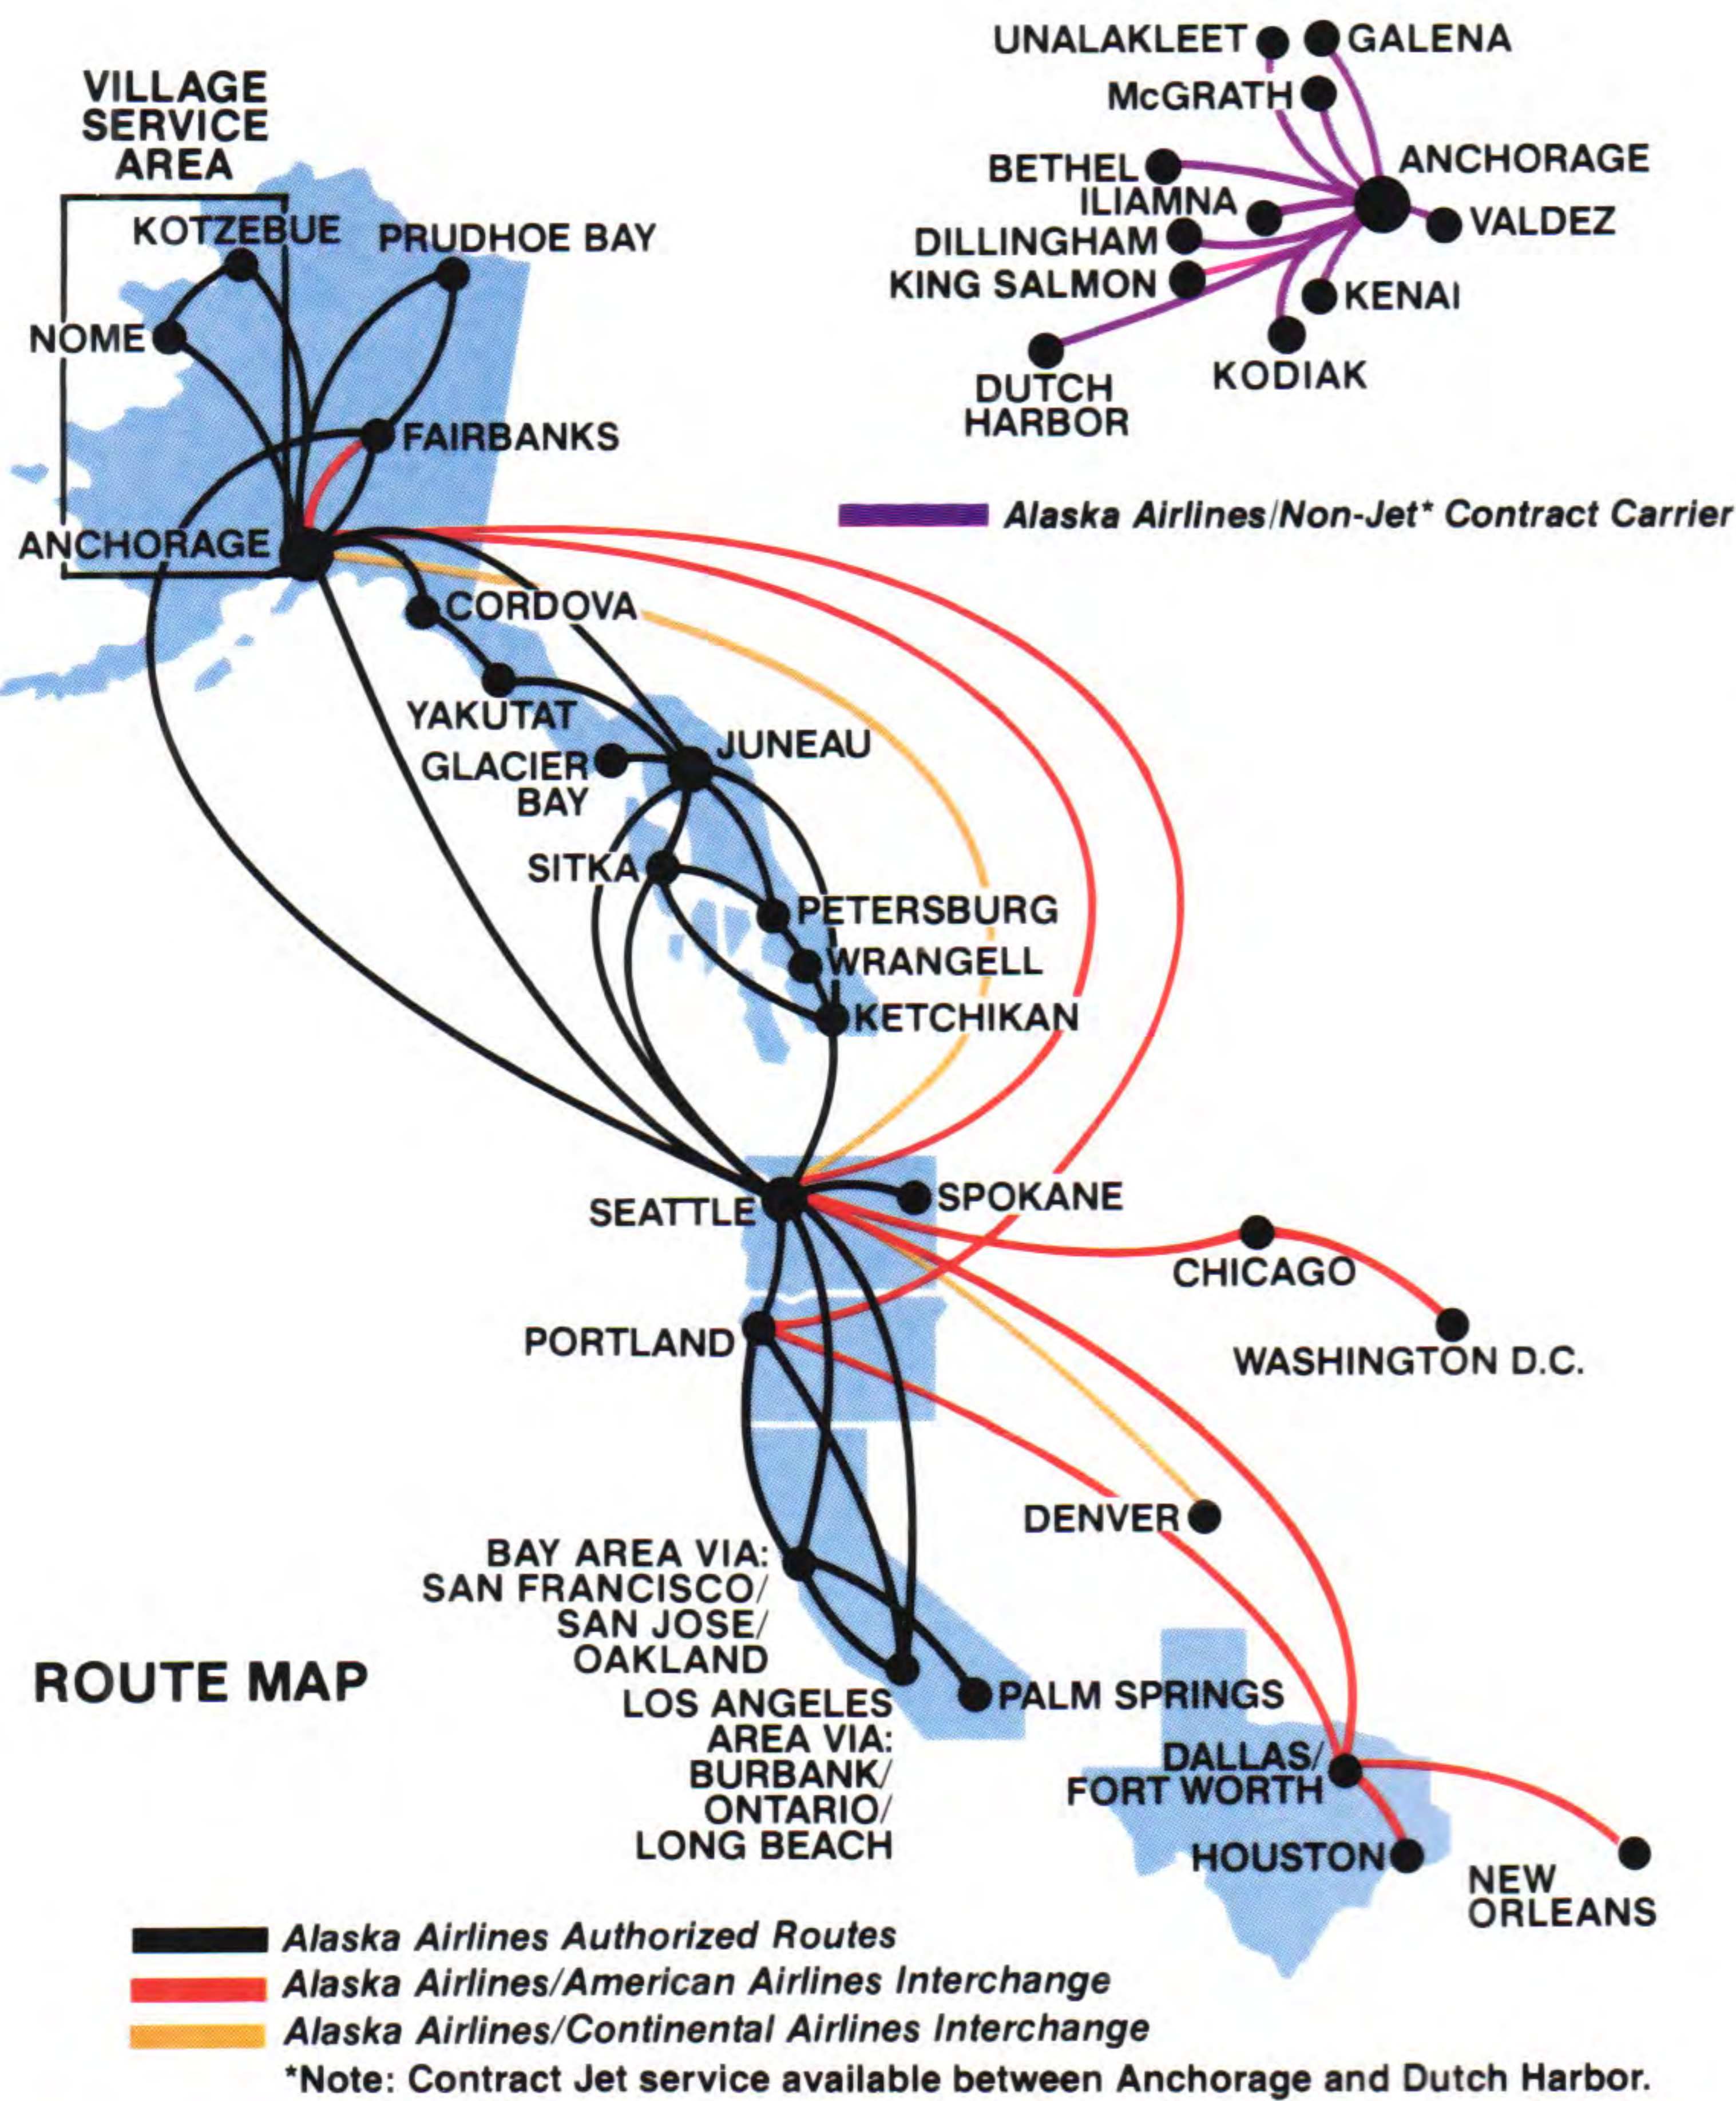

Weekdays, 7:00 am to 7:00 pm Pacific Time

Alaska Airlines

Fly with a happy face.

TIMETABLE

Effective
Mar. 15, 1984

Alaska Airlines

ALASKA · 1984
25 YEARS OF STATEHOOD

ALASKA AIRLINES RESERVATIONS AND TICKET OFFICES

ANNOUNCING NEW SERVICE TO: KING SALMON & DILLINGHAM

Nonstop service beginning April 15, 1984 between Anchorage, King Salmon and Dillingham with convenient connections to cities throughout Alaska and the Lower 48.

Flight Schedule (Effective 4/15/84)

Freq	Leave	Arrive	Flight	Stops Via	MI	Freq	Leave	Arrive	Flight	Stops Via	MI
ANCHORAGE To: 800-426-7464						KODIAK To: 800-426-7464					
DILLINGHAM						ANCHORAGE					
X7	10:30a	11:50a	AS 712	0		X7	6:45a	7:55a	AS 705	0	S
DUTCH HARBOR						DUTCH HARBOR					
X7	10:15a	12:25p	AS 700	0	L	X7	11:20a	12:30p	AS 707	0	
7	10:00a	1:00p	AS 700	0	L	X7	6:45a	12:25p	AS 705/AS 700	ANC	L
KODIAK						SEATTLE					
X7	9:45a	10:55a	AS 704	0	S	X7	6:45a	12:30p	AS 705/AS 92	ANC	B
X7	7:00p	8:10p	AS 706	0		KING SALMON To: 800-426-7464					
KING SALMON						ANCHORAGE					
X7	2:30p	3:30p	AS 714	0		X7	4:00p	5:00p	AS 715	0	
DILLINGHAM To: 800-426-7464						SEATTLE					
ANCHORAGE						SEATTLE To: 433-3100					
X7	12:30p	1:50p	AS 713	0		X7	4:00p	9:55p	AS 715/AS 90	ANC	D
SEATTLE						DILLINGHAM					
X7	12:30p	9:55p	AS 713/AS 90	ANC	D	X67	7:00a	11:50a	AS 81/AS 712	ANC	B
DUTCH HARBOR To: 800-426-7464						DUTCH HARBOR					
ANCHORAGE						KODIAK					
X7	1:15p	3:20p	AS 701	0	L	X67	7:00a	10:55a	AS 81/AS 704	ANC	B
7	2:00p	5:00p	AS 701	0	L	X7	4:00p	8:10p	AS 87/AS 706	ANC	D
KODIAK						KING SALMON					
X7	1:15p	8:10p	AS 701/AS 706	ANC	L	X7	11:10a	3:30p	AS 341/AS 714	ANC	L
7	2:00p	8:10p	AS 701/AS 706	ANC	L						
SEATTLE											
X7	1:15p	9:55p	AS 701/AS 90	ANC	LD						
7	2:00p	9:55p	AS 701/AS 90	ANC	LD						