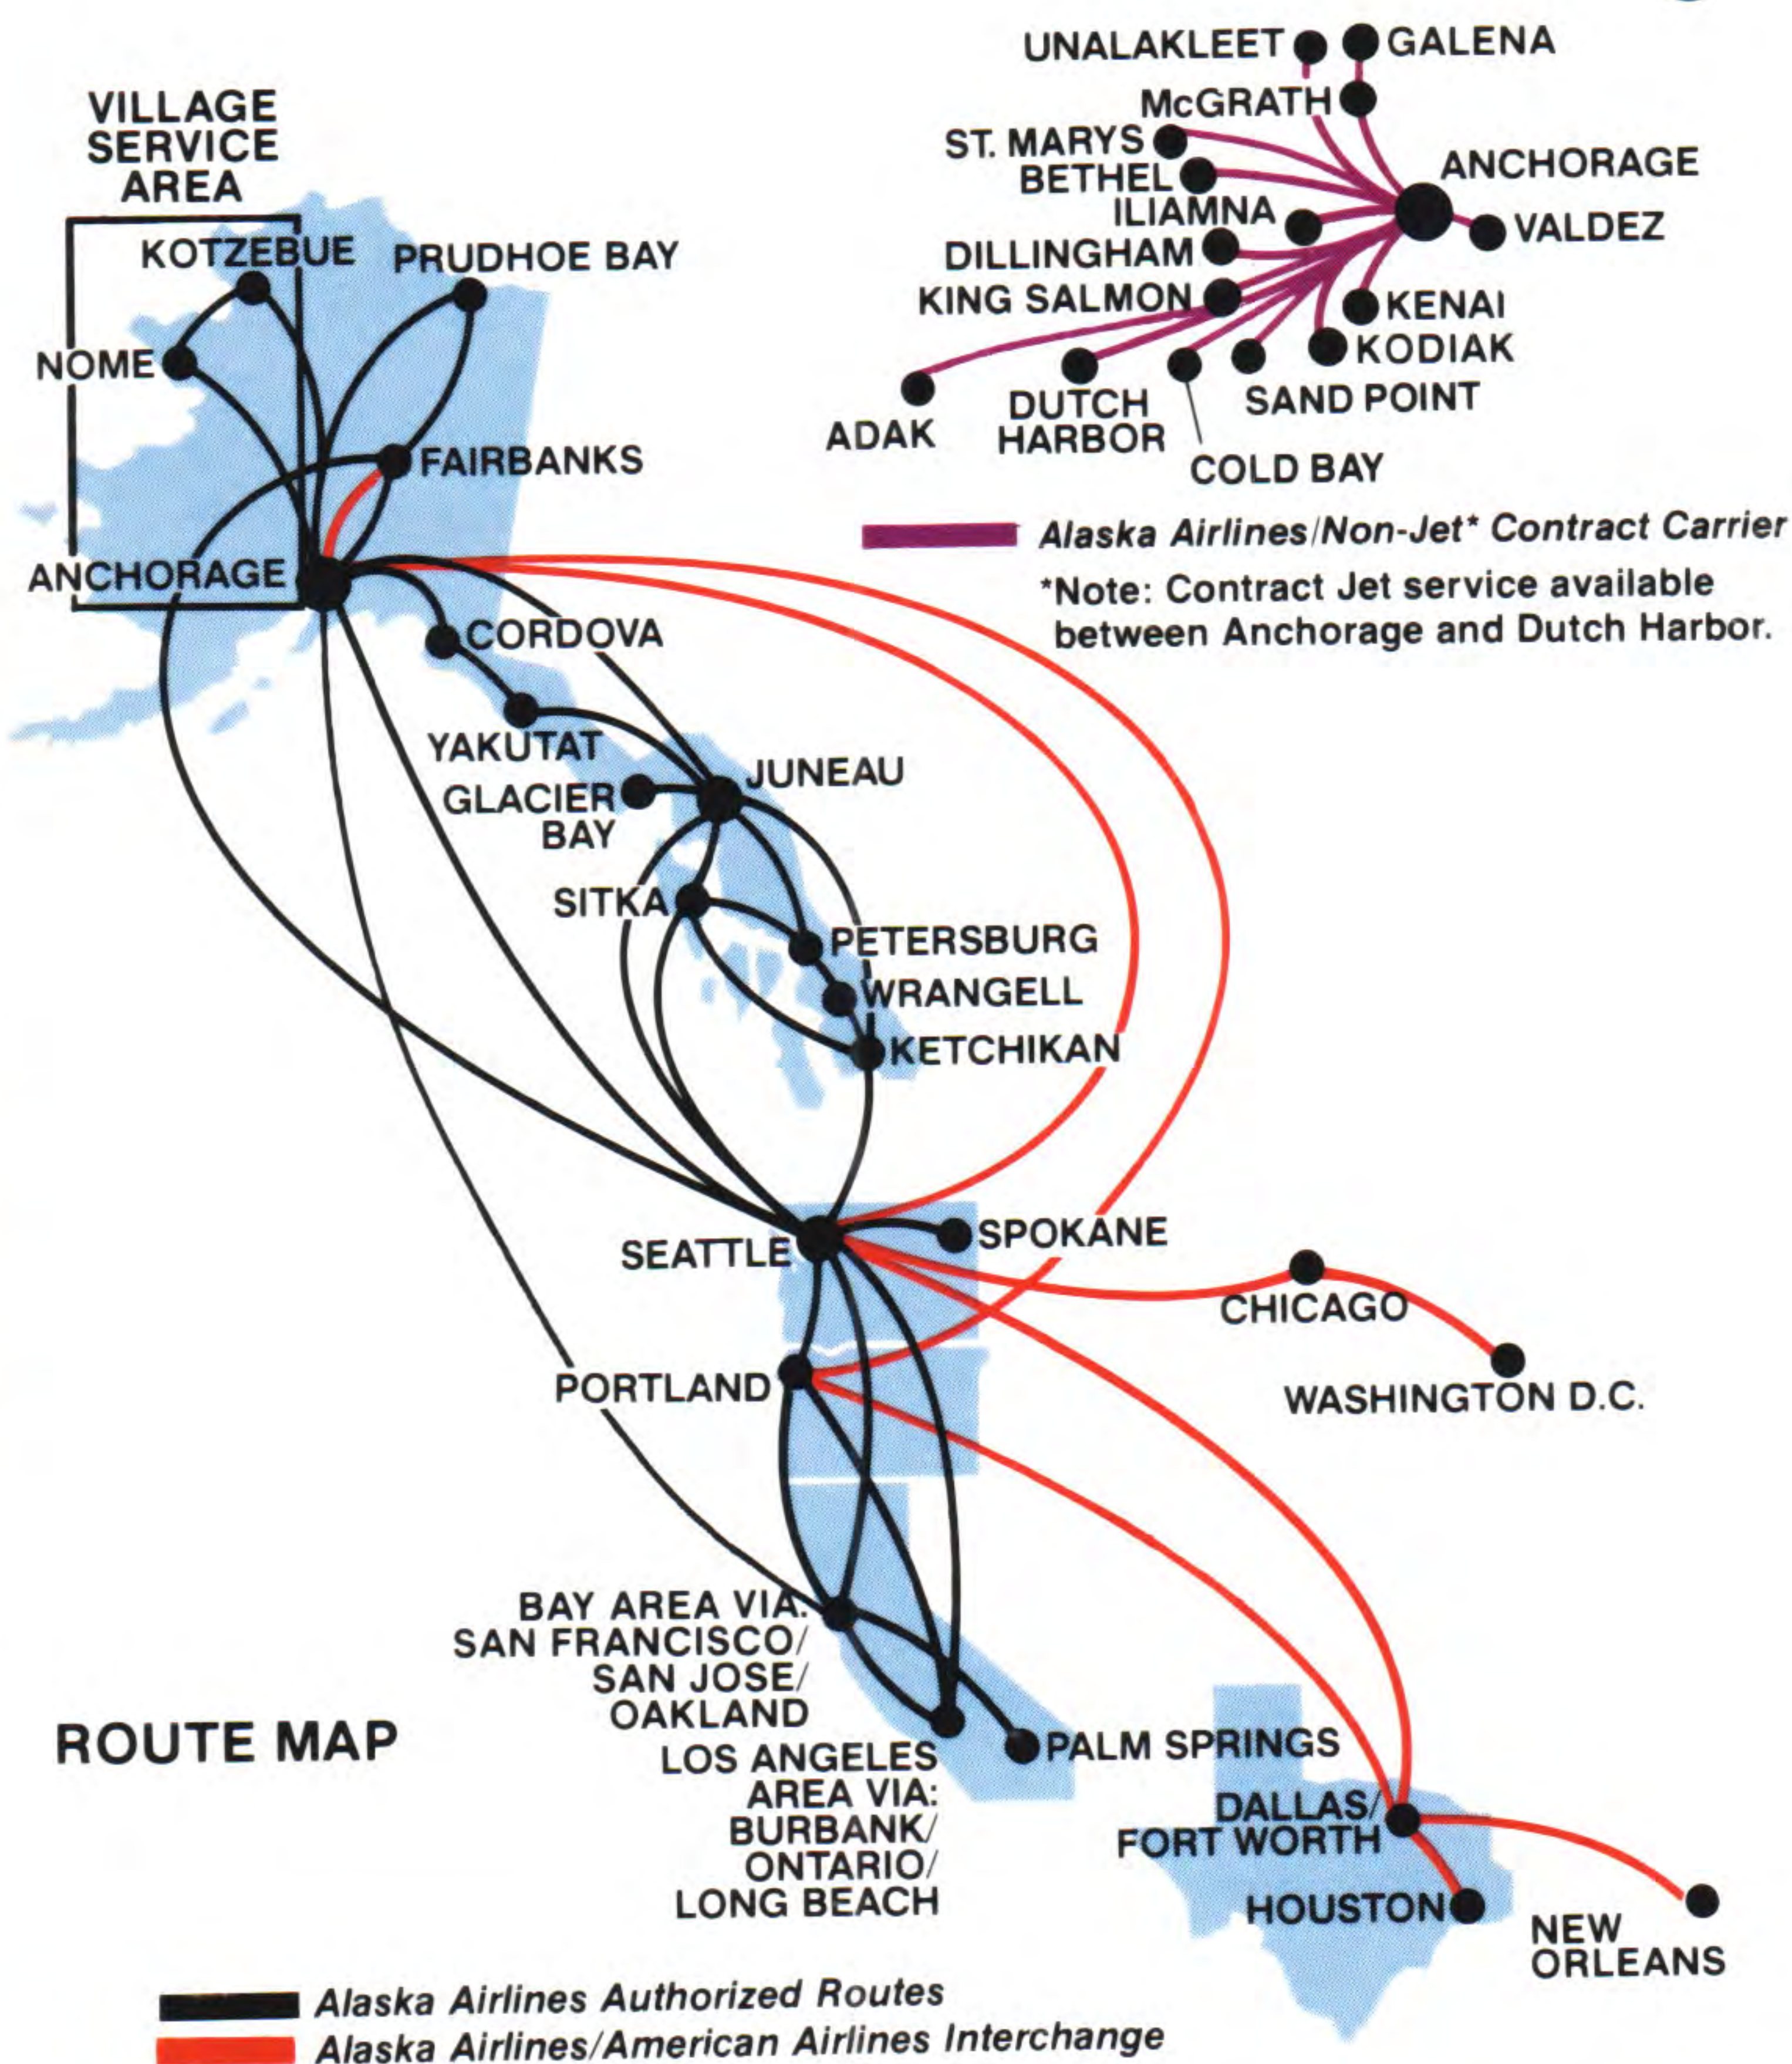

Alaska Airlines & Red Lion Inns Present

Gold in Your Weekend Bonus Program

Collect Free Gold
and Valuable 10%
Weekend Discount Coupons!

You can now earn weekend savings of up to 100% at Red Lion Inns—plus earn solid gold ingots from Alaska Airlines. Here's how:

At the end of each stay at any Red Lion Inn, you'll be given a Weekend Discount Coupon. Save it! Each one is worth a 10% discount on your deluxe guest room at any of our inns on Friday, Saturday or Sunday nights. You can redeem more than one coupon at a time, so your discount adds up. Two coupons are worth a 20% discount, three 30%, up to 10 coupons for a free night's stay. Certain restrictions apply, but the program is just that easy.

Plus take advantage of Alaska Airlines' Gold & Travel Mileage Incentive Program, which allows you to earn gold ingots and valuable travel awards based on mileage accumulated on Alaska Airlines. To enroll, simply call one of these toll-free numbers and identify yourself as a Red Lion Guest: outside Washington 800-942-9911; inside Washington 800-654-5669.

So start saving your coupons and take off for an exciting Red Lion Weekend. And take Alaska Airlines to get there!

RED LION INNS®
& THUNDERBIRD MOTOR INNS
For Reservations, Call Toll Free 800-547-8010

ANCHORAGE - SAN FRANCISCO NONSTOP SERVICE

SOUTHBOUND Flight AS 86			NORTHBOUND Flight AS 83		
Depart	Anchorage	1:10p	Depart	Ontario	7:05a
Arrive	San Francisco	6:30p	Arrive	San Francisco	8:15a
Depart	San Francisco	7:05p	Depart	San Francisco	8:50a
Arrive	Ontario	8:10p	Arrive	Anchorage	12:30p