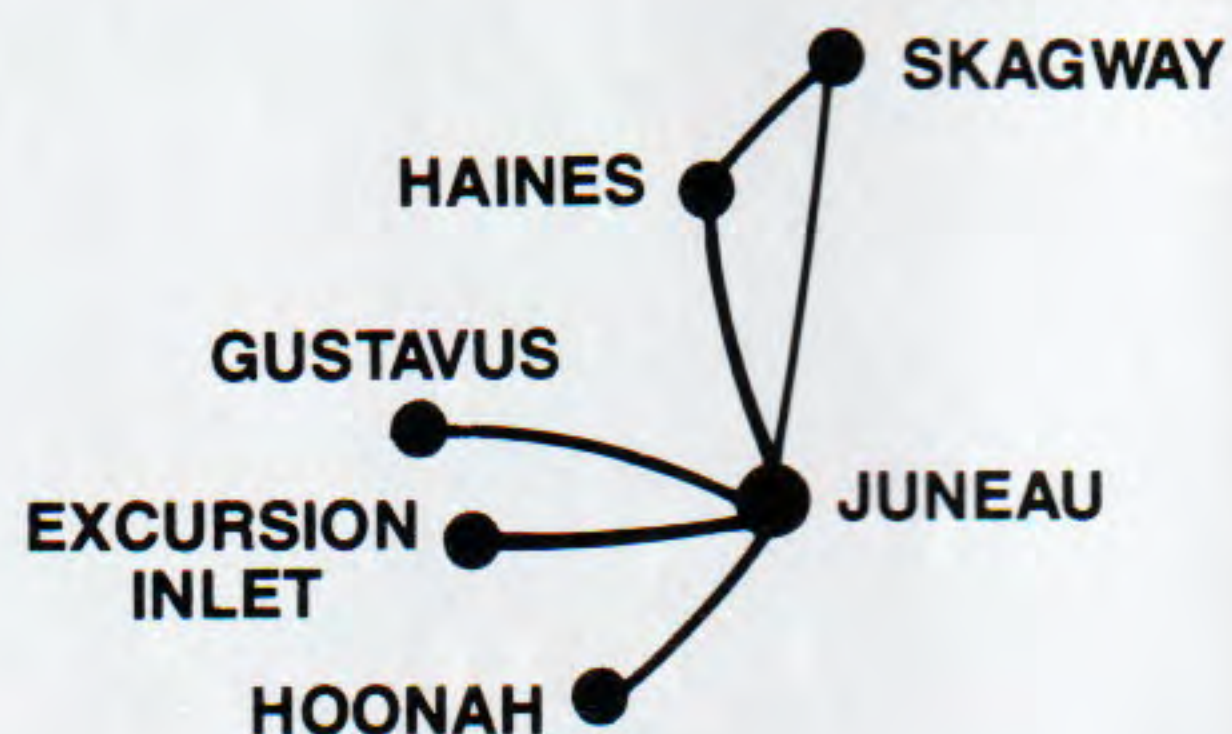

Outside Alaska

800-331-1212

For reservations within Alaska:
Call your nearest Avis station.

Photo by Rob Stapleton

Effective
Feb. 1, 1985

Alaska Airlines

TIMETABLE

**BOISE: ALASKA AIRLINES
NEWEST DESTINATION**

AIRPAC, INC.

Alaska Airlines and the 4 contract air carriers shown above are working together cooperatively to provide convenient passenger and cargo service throughout Alaska. Together we provide convenient flight schedules, making connections quick and simple with competitive passenger fares and cargo rates to more Alaska destinations. Flight numbers and airline codes have been merged and listed in this timetable to offer easier reservations and ticketing capabilities. The Alaska commuter service makes an additional 19 communities available for the convenience of Alaska Airlines travelers flying to/from or within Alaska.

For reservations on any or all of the Alaska commuters contact Alaska Airlines Reservations. Alaska commuter flights are designated by Alaska Airlines flight numbers AS500 through AS999.

Alaska Airlines contract carriers also serve village communities throughout western Alaska. For exact flight information, refer to the Alaska Airlines Village Service Timetable.