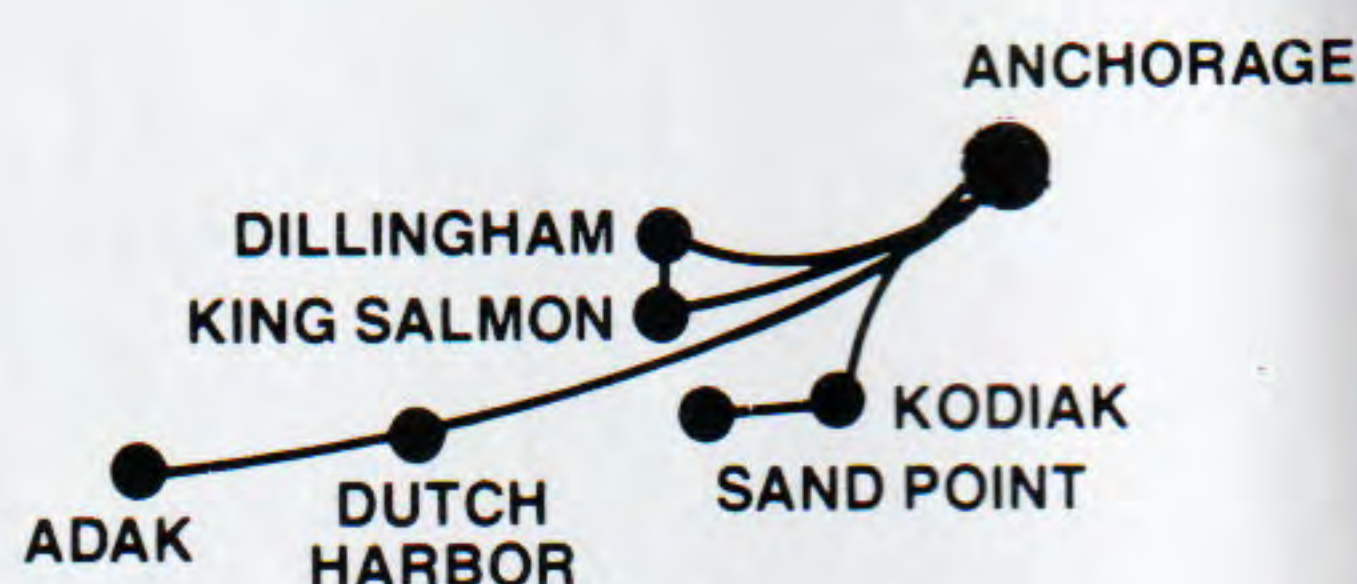

Outside Alaska

800-331-1212

For reservations within Alaska:
Call your nearest Avis station.

Photo by Rob Stapleton

Effective
Feb. 1, 1985

Alaska Airlines

TIMETABLE

**BOISE: ALASKA AIRLINES
NEWEST DESTINATION**

AIRPAC, INC.

Alaska Airlines and the 4 contract air carriers shown above are working together cooperatively to provide convenient passenger and cargo service throughout Alaska. Together we provide convenient flight schedules, making connections quick and simple with competitive passenger fares and cargo rates to more Alaska destinations. Flight numbers and airline codes have been merged and listed in this timetable to offer easier reservations and ticketing capabilities. The Alaska commuter service makes an additional 19 communities available for the convenience of Alaska Airlines travelers flying to/from or within Alaska.