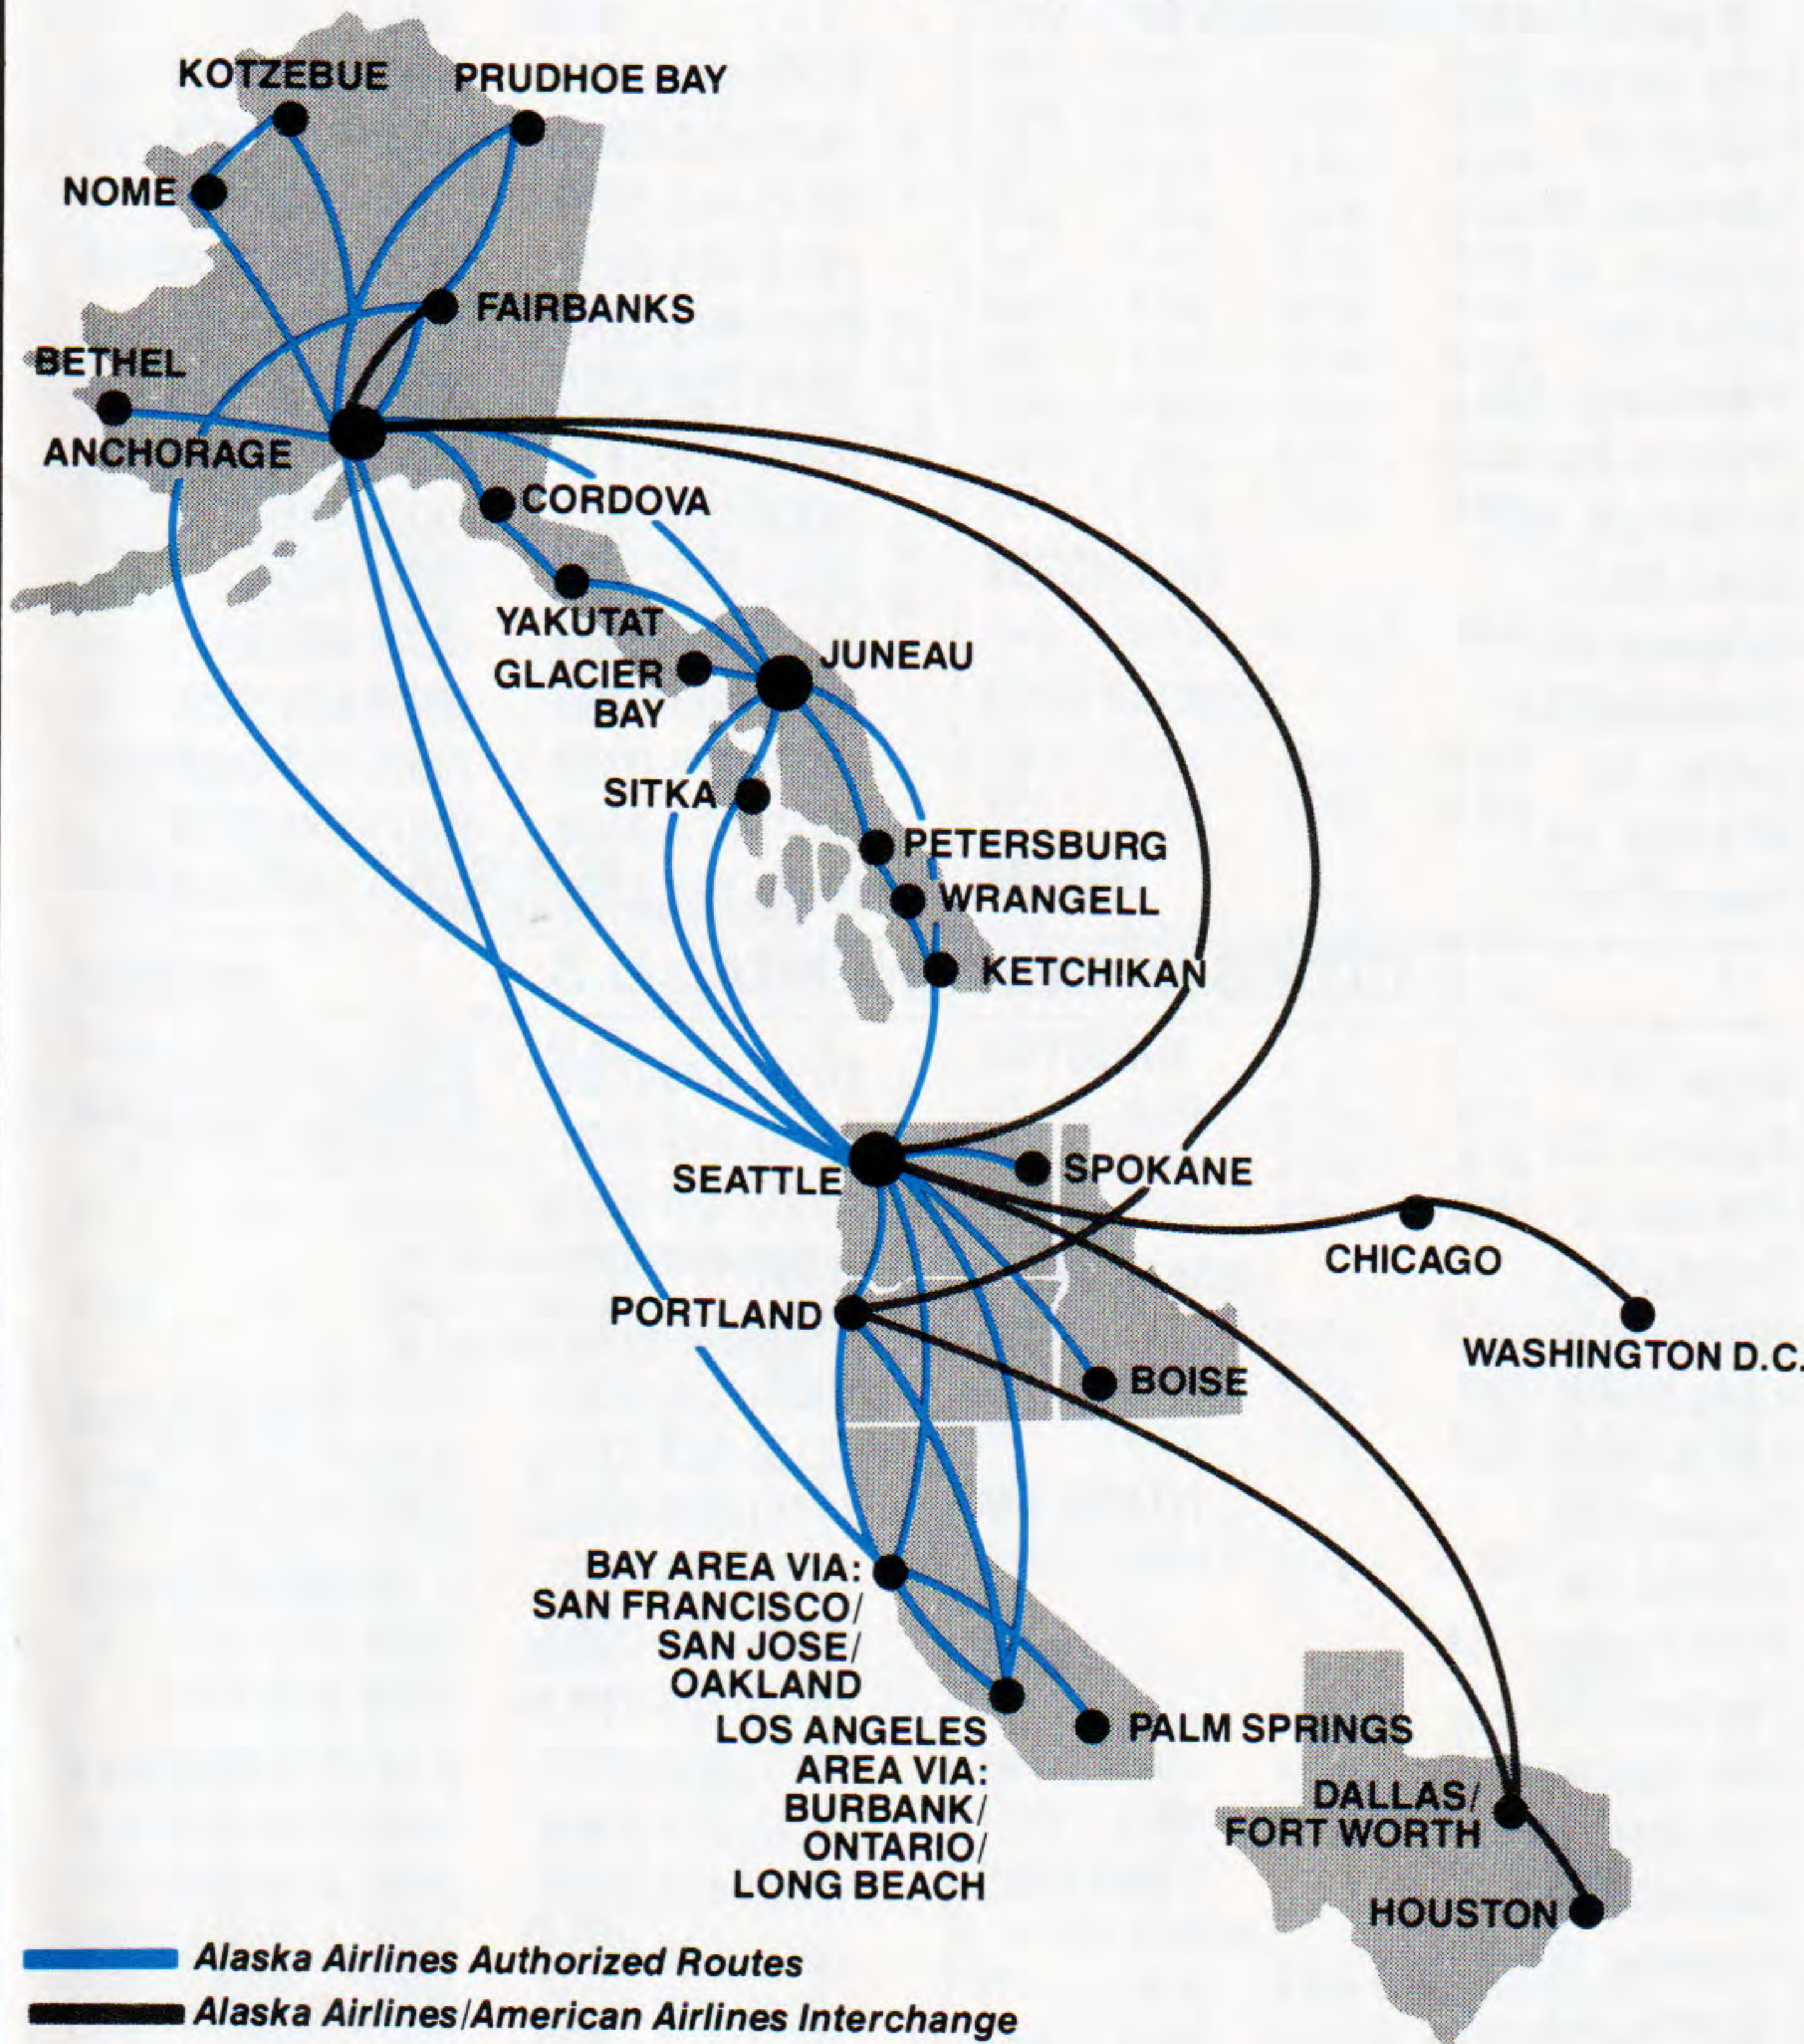

AIRPAC, INC.

Alaska Airlines and the 4 contract air carriers shown above are working together cooperatively to provide convenient passenger and cargo service throughout Alaska. Together we provide convenient flight schedules, making connections quick and simple with competitive passenger fares and cargo rates to more Alaska destinations. Flight numbers and airline codes have been merged and listed in this timetable to offer easier reservations and ticketing capabilities. The Alaska commuter service makes an additional 19 communities available for the convenience of Alaska Airlines travelers flying to/from or within Alaska.

For reservations on any or all of the Alaska commuters contact Alaska Airlines Reservations. Alaska commuter flights are designated by Alaska Airlines flight numbers AS500 through AS999.

Alaska Airlines contract carriers also serve village communities throughout western Alaska. For exact flight information, refer to the Alaska Airlines Village Service Timetable.

Alaska Airlines

Gold Coast SERVICE

TOLL FREE RESERVATIONS

800-426-0333

For Local Numbers See Next Page

ROUTE MAP

Alaska Airlines subcontract carrier operated routes, see opposing page.
Call Alaska Airlines reservations for additional village service information.