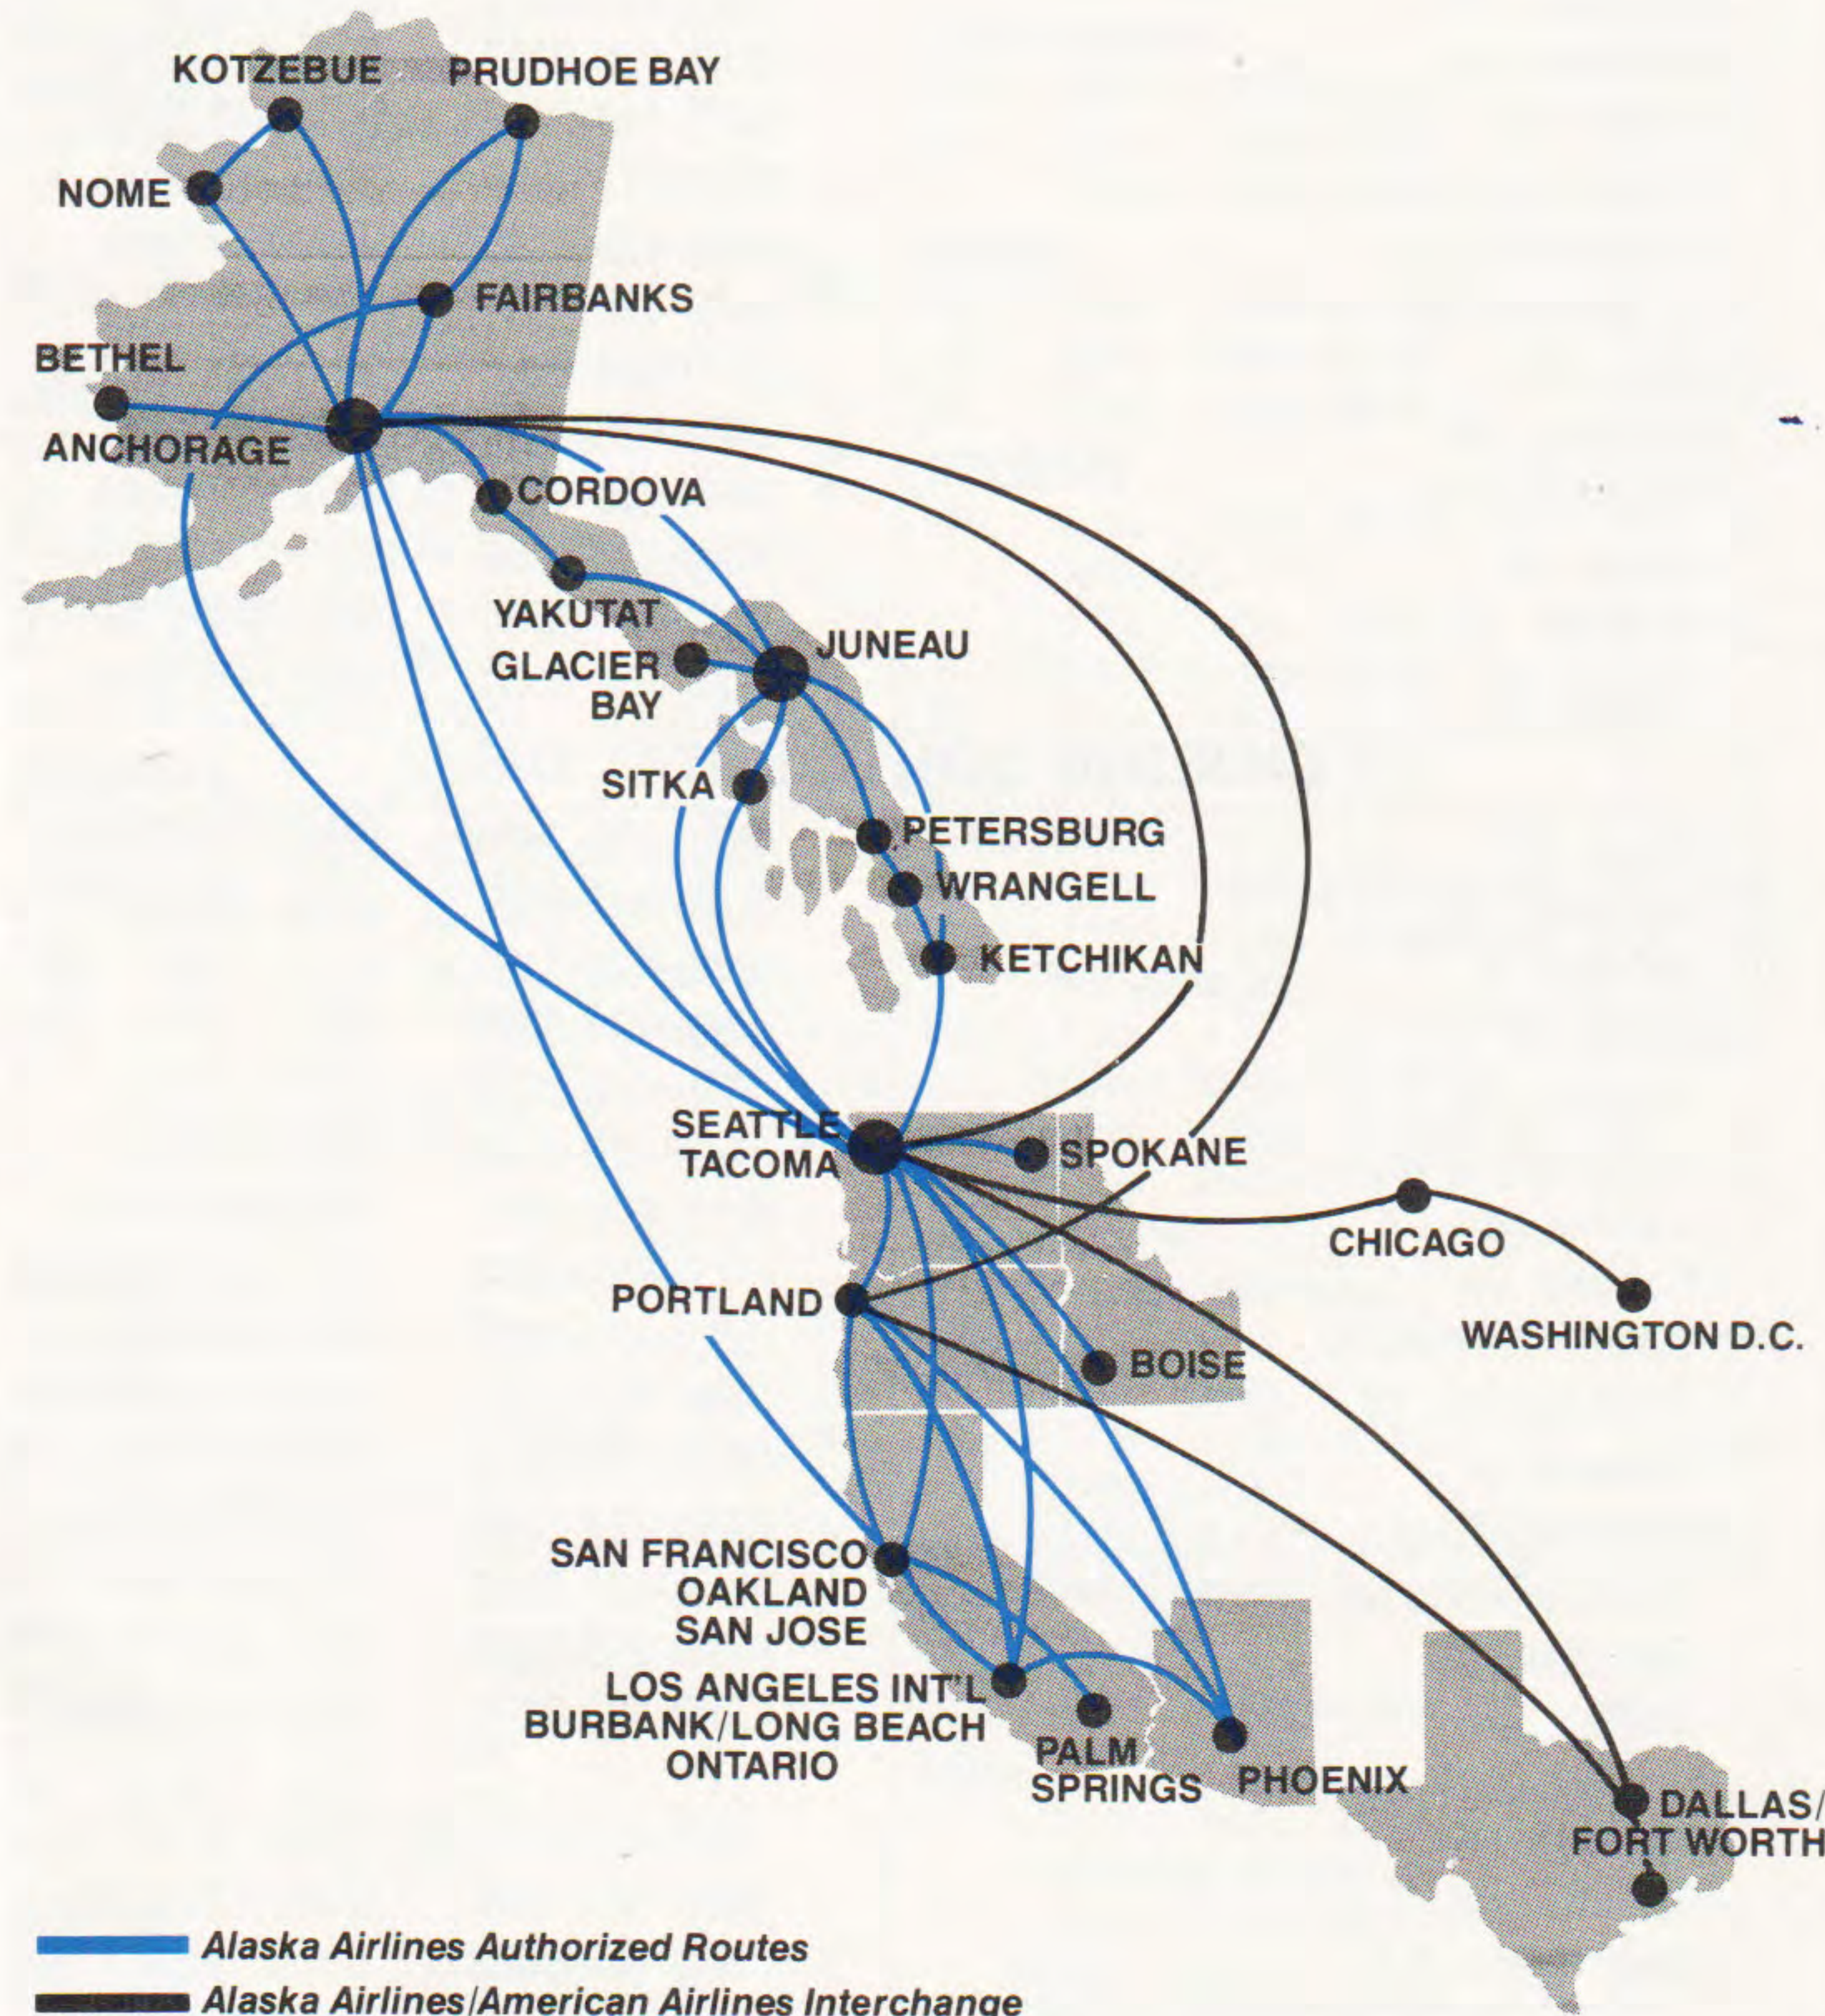

ROUTE MAP

RESPONSIBILITY OF DEPARTURES, ARRIVALS, CONNECTIONS

Alaska Airlines will not be responsible for damages resulting from the failure to depart or arrive at times stated in this timetable, nor for errors herein, nor for failure to make connections with planes of other lines or this company. Schedules or meal service subject to change without notice.