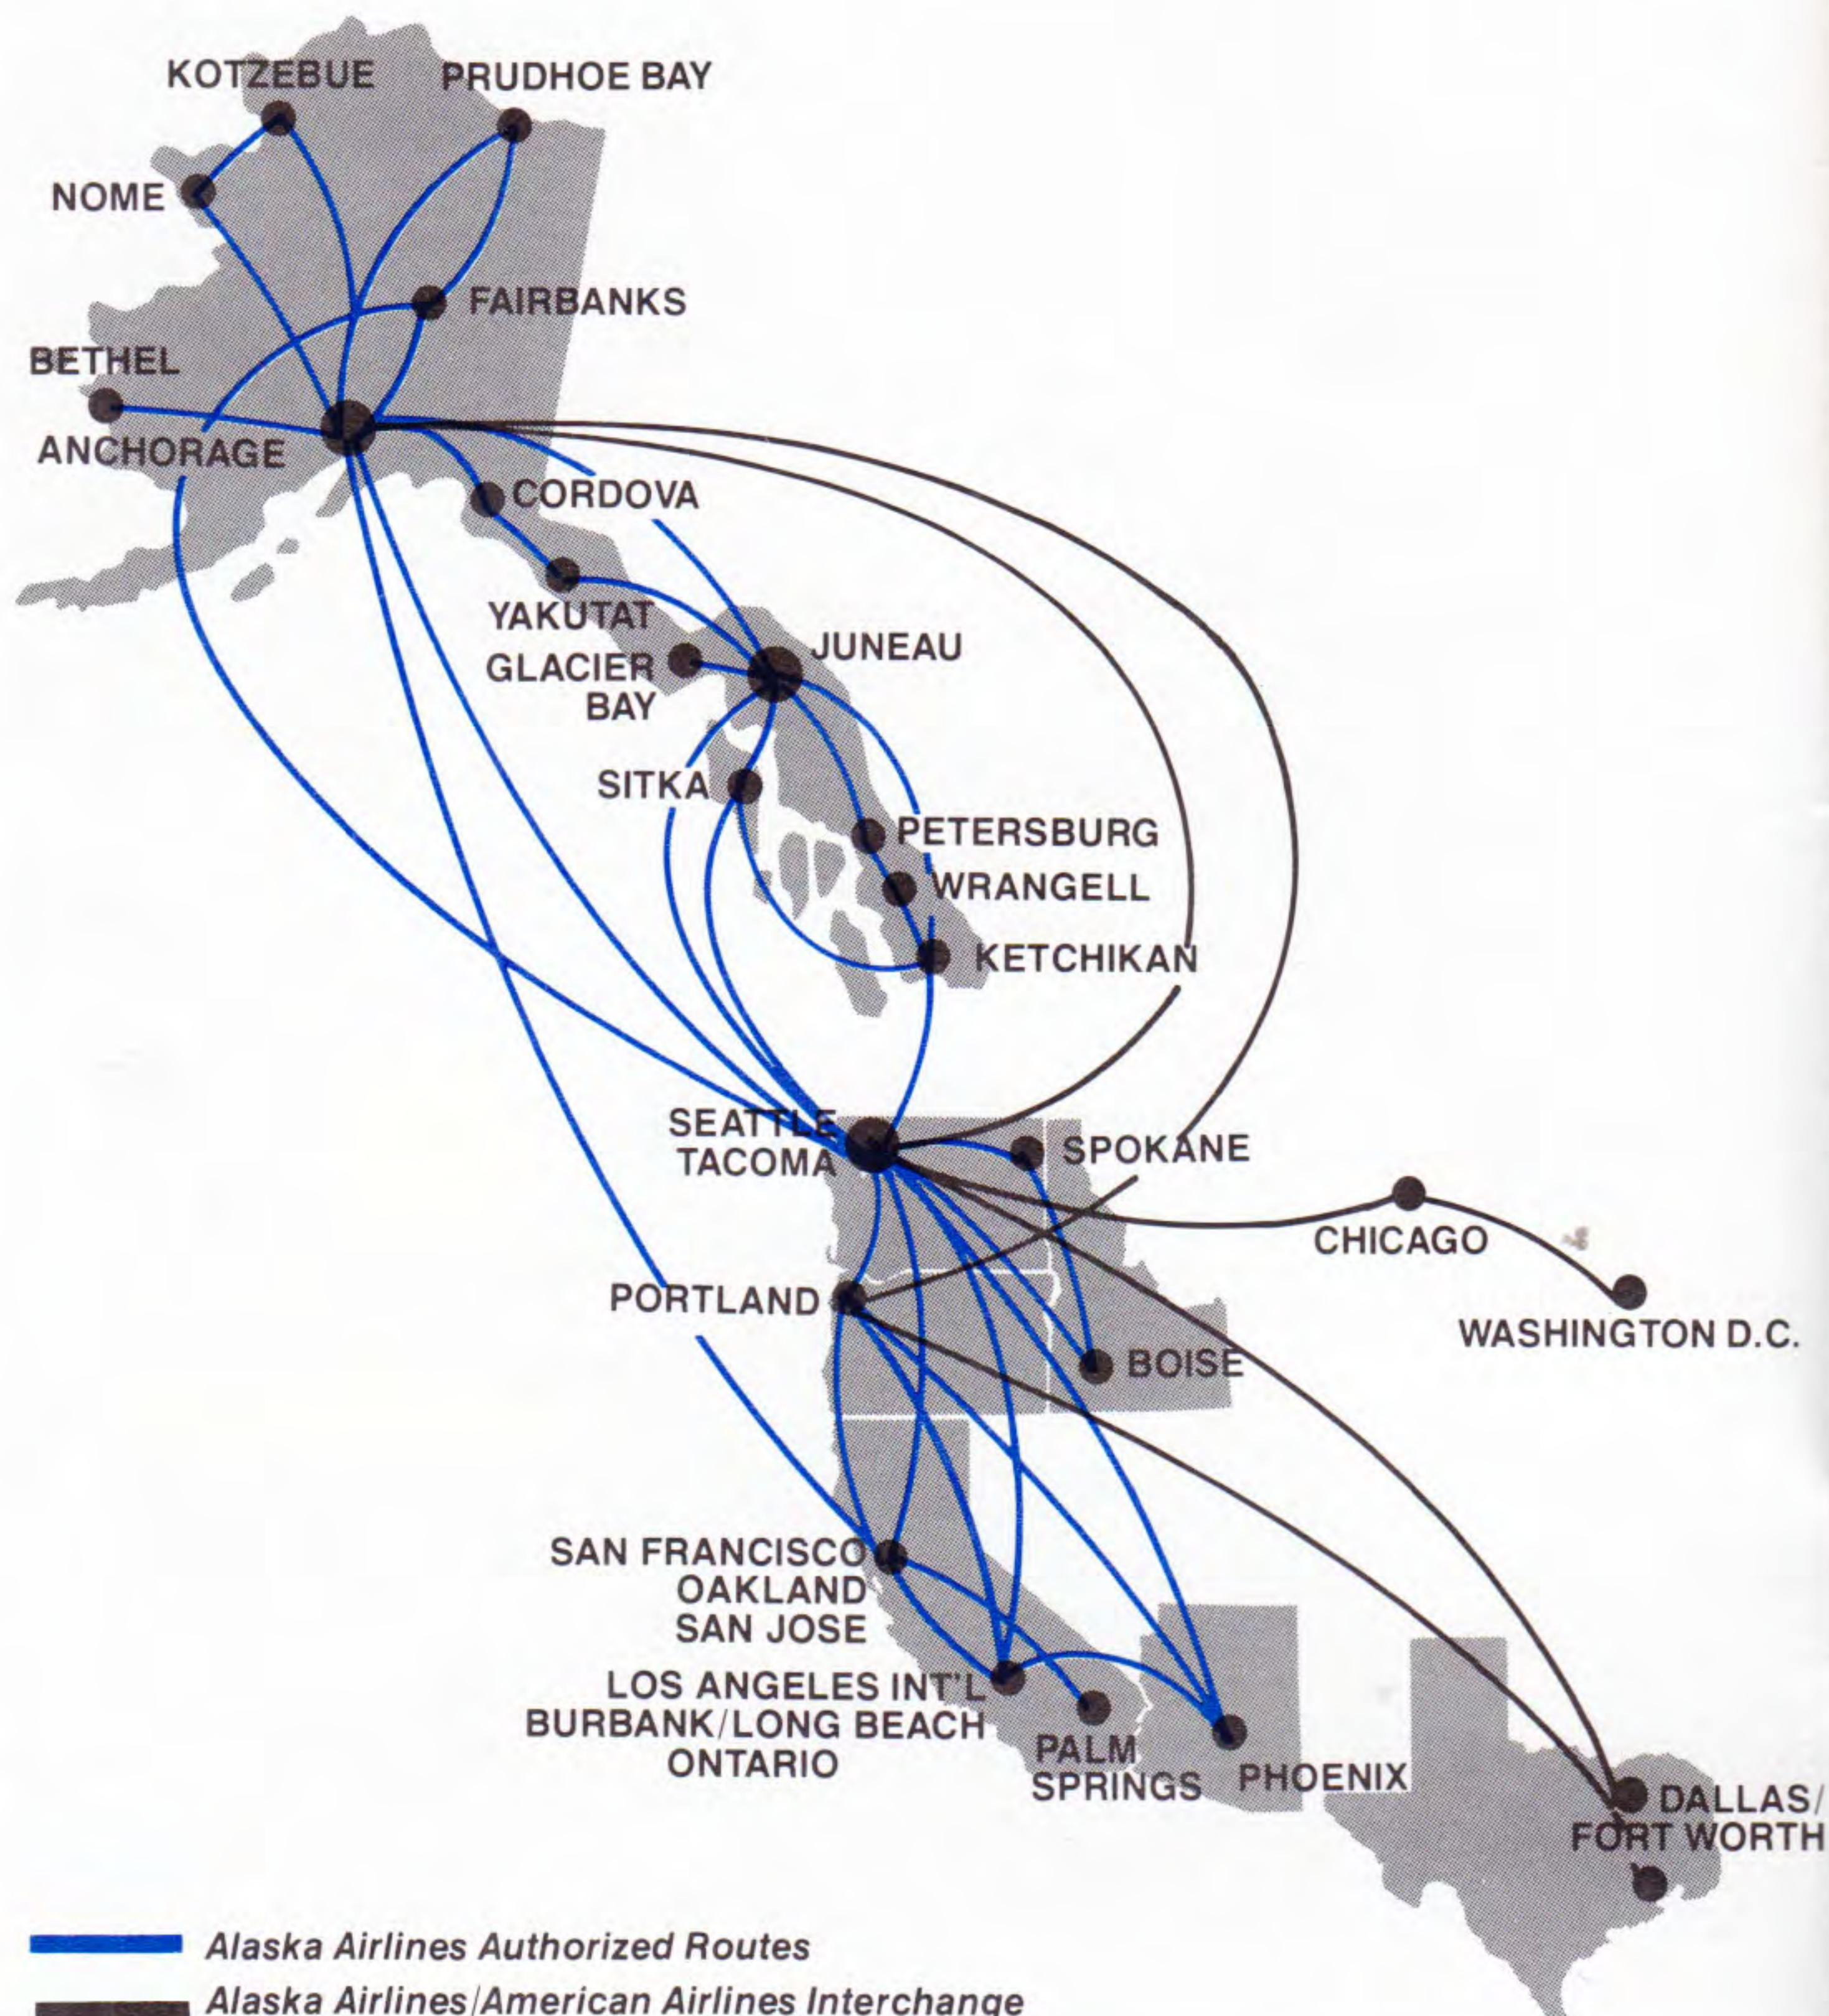

T I M E T A B L E

Alaska Airlines

EFFECTIVE JUNE 3, 1985

Alaska Airlines Now Serving
Los Angeles Int'l Airport (LAX)

**GREAT ALASKA VACATIONS
FROM THE AIRLINE
THAT KNOWS ALASKA BEST.**

Majestic Mt. McKinley

Alaska Airlines

ST/85

T I M E T A B L E

Alaska Airlines

EFFECTIVE JUNE 3, 1985

**Alaska Airlines Now Serving
Los Angeles Int'l Airport (LAX)**

Alaska Airlines

Gold Coast SERVICE

TOLL FREE RESERVATIONS

800-426-0333

For Local Numbers See Next Page

ROUTE MAP

RESPONSIBILITY OF DEPARTURES, ARRIVALS, CONNECTIONS

Alaska Airlines will not be responsible for damages resulting from the failure to depart or arrive at times stated in this timetable, nor for errors herein, nor for failure to make connections with planes of other lines or this company. Schedules or meal service subject to change without notice.