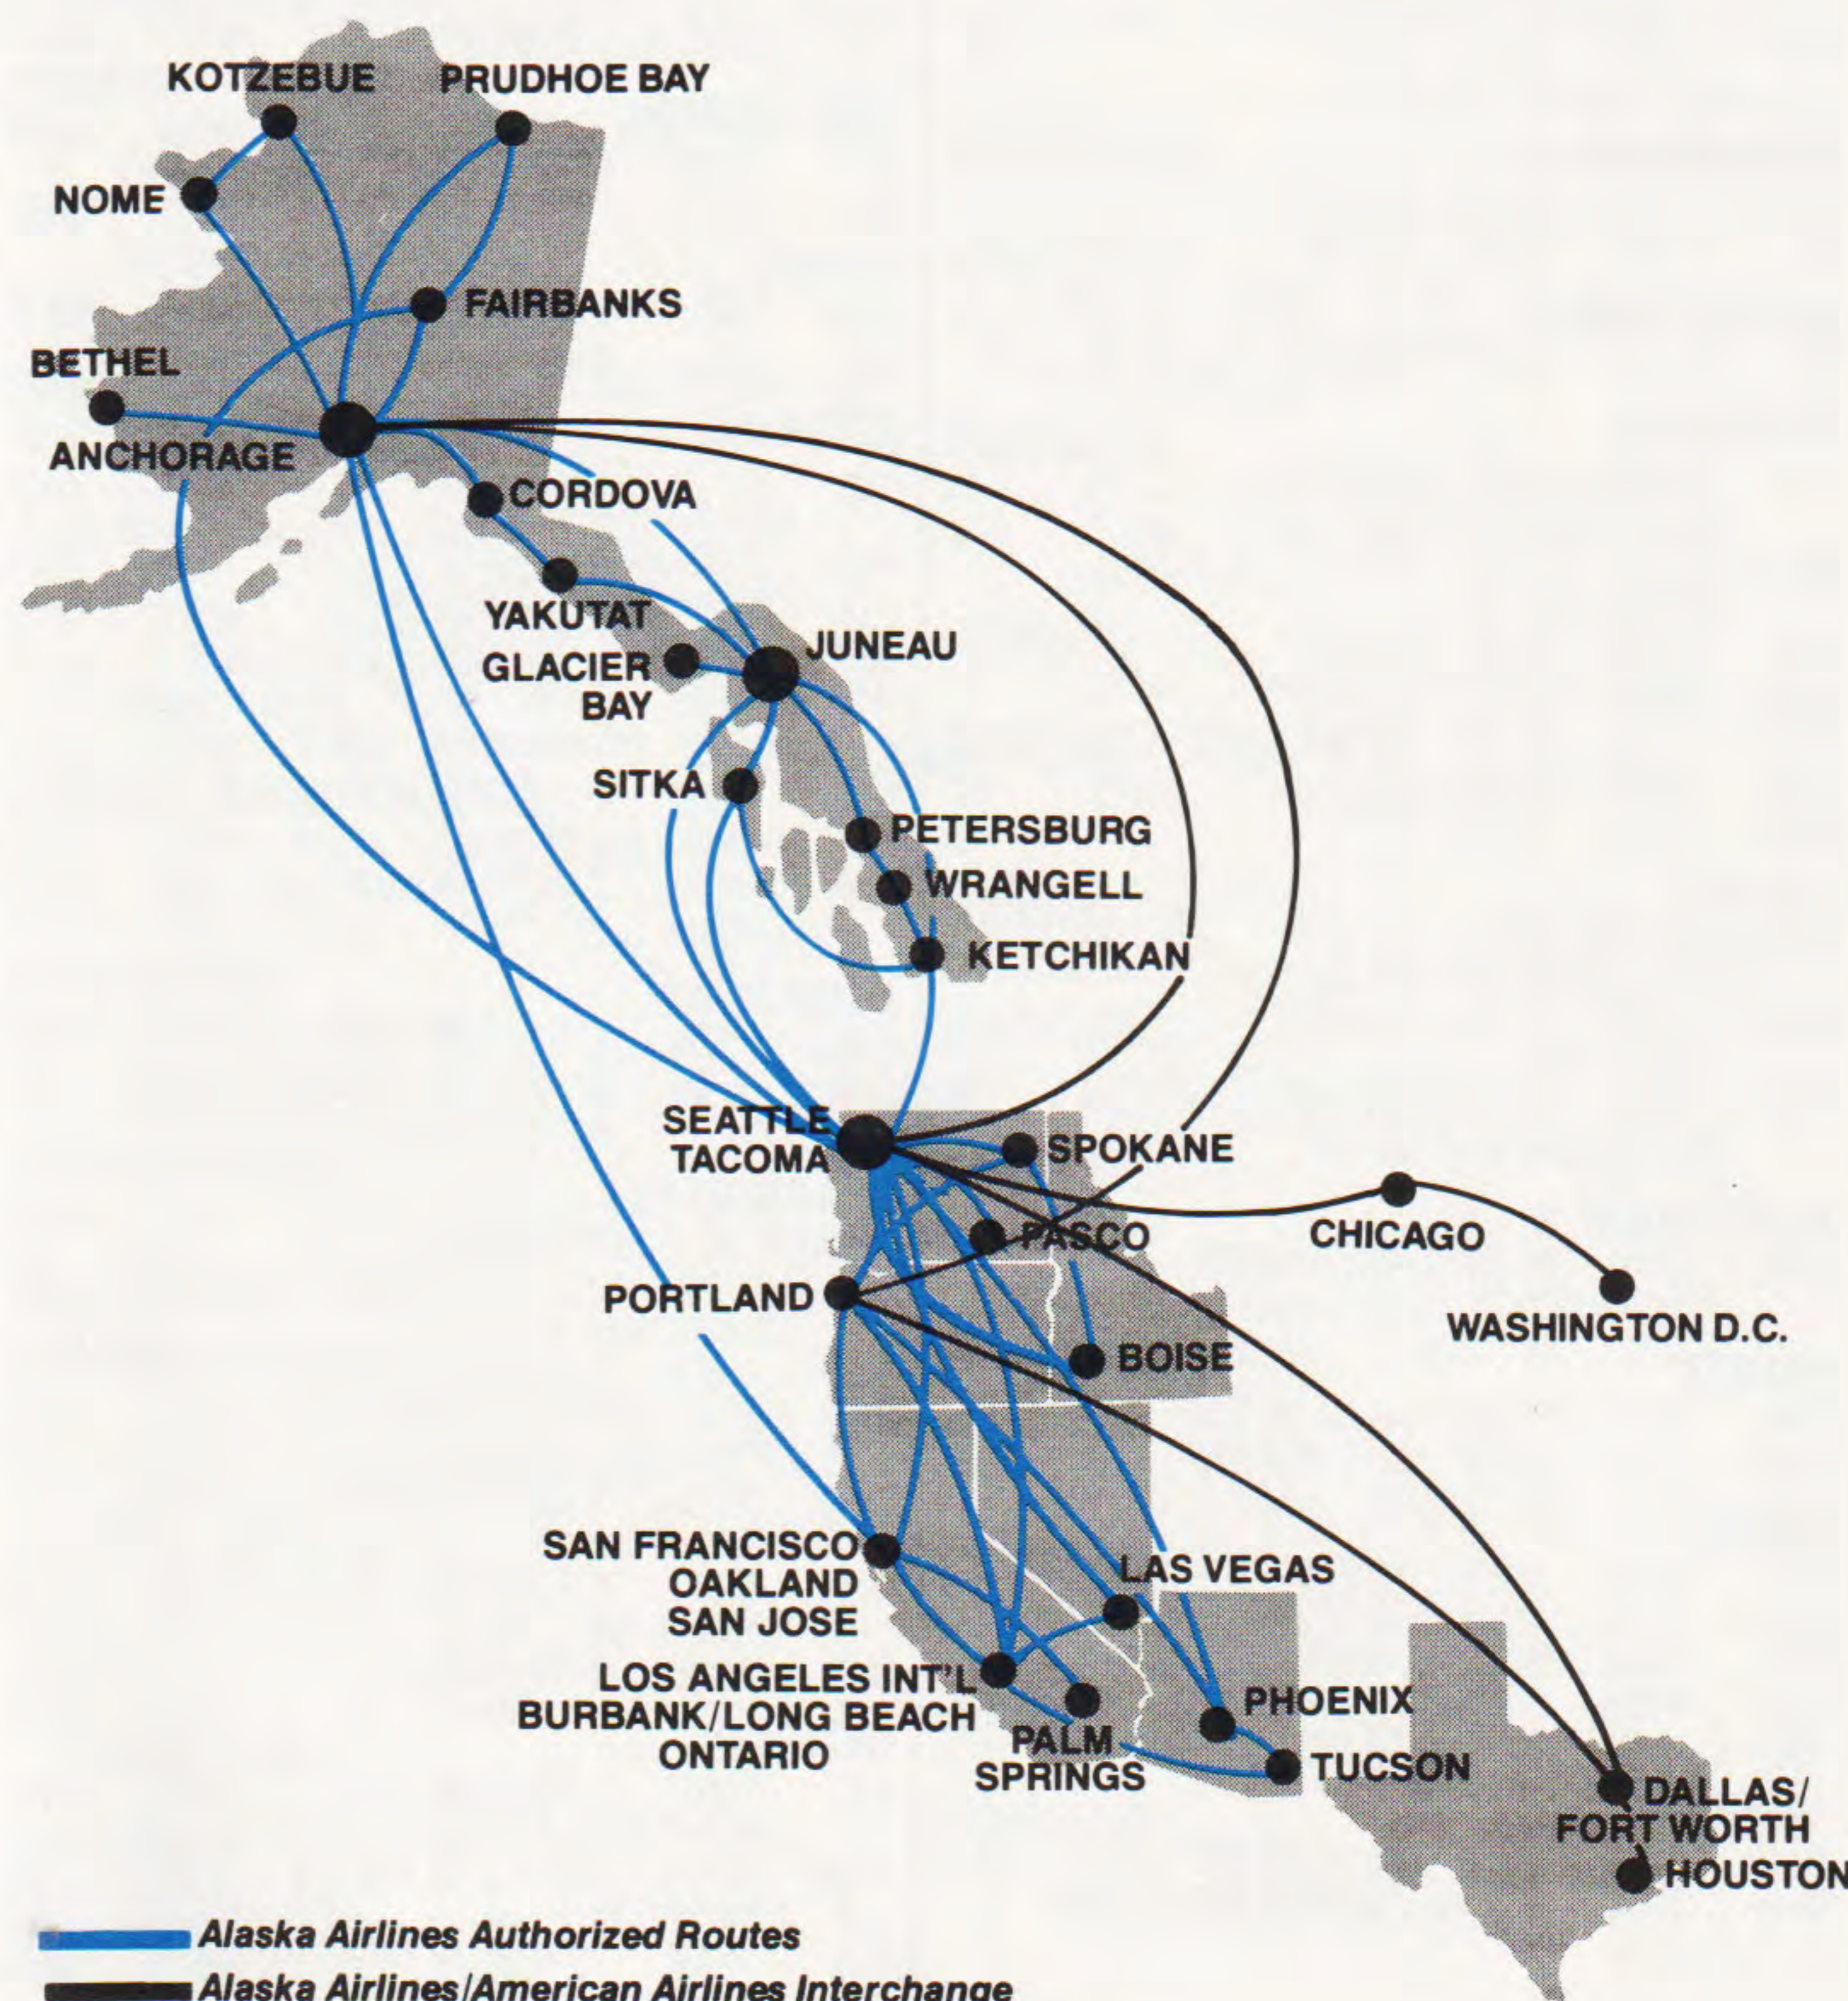

Alaska Airlines

Gold Coast SERVICE

TOLL FREE RESERVATIONS

800-426-0333

For Local Numbers See Next Page

ROUTE MAP