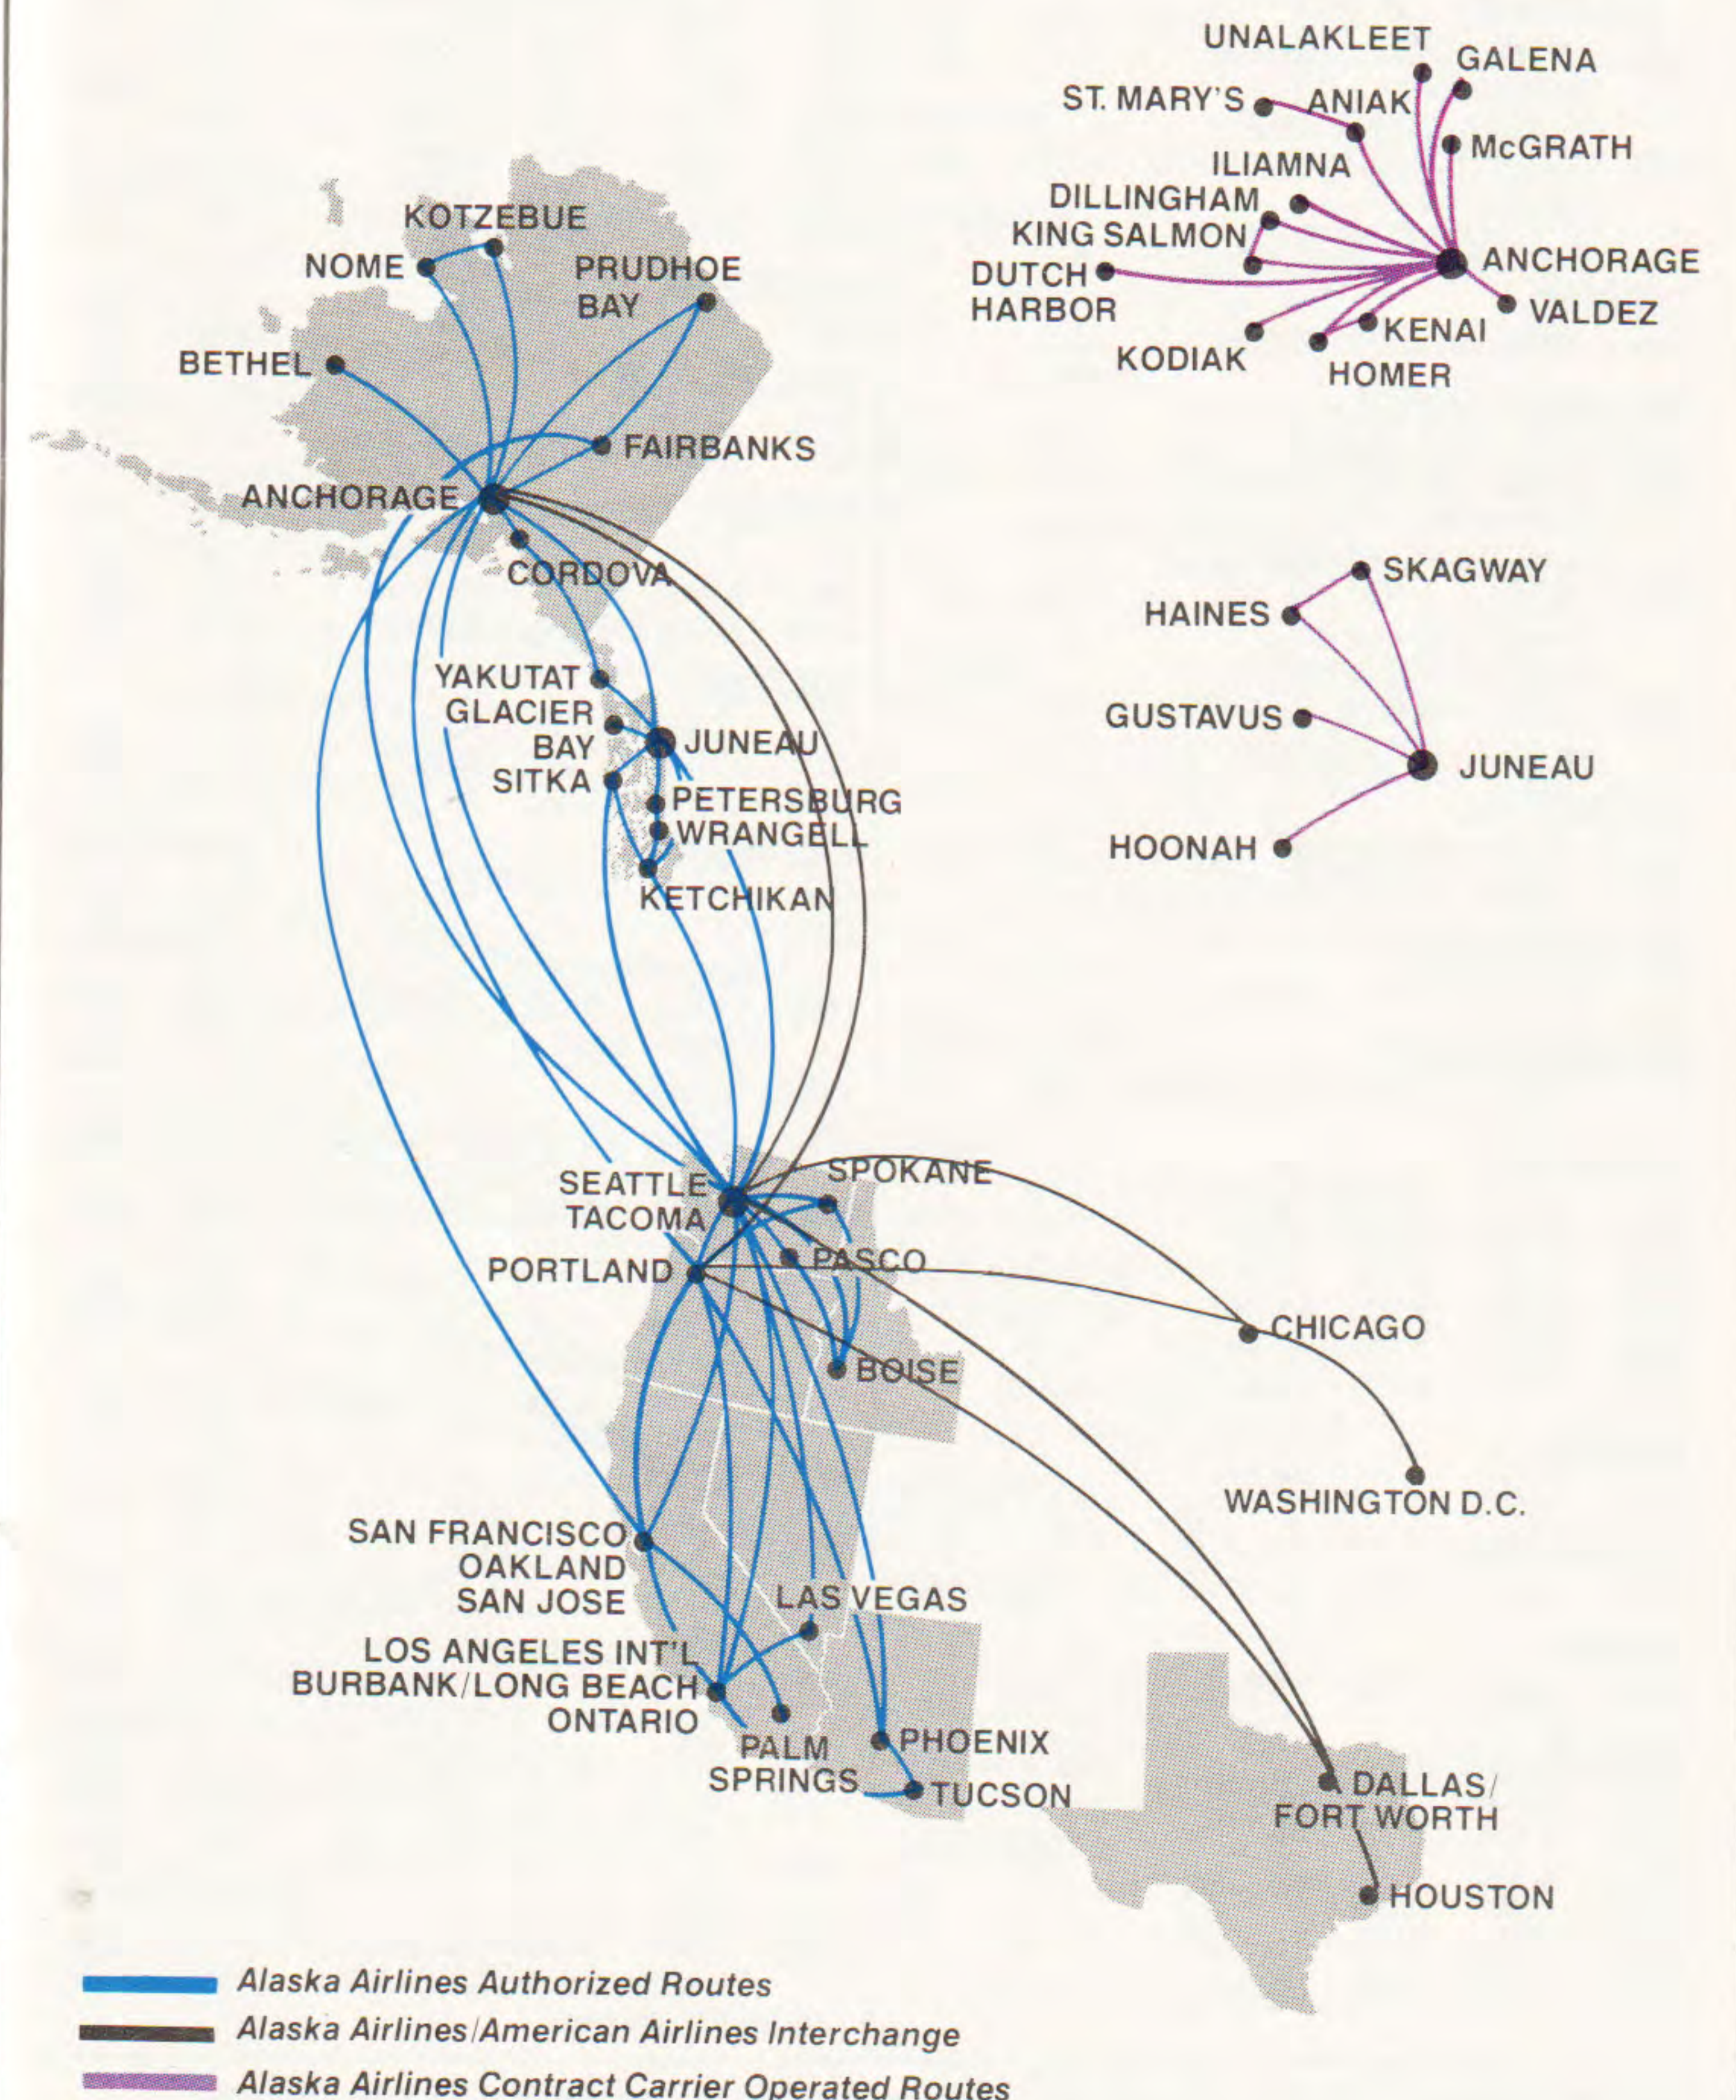

Alaska Airlines

Gold Coast SERVICE

TOLL FREE RESERVATIONS 800-426-0333

ROUTE MAP