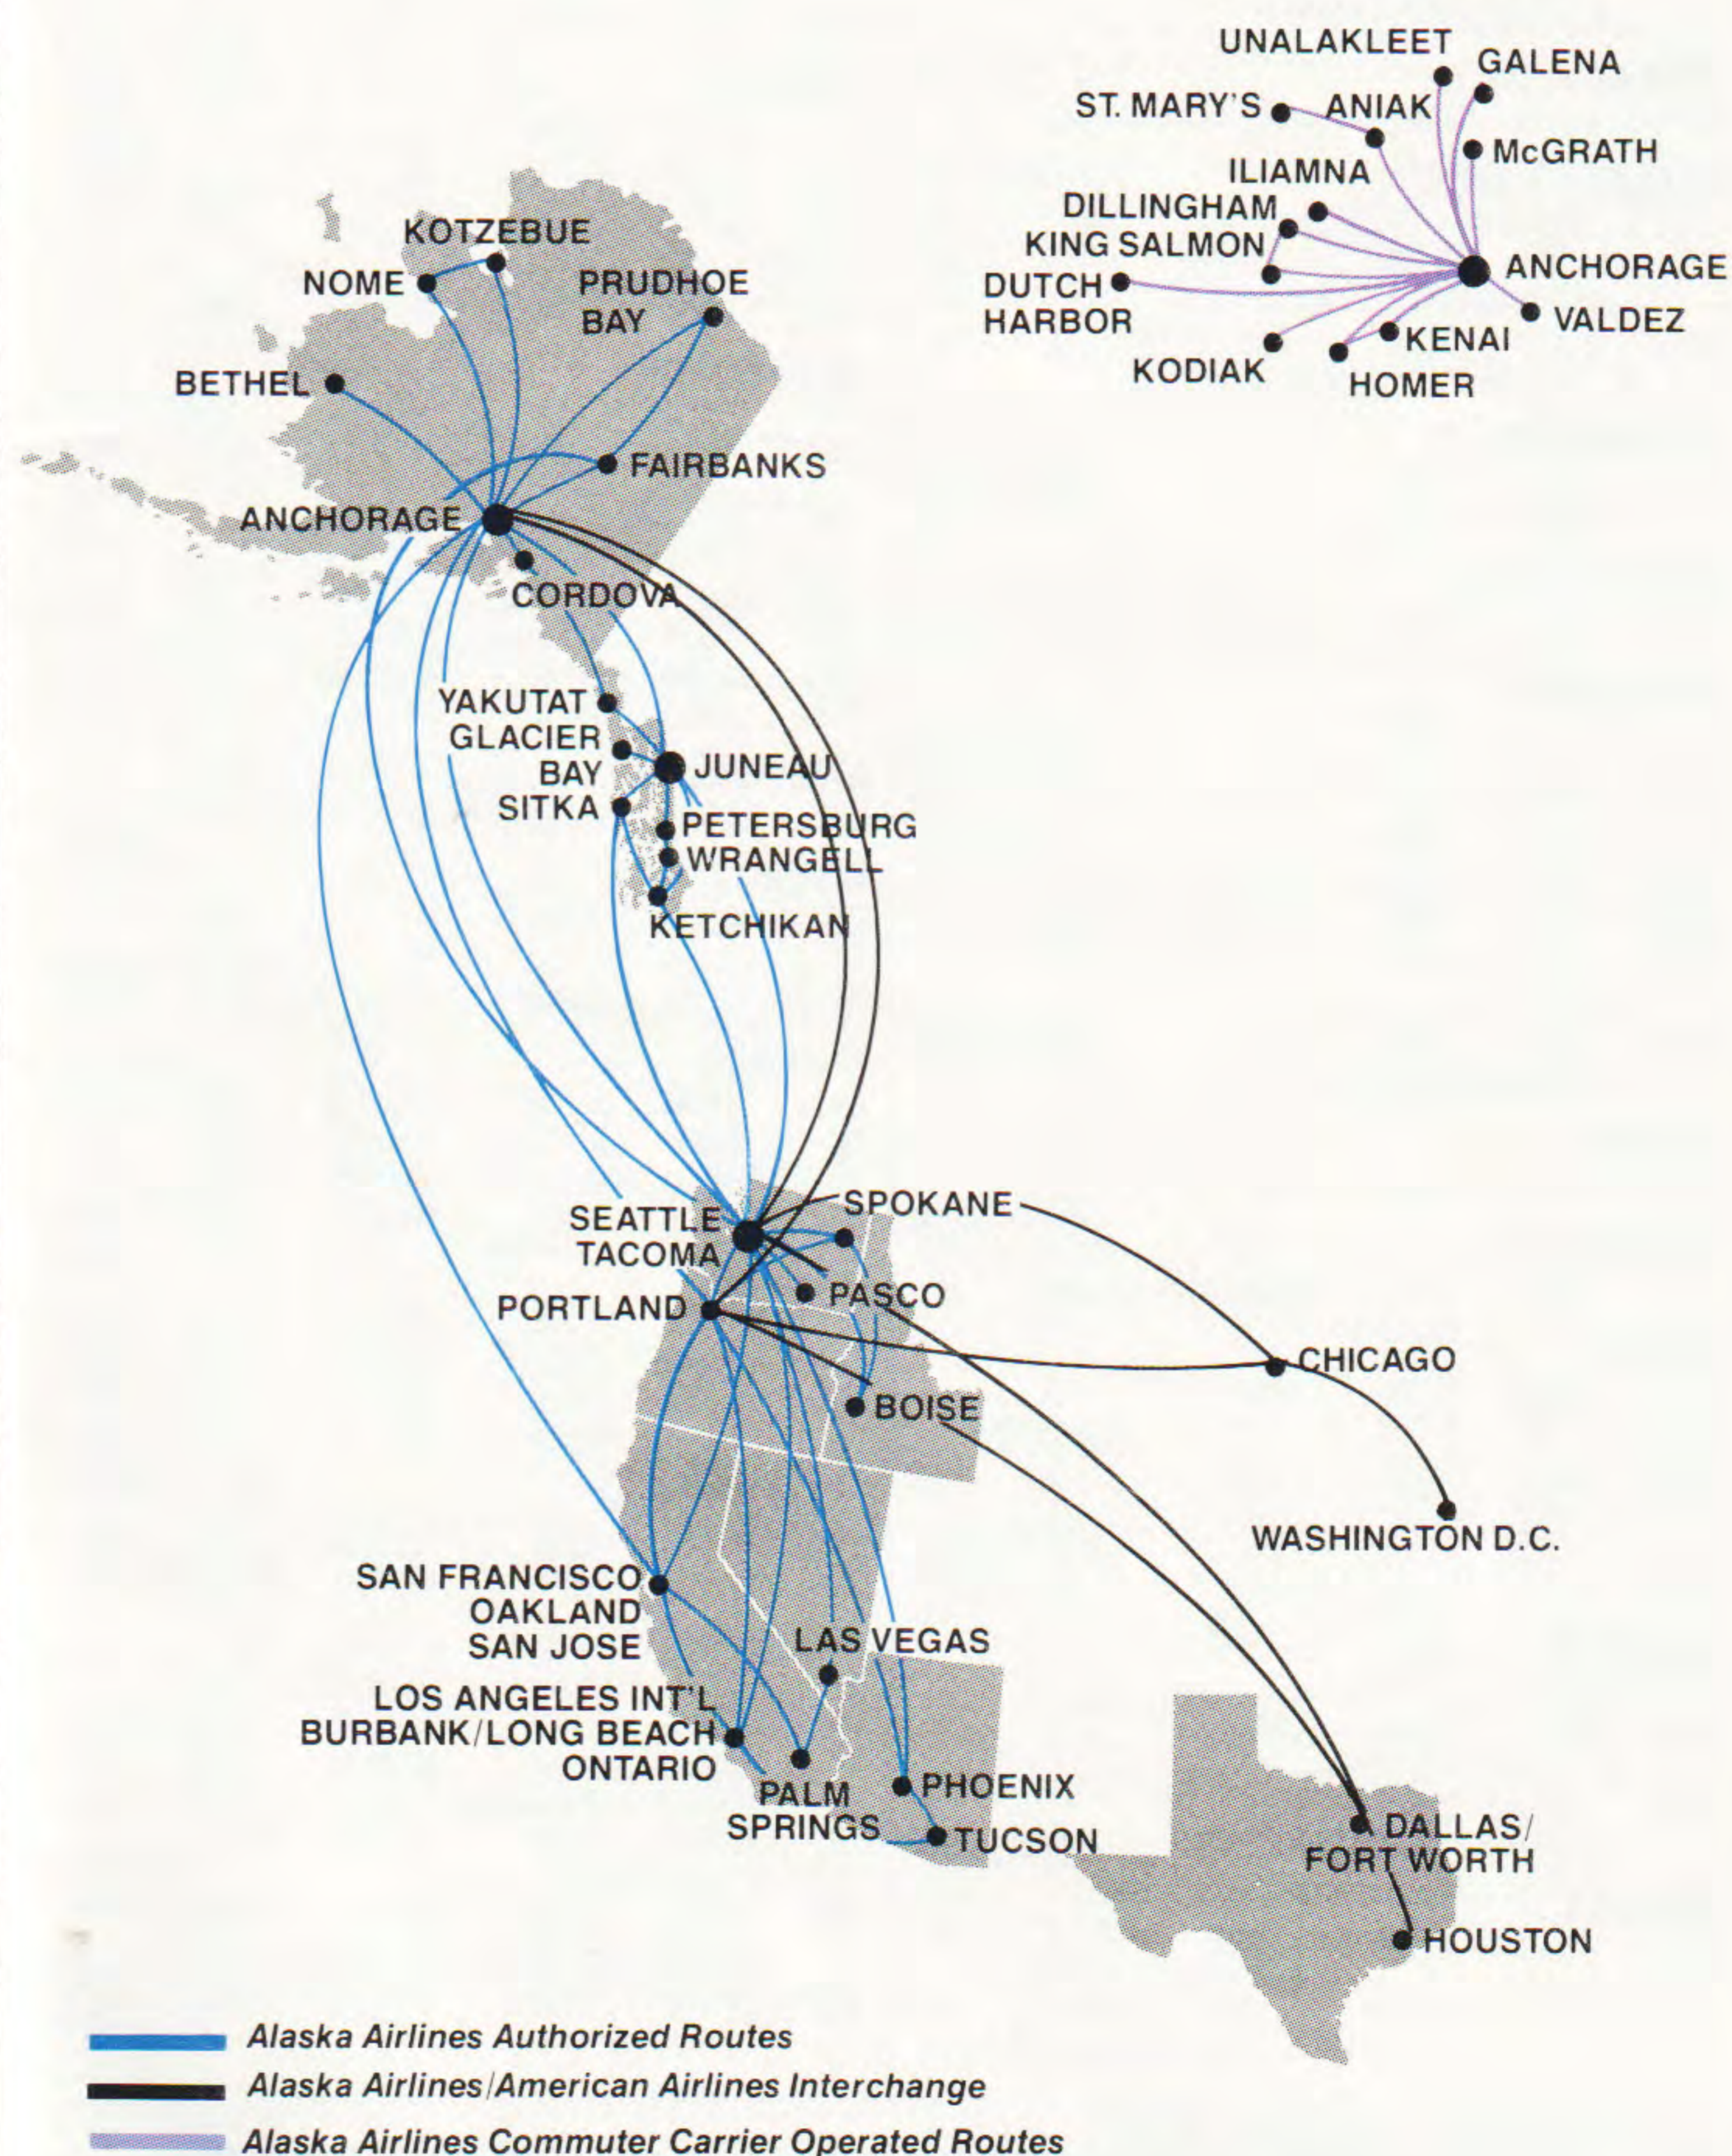

Alaska Airlines

Gold Coast SERVICE

TOLL FREE RESERVATIONS 800-426-0333

ROUTE MAP