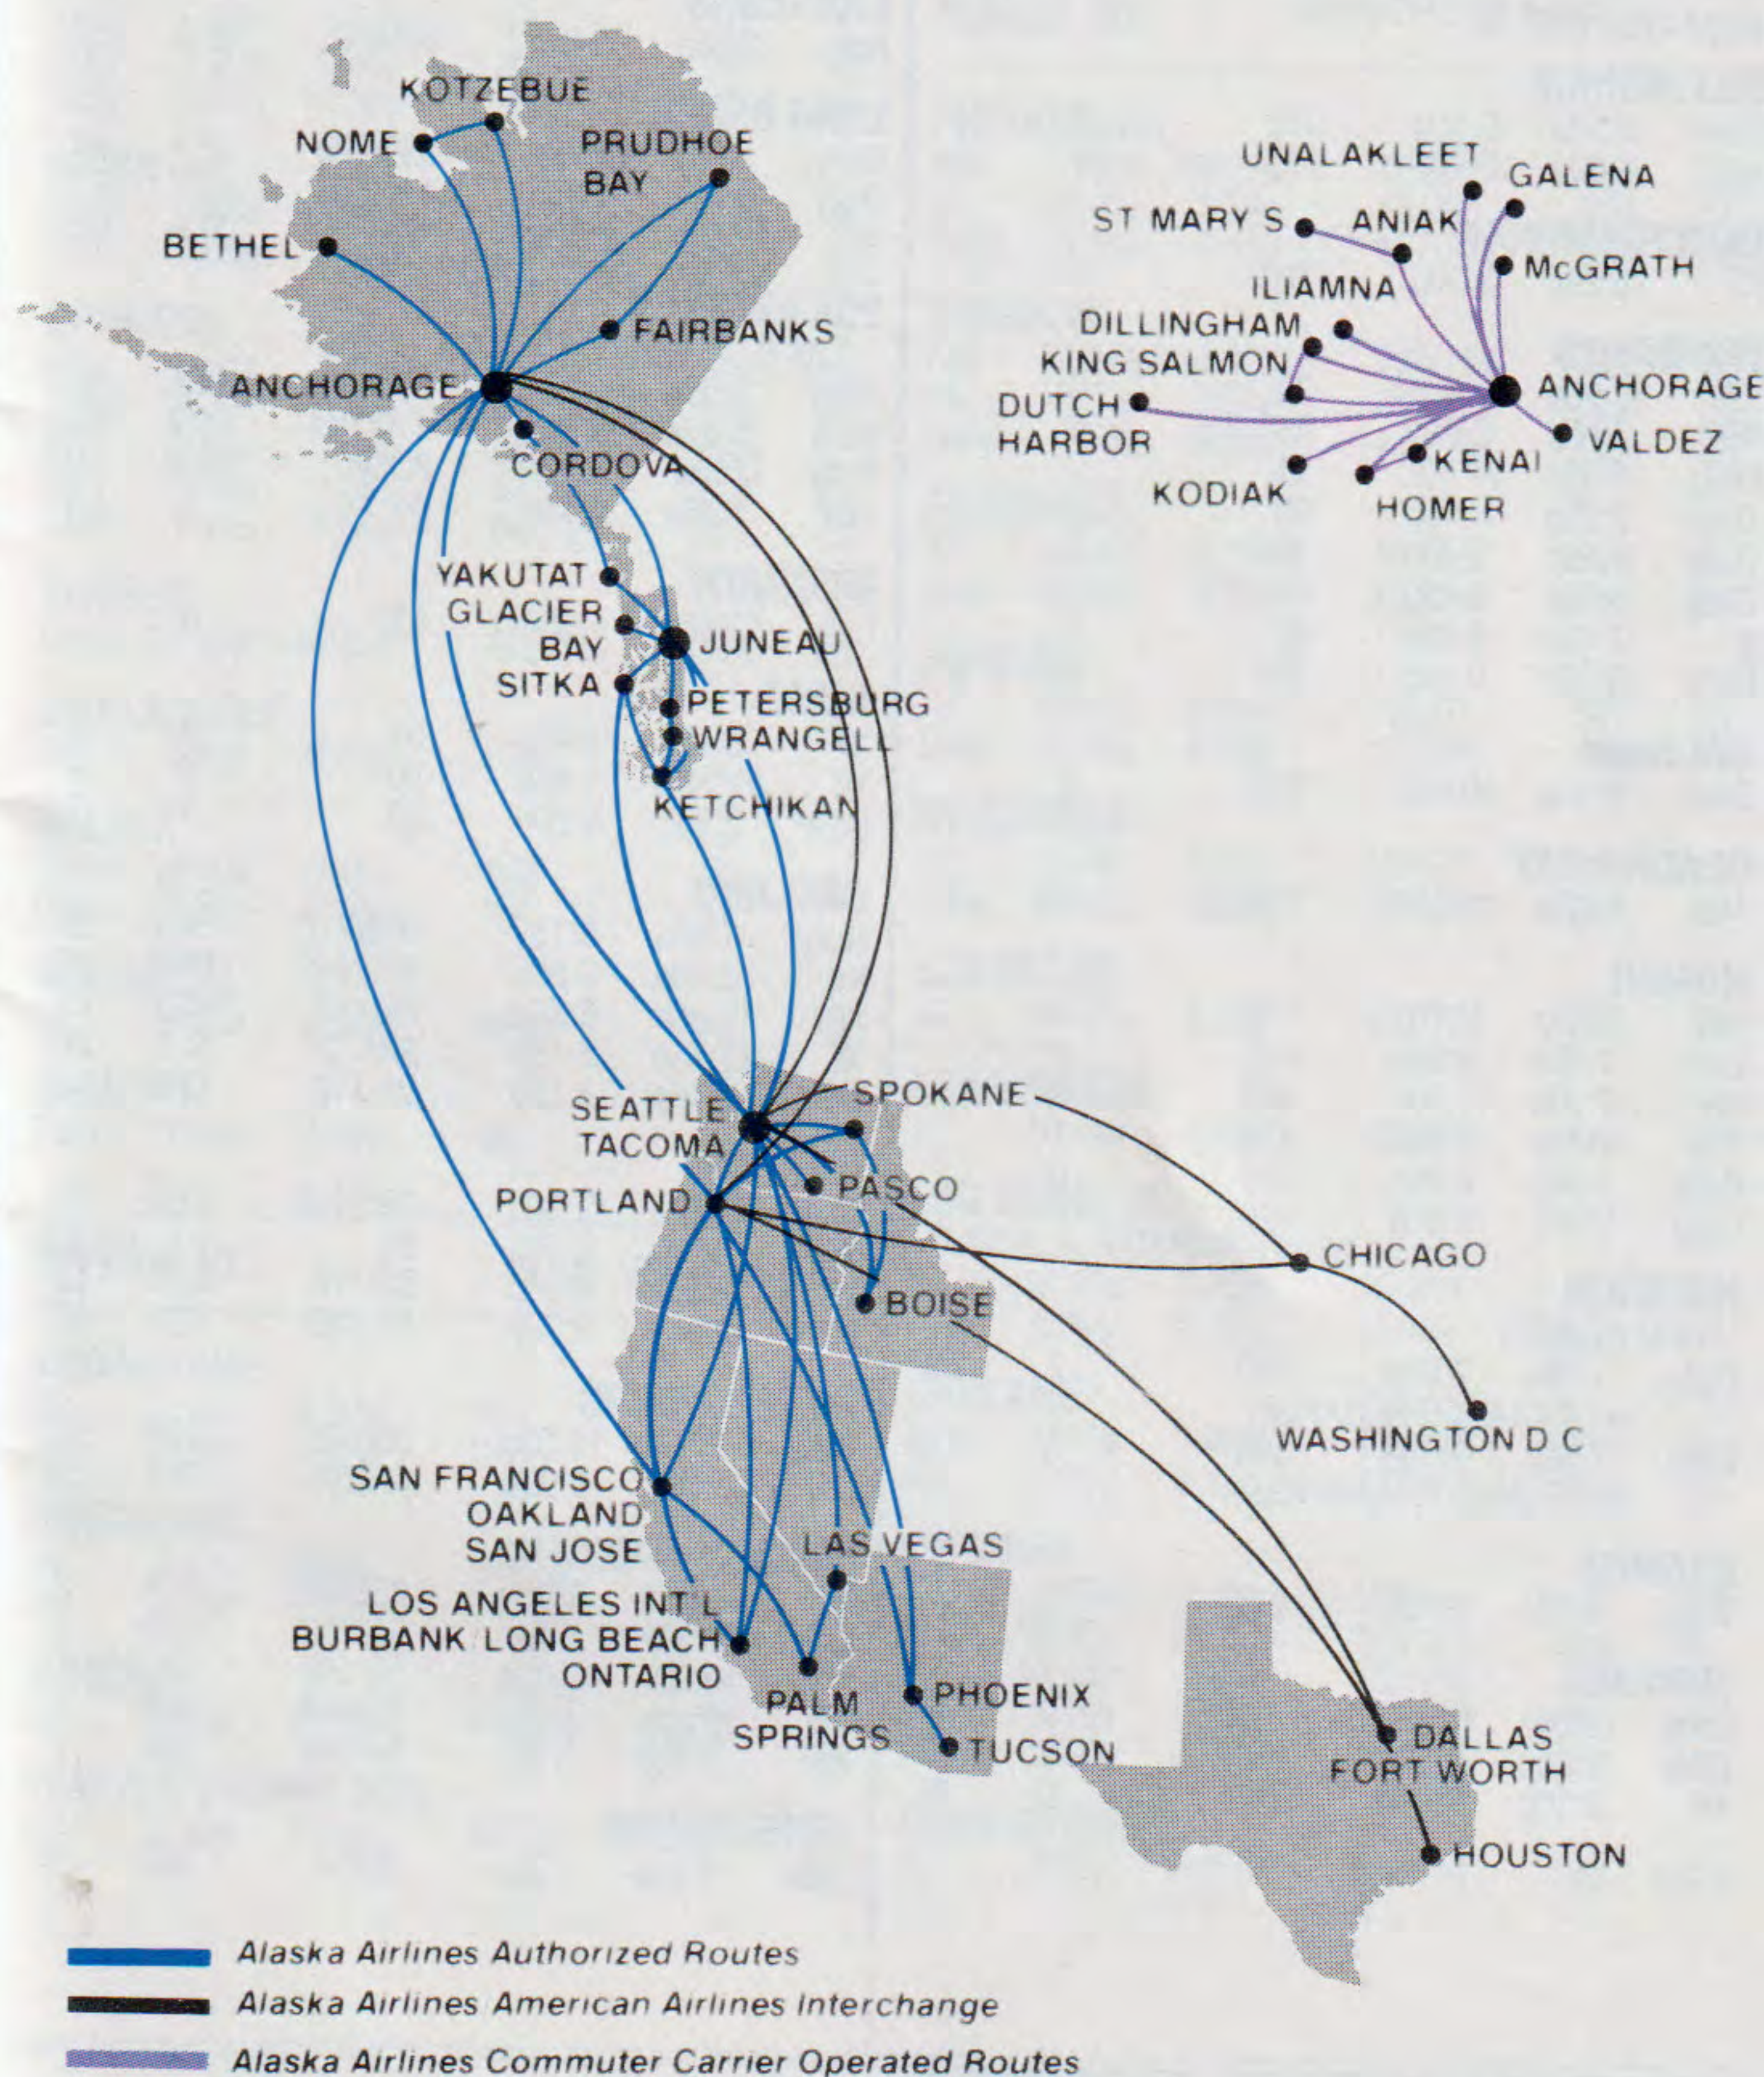

Alaska Airlines

Gold Coast SERVICE

TOLL FREE RESERVATIONS 800-426-0333

ROUTE MAP