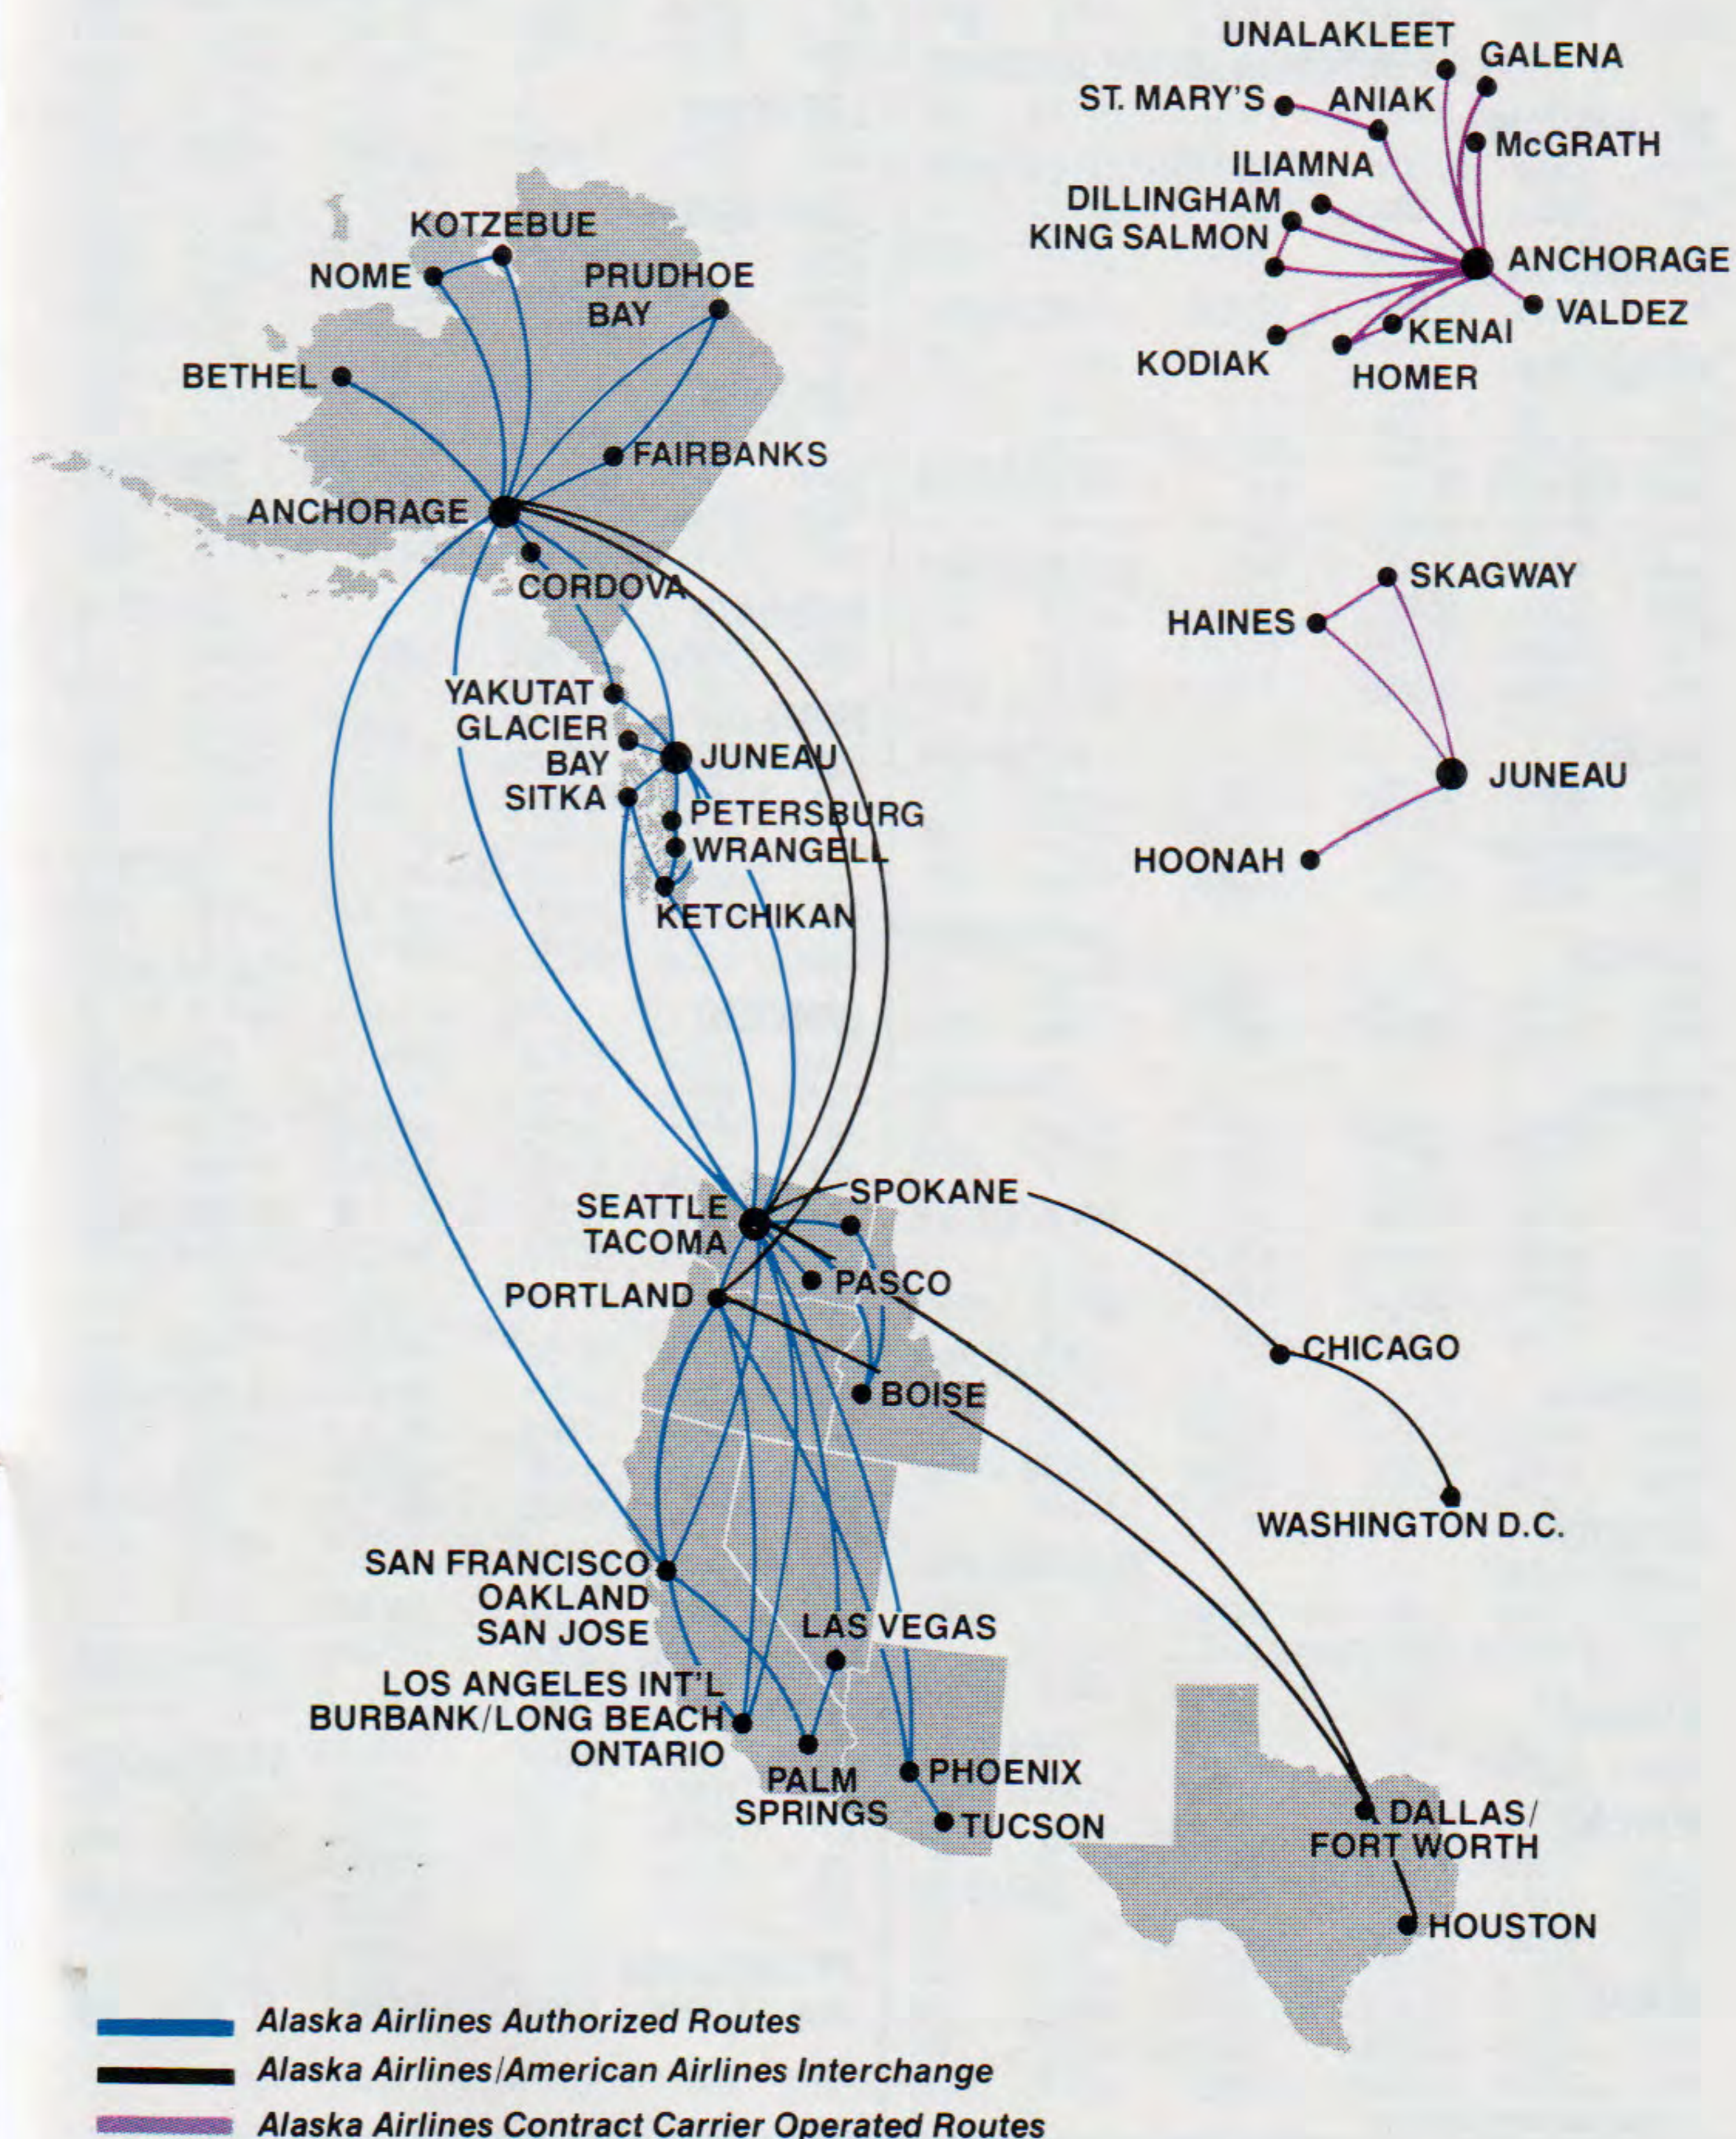

ALASKA AIRLINES COMMUTER SERVICE

Alaska Airlines and the 5 commuter carriers shown above cooperatively provide passenger and cargo service within Alaska. Together we offer convenient flight schedules, making easy connections with competitive passenger fares and cargo rates to over 60 communities in Alaska.

Reservations with these commuters can be obtained by calling Alaska Airlines toll free at (800) 426-0333. Alaska commuter flights are designated by flight numbers 500 through 900 in this timetable.

Alaska Airlines commuter carriers also serve additional village communities throughout western Alaska. Please refer to Alaska Airlines' Village Service Timetable for flight information.

Alaska Airlines

Gold Coast SERVICE

TOLL FREE RESERVATIONS 800-426-0333

ROUTE MAP

Alaska Airlines Serves Business With Pleasure.

At Alaska Airlines we go out of our way to make business a pleasure. And now, with our enhanced Gold Coast Travel Mileage Incentive Plan, we can make your business trips even more rewarding. Because now Hawaii is within reach of just about anyone who flies. Just 35,000 miles will earn you a free ticket to beautiful Hawaii. Or save your miles and you can be on your way to Europe, the exotic Orient, or enjoying an incredibly luxurious cruise to Alaska.