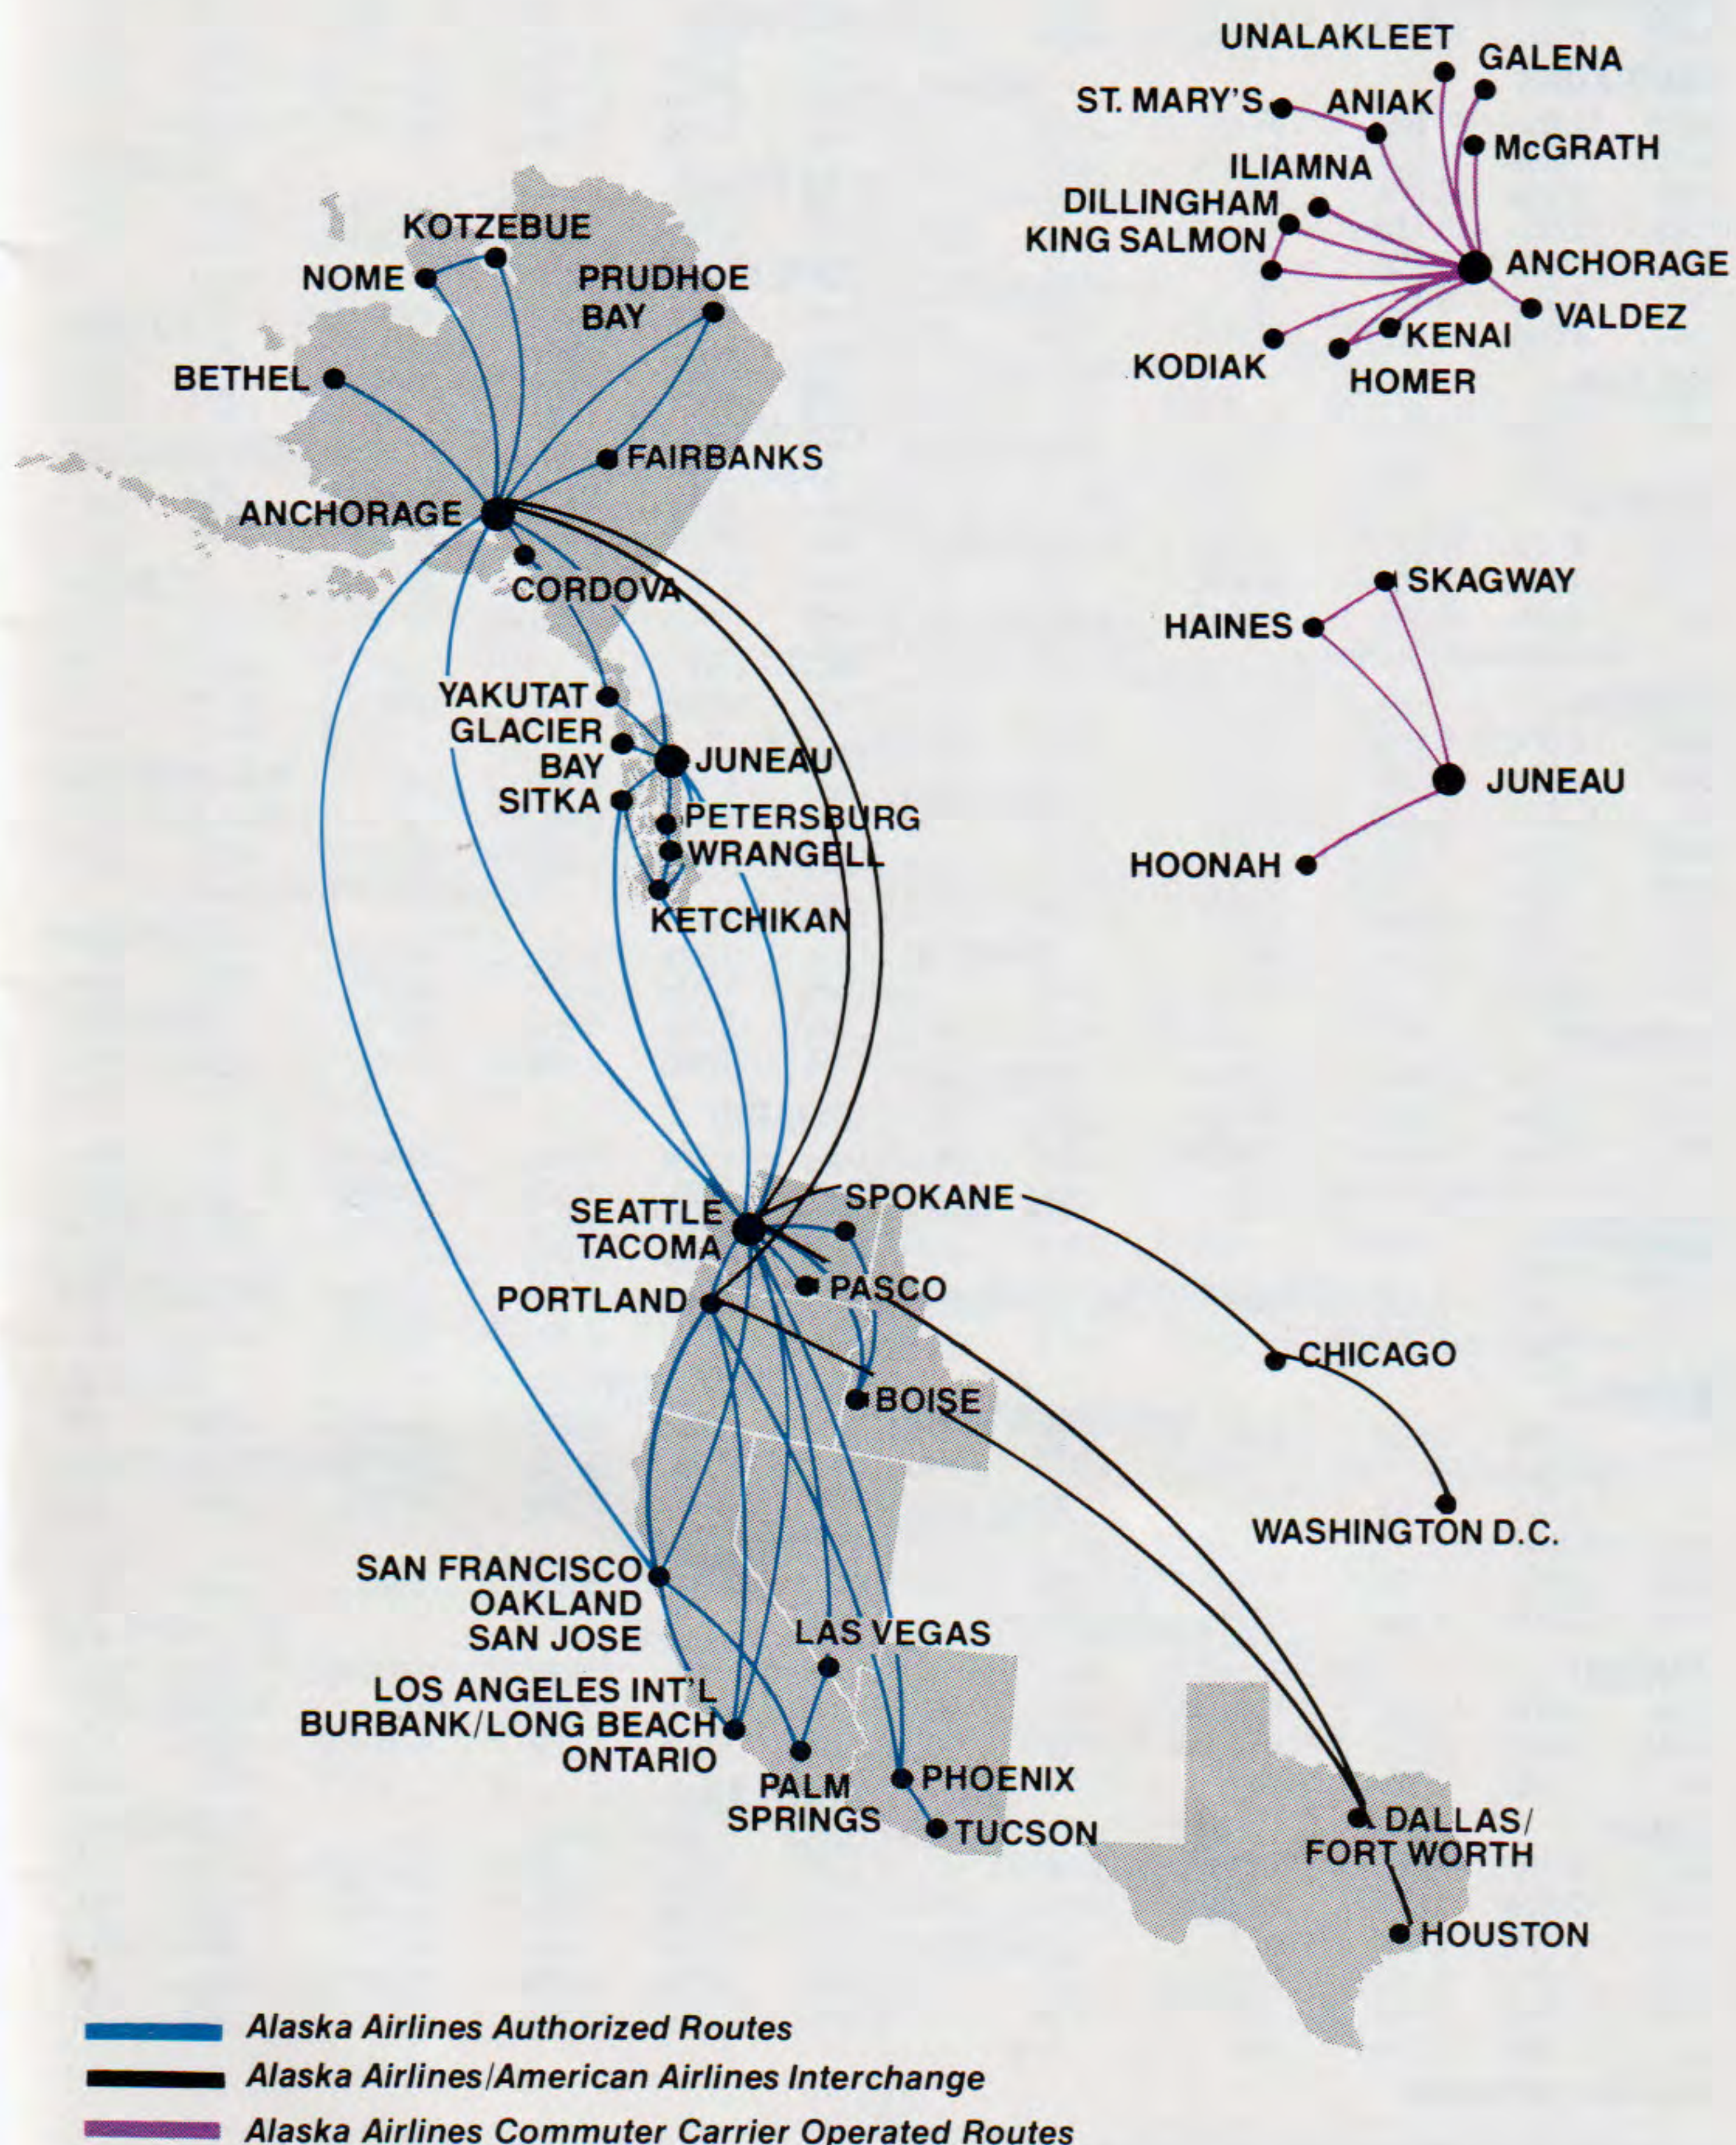

Alaska Airlines

Gold Coast SERVICE

TOLL FREE RESERVATIONS 800-426-0333