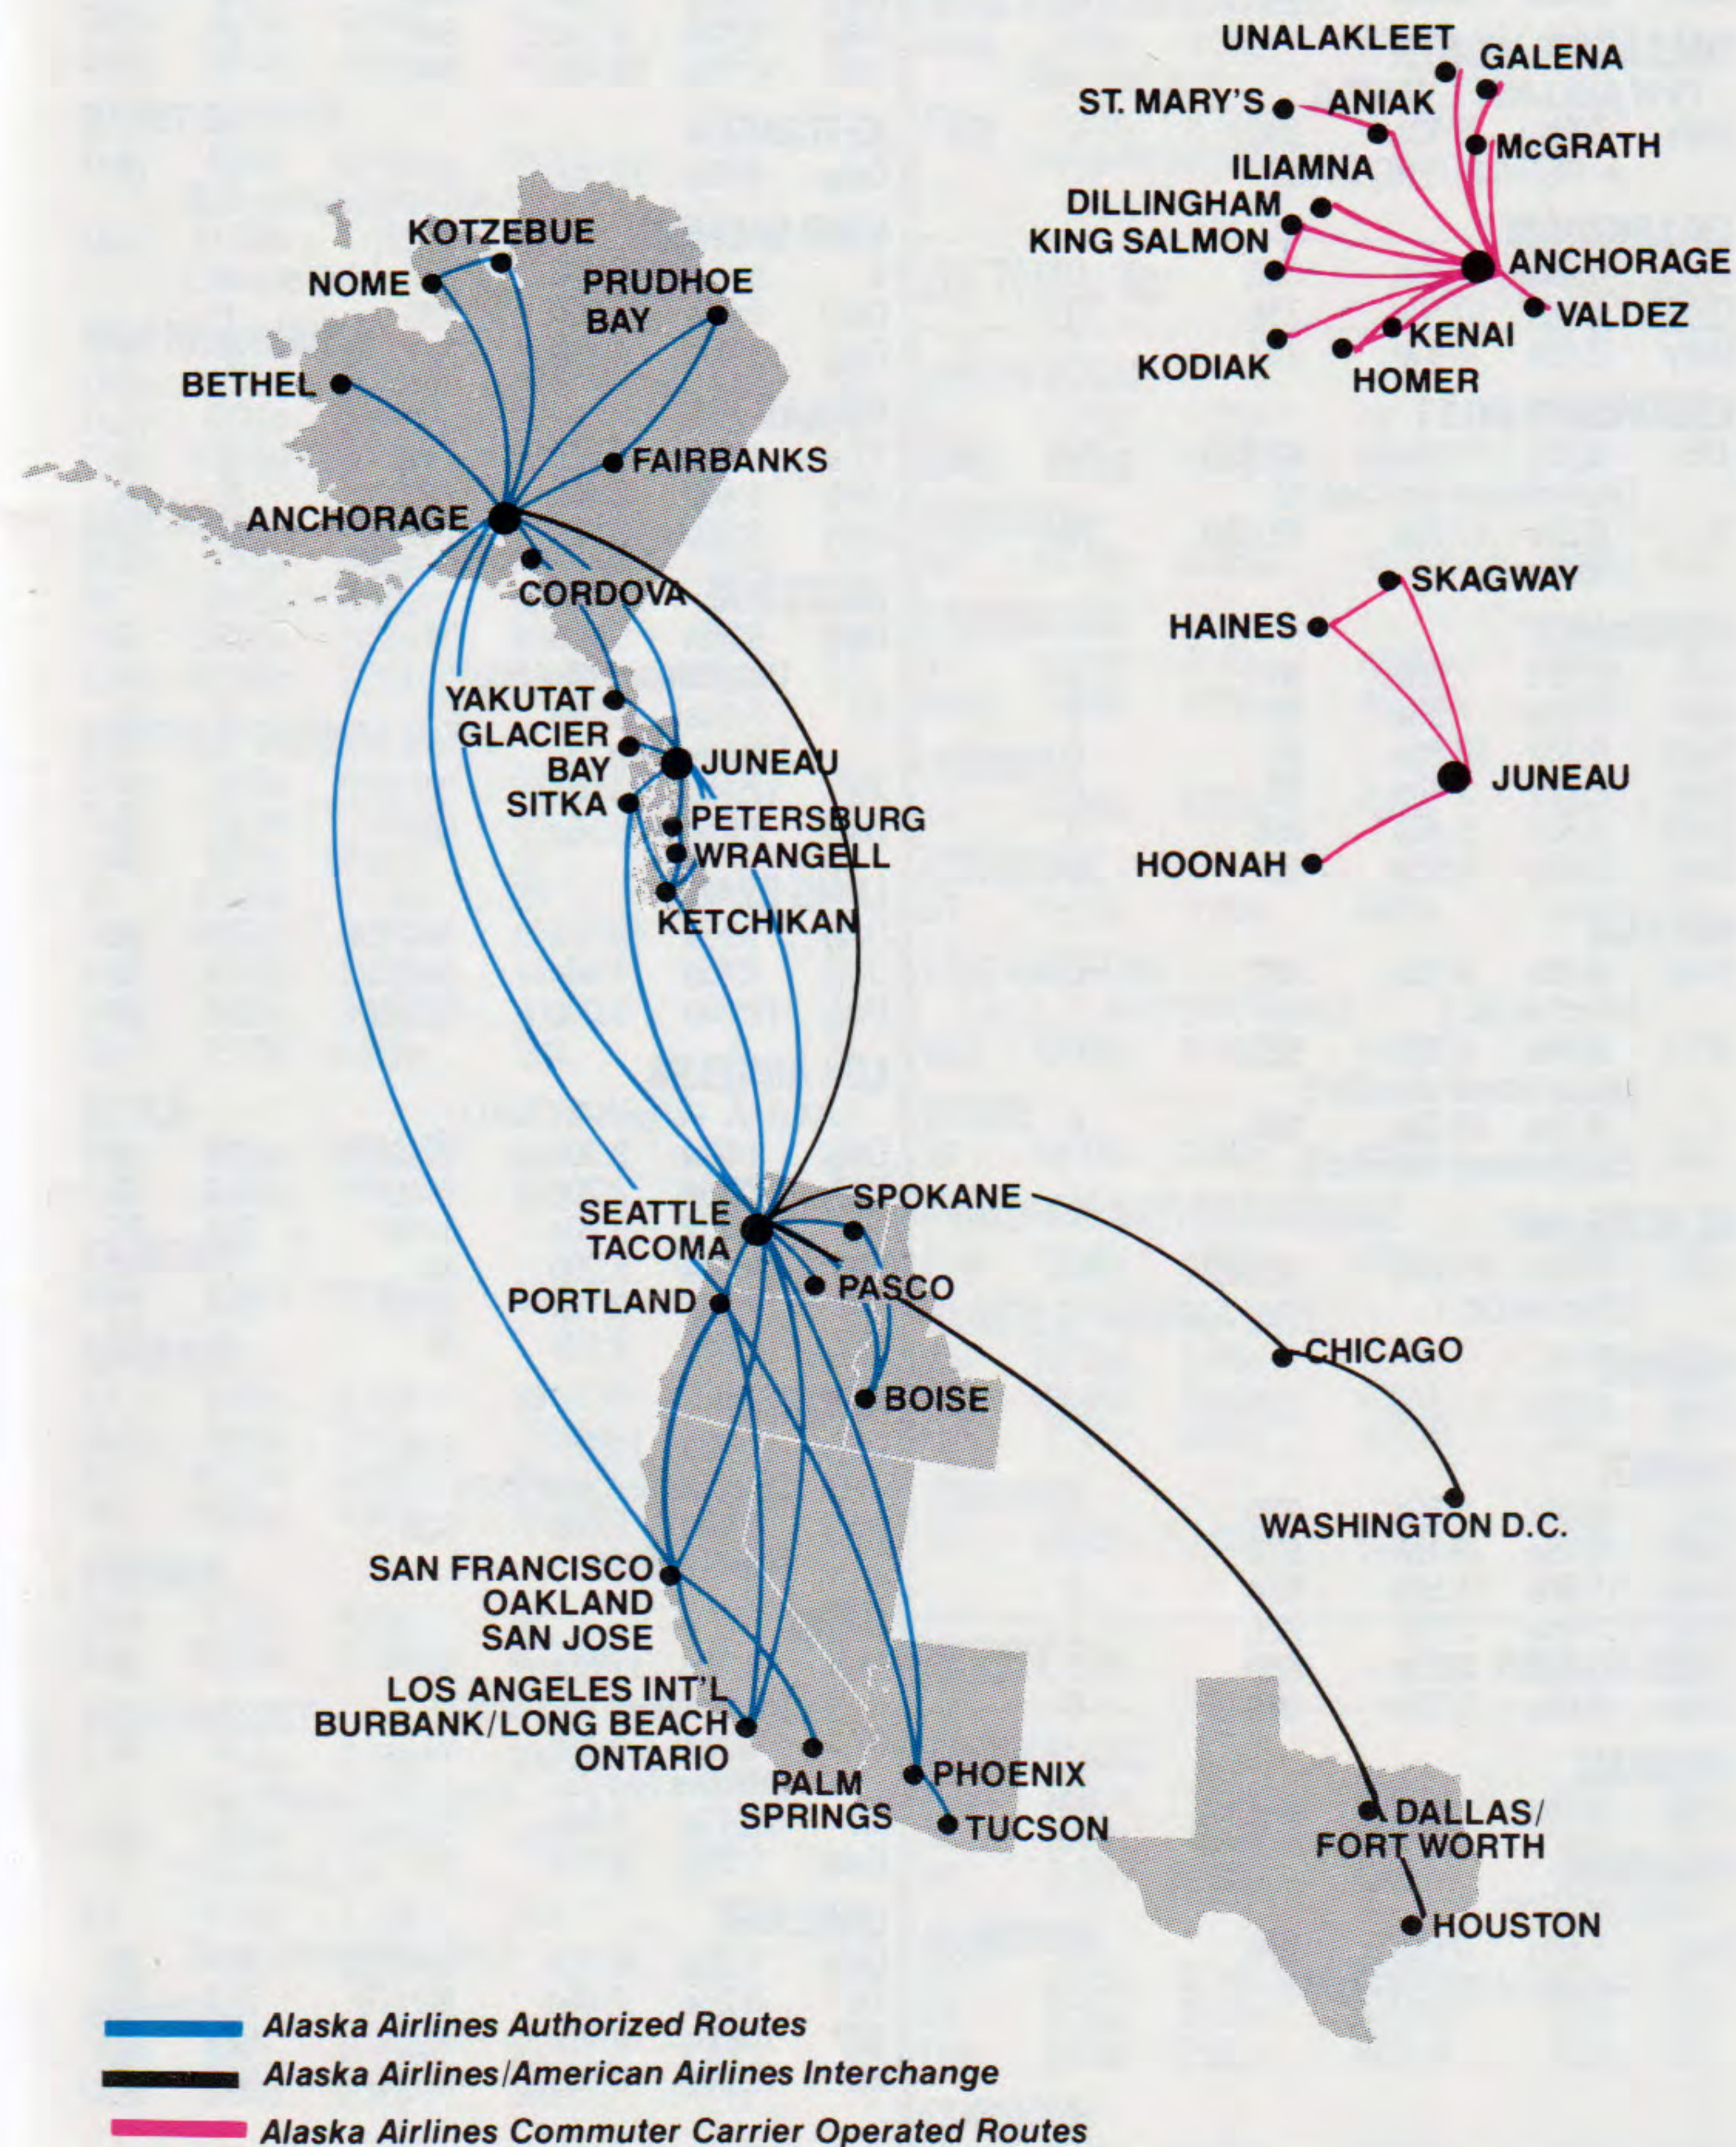

ALASKA AIRLINES COMMUTER SERVICE™

Alaska Airlines and the 5 commuter carriers shown above cooperatively provide passenger and cargo service within Alaska. Together we offer convenient flight schedules, making easy connections with competitive passenger fares and cargo rates to over 60 communities in Alaska.

Reservations with these commuters can be obtained by calling Alaska Airlines toll free at (800) 426-0333. Alaska commuter flights are designated by flight numbers 500 through 900 in this timetable.

Alaska Airlines commuter carriers also serve additional village communities throughout western Alaska. Please refer to Alaska Airlines' Village Service Timetable for flight information.

LOCAL RESERVATIONS TELEPHONE NUMBERS